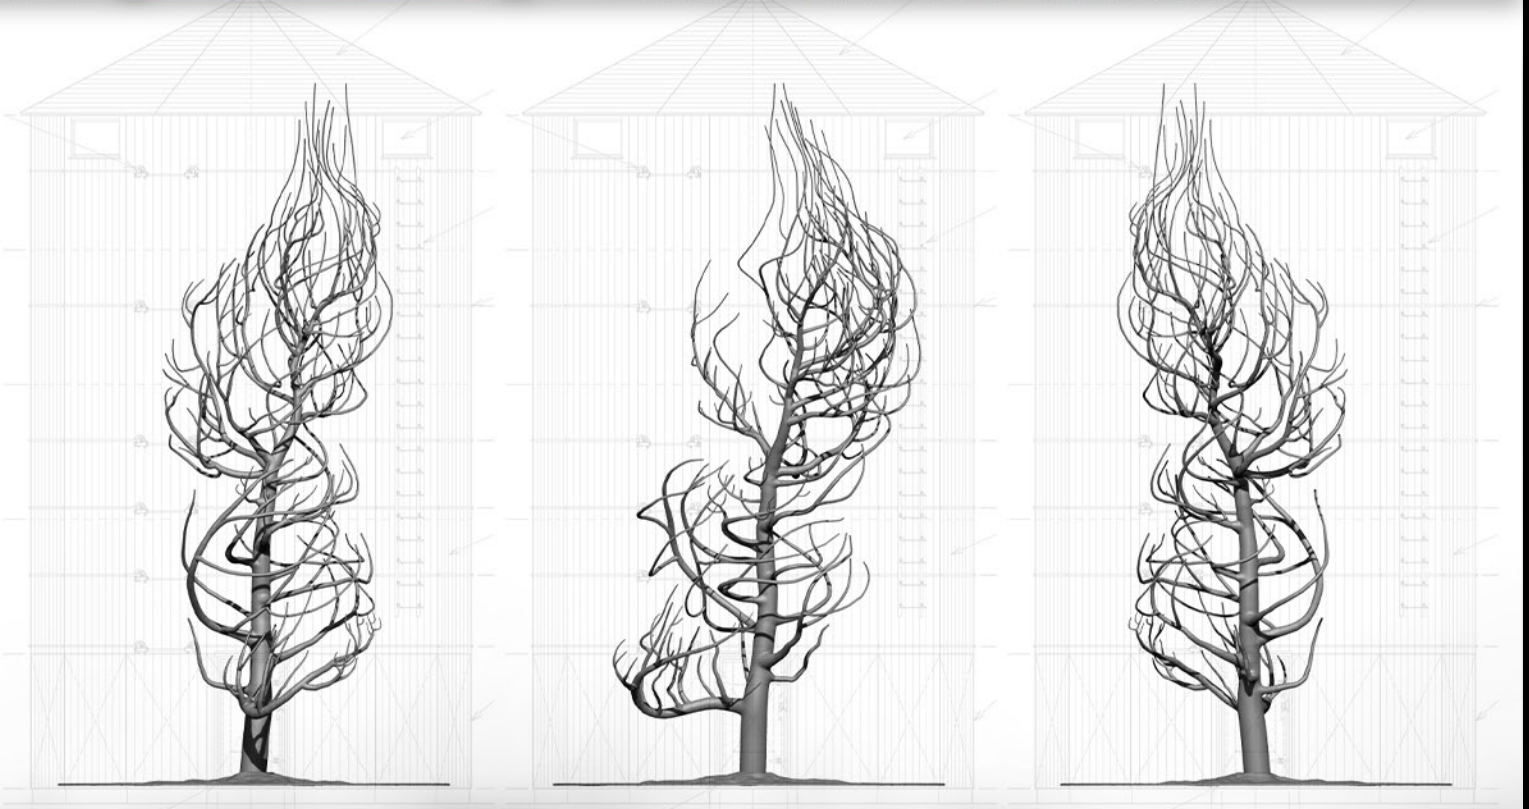

V13

ILLUSTRATION AND MODEL BY: JOEL WALDREP

INT Silo and Alien Tree

Location and Stage Build

DESIGNER: PATTI PODESTA

ART DIRECTOR: ROB SIMONS

ART DIRECTOR: AUDRA AVERY

PRODUCTION STILL