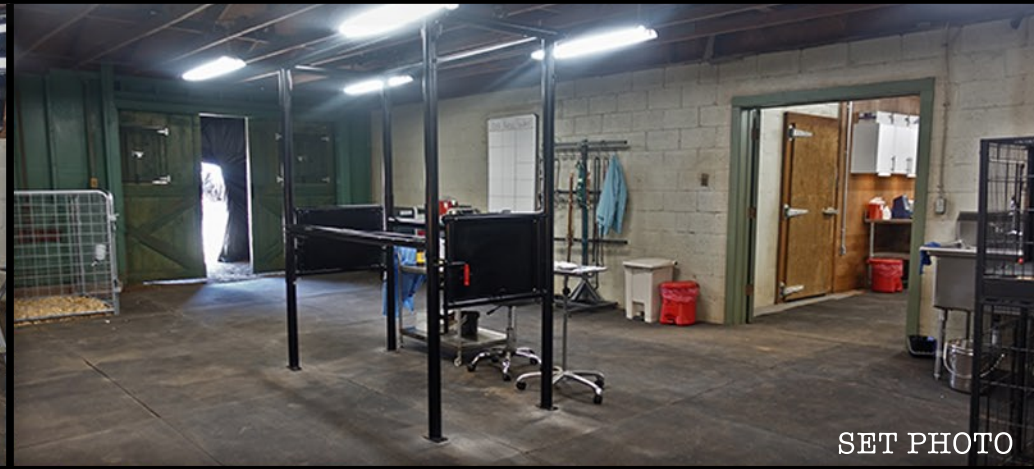

INT/EXT Chenoweth Clinic
Location Build

DESIGNER: PATTI PODESTA
ART DIRECTOR: ROB SIMONS
ART DIRECTOR: AUDRA AVERY

TEACUP
SEASON ONE
peacock