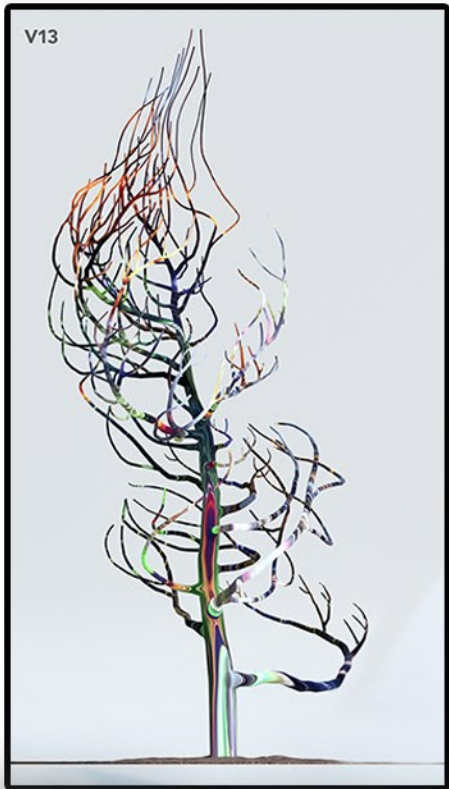

SET PHOTO

SET PHOTO

EXT Navarro Farm
Location Build

DESIGNER: PATTI PODESTA
ART DIRECTOR: ROB SIMONS
ART DIRECTOR: AUDRA AVERY

TEACUP
SEASON ONE
peacock

IN PROGRESS

SET PHOTO

RENDERING