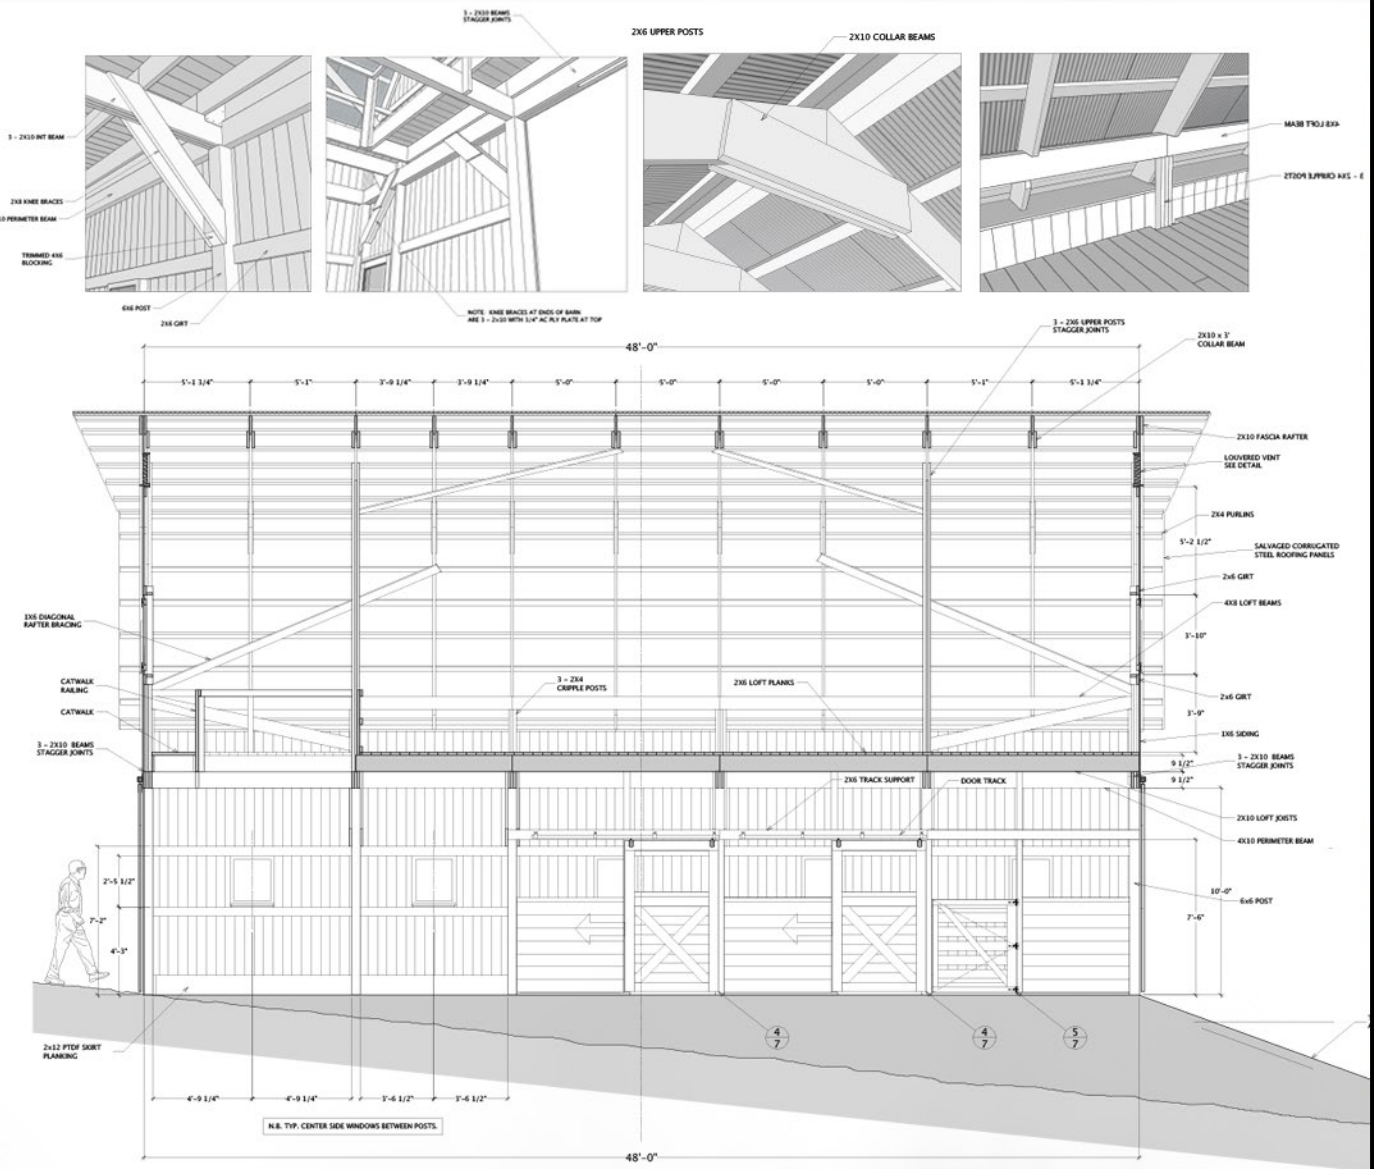

HAYLOFT STAGE BUILD- SET PHOTO

BARN LOCATION BUILD- SET PHOTO

BARN LOCATION BUILD- SET PHOTO

INT Chenoweth Barn and Hayloft
Stage Build and Location Build

DESIGNER: PATTI PODESTA
ART DIRECTOR: ROB SIMONS
ART DIRECTOR: AUDRA AVERY

TEACUP
SEASON ONE
peacock

SECTION ON CENTER LINE (B-B) DETAIL
SCALE 1/2" = 1'-0"

ILLUSTRATION

MODEL

IN PROCESS

BUILD DRAWINGS AND MODEL BY CHAD OWENS
ILLUSTRATION BY JOEL WALDREP

Ext Chenoweth Barn

Location Build