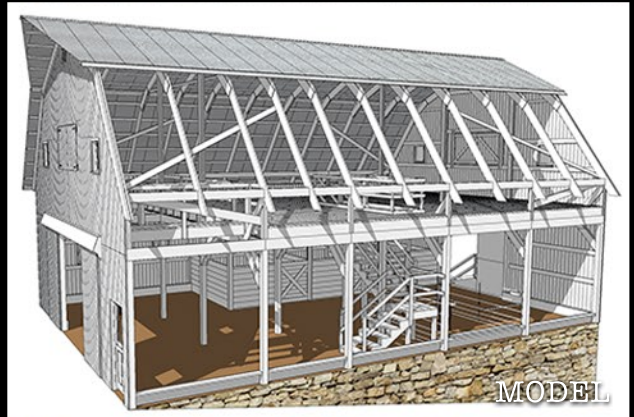

SET PHOTO

Ext Chenoweth Farm

Location Build: House Extension, 2 Story Barn, Garden, Garage, Horse Corrals

DESIGNER: PATTI PODESTA
ART DIRECTOR: ROB SIMONS
ART DIRECTOR: AUDRA AVERY

TEACUP
SEASON ONE
peacock

HAYLOFT STAGE BUILD- SET PHOTO

BARN LOCATION BUILD- SET PHOTO

BARN LOCATION BUILD- SET PHOTO

INT Chenoweth Barn and Hayloft
Stage Build and Location Build

DESIGNER: PATTI PODESTA
ART DIRECTOR: ROB SIMONS
ART DIRECTOR: AUDRA AVERY

TEACUP
SEASON ONE
peacock

SECTION ON CENTER LINE (B-B) DETAIL
SCALE 1/2" = 1'-0"

ILLUSTRATION

MODEL

IN PROCESS

BUILD DRAWINGS AND MODEL BY CHAD OWENS
ILLUSTRATION BY JOEL WALDREP

Ext Chenoweth Barn

Location Build