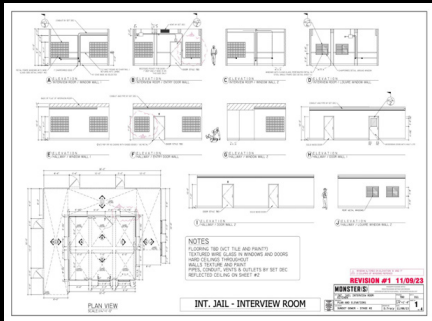

MONSTERS
THE LYLE AND ERIK MENENDEZ STORY

LOS ANGELES COUNTY JAIL

STAGE BUILD