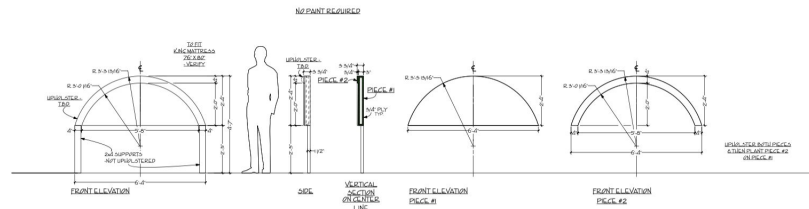

INT. MENENDEZ BROS. HOUSE
KITTY & JOSE'S BEDROOM / HEADBOARD

RELEASED 10/17/23