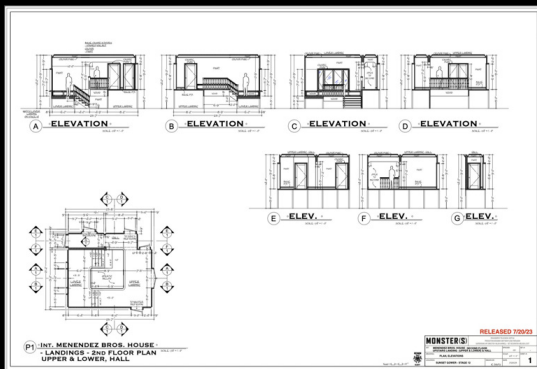

MONSTERS
THE LYLE AND ERIK MENENDEZ STORY

MENENDEZ HOUSE - LIVING ROOM

STAGE BUILD

1 - DETAIL - DOOR A

BUILD 2 ARCHIT. OPENING TOTAL
 8.6 PANELS OF DOOR TOTAL
 2 PANELS OF DOOR FOR DETAIL
 6.2 PANELS OF DOOR FOR LAYOUT
 LAYOUT DIMS 2' 0" BUTTED UP
 TO THE BACK OF THE EXISTING ARCH.

MONSTERS
THE LYLE AND ERIK MENENDEZ STORY

MENENDEZ HOUSE - EN SUITE

STAGE BUILD

1 REFERENCE PHOTO
KIT BY MONSIEUR

INT. MENENDEZ BROS. HOUSE
KITTY & JOSE'S BEDROOM / HEADBOARD

RELEASED 10/17/23

MONSTER(S)		DATE	1
MENENDEZ BROS. HOUSE SECOND FLOOR KITTY & JOSE'S BEDROOM - HEADBOARD		SCALE	1/4" = 1'-0"
PLAN ELEVATION		DATE	10/17/23
MONSTER NUMBER: STAGE 12		PROJECT	

MONSTERS
THE LYLE AND ERIK MENENDEZ STORY

MENENDEZ HOUSE - 2ND FLOOR / ERIK'S BEDROOM

STAGE BUILD

MONSTERS
THE LYLE AND ERIK MENENDEZ STORY

MENENDEZ HOUSE - JOSE'S OFFICE

STAGE BUILD

MONSTERS
THE LYLE AND ERIK MENENDEZ STORY