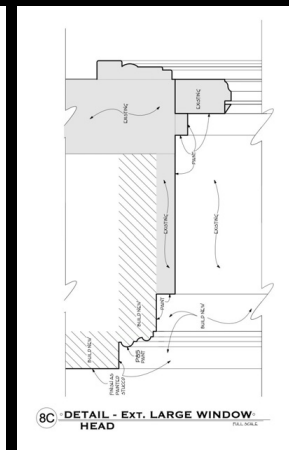

80C - DETAIL - EXT. LARGE WINDOW HEAD