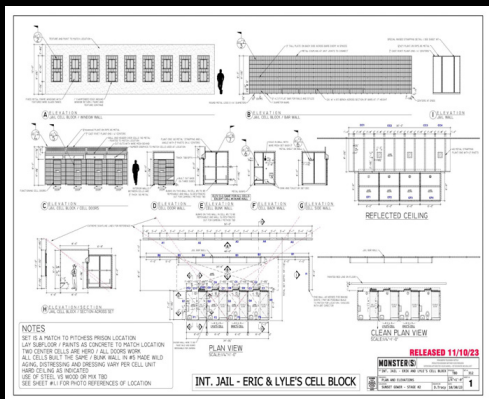

MONSTERS
THE LYLE AND ERIK MENENDEZ STORY

LOS ANGELES COUNTY JAIL

STAGE BUILD