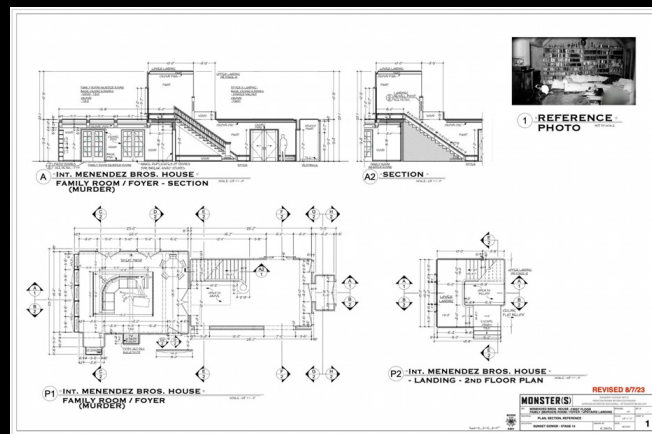

MONSTERS
THE LYLE AND ERIK MENENDEZ STORY

MENENDEZ HOUSE - LIVING ROOM

STAGE BUILD

1 - DETAIL - DOOR A

BUILD 2 ARCHIT. OPENING TOTAL
 8.6 PANELS OF DOOR TOTAL
 2 PANELS OF DOOR FOR DETAIL
 6.2 PANELS OF DOOR FOR LAYOUT
 LAYOUT DIMS 2' 0" BUTTED UP
 TO THE BACK OF THE EXISTING ARCH.

80C - DETAIL - EXT. LARGE WINDOW HEAD

MONSTERS
THE LYLE AND ERIK MENENDEZ STORY

MENENDEZ HOUSE - DINING ROOM

STAGE BUILD

MONSTERS
THE LYLE AND ERIK MENENDEZ STORY

MENENDEZ HOUSE - DINING ROOM

STAGE BUILD

MONSTERS
 THE LYLE AND ERIK MENENDEZ STORY

MENENDEZ HOUSE - TV ROOM

STAGE BUILD

MONSTERS
THE LYLE AND ERIK MENENDEZ STORY

MENENDEZ HOUSE - TV ROOM

STAGE BUILD

MONSTERS
THE LYLE AND ERIK MENENDEZ STORY

MENENDEZ HOUSE - KITCHEN

STAGE BUILD