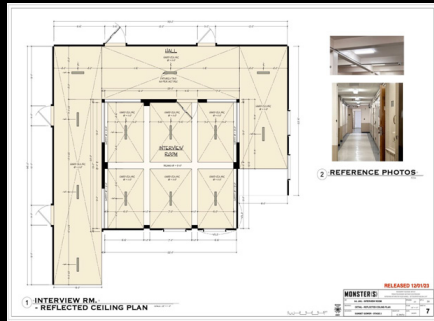

MONSTERS
THE LYLE AND ERIK MENENDEZ STORY

LOS ANGELES COUNTY JAIL

STAGE BUILD