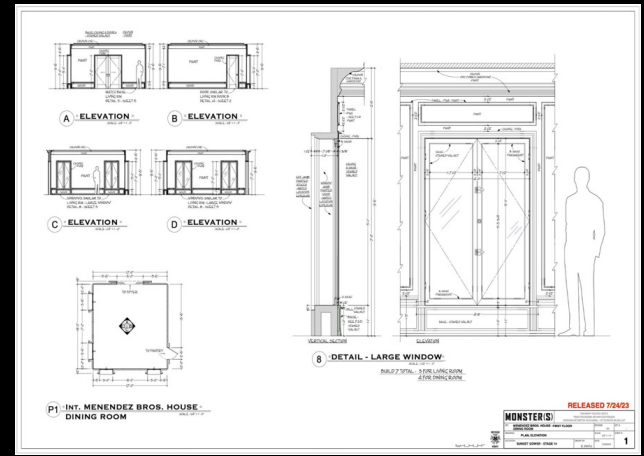

MONSTERS
THE LYLE AND ERIK MENENDEZ STORY

MENENDEZ HOUSE - DINING ROOM

STAGE BUILD