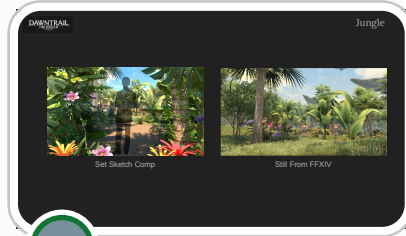

97%

Tt

Replace image

Format options

Animate

1

2

3

4

5

6

DAWNTRAIL
FINAL FANTASY XVI

This presentation highlights the process of taking this project from concept to reality, turning the corners of this fictional world into physical sets.

Click to add speaker notes