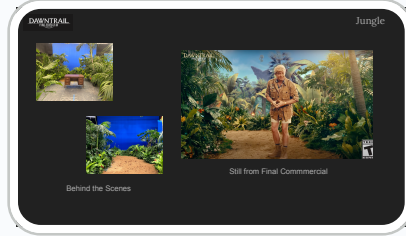

4

5

6

DAWNTRAIL
FINAL FANTASY XVI

This presentation highlights the process of taking this project from concept to reality, turning the corners of this fictional world into physical sets.

Click to add speaker notes