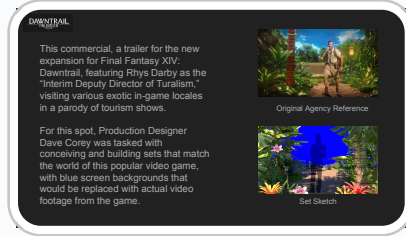

97%

Tt

Replace image

Format options

Animate

1

2

3

4

5

6

DAWNTRAIL
FINAL FANTASY XVI

This presentation highlights the process of taking this project from concept to reality, turning the corners of this fictional world into physical sets.

Click to add speaker notes