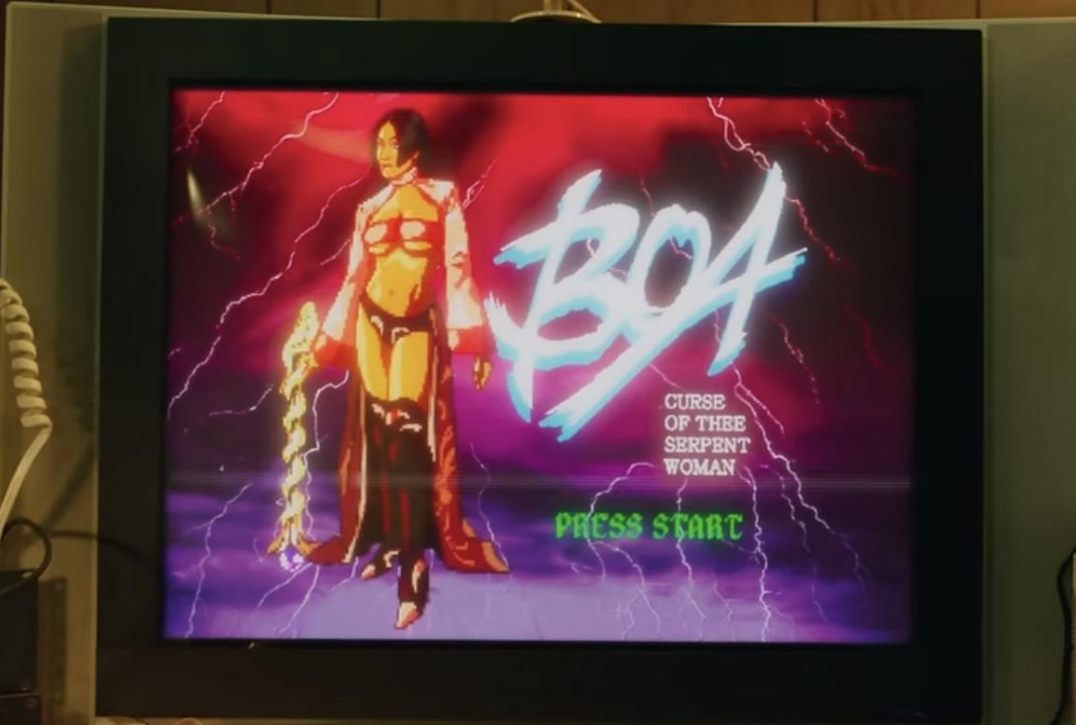

BOA

DIRECTED BY: DANIEL IGLESIAS JR. / PRODUCTION DESIGNER: BRITTANY PORTER

ART DIRECTOR: JAVIERA VARAS / SET DECORATOR: RACHEL BARKER / GRAPHIC DESIGNER: SARAH GONZALEZ

LUCY'S BEDROOM

LUCY'S BEDROOM | Build on Soundstage