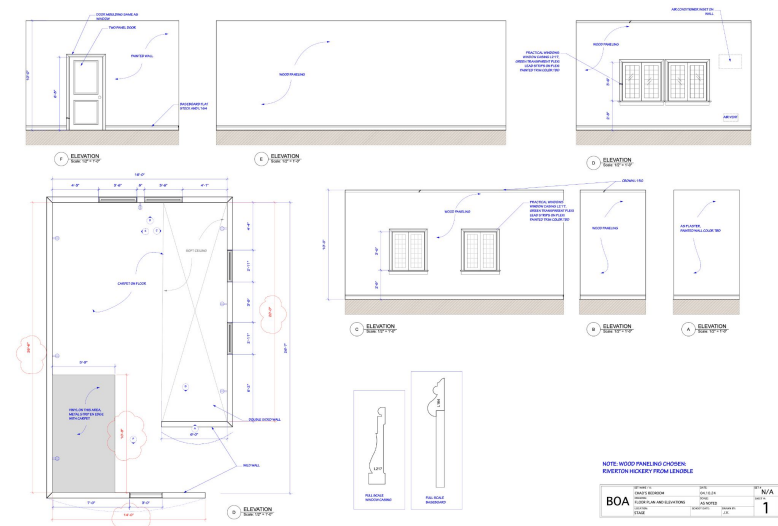

JAYDEN'S BEDROOM

JAYDEN'S BEDROOM | Build on Soundstage

CHAD'S LIVING ROOM

CHAD'S LIVING ROOM | Build on Soundstage

SERPENT STAFF | Custom Prop

MEGA DANCE, DANCE REVOLUTION

BUILD PLANS

Head
Basket