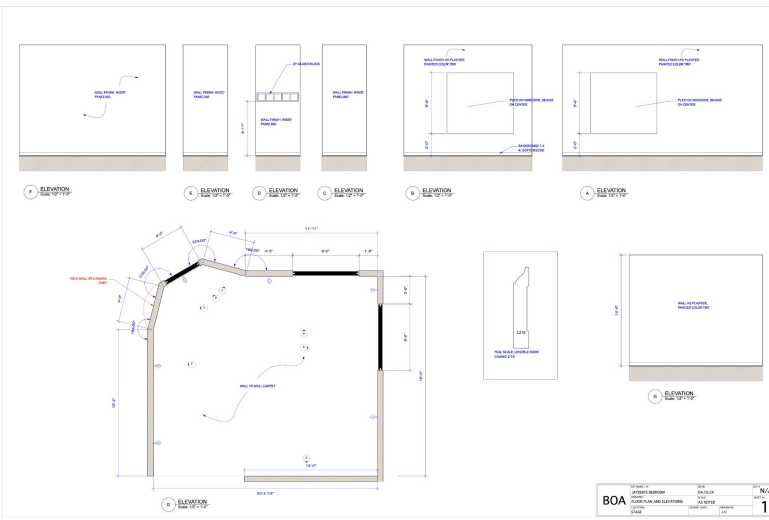

JAYDEN'S BEDROOM

JAYDEN'S BEDROOM | Build on Soundstage

CHAD'S LIVING ROOM

CHAD'S LIVING ROOM | Build on Soundstage

SERPENT STAFF | Custom Prop

MEGA DANCE, DANCE REVOLUTION

BUILD PLANS

Head
Basket