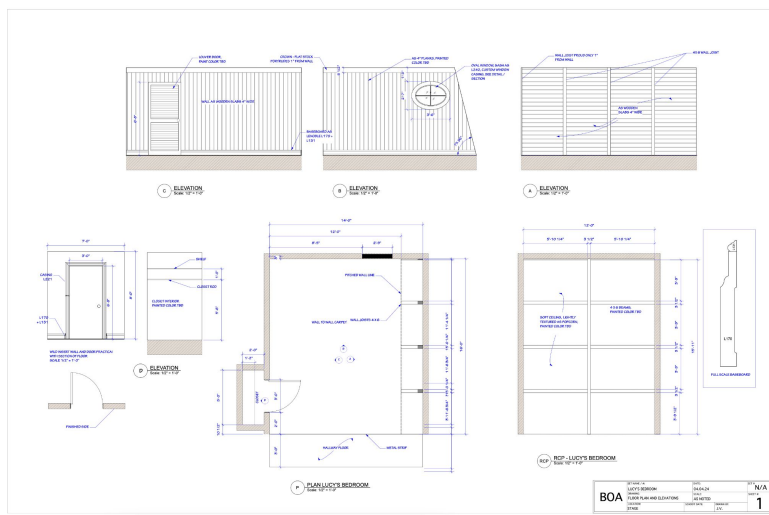

JAYDEN'S BEDROOM

JAYDEN'S BEDROOM | Build on Soundstage

CHAD'S LIVING ROOM

CHAD'S LIVING ROOM | Build on Soundstage

SERPENT STAFF | Custom Prop

MEGA DANCE, DANCE REVOLUTION

BUILD PLANS

Head
Basket