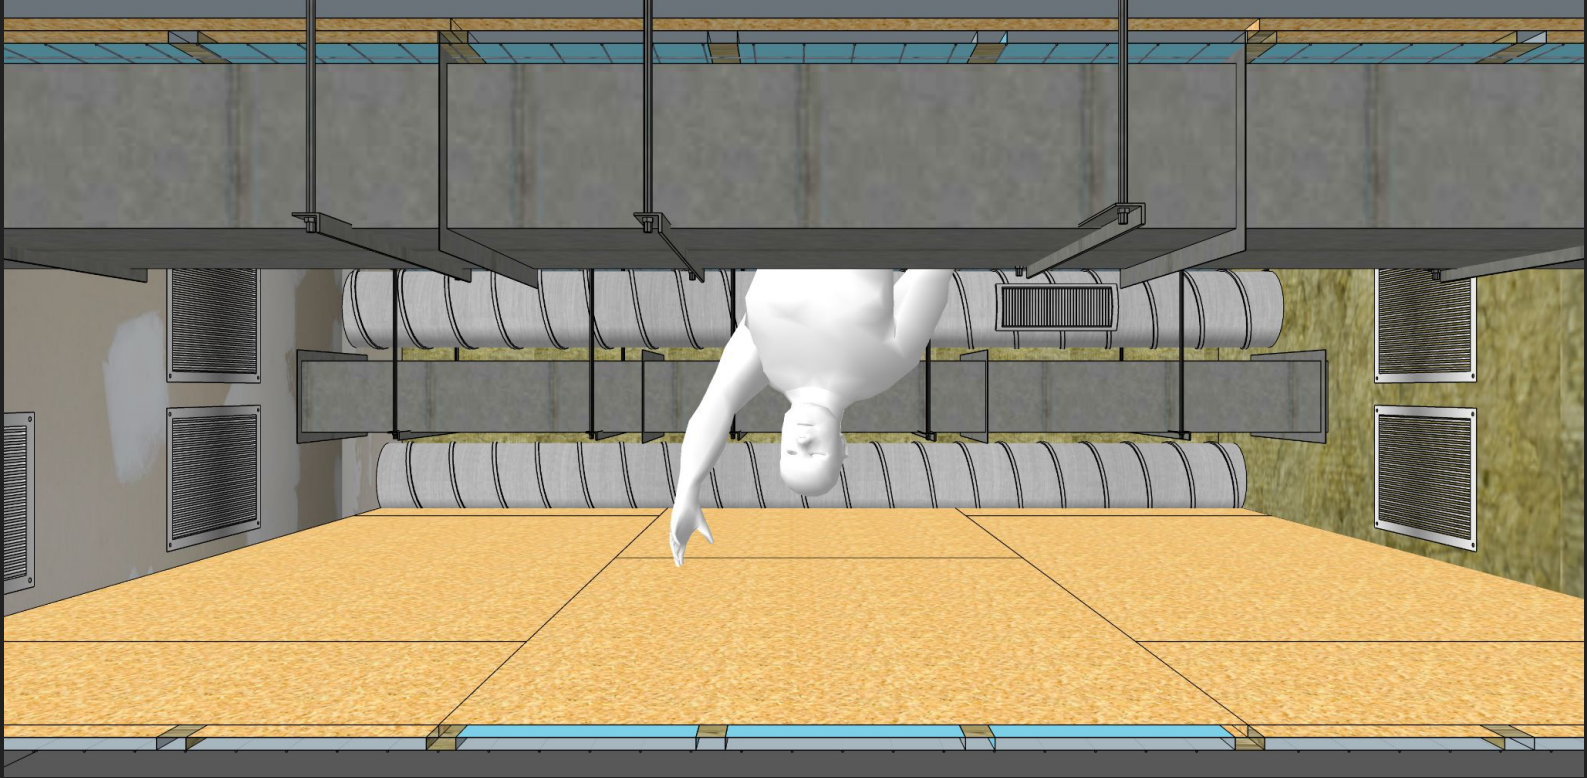

FORTNITE

Scope of Work

Production Designer- Brandon Mendez

Senior Illustrator- Matthias Beeguer

Rooftop Design

Rooftop- Commercial Images

Rooftop- Commercial Images

Falling Through Floor Ref Images

Falling Through Floor Ref Images

Falling Through Floor Ref Images

Falling Through Floor Ref Images

Falling Through Floor Ref Images

Falling Through Transition Design

These can be used in a variety of ways--each direction focusing on a different finished texture.

Falling Through Transition Design
These can be used in a variety of ways-- each direction focusing on a
different finished texture.

Falling Through Transition Design
These can be used in a variety of ways-- each direction focusing on a
different finished texture.