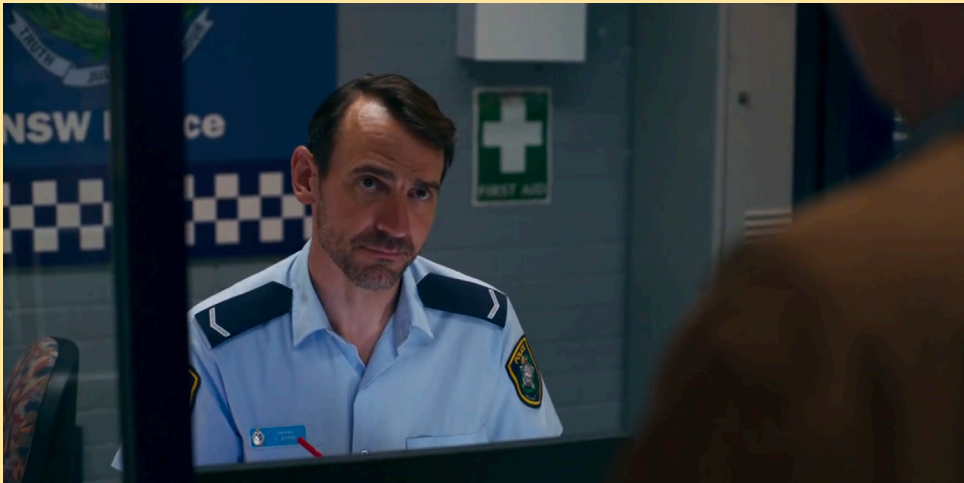

A promotional image for a TV show. It shows a man and a woman sitting in the front seats of a car, looking at each other. A dog is visible in the rearview mirror. The car's interior is visible, including the dashboard and seats. The background shows a scenic view of a lake and trees.

FRONT VIEW:

RECREATING ECHO PARK BREWERY - AFTER

EPISODE 2 - DR. BRUCE'S - RECEPTION DESK

EPISODE 2 - HOPSCOTCH VET - CLINIC ROOM

EPISODE 2 - MISCELLANEOUS NEW SETS

EPISODE 5 - JAMES' SHAREHOUSE

EPISODE 5 - JOURNEY TO THE "END OF THE LINE"