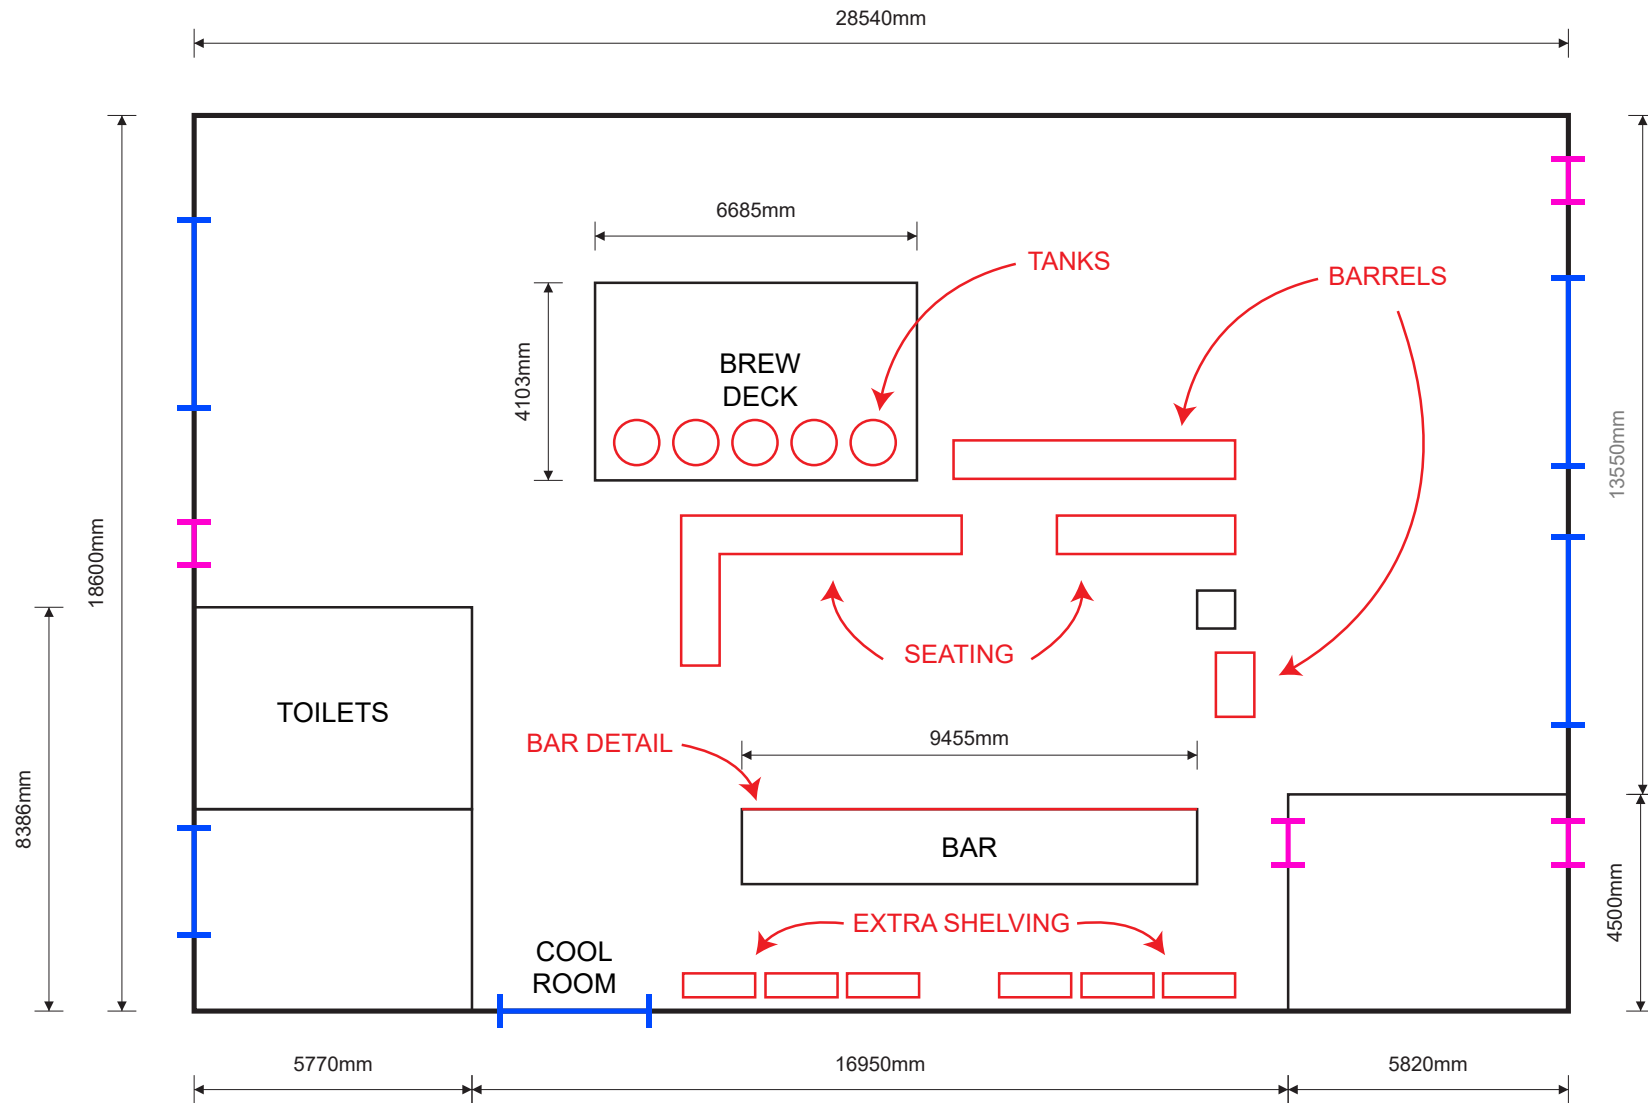

A promotional image for a TV show. It shows a man and a woman sitting in the front seats of a car, looking at each other. A dog is visible in the rearview mirror. The car's interior is visible, including the dashboard and seats. The background shows a scenic view of a lake and trees.

COLIN FROM ACCOUNTS

SEASON 2

EPISODES 2 & 5

ECHO PARK BREWERY - SEASON 1 DRESSED SET

RECREATING ECHO PARK BREWERY - BEFORE

ECHO PARK PLAN

17 OCT 23

SIDE VIEW:

FRONT VIEW:

RECREATING ECHO PARK BREWERY - AFTER

EPISODE 2 - DR. BRUCE'S - RECEPTION DESK

EPISODE 2 - HOPSCOTCH VET - CLINIC ROOM

EPISODE 2 - MISCELLANEOUS NEW SETS

EPISODE 5 - JAMES' SHAREHOUSE

EPISODE 5 - JOURNEY TO THE "END OF THE LINE"

STAR OF THE SHOW (COLIN):
ZAK