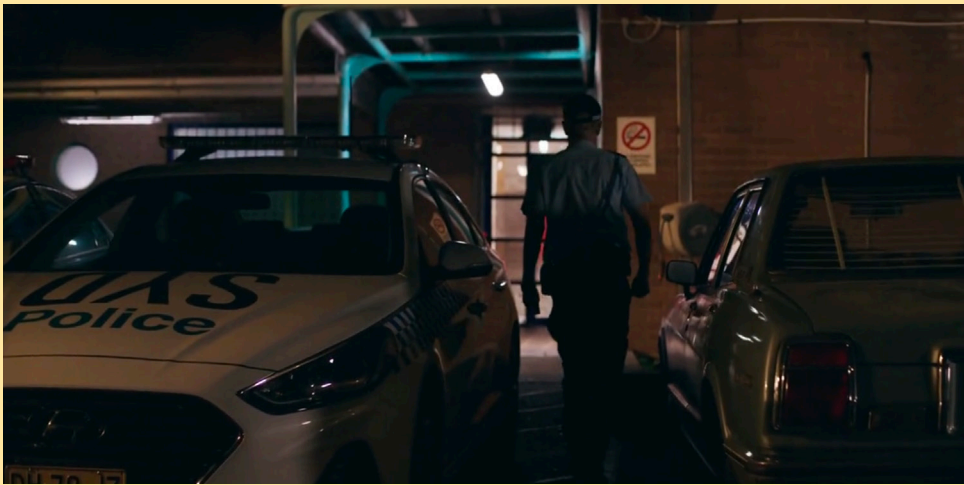

A promotional image for a TV show. It shows a man and a woman sitting in the front seats of a car, looking at each other. A dog is visible in the rearview mirror. The car's interior is visible, including the dashboard and seats. The background shows a scenic view of a lake and trees.

FRONT VIEW:

RECREATING ECHO PARK BREWERY - AFTER

EPISODE 2 - DR. BRUCE'S - RECEPTION DESK

EPISODE 2 - HOPSCOTCH VET - CLINIC ROOM

EPISODE 2 - MISCELLANEOUS NEW SETS

EPISODE 5 - JAMES' SHAREHOUSE

EPISODE 5 - JOURNEY TO THE "END OF THE LINE"