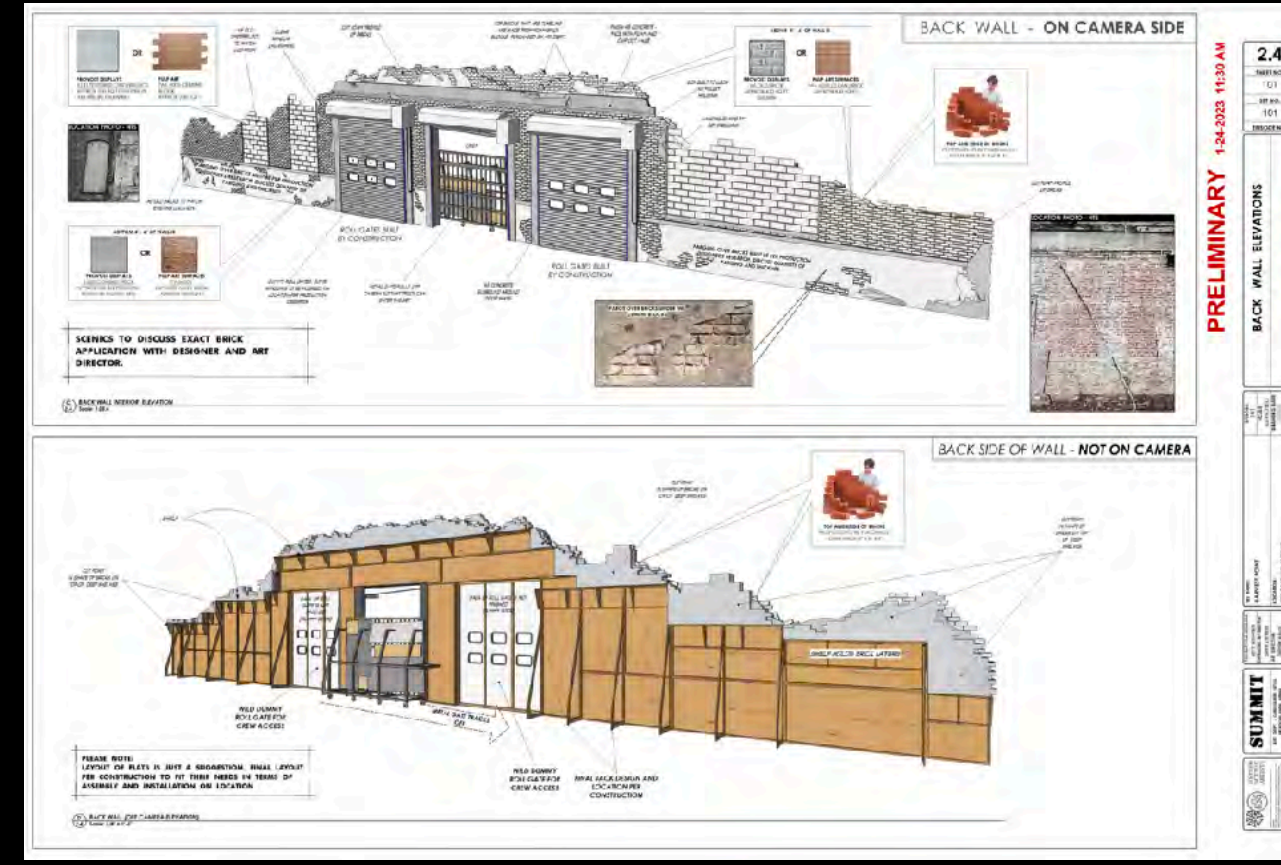

HARVEST POINT

FINAL SET

TWD - THE ONES WHO LIVE

HARVEST POINT

AIMEE TO DRAW FULL SCALE SECTION DETAIL SHEET

DO NOT BUILD PRELIMINARY

PRELIMINARY 1-24-2023 11:30 AM

2.3
SHEET NO. 101
SET NO. 101
EPISODE NO.

BACK WALL ELEVATIONS

*** PLEASE NOTE - CONSTRUCTION SHOULD PREPARE UNIT FOR INSTALL KNOWING THAT THERE WILL BE UNEVEN GROUND. - CONSTRUCTION TO JACK AND SECURE APPROPRIATELY. ***

HARVEST POINT

EXISTING LOCATION

SET ON-SITE

CONCEPT DEVELOPMENT

SET ON-SITE

TWD - THE ONES WHO LIVE

APARTMENT

FINAL SET

TWD - THE ONES WHO LIVE

APARTMENT

SET TRANSFORMATION #1

TWD - THE ONES WHO LIVE

REMOTE BASE

SET TRANSFORMATION #2

TWD - THE ONES WHO LIVE

REMOTE BASE

REMOTE BASE

CONCEPT ART