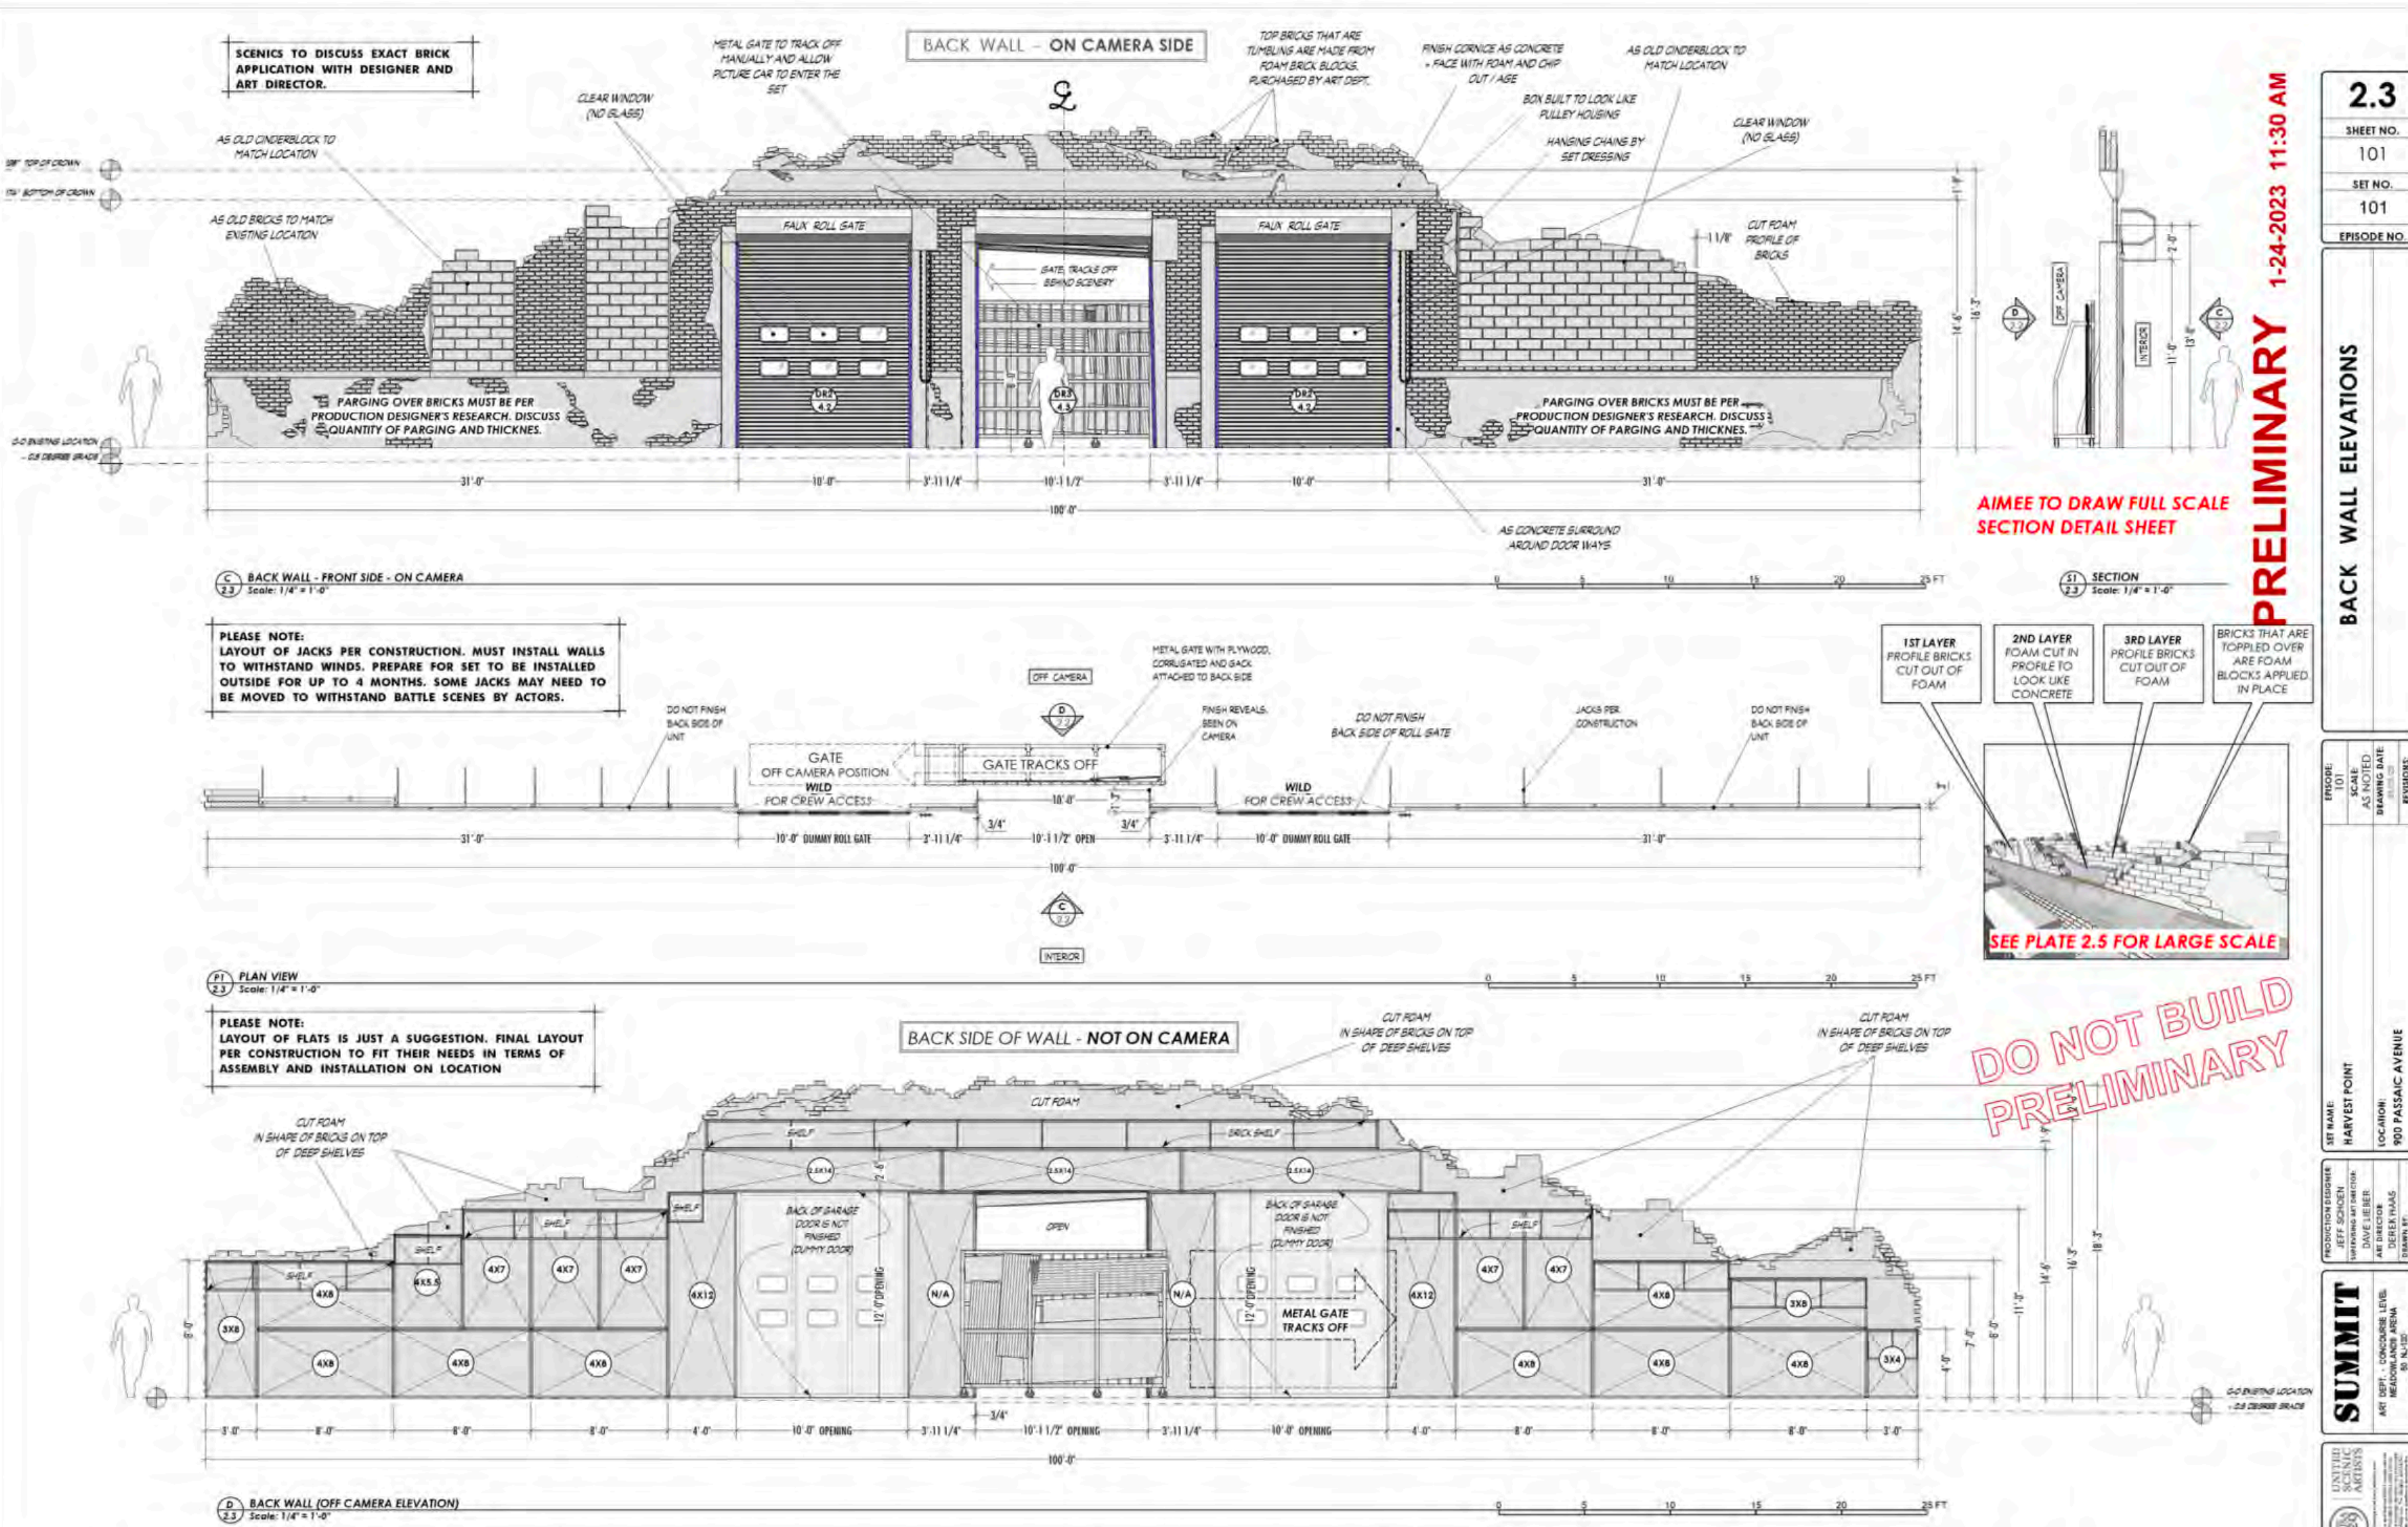

HARVEST POINT

FINAL SET

TWD - THE ONES WHO LIVE

HARVEST POINT

AIMEE TO DRAW FULL SCALE SECTION DETAIL SHEET

DO NOT BUILD PRELIMINARY

PRELIMINARY 1-24-2023 11:30 AM

2.3
SHEET NO. 101
SET NO. 101
EPISODE NO.

BACK WALL ELEVATIONS

*** PLEASE NOTE - CONSTRUCTION SHOULD PREPARE UNIT FOR INSTALL KNOWING THAT THERE WILL BE UNEVEN GROUND. - CONSTRUCTION TO JACK AND SECURE APPROPRIATELY. ***

HARVEST POINT

EXISTING LOCATION

SET ON-SITE

CONCEPT DEVELOPMENT

SET ON-SITE

TWD - THE ONES WHO LIVE

APARTMENT

FINAL SET

TWD - THE ONES WHO LIVE

APARTMENT

SET TRANSFORMATION #1

TWD - THE ONES WHO LIVE

REMOTE BASE

SET TRANSFORMATION #2

TWD - THE ONES WHO LIVE

REMOTE BASE

REMOTE BASE

CONCEPT ART