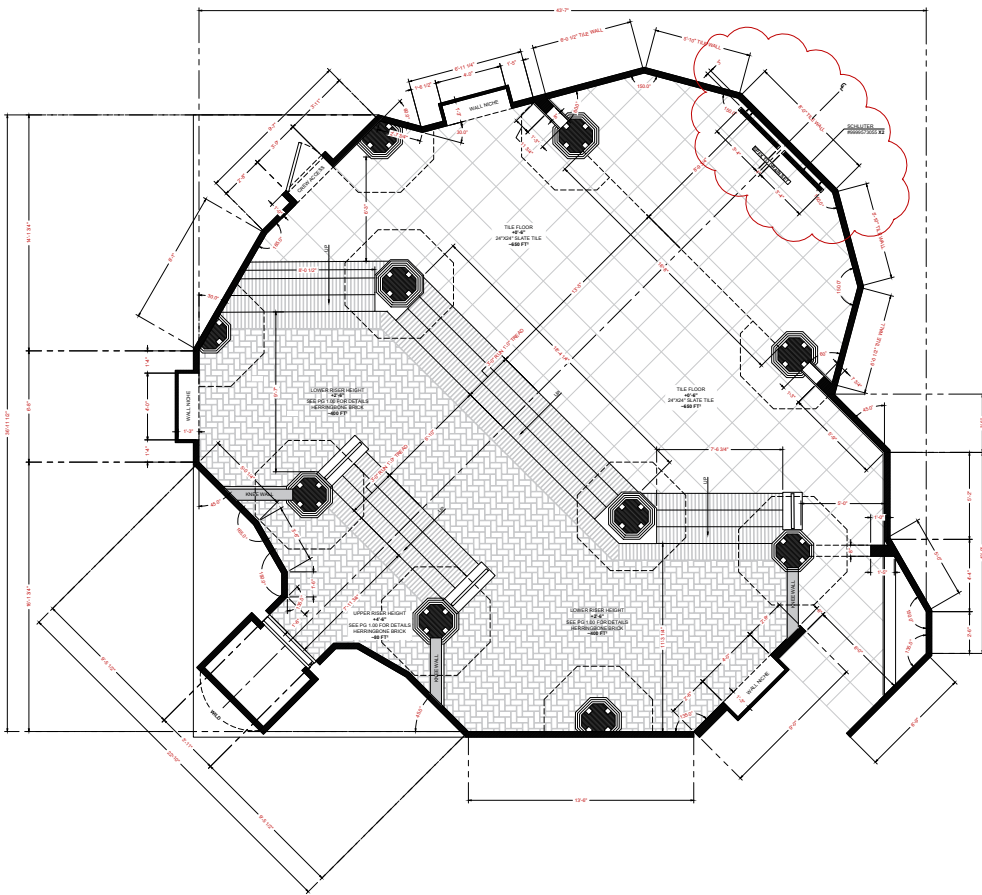

INT. TEK KNIGHT CAVE