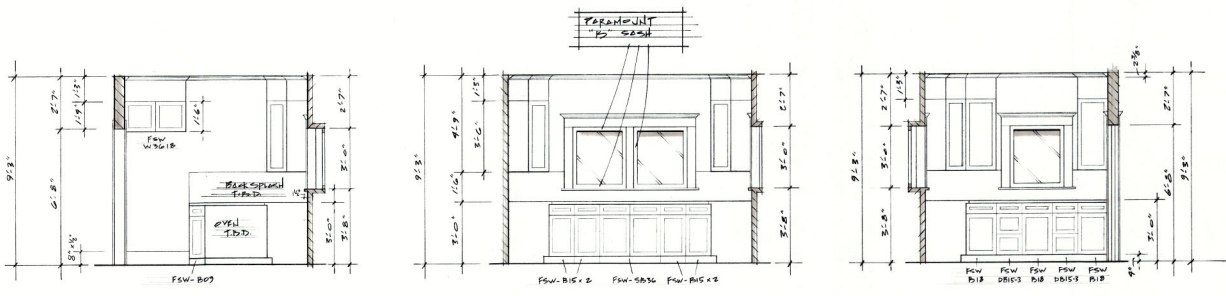

## SET BUILD

LOCATION

STAGE

SET BUILD  
SUGAR'S BUNGALOW

RELEASED FOR CONSTRUCTION DATE:

LOCATION  
RUBY'S HOUSE

AFTER

BEFORE

SET BUILD  
**RUBY'S HOUSE**

SET BUILD  
RUBY'S HOUSE

SET BUILD  
RUBY'S HOUSE

SET BUILD  
**RUBY'S HOUSE**

RELEASED

JUL 07 2022

**Bishop's Birthday**

SET NAME: RUBY'S BIRTHDAY  
 SET #1: RUBY'S BIRTHDAY  
 DRAWING: RUBY'S BATHROOM  
 LOCATION: 10000 S. 10000 E.  
 DRAWN BY: DAN WILSON  
 SCALE: 1/8" = 1'-0"