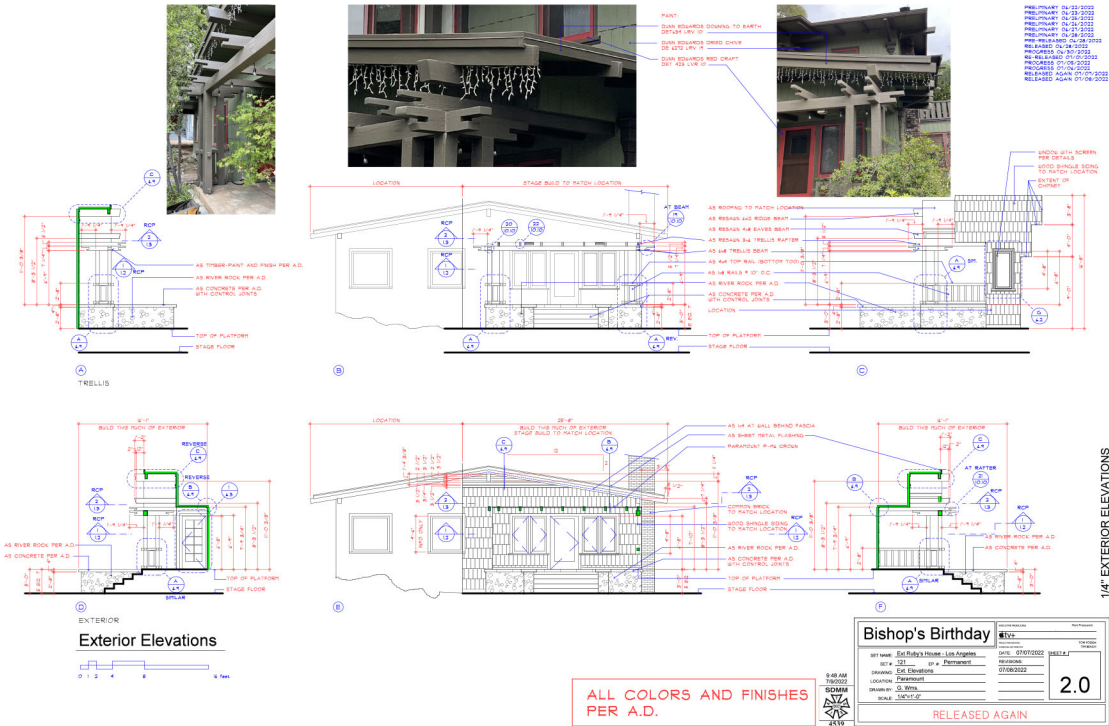

## SET BUILD

LOCATION

STAGE

SET BUILD  
SUGAR'S BUNGALOW

RELEASED FOR CONSTRUCTION DATE:

LOCATION  
RUBY'S HOUSE

AFTER

BEFORE

SET BUILD  
**RUBY'S HOUSE**

SET BUILD  
RUBY'S HOUSE

SET BUILD  
RUBY'S HOUSE

SET BUILD  
**RUBY'S HOUSE**

RELEASED

JUL 07 2022

**Bishop's Birthday**

SET NAME: RUBY'S BIRTHDAY  
 SET #1: RUBY'S BIRTHDAY  
 DRAWING: RUBY'S BATHROOM  
 LOCATION: 10000 S. 10000 E.  
 DRAWN BY: DAN WILSON  
 SCALE: 1/8" = 1'-0"