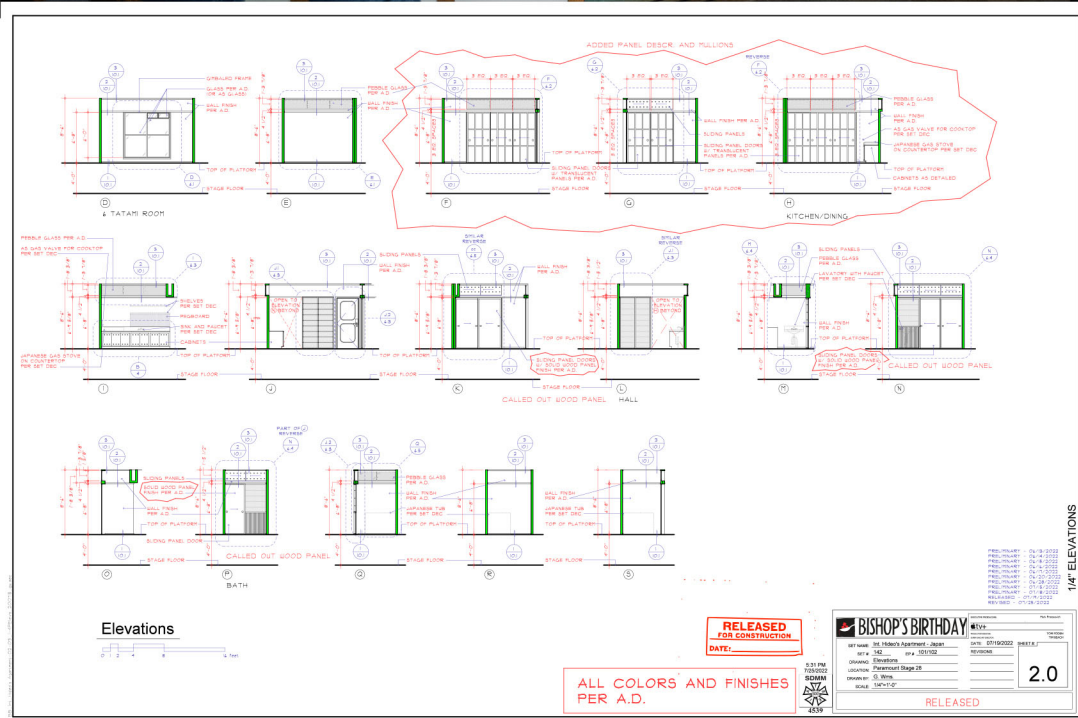

TOKYO APARTMENT SET BUILD