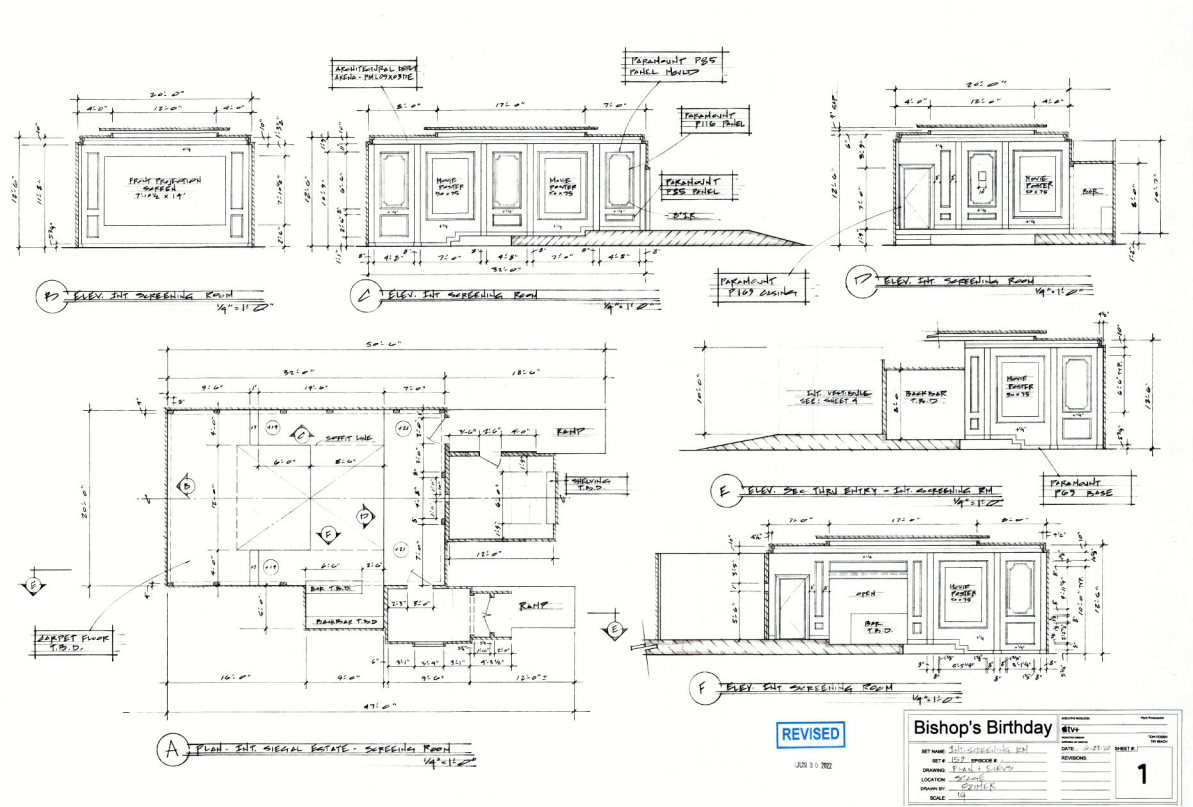

SET BUILD  
**RUBY'S HOUSE**

SET BUILD  
RUBY'S HOUSE

SET BUILD  
RUBY'S HOUSE

SET BUILD  
**RUBY'S HOUSE**

RELEASED

JUL 07 2022

**Bishop's Birthday**

SET NAME: RUBY'S BIRTHDAY  
 SET #1: RUBY'S BIRTHDAY  
 DRAWING: RUBY'S BATHROOM  
 LOCATION: 10000 S. 10000 E.  
 DRAWN BY: DAN WILSON  
 SCALE: 1/8" = 1'-0"

# SIEGEL ESTATE LOCATION

RELEASED 1/22/22

DISNEY'S BIRTHDAY

1

SET BUILD  
SIEGEL SCREENING ROOM