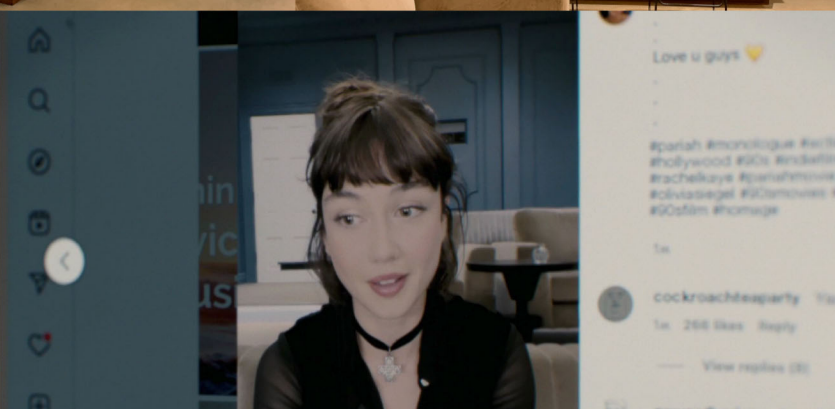

SET BUILD  
**RUBY'S HOUSE**

SET BUILD  
RUBY'S HOUSE

SET BUILD  
RUBY'S HOUSE

SET BUILD  
**RUBY'S HOUSE**

RELEASED

JUL 07 2022

**Bishop's Birthday**

SET NAME: RUBY'S BIRTHDAY  
 SET #1: RUBY'S BIRTHDAY  
 DRAWING: RUBY'S BATHROOM  
 LOCATION: 10000 S. 10000 E.  
 DRAWN BY: DAN WILSON  
 SCALE: 1/8" = 1'-0"

# SIEGEL ESTATE LOCATION

RELEASED 1/22/22

DISNEY'S BIRTHDAY

1

SET BUILD  
SIEGEL SCREENING ROOM