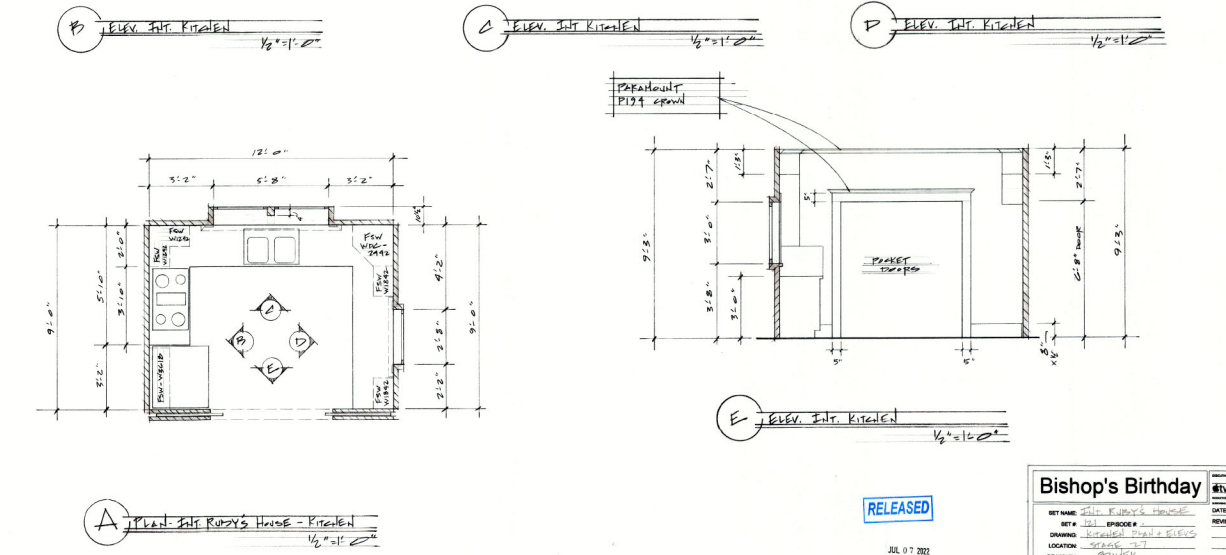

## SET BUILD

LOCATION

STAGE

SET BUILD  
SUGAR'S BUNGALOW

RELEASED FOR CONSTRUCTION DATE:

LOCATION  
RUBY'S HOUSE

AFTER

BEFORE

SET BUILD  
**RUBY'S HOUSE**

SET BUILD  
RUBY'S HOUSE

SET BUILD  
RUBY'S HOUSE

SET BUILD  
**RUBY'S HOUSE**

RELEASED

JUL 07 2022

**Bishop's Birthday**

SET NAME: RUBY'S BIRTHDAY  
 SET #1: RUBY'S BIRTHDAY  
 DRAWING: RUBY'S BATHROOM  
 LOCATION: 10000 S. 10000 E.  
 DRAWN BY: DAN WILSON  
 SCALE: 1/8" = 1'-0"