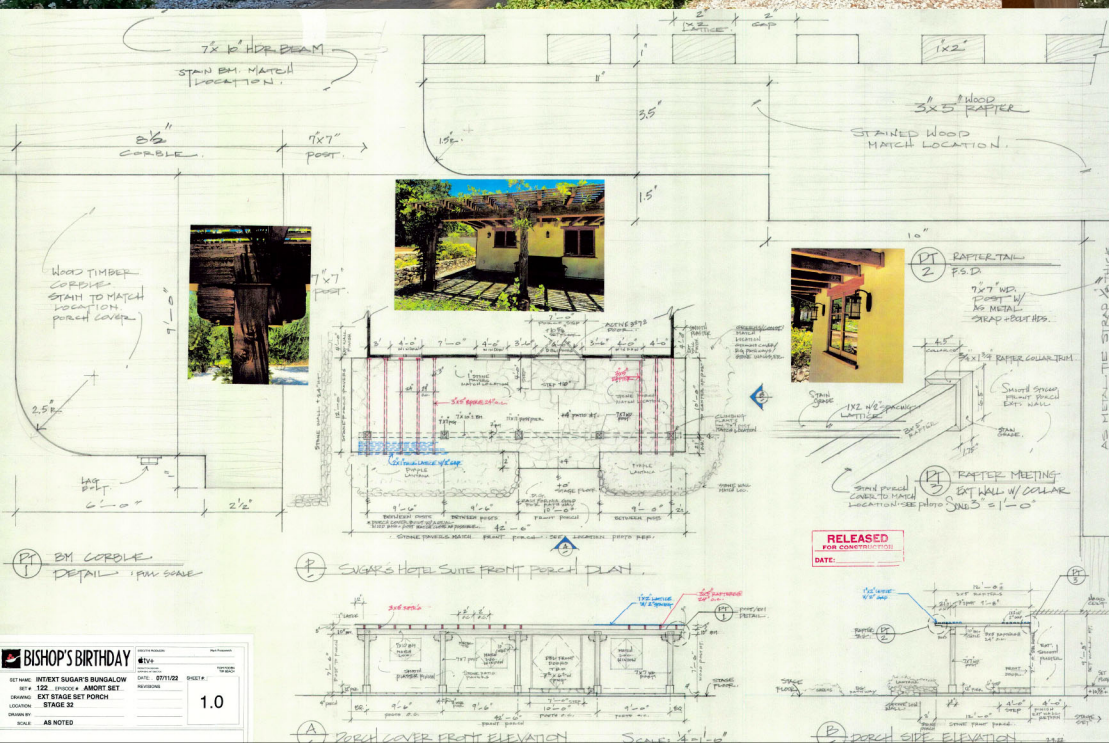

## SET BUILD

LOCATION

STAGE

SET BUILD  
SUGAR'S BUNGALOW

RELEASED FOR CONSTRUCTION DATE:

LOCATION  
RUBY'S HOUSE

AFTER

BEFORE

SET BUILD  
**RUBY'S HOUSE**

SET BUILD  
RUBY'S HOUSE

SET BUILD  
RUBY'S HOUSE

SET BUILD  
**RUBY'S HOUSE**

RELEASED

JUL 07 2022

**Bishop's Birthday**

SET NAME: RUBY'S BIRTHDAY  
 SET #1: RUBY'S BIRTHDAY  
 DRAWING: RUBY'S BATHROOM  
 LOCATION: 10000 S. 10000 E.  
 DRAWN BY: DAN WILSON  
 SCALE: 1/8" = 1'-0"