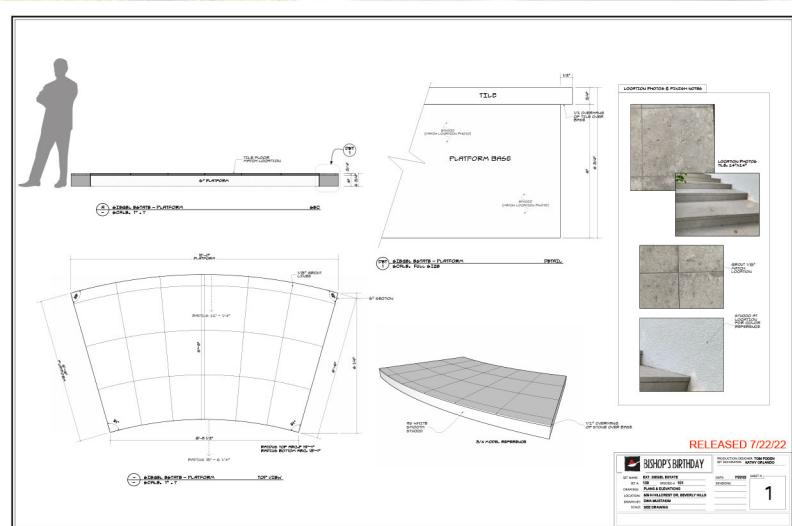

SIEGEL ESTATE LOCATION

RELEASED 1/22/22

DISNEY'S BIRTHDAY

1