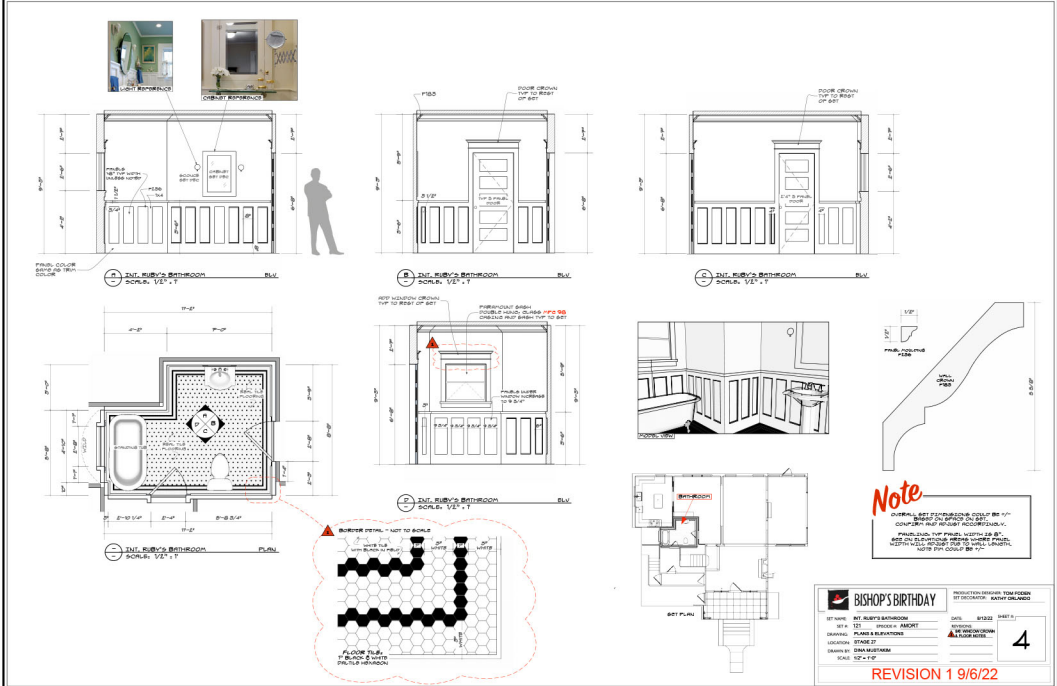

## SET BUILD

LOCATION

STAGE

SET BUILD  
SUGAR'S BUNGALOW

RELEASED FOR CONSTRUCTION DATE:

LOCATION  
RUBY'S HOUSE

AFTER

BEFORE

SET BUILD  
**RUBY'S HOUSE**

SET BUILD  
RUBY'S HOUSE

SET BUILD  
RUBY'S HOUSE

SET BUILD  
**RUBY'S HOUSE**

RELEASED

JUL 07 2022

**Bishop's Birthday**

SET NAME: RUBY'S BIRTHDAY  
 SET #1: RUBY'S BIRTHDAY  
 DRAWING: RUBY'S BATHROOM  
 LOCATION: 10000 S. 10000 E.  
 DRAWN BY: DAN WILSON  
 SCALE: 1/8" = 1'-0"