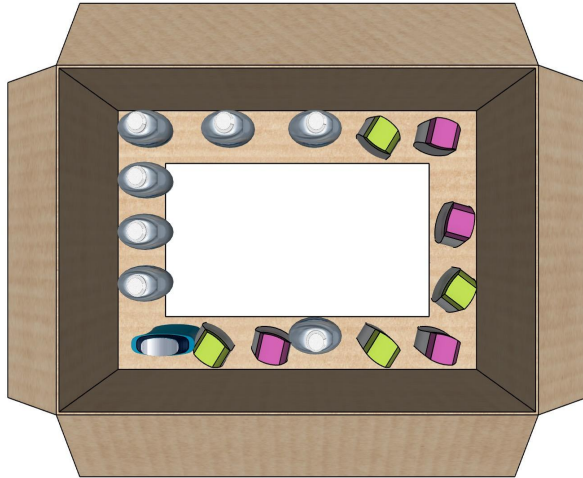

Above buffet 24" x 48" (total)

31" x 41"

8" D

Above console 13 - 30" D

30"x20"

30"x30"

48"x48"

8x10

8x10

PROPS

Reference of muddy cleats

Substitution Board

Camera POV

Top Down View

Size of box will be dictated by the products showcased

Iphone 15