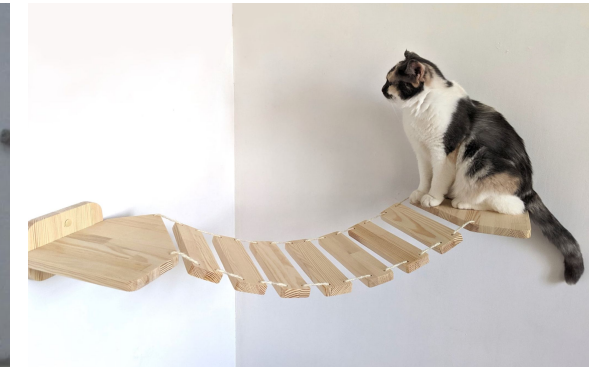

Hover Image to Zoom

GARAGE

Fluorescent

LED

LA VERDAD: CAT WALL

Modern raw wood wall elements for the cats to walk, jump, and sleep on. We'll incorporate some kitschy art work and personal elements to make it feel unique to our owner.

Cat Bridge will be DIY and mounted directly to the wall. Do we want any decoration in it or any fancy rope work?

Poplar Board (Common: 1 in. x 3 in. x R/L; Actual: 0.75 in. x 2.5 in. x R/L)

★★★★☆ (176) Questions & Answers (7)

Hover Image to Zoom

Everbilt

3/16 in. x 100 ft. Polyester Braided Outdoor Clothesline, White

★★★★★ (672) Questions & Answers (3)

Exclusive

Everbilt

9 in. L White Steel Decorative Shelf Bracket

★★★★★ (238) Questions & Answers (1)