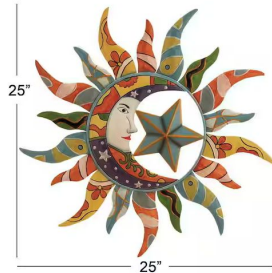

**WE'RE GOING
HAM ON PLANTS!**