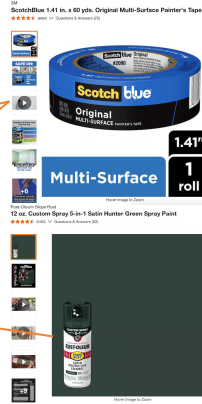

Blue Tape the bars

Spray Paint Satin
Rustoleum Hunter
Green

Finished Version in the Room, color with be
Rustoleum Hunter Green DIGITAL
REPRESENTATION IS AN APPROXIMATION TO
FINAL COLOR.

Rust-Oleum Stops Rust
12 oz. Custom Spray 5-in-1 Satin Hunter Green Spray Paint
★★★★☆ (2483) Questions & Answers (82)