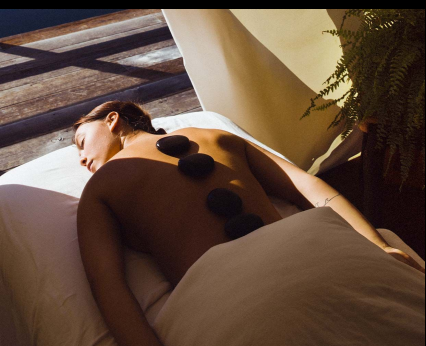

CONCEPT

SET PHOTO

SET: WELLNESS CENTER

**BASED
ON A
TRUE
STORY**

HUMANIDAD WELLNESS CENTER

HUMANIDAD WELLNESS CENTER

HUMANIDAD
WELLNESS CENTER

HUMANIDAD MAIN LOBBY

HUÑANIDAD
WELLNESS CENTER

BASEMENT STUDY

TENNIS TOURNAMENT

CONCESSION STAND

CONCEPT

FINAL FRAME

SET: STATE PARK MURDER SCENE

**BASED
ON A
TRUE
STORY**