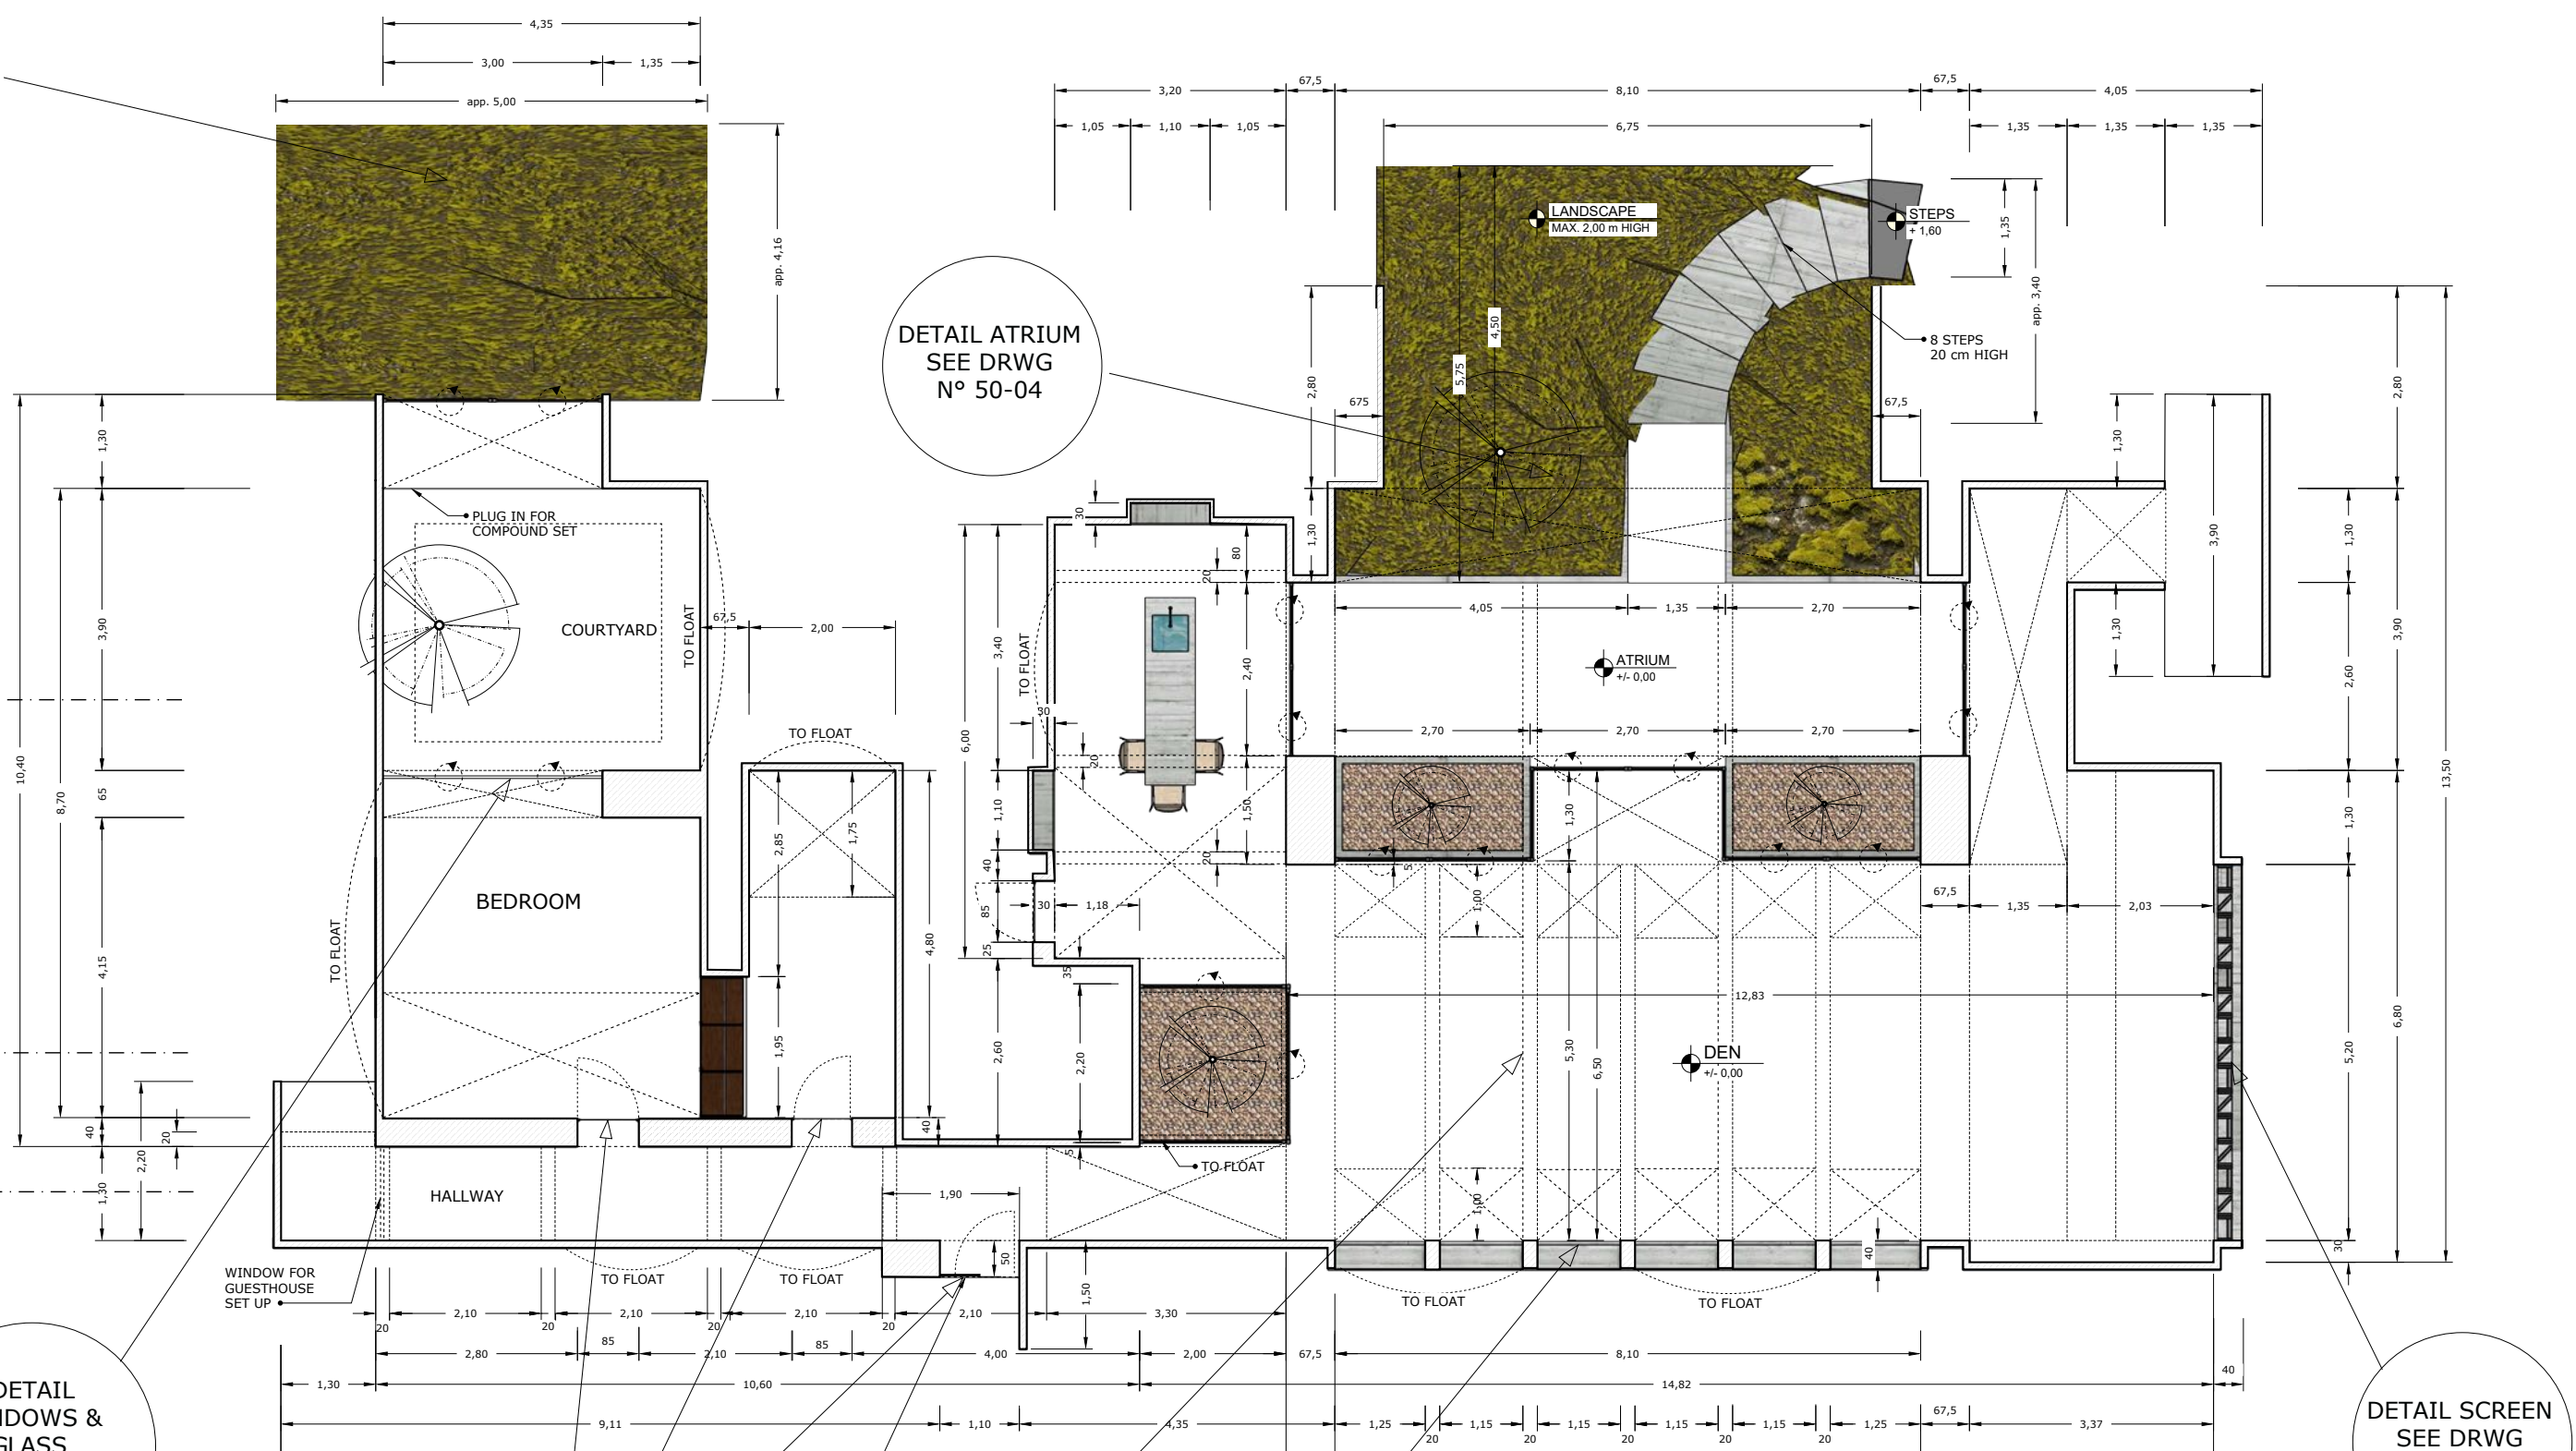

- 7. MURAL WALLS
- 8. BUILT-IN SEATS
- 9. BAR SHELVES
- 10. BAR COUNTERTOP
- 11. BAR COUNTER

FLOORING / FUßBODEN
carpet / Teppich

CEILING / DECKE
tin metal plate /
gepresste Metallplatten

CEILING above bar / DECKE Bar
painted /
gestrichen

WALLS / WÄNDE
creckled paint /
rissig gestrichen

WALLS HALLWAY / WÄNDE FLUR
wallpaper with add-on profile /
Tapete mit ayfgesetzem Profil

SCREENS / TRENNWÄNDE
cut out metal /
gefräste Metallplatte

MURAL WALLS / WÄNDE GEMÄLDE
wallpaper + image painted /

BOB'S HOTEL ROOM - SET PHOTOS

INTERROGATION ROOM - ILLUSTRATION

INTERROGATION ROOM - SET PHOTO

BACK ALLEYWAY OF MUSIC BAR - ILLUSTRATION

BACK ALLEYWAY OF MUSIC BAR - FILM STILL

INTERIOR FOREST COMPOUND

INTERIOR FOREST COMPOUND - SET PHOTOS