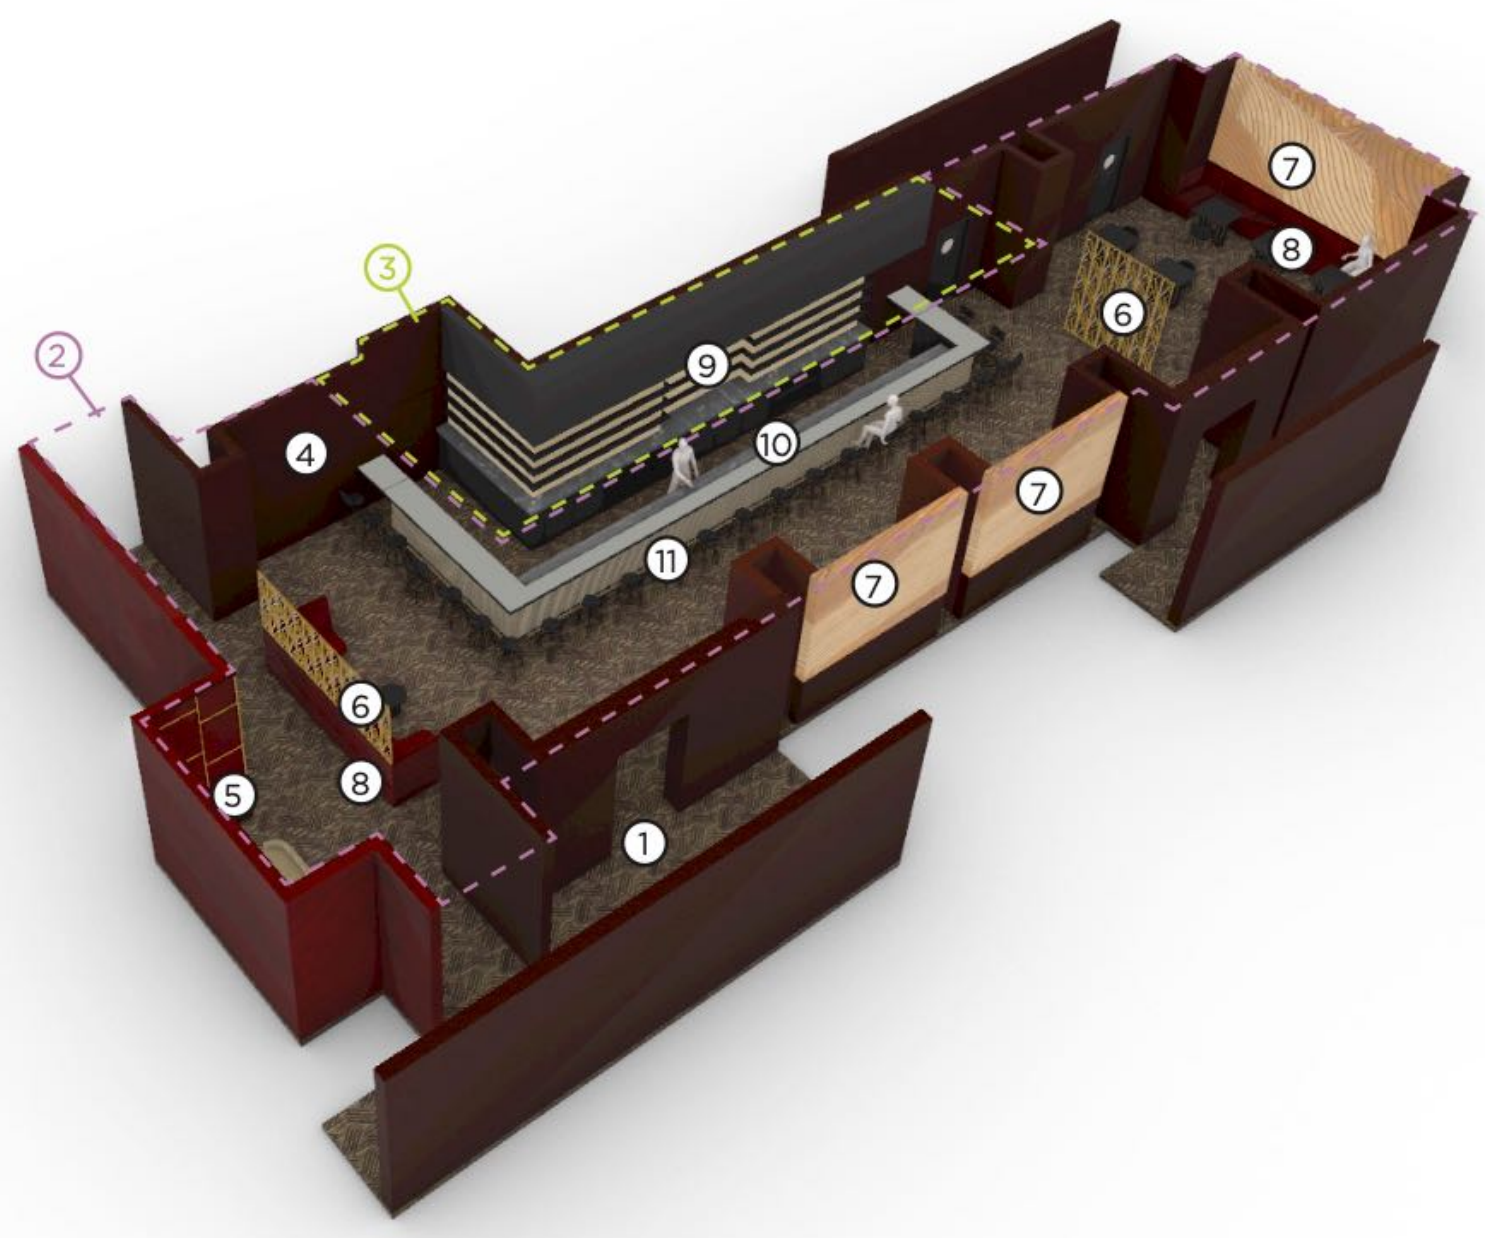

ROLEPLAY

ENTRANCE NY LUXURY HOTEL BAR - ILLUSTRATION

ENTRANCE NY LUXURY HOTEL BAR - FILM STILL

ENTRANCE NY LUXURY HOTEL BAR - LOCATION PHOTO

NY LUXURY HOTEL BAR -

- 1. FLOORING
- 2. CEILING
- 3. CEILING ABOVE BAR
- 4. WALLS
- 5. HALLWAY WALLS
- 6. SCREENS

- 7. MURAL WALLS
- 8. BUILT-IN SEATS
- 9. BAR SHELVES
- 10. BAR COUNTERTOP
- 11. BAR COUNTER

FLOORING / FUßBODEN
carpet / Teppich

CEILING / DECKE
tin metal plate /
gepresste Metallplatten

CEILING above bar / DECKE Bar
painted /
gestrichen

WALLS / WÄNDE
creckled paint /
rissig gestrichen

WALLS HALLWAY / WÄNDE FLUR
wallpaper with add-on profile /
Tapete mit ayfgesetzem Profil

SCREENS / TRENNWÄNDE
cut out metal /
gefräste Metallplatte

MURAL WALLS / WÄNDE GEMÄLDE
wallpaper + image painted /