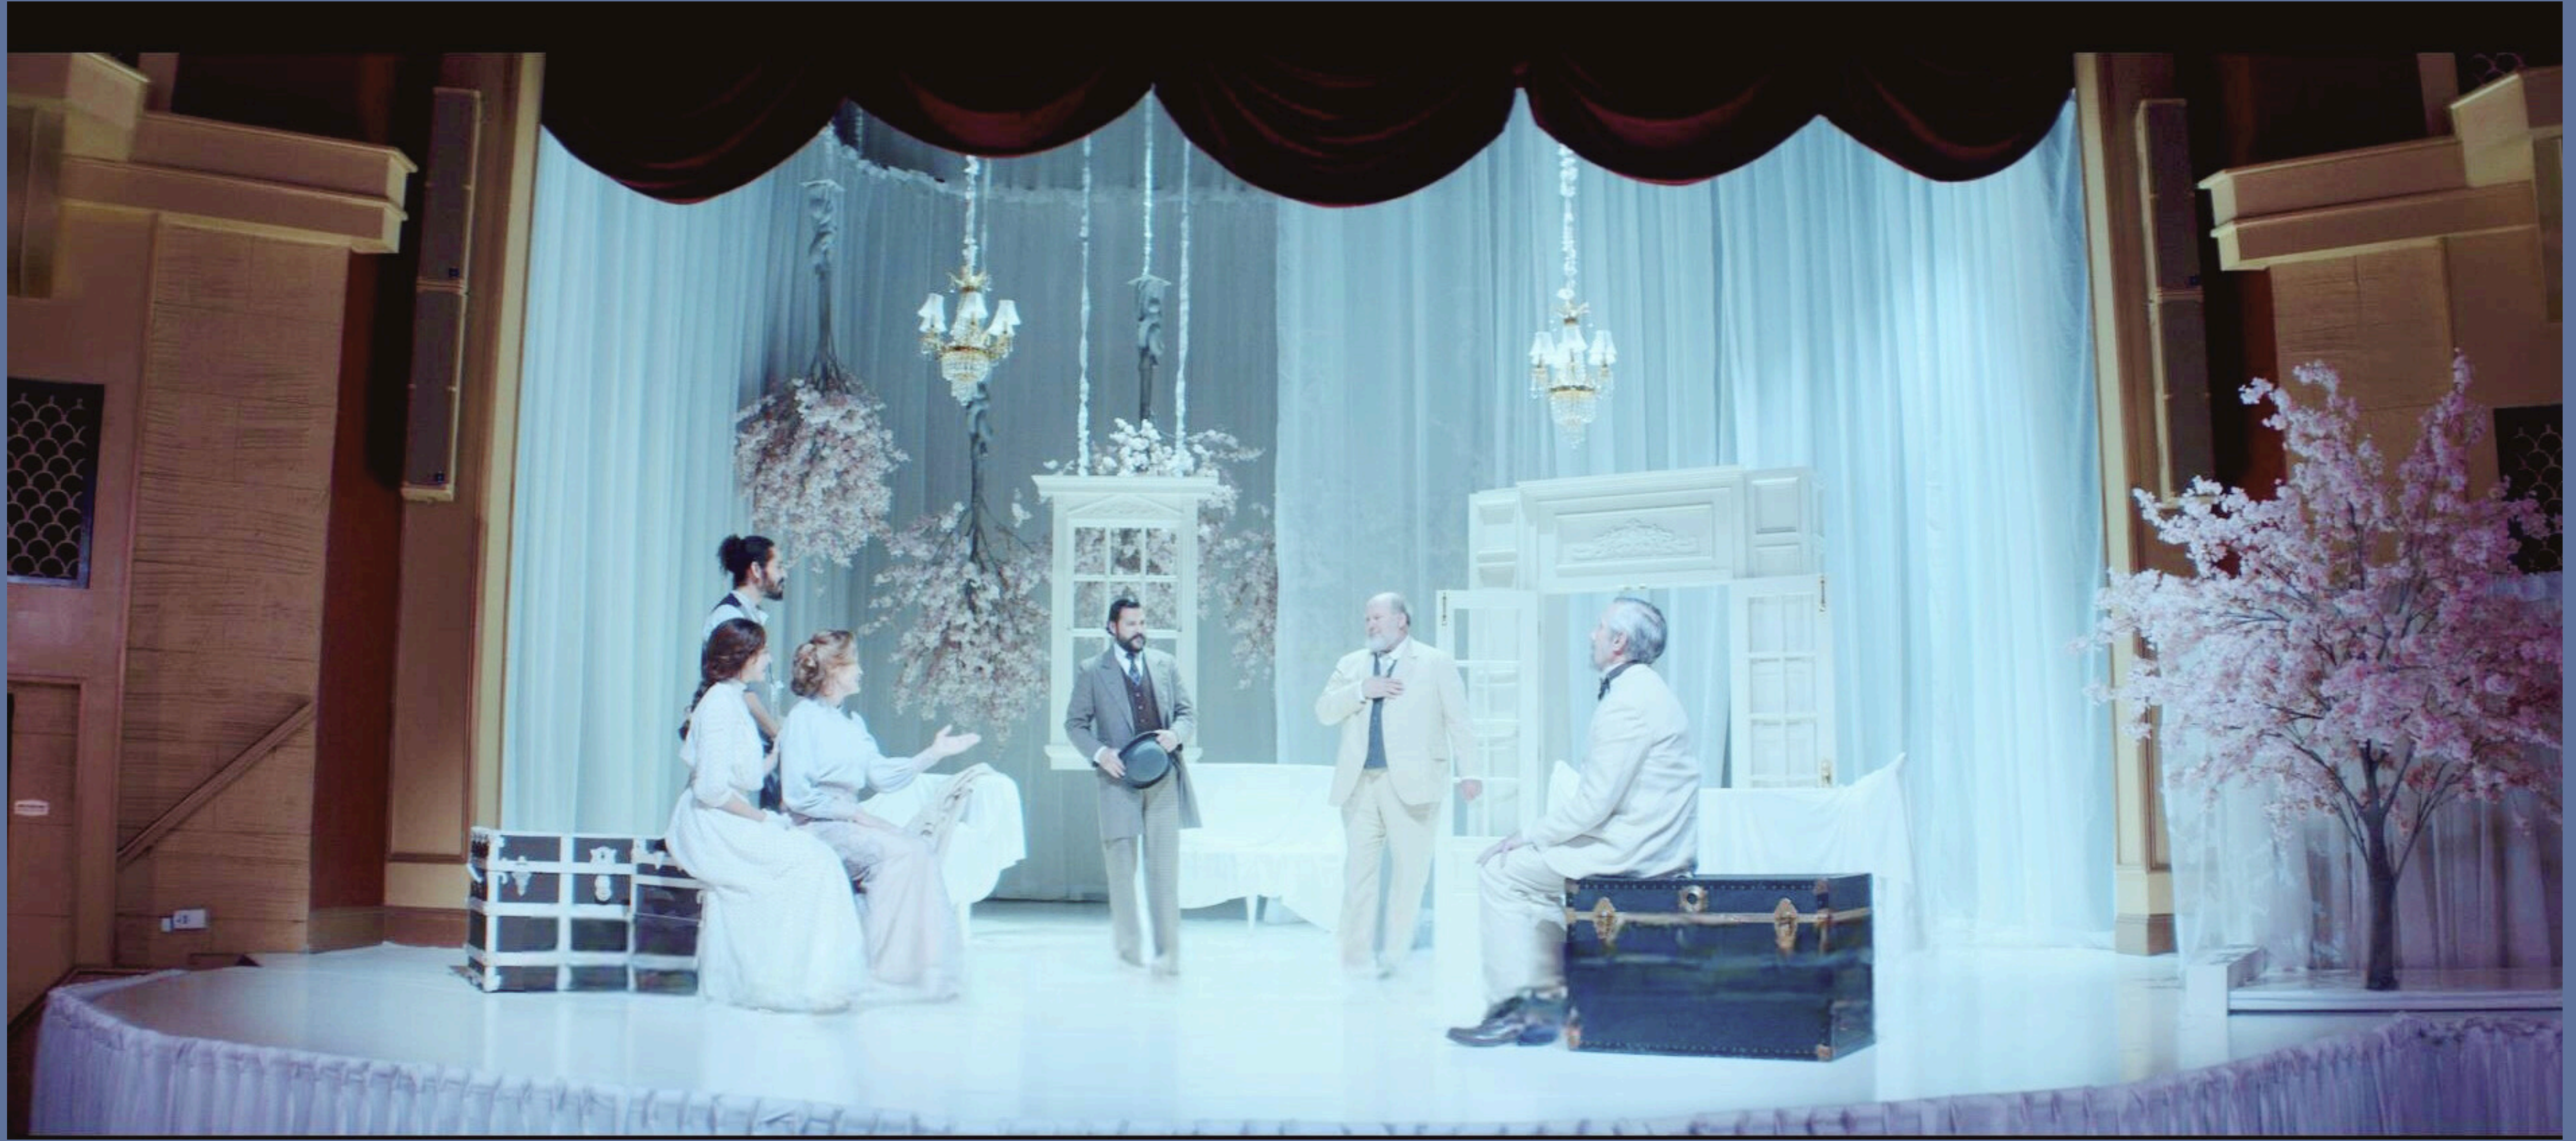

Theater Set "The Cherry Orchard" Act IV

PRODUCTION DESIGN
INA MAYHEW