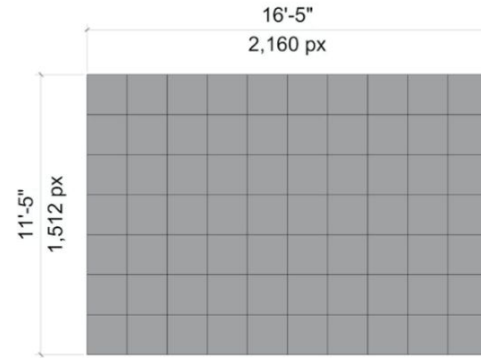

Volume and technical drawings

(2) WILD WALLS

- Wild walls on casters to reposition on stage
- Motorized for easy movement