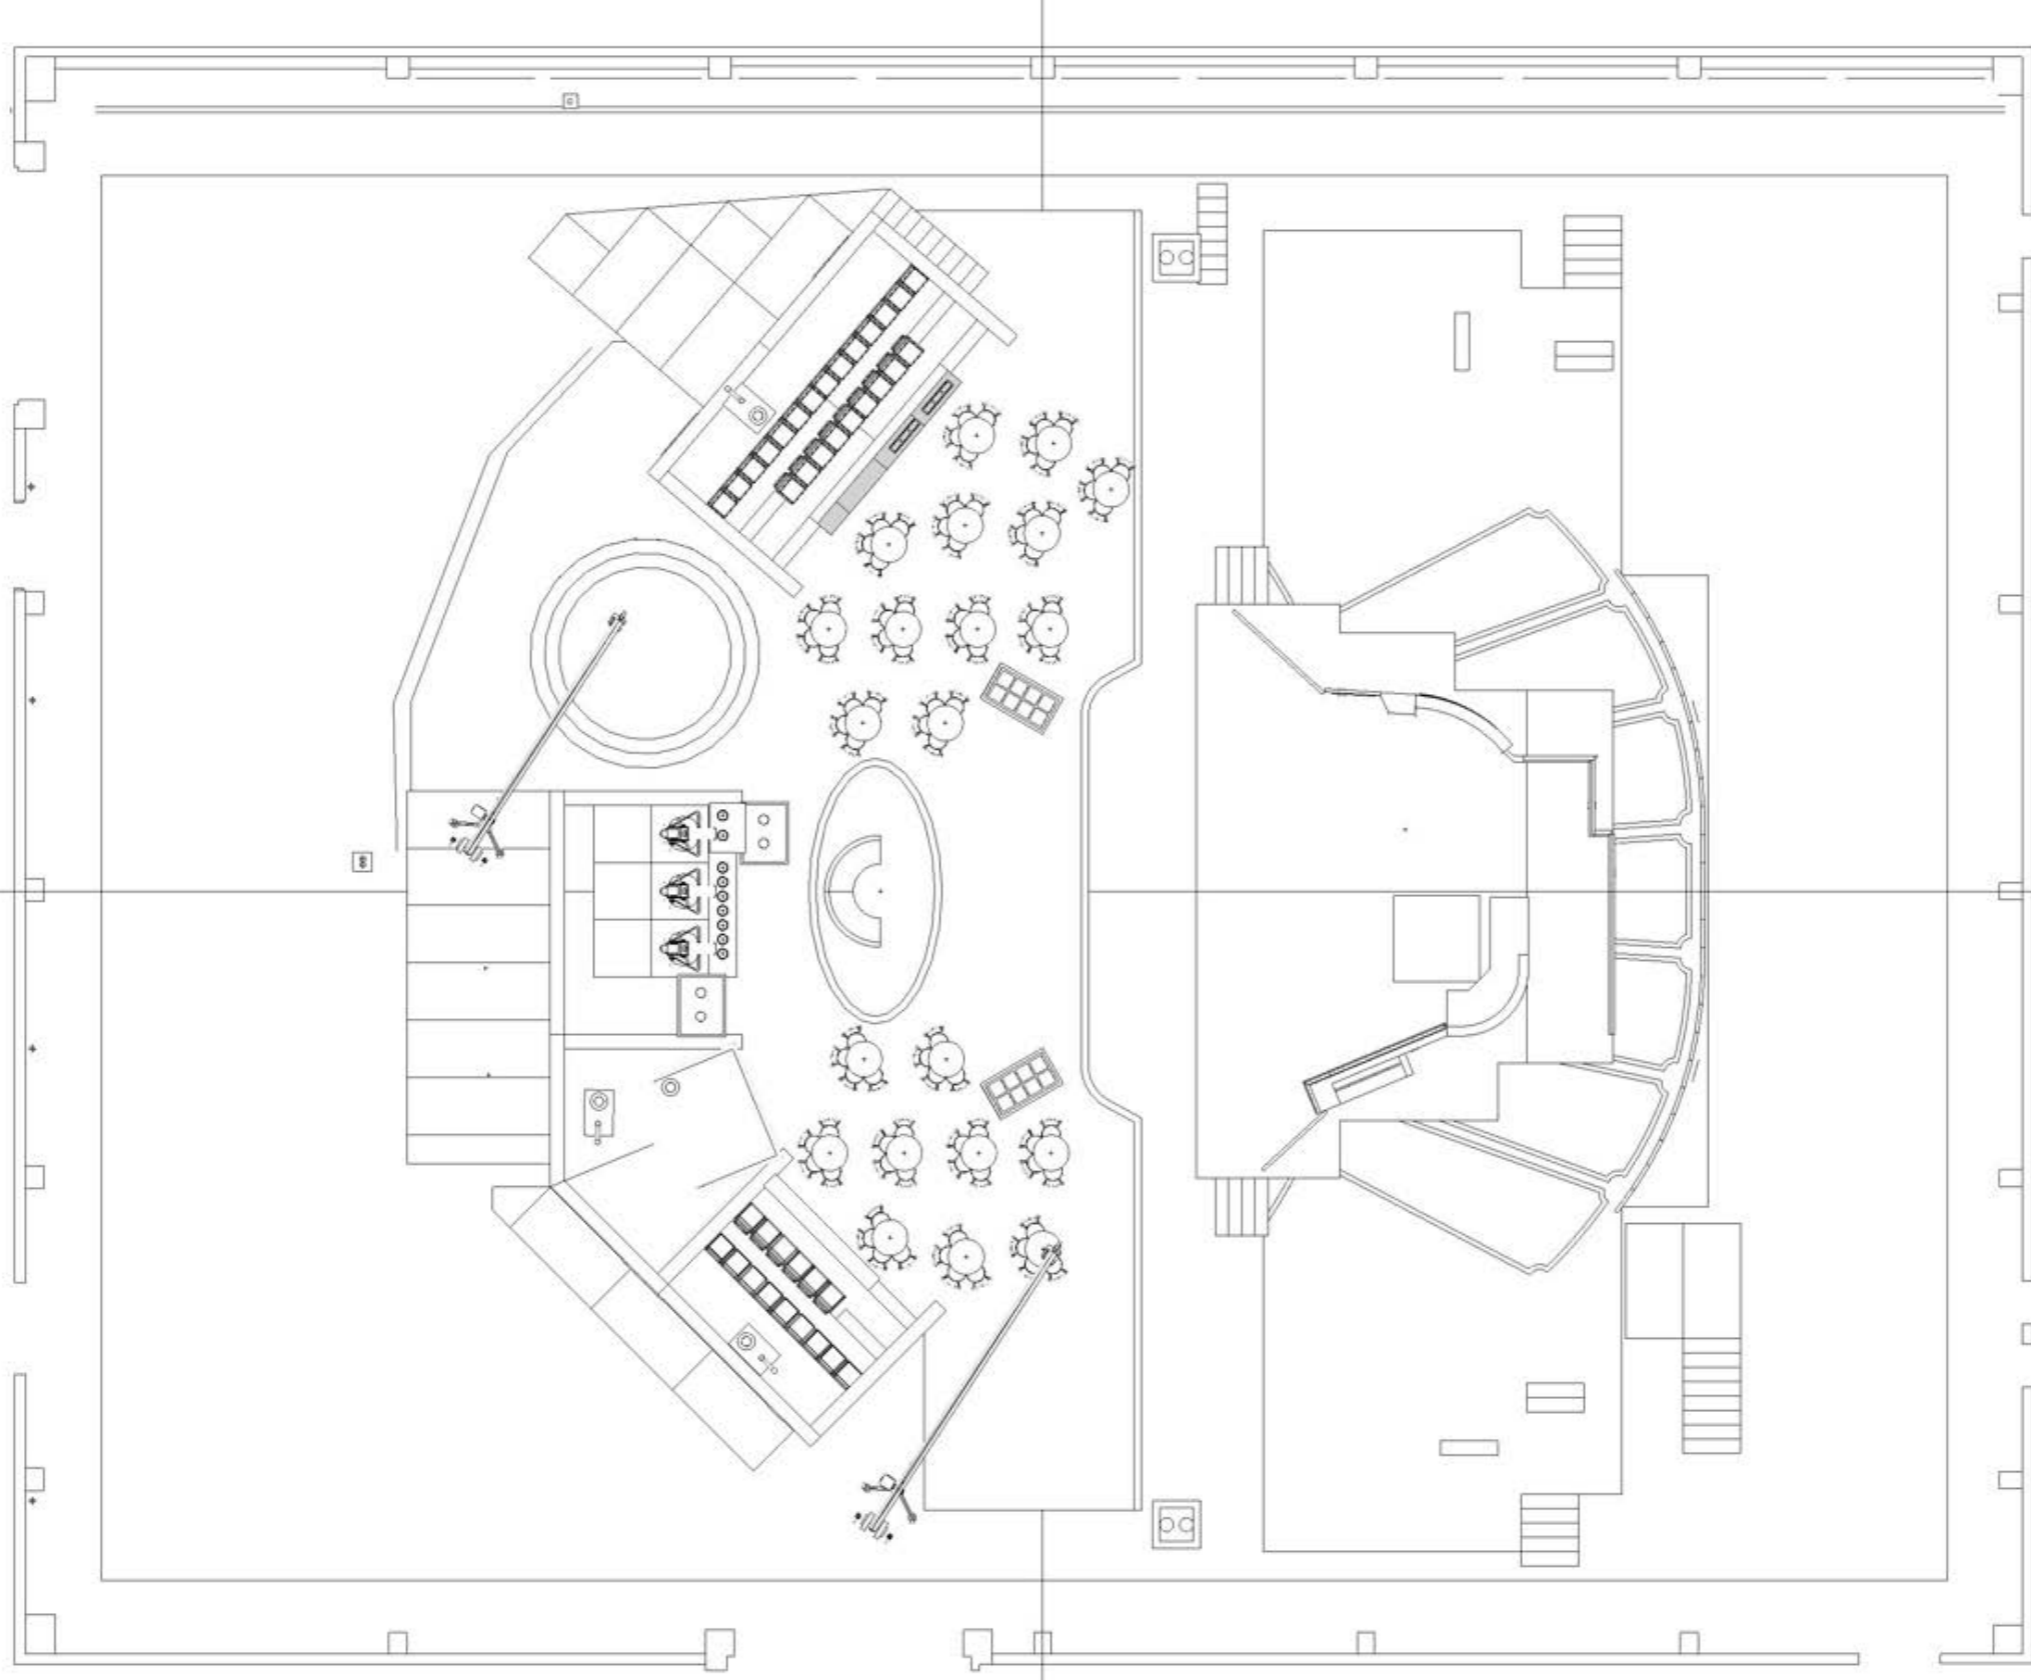

THE
DICK VAN
DYKE

DICK VAN DYKE SPECIAL

DRAWING: DVD ONSTAGE GROUNDPLAN
 VENUE: CBS TV CITY STAGE 36
 DIRECTED BY: R. NORMAN
 PRODUCTION DESIGNERS: MORDEN/WARNELL

DRAWN BY: S. MORDEN 248.722.0147
 DRAWN: November 12, 2023
 SCALE: 3/16" = 1' 0" ON 24 X 36
 REVISED: 11.28.23