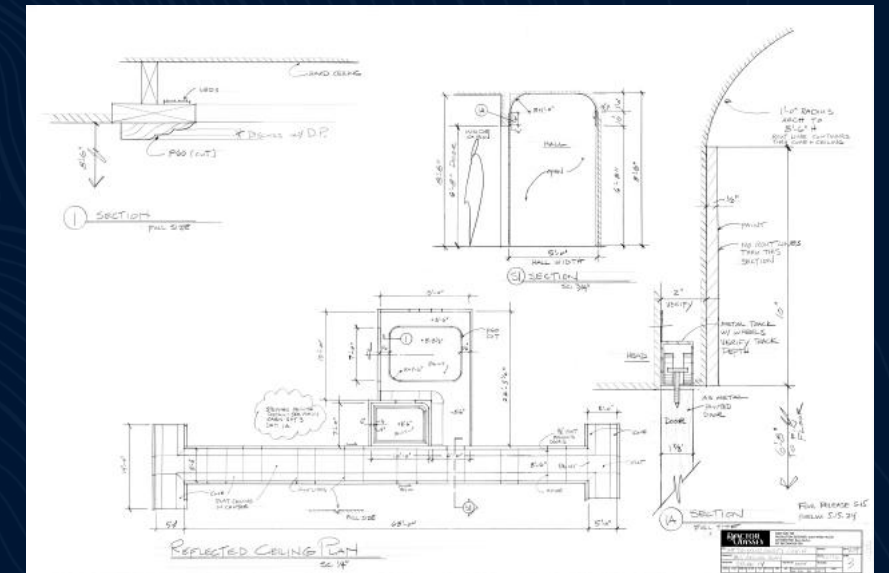

# THE CREW CABINS

MODEL BY TRISTAN MILES THEOPHOLIS DALLEY

SET DESIGN BY MINDI TOBACK