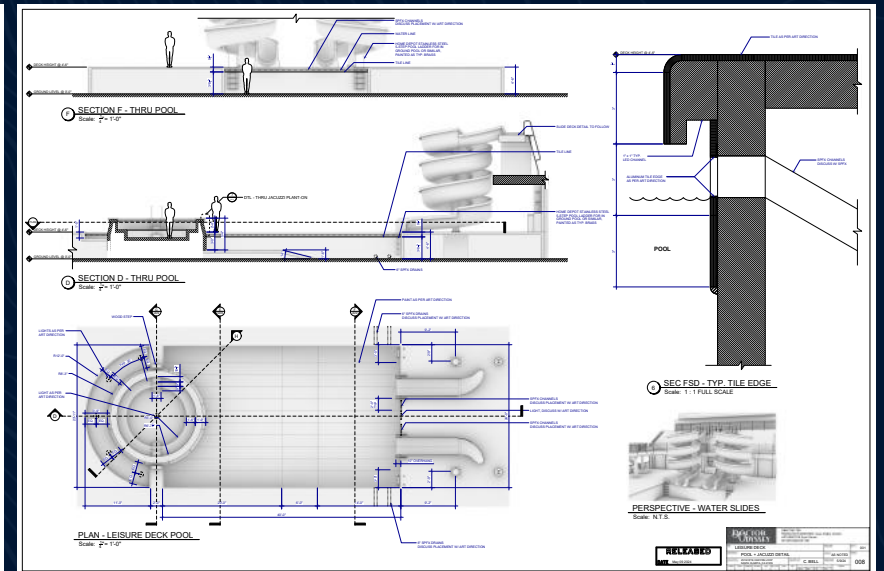

# THE LEISURE DECK

MODEL BY RYAN GARTON

SET DESIGN BY CHEYENNE BELL