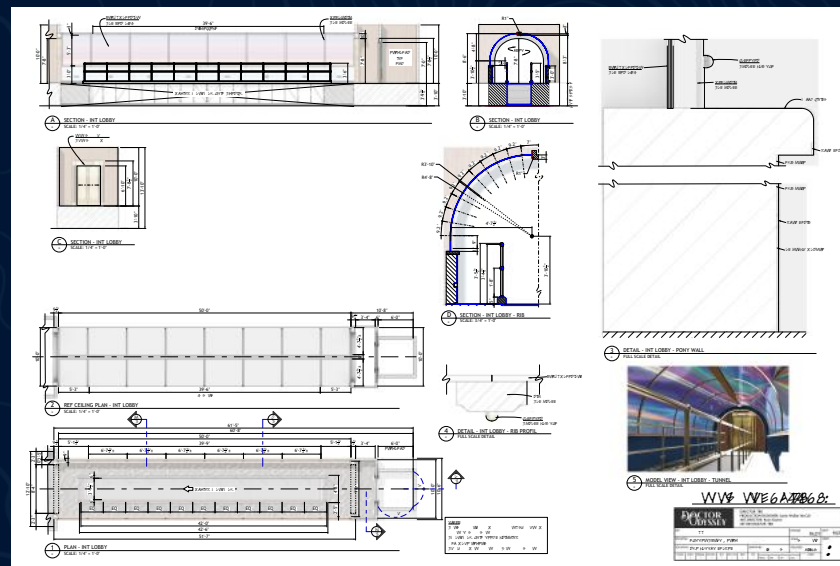

SET DESIGN BY TIM CROSHAW AND MINDI TOBACK