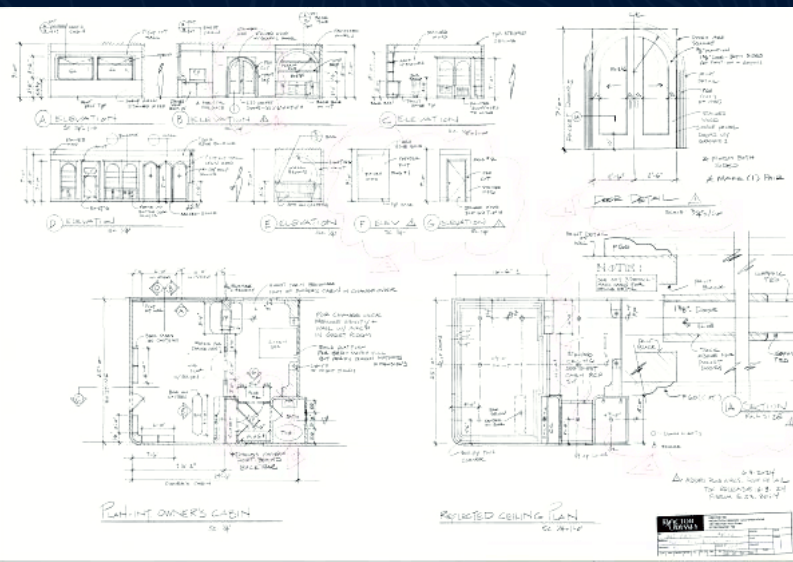

# THE GUEST CABIN

MODEL BY TRISTAN MILES THEOPHOLIS DALLEY

GRAPHICS BY EVAN REGISTER

SET DESIGN BY MINDI TOBACK