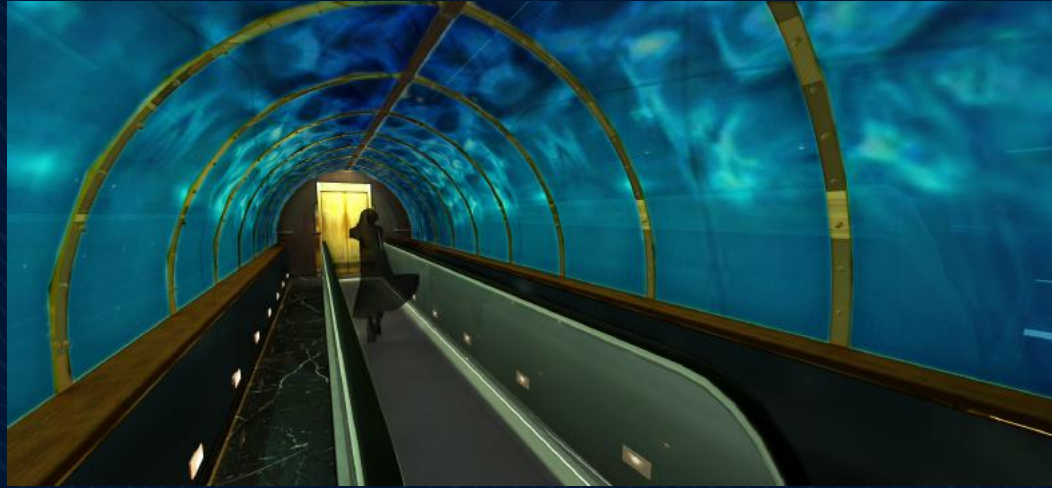

MODEL BY TRISTAN MILES THEOPHOLIS DALLEY

GRAPHICS BY EVAN