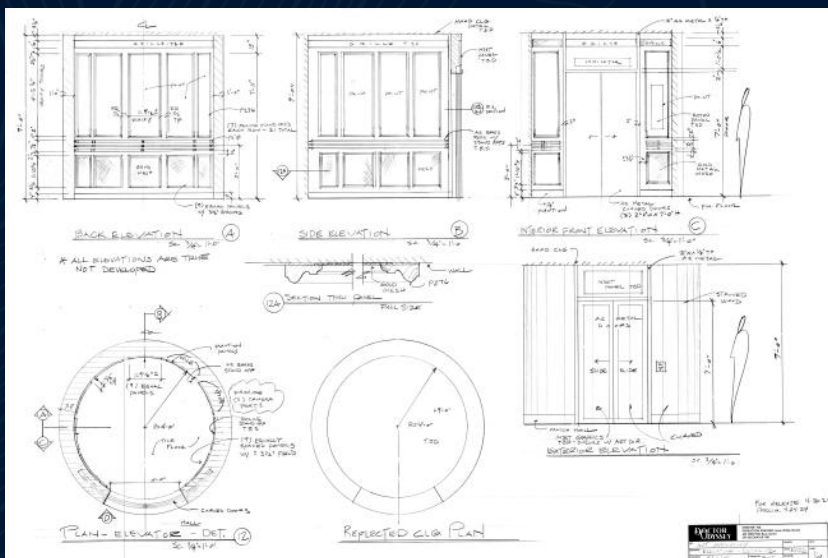

# THE HALLWAY & ELEVATORS

MODEL BY TRISTAN MILES THEOPHOLIS DALLEY

GRAPHICS BY EVAN REGESTER

SET DESIGN BY TRISTAN M. T. DALLEY AND MINDI TOBACK