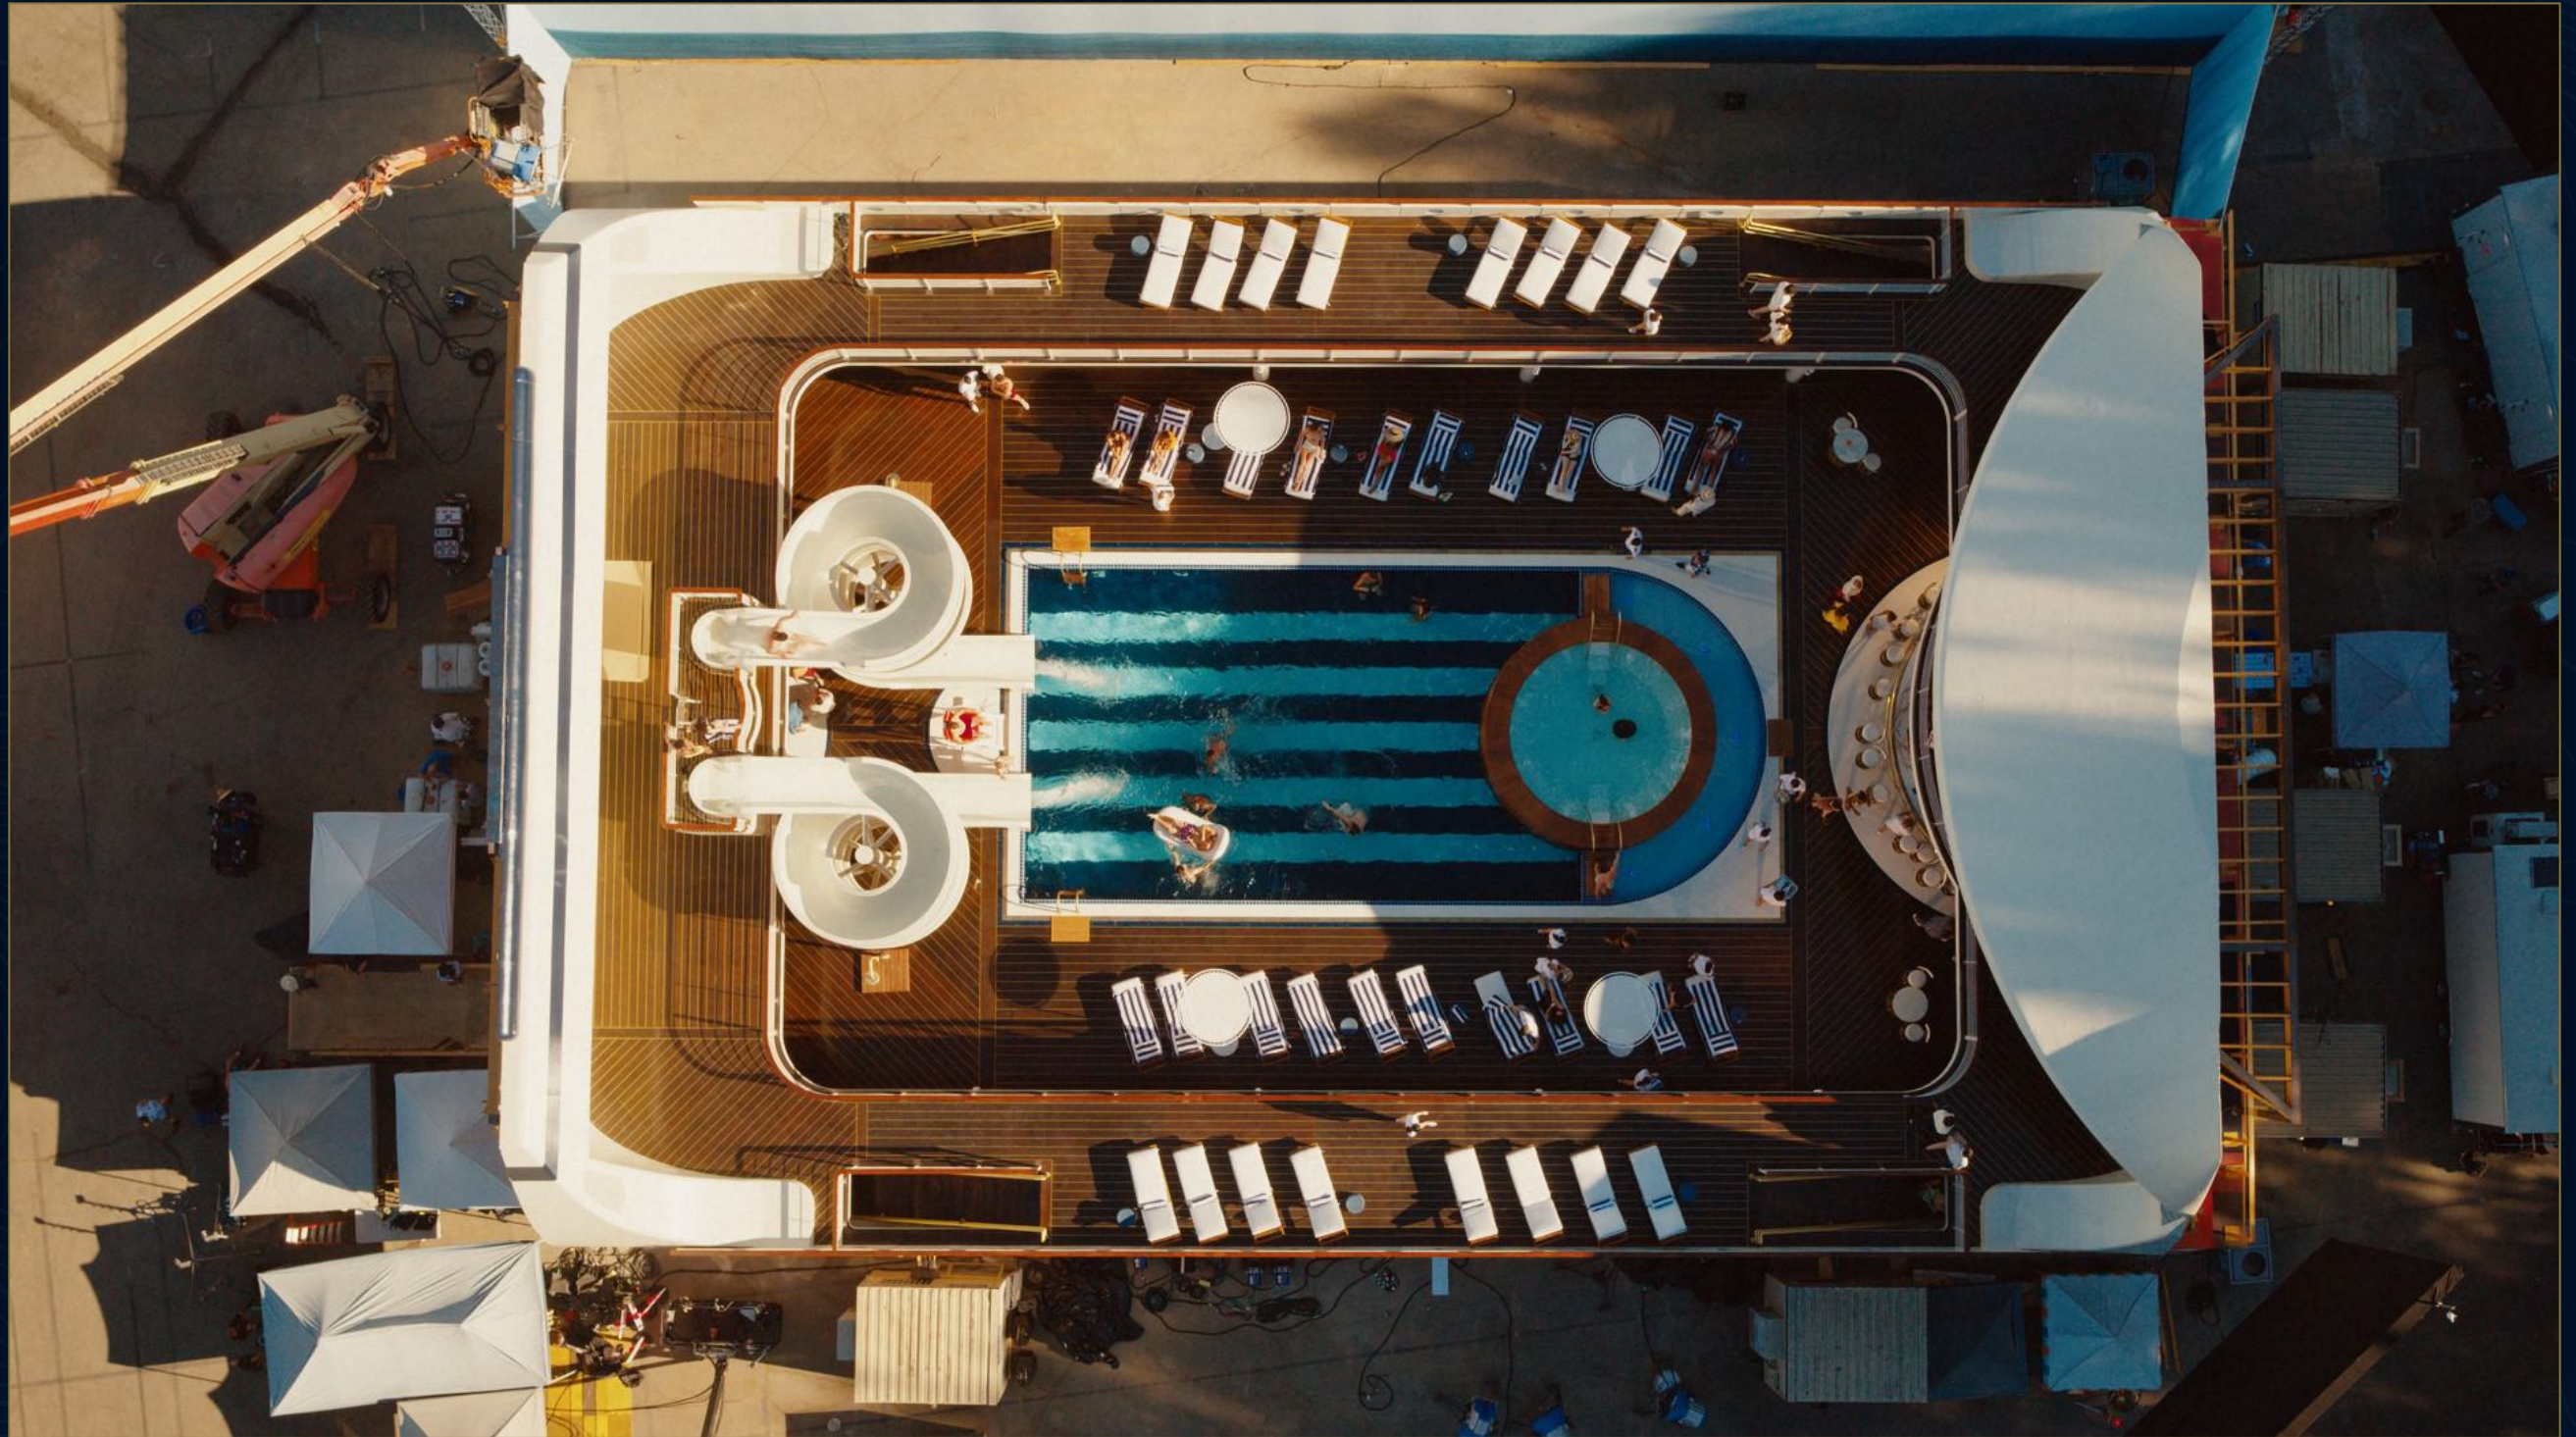

# THE LEISURE DECK

MODEL BY RYAN GARTON

SET DESIGN BY CHEYENNE BELL