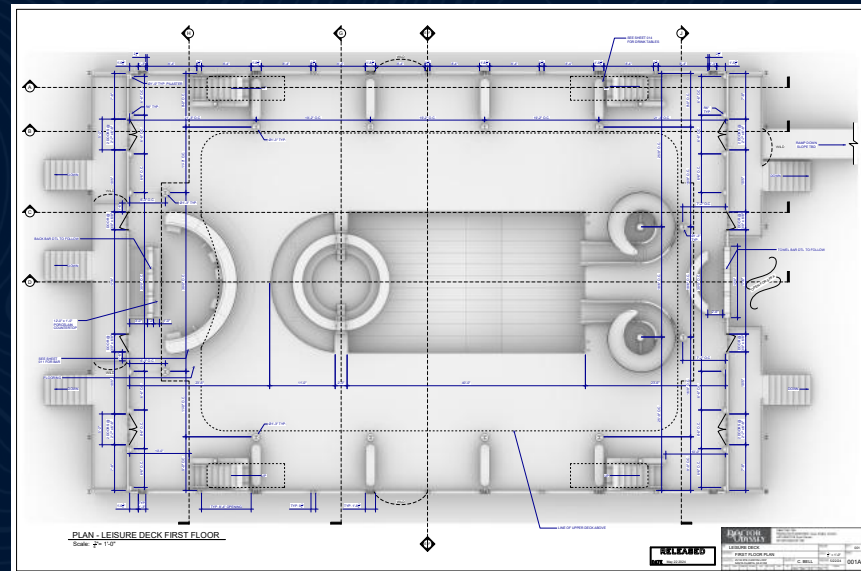

# THE LEISURE DECK

MODEL BY RYAN GARTON

SET DESIGN BY CHEYENNE BELL