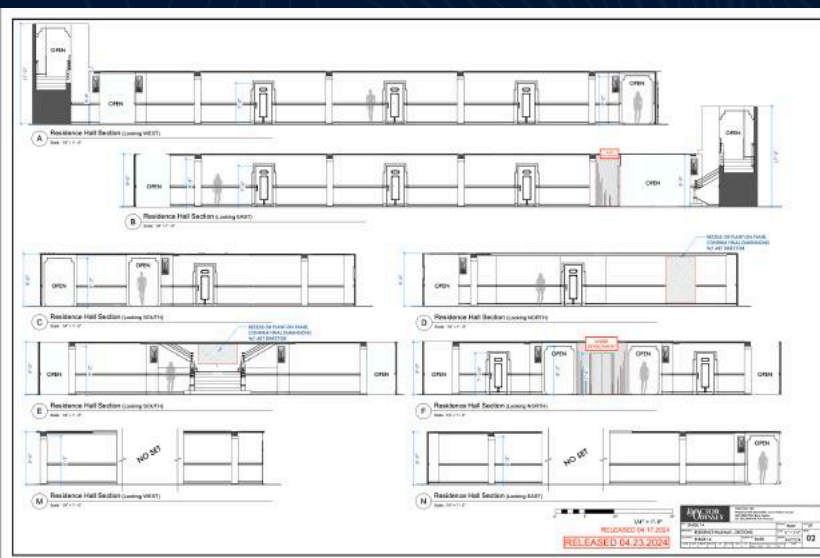

# THE HALLWAY & ELEVATORS

MODEL BY TRISTAN MILES THEOPHOLIS DALLEY

GRAPHICS BY EVAN REGESTER

SET DESIGN BY TRISTAN M. T. DALLEY AND MINDI TOBACK