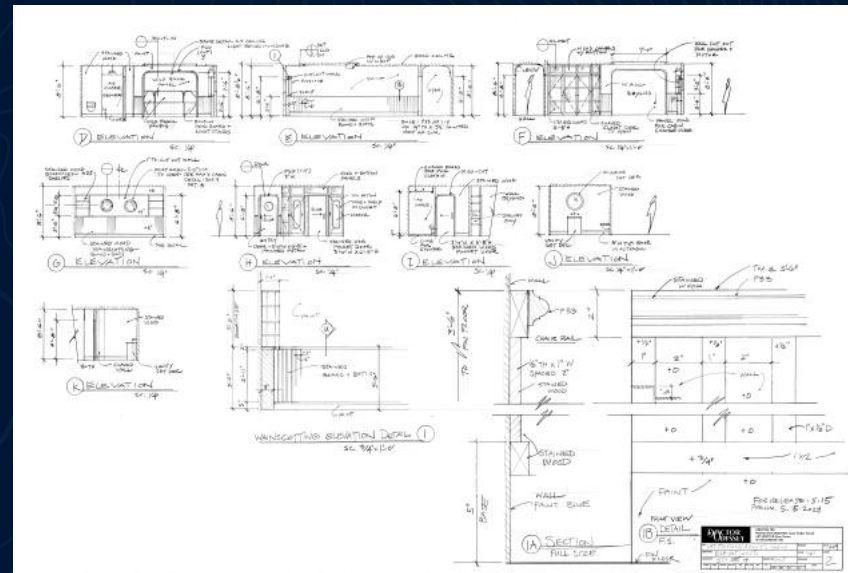

SET DESIGN BY MINDI TOBACK