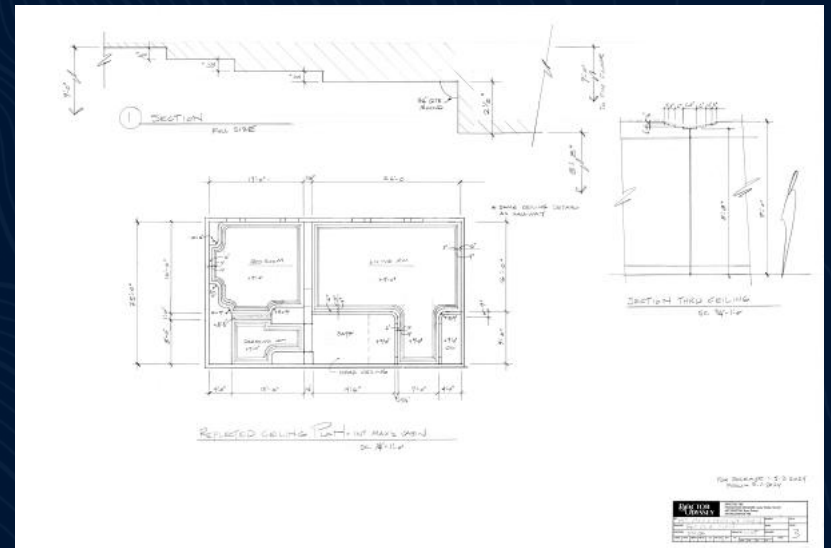

# THE DOCTOR'S CABIN

MODEL BY TRISTAN MILES THEOPHOLIS DALLEY

GRAPHICS BY EVAN REGISTER

SET DESIGN BY MINDI TOBACK