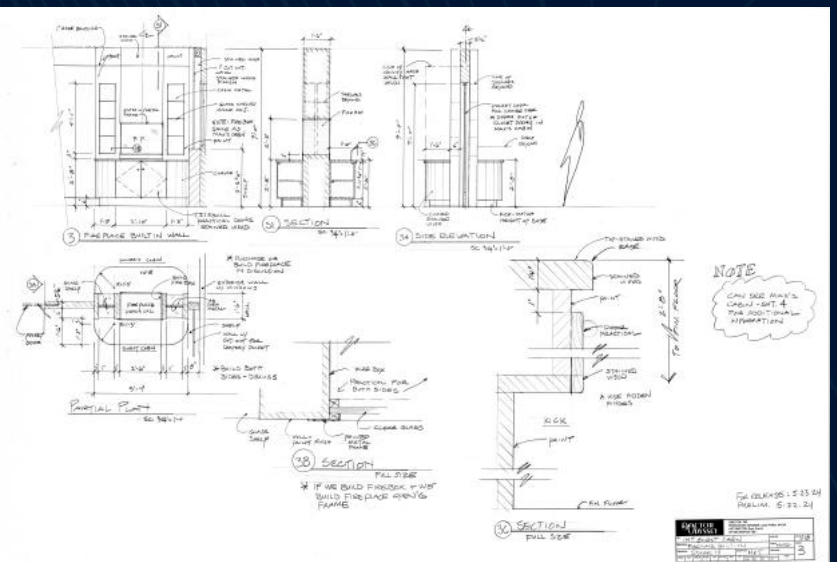

SET DESIGN BY MINDI TOBACK