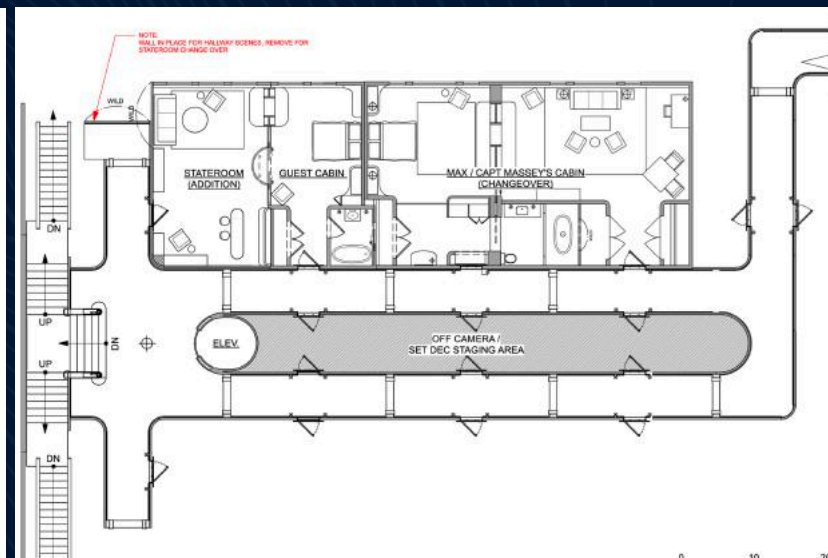

# THE HALLWAY & ELEVATORS

MODEL BY TRISTAN MILES THEOPHOLIS DALLEY

GRAPHICS BY EVAN REGESTER

SET DESIGN BY TRISTAN M. T. DALLEY AND MINDI TOBACK