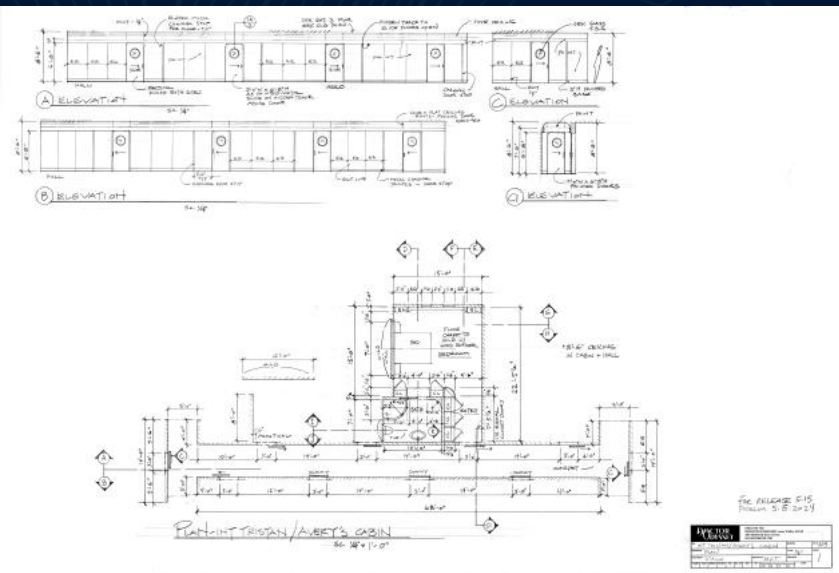

SET DESIGN BY MINDI TOBACK