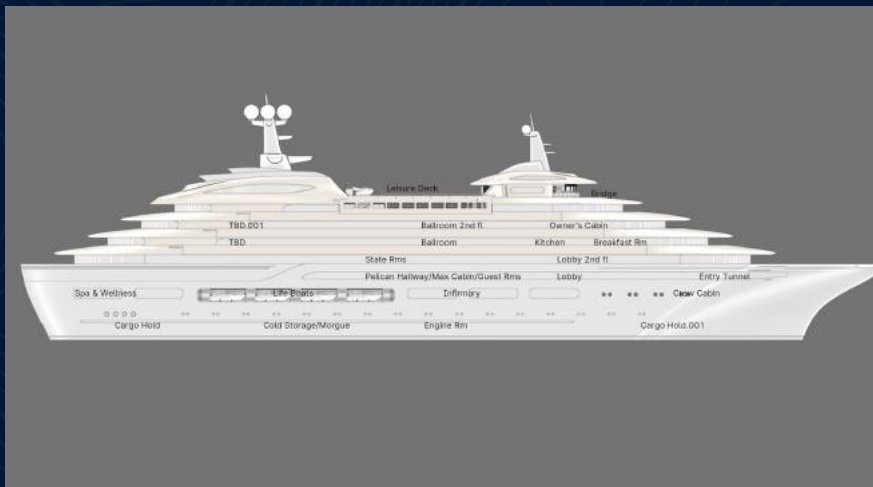

RENDERINGS BY ZERO ZHANG