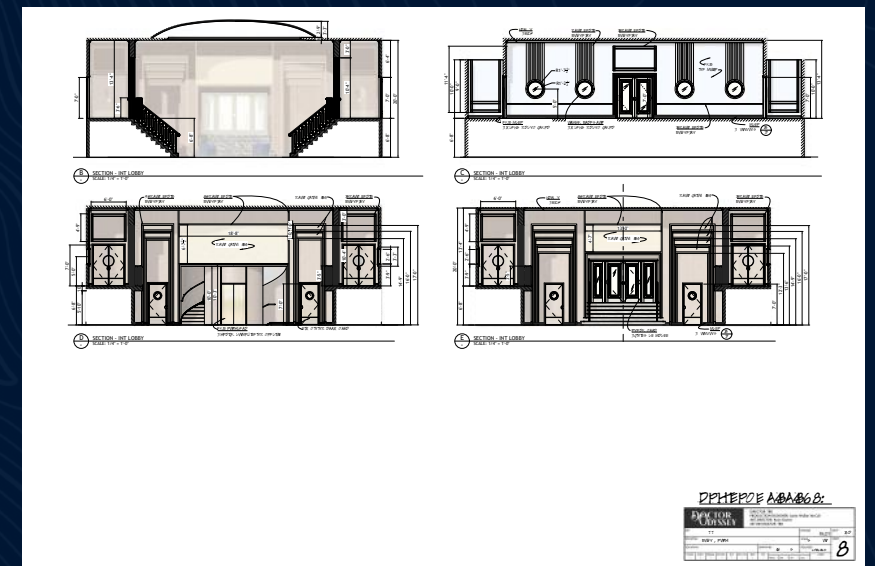

SET DESIGN BY TIM CROSHAW AND MINDI TOBACK