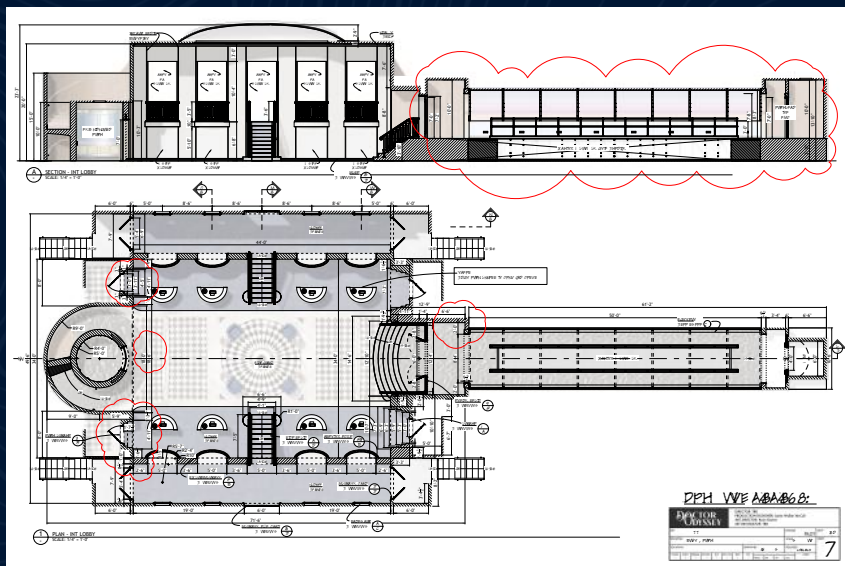

SET DESIGN BY TIM CROSHAW AND MINDI TOBACK