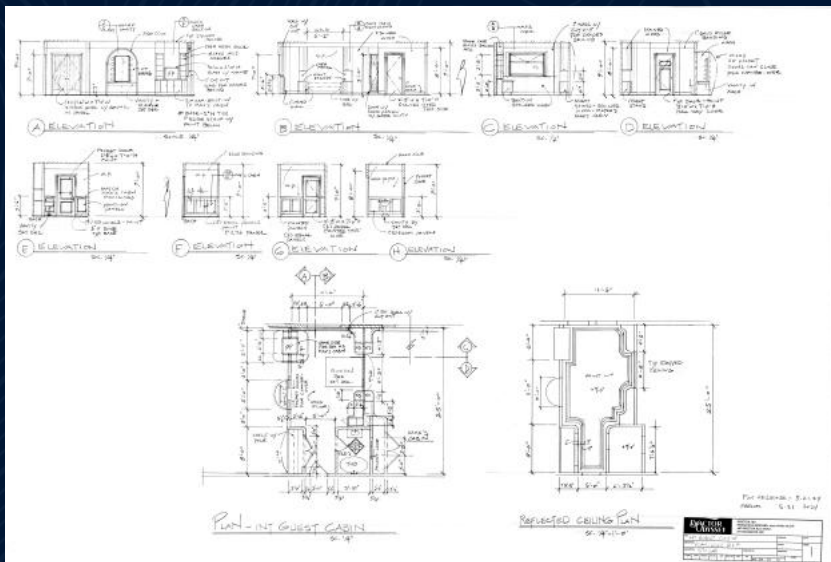

# THE GUEST CABIN

MODEL BY TRISTAN MILES THEOPHOLIS DALLEY

GRAPHICS BY EVAN REGISTER

SET DESIGN BY MINDI TOBACK