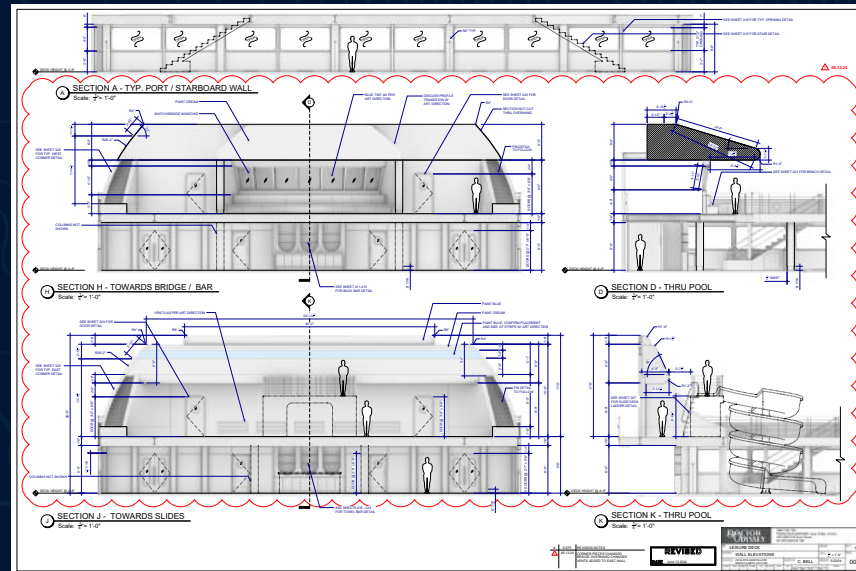

# THE LEISURE DECK

MODEL BY RYAN GARTON

SET DESIGN BY CHEYENNE BELL