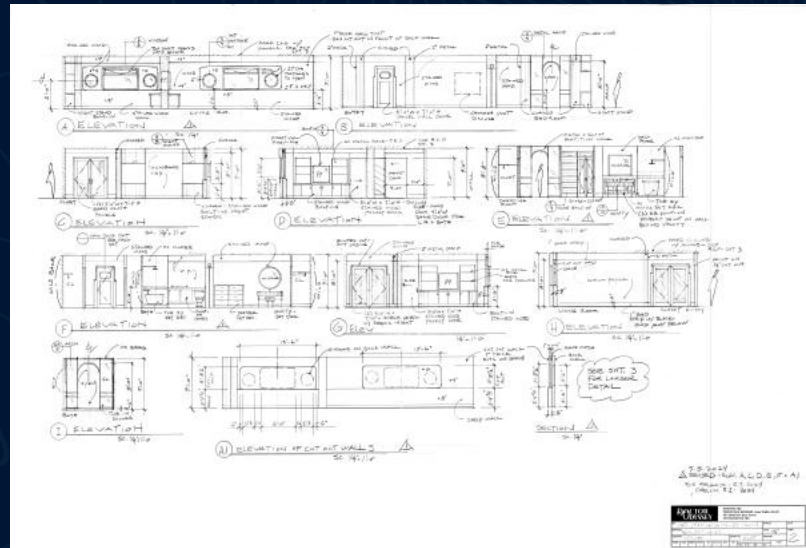

# THE DOCTOR'S CABIN

MODEL BY TRISTAN MILES THEOPHOLIS DALLEY

GRAPHICS BY EVAN REGISTER

SET DESIGN BY MINDI TOBACK