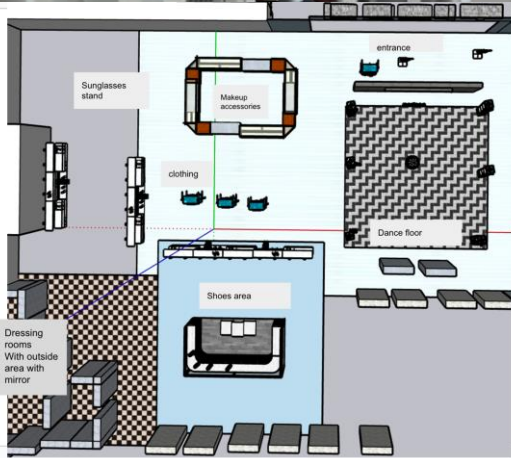

Clothing words on separate ring,
hung from hole drilled into tray

Additional words on separate ring,
hung from hole drilled into tray

Additional words will be mounted to
construction paper and laminated. Hung by two
loose binder rings in left and right top corners

SPAULDING ELEMENTARY SHOOTING STARS SCHOOL HALLWAYS

PLANETARIUM & HAWKINGS PROJECTION SPACE

INTERACTIVE PLANETARIUM AT OBSERVATORY UNIV CAMPUS

INTERACTIVE PLANETARIUM AT OBSERVATORY UNIV CAMPUS

E11 = MARIA'S DAD	D14 = PENNY	A14 = ELENA	A03 = OPPOSITION ALTERNATE
E10 = MARIA	D13 = CHUCK	A13 = JODI	A02 = OPPOSITION ALTERNATE
E09 = MARIA'S MOM	D12 = DIANE	A12 = ROSE	A01 = OPPOSITION ALTERNATE
	D11 = ROSE'S DAD	A11 = SPAULDING TEACHER	
	D10 = ROSE'S MOM		

WHIZ KIDS COMPETITION

WHIZ KIDS- BUILDING MELODYS WHIZ KID BOOTH

Prelim sketchup groundplan

Dance floor seeing through to clothing/ makeup/ dressing room/ shoes/ outside store

ROSE & MELODY DAY AT MALL BEFORE