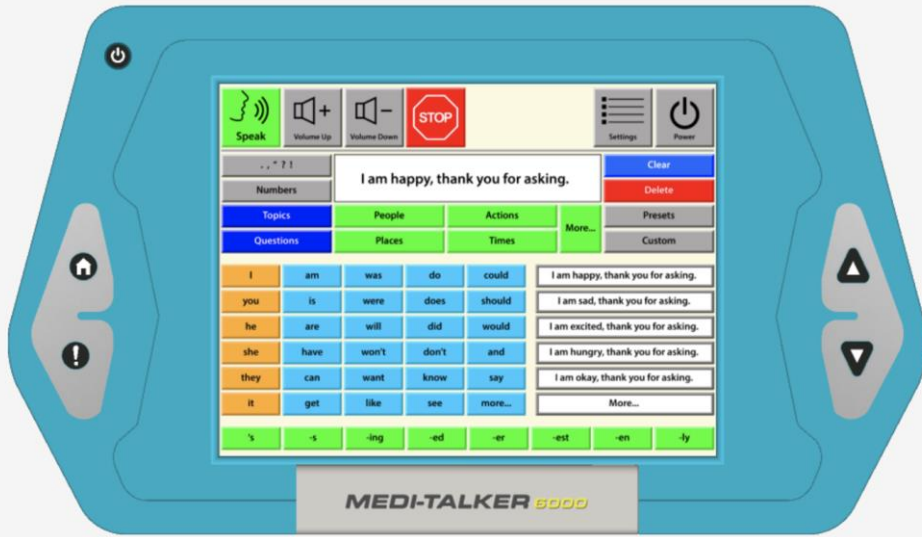

The Tango.

It takes two to tango. Speaking... and listening.

The device I created. It was created to acknowledge that the listeners and teachers and speech therapists - communication partners - are key in terms of ever getting acceptance. It helped change some thinking in the field. IE: the type of change that Melody so desperately needed

The First Tango.

Just sharing a fund day with my CTO and Tom.

OUR CONSULTANTS FOR MEDITALKER WITH
THEIR FIRST DEVICE
RICHARD AND TOM ELLISON

Medi-Talker Design

Proposed Communication Board Layout

Size and layout will change to suit sourced wheelchair tray