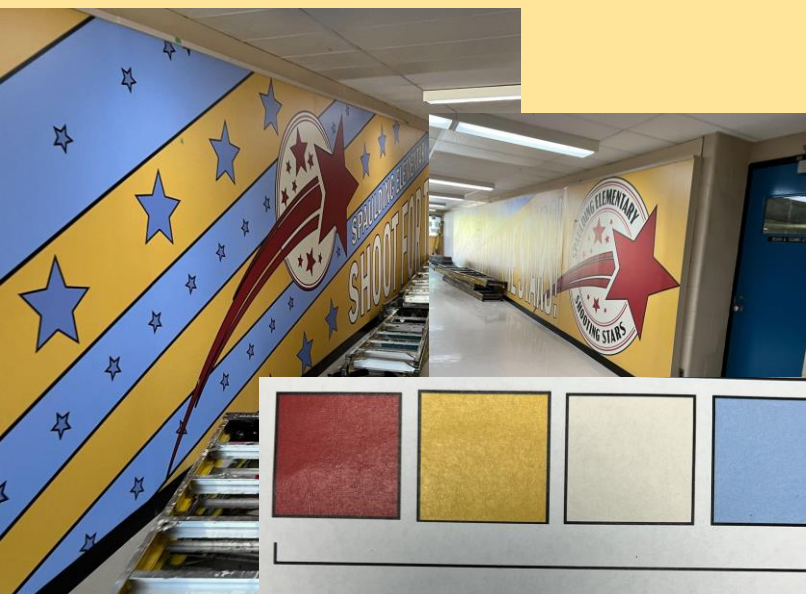

ACCESSIBILITY

ISSUED
JUNE 16, 2022

SPAULDING
ELEMENTARY SCHOOL

GET
GARDENING

SQUARE
RECTANGLE
CIRCLE
OVAL
RHOMBUS

A B C D E
F G H I J
K L M N O
P Q R S
T U V W X Y Z

PORTER

**H4-6 CLASS PORTABLE INTERIOR
AND VIEW OF SCHOOL FIELD**