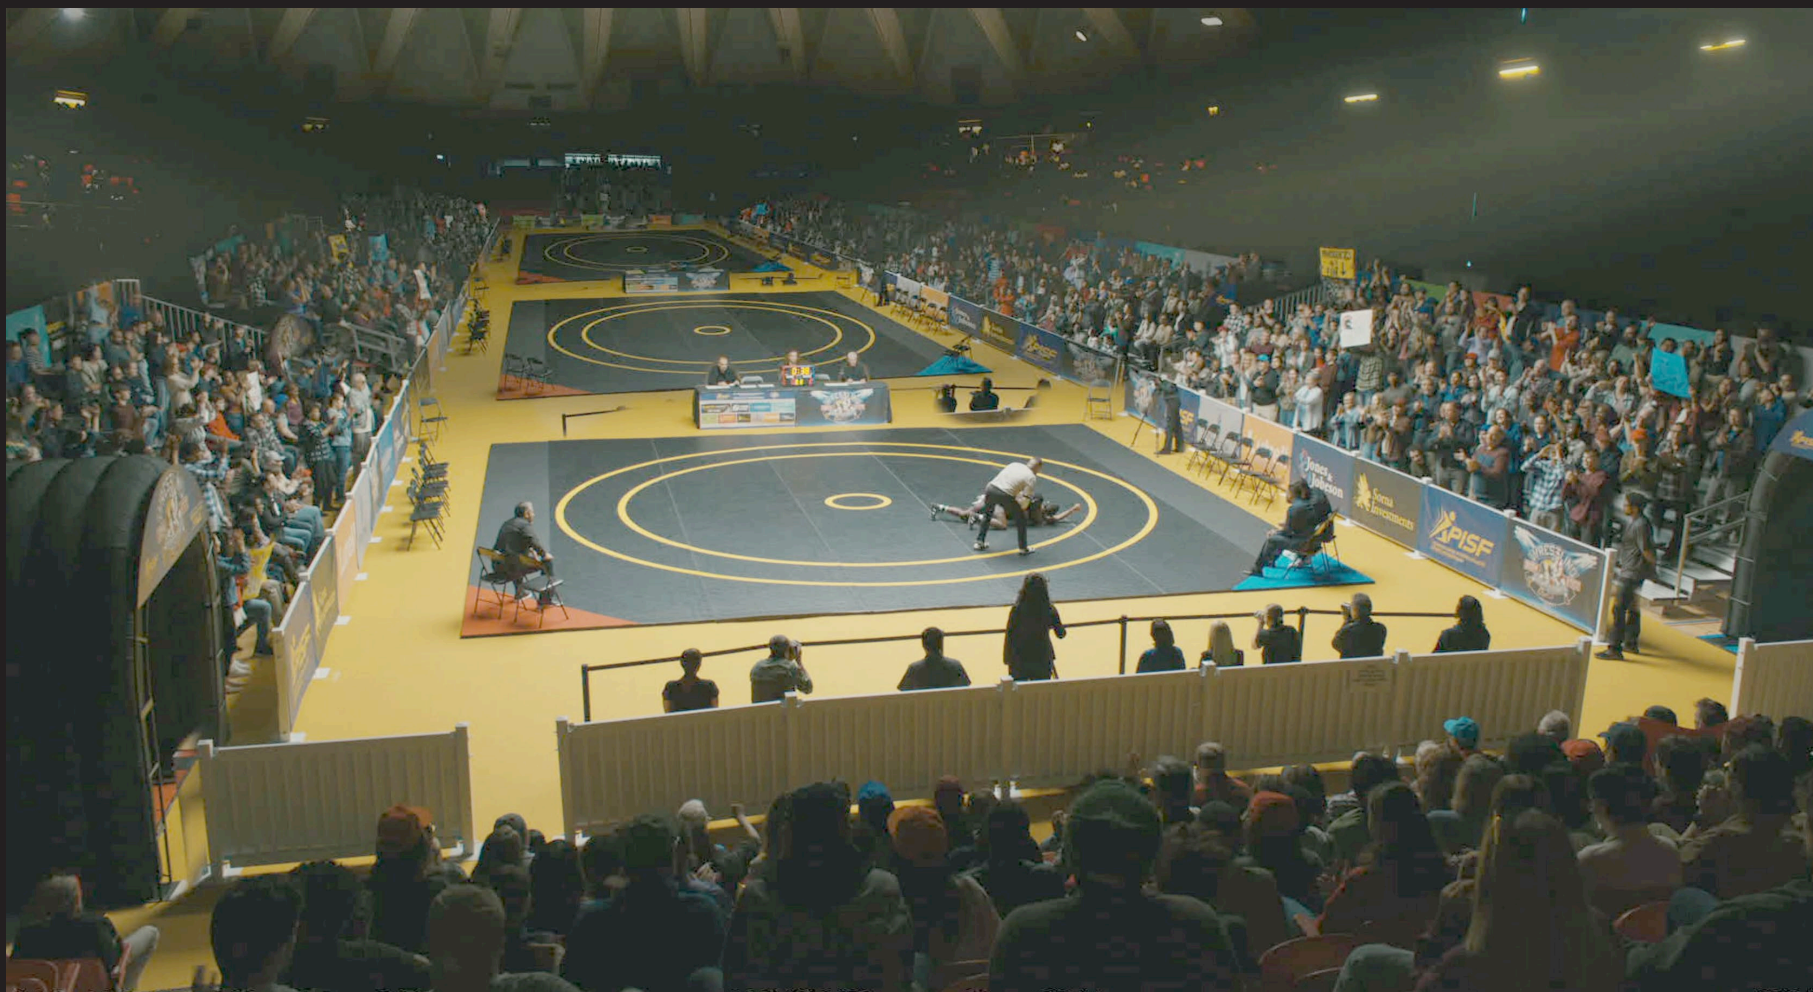

WRESTLING STATE CHAMPIONSHIP