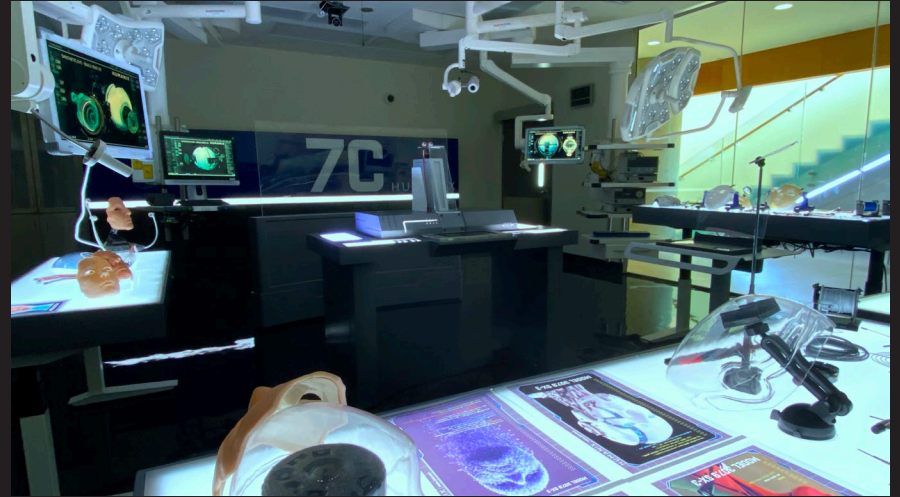

Accused is an anthology series that collects intense topical human stories of crime and punishment. Told from a defendant's point of view through flashbacks, each episode quickly explores a different crime, in a different city with an entirely original cast.

A world of unique character studies of individuals caught up in the legal system.

HUMANIX ROBOTICS LAB

MEGAN AND JOHN'S HOUSE

ROBOT POD

208 - Megan's story

208 - Megan's story

MEGAN AND JOHN'S HOUSE

MEGAN AND JOHN'S HOUSE