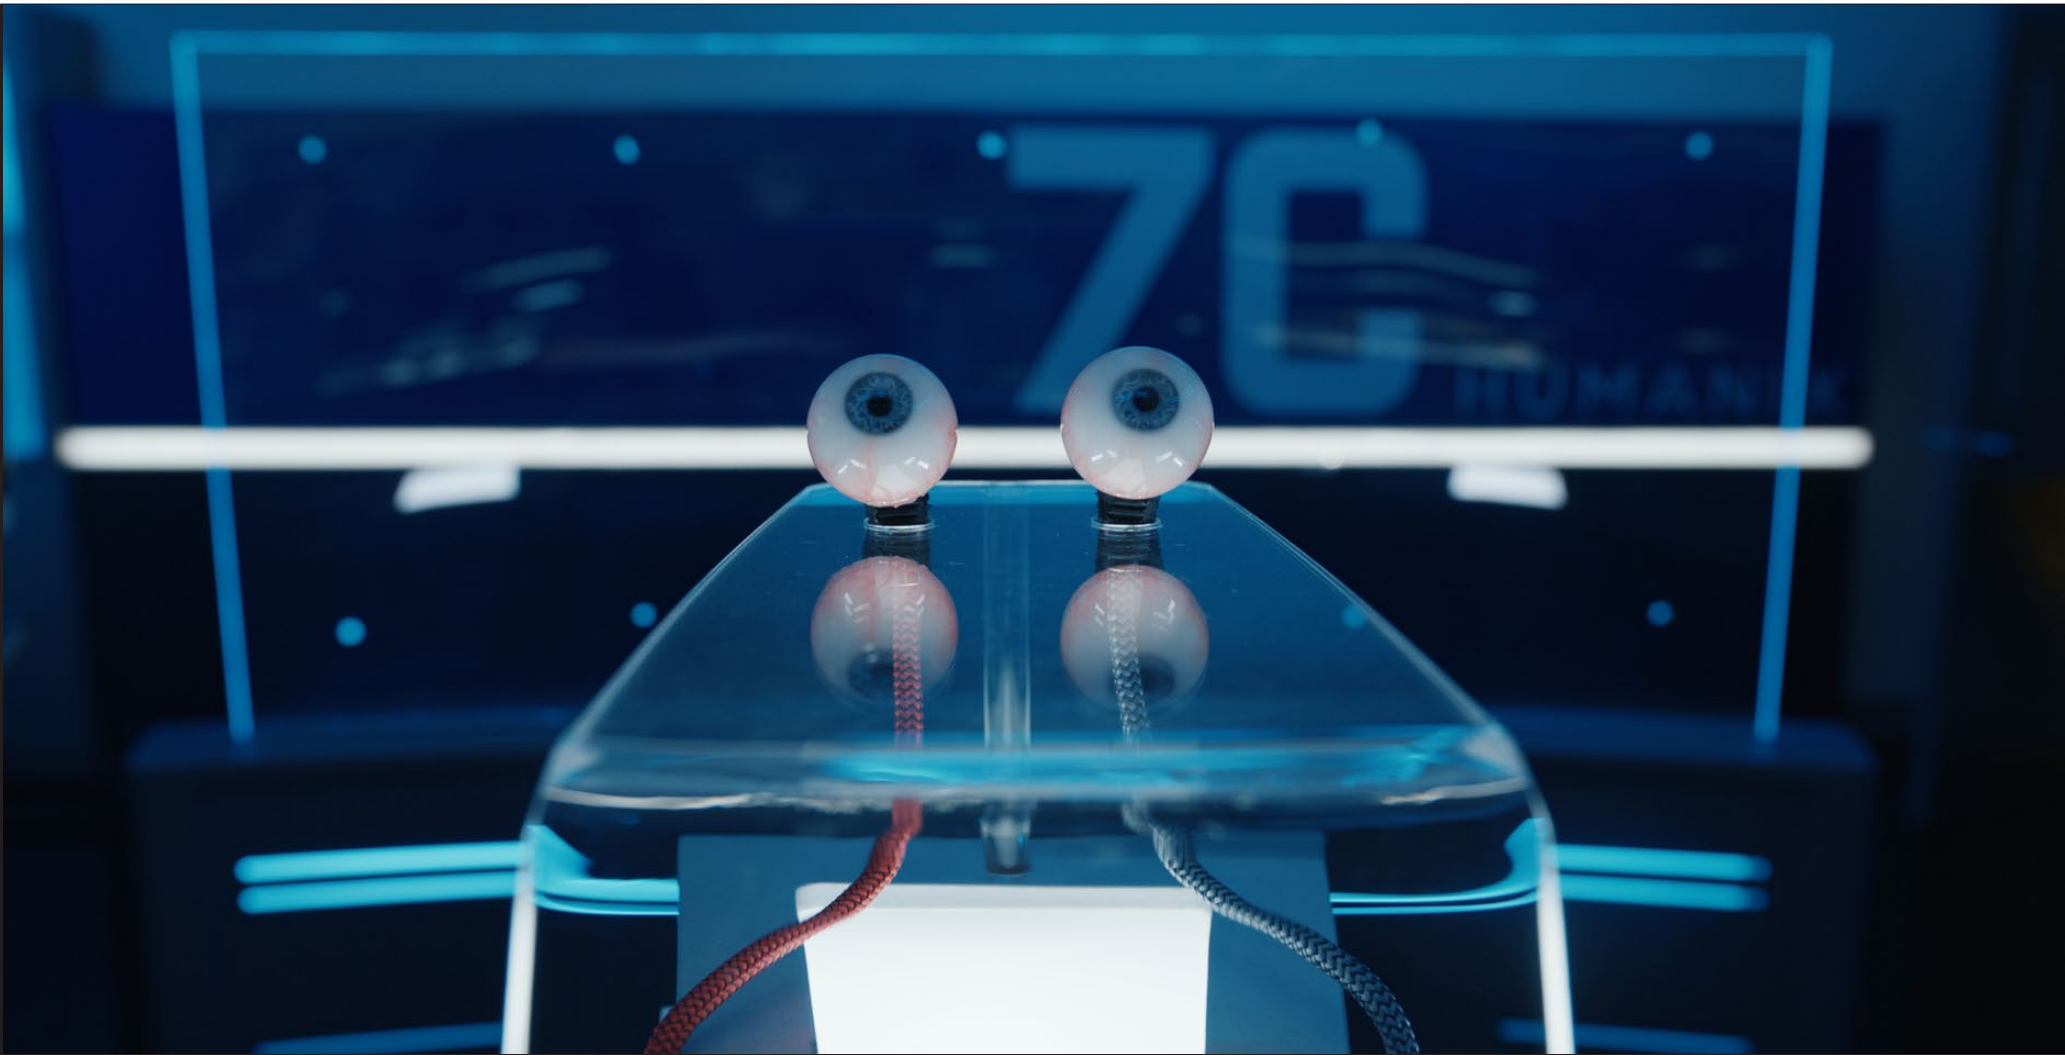

ACCUSED S2

PRODUCTION DESIGNER
ROCCO MATTEO

ART DIRECTORS
RUDY BRAUN MARIA GUTIERREZ

SET DECORATOR
PETER NICOLAKAKOS

PROPS MASTER
CHARLES McGLYNN

CONSTRUCTION COORDINATOR
JOE MADZIAK

KEY SCENIC ARTIST
ELIOT REVINGTON

Accused is an anthology series that collects intense topical human stories of crime and punishment. Told from a defendant's point of view through flashbacks, each episode quickly explores a different crime, in a different city with an entirely original cast.

A world of unique character studies of individuals caught up in the legal system.

HUMANIX ROBOTICS LAB

MEGAN AND JOHN'S HOUSE

ROBOT POD

208 - Megan's story

208 - Megan's story

MEGAN AND JOHN'S HOUSE

MEGAN AND JOHN'S HOUSE