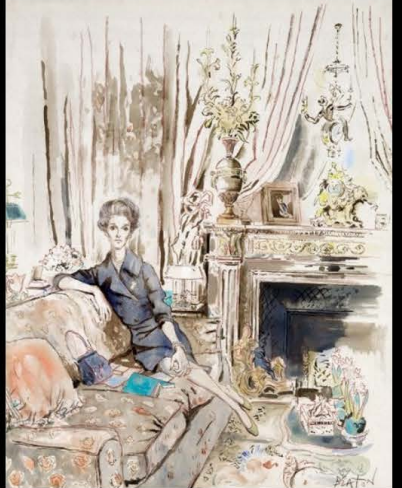

CAPOTE / REFERENCE & MOOD / *Paley 5th Ave. Apt.*