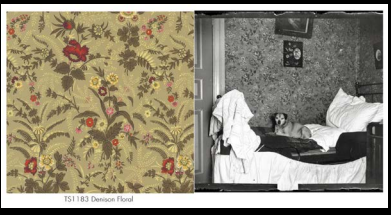

CBS CONFERENCE ROOM - 1955 / LOCATION DRESS

PALEY PRIVATE PLANE 1955 / SET PIECE REFABRICATION

ANN WOODWARD HOME - 1955
OYSTER BAY, LONG ISLAND

LOCATION DRESS

1932 MISSOURI ROOMING HOUSE / DRESSED LOCATION