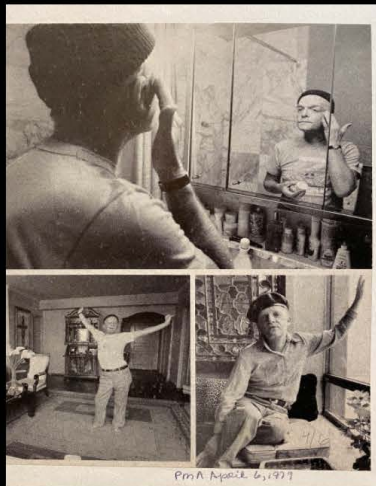

CAPOTE / REFERENCE & MOOD / U.N. Plaza Apt.