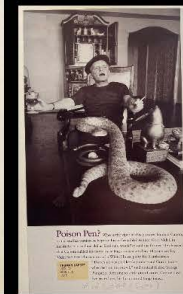

CAPOTE / REFERENCE & MOOD / U.N. Plaza Apt.