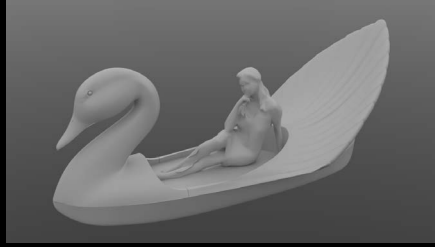

TRUMAN'S FEVER DREAM SWAN / DESIGN & FABRICATION