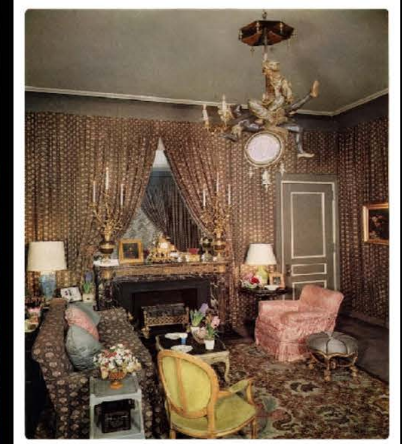

CAPOTE / REFERENCE & MOOD / *Paley 5th Ave. Apt.*