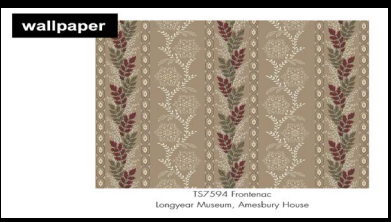

CBS CONFERENCE ROOM - 1955 / LOCATION DRESS

PALEY PRIVATE PLANE 1955 / SET PIECE REFABRICATION

ANN WOODWARD HOME - 1955
OYSTER BAY, LONG ISLAND

LOCATION DRESS

1932 MISSOURI ROOMING HOUSE / DRESSED LOCATION