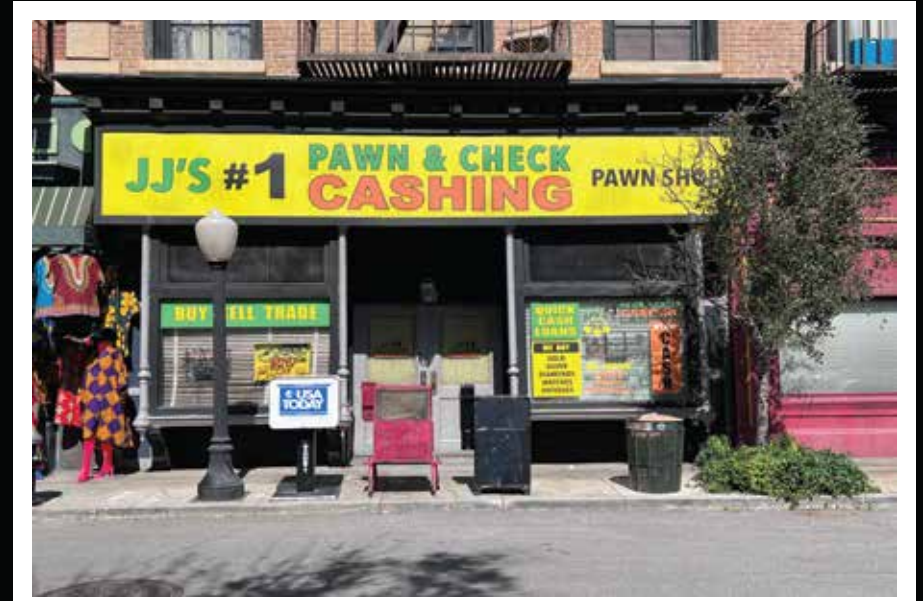

SET DECORATOR: ANN SHEA

GRAPHIC DESIGNER: SHARISSE PETROSSIAN

BOB  ABISHOLA

A graphic design for JJ'S #1 Pawn & Check Cashing and Bright's Bagel Bakery. It includes a yellow sign for 'JJ'S #1 PAWN & CHECK CASHING PAWN SHOP', a green sign for 'BUY SELL TRADE', a white sign for 'BRIGHT'S BAGEL BAKERY' with a logo and hours, and a white sign for 'QUICK CASH LOANS' and 'JJ'S #1 PAWN & CHECK CASHING' with a logo and services.