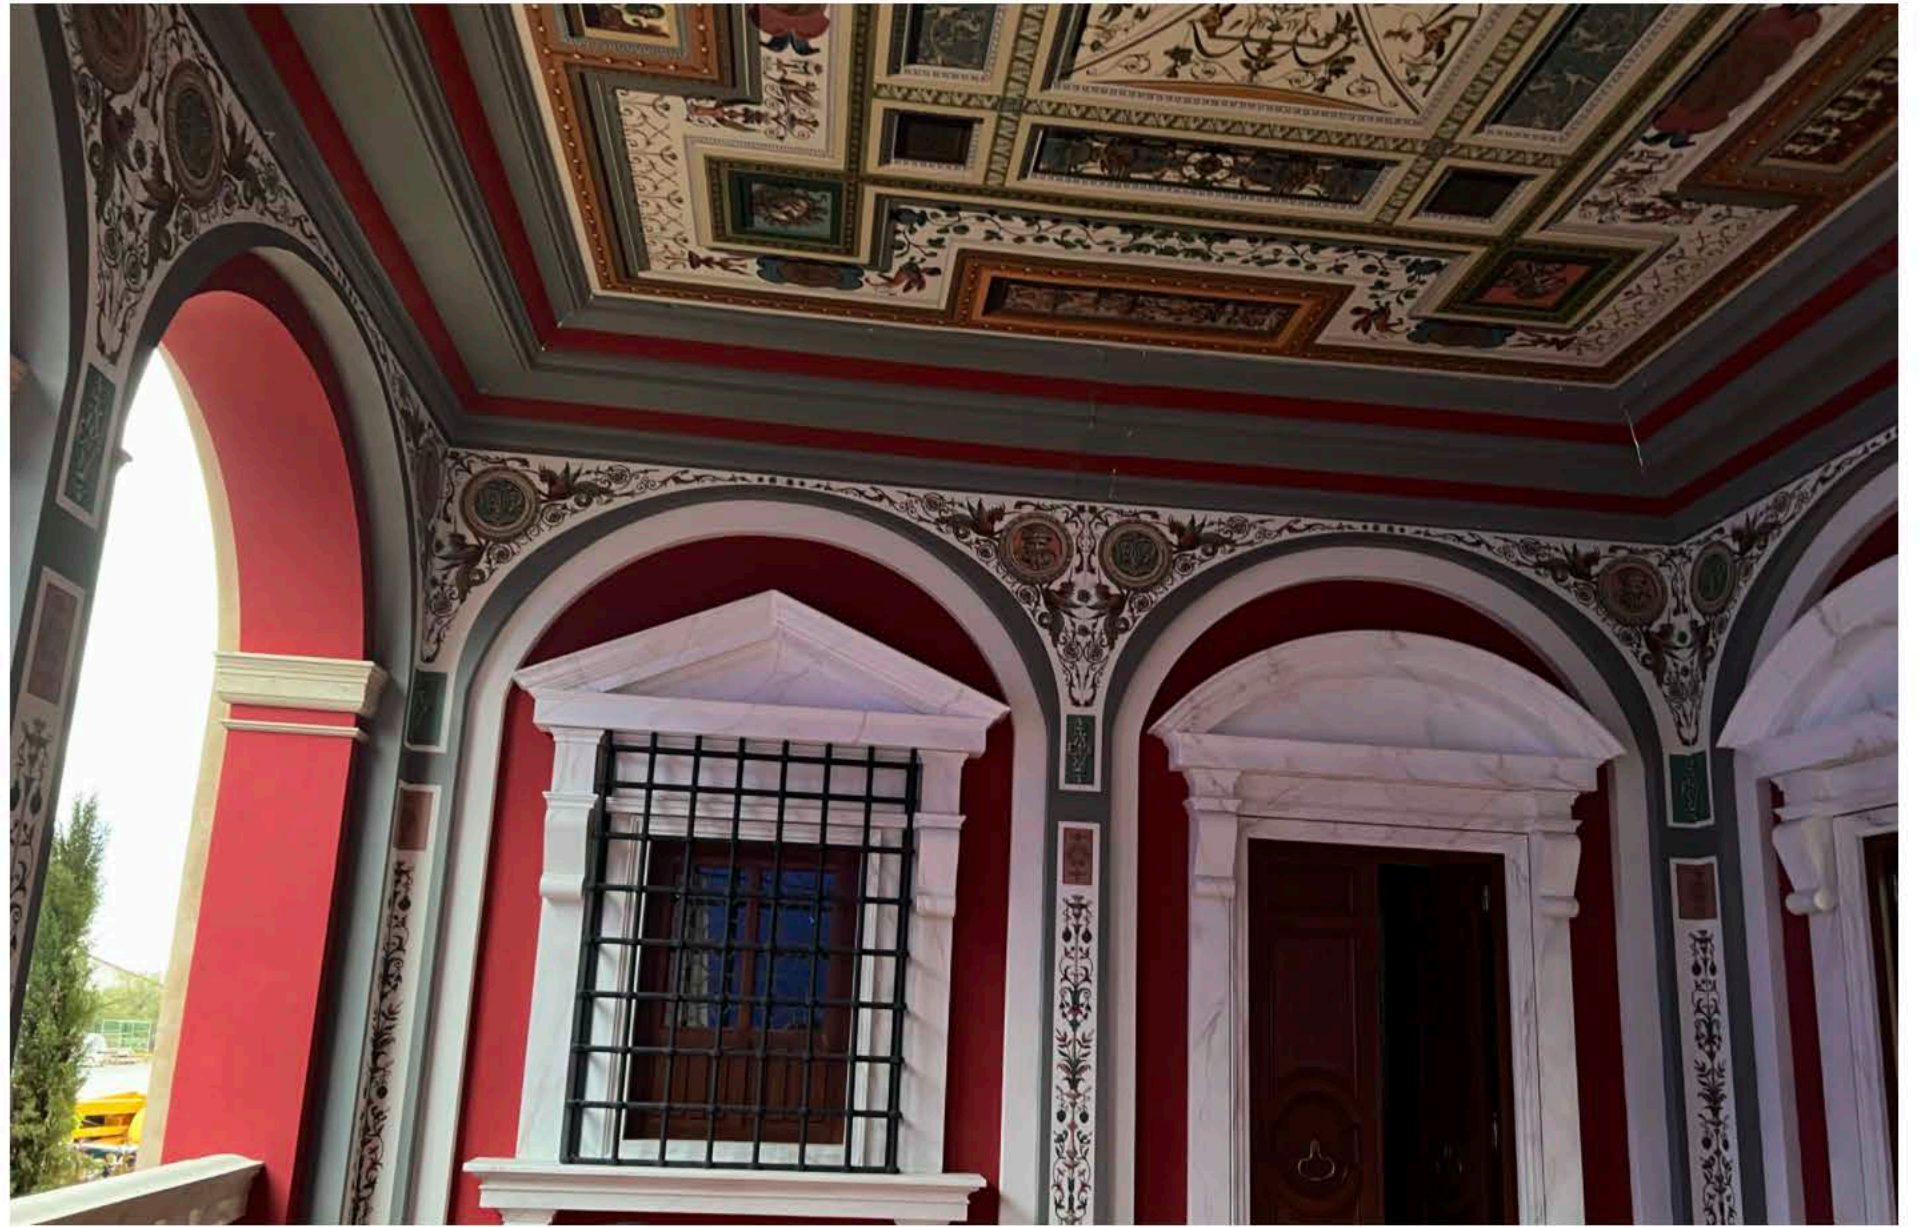

Film :	THE SERPENT QUEEN 2	Date :	03/22/2023
Set :	118 - FLORENTINE PALAZZO - LA VERANDA		
Note :