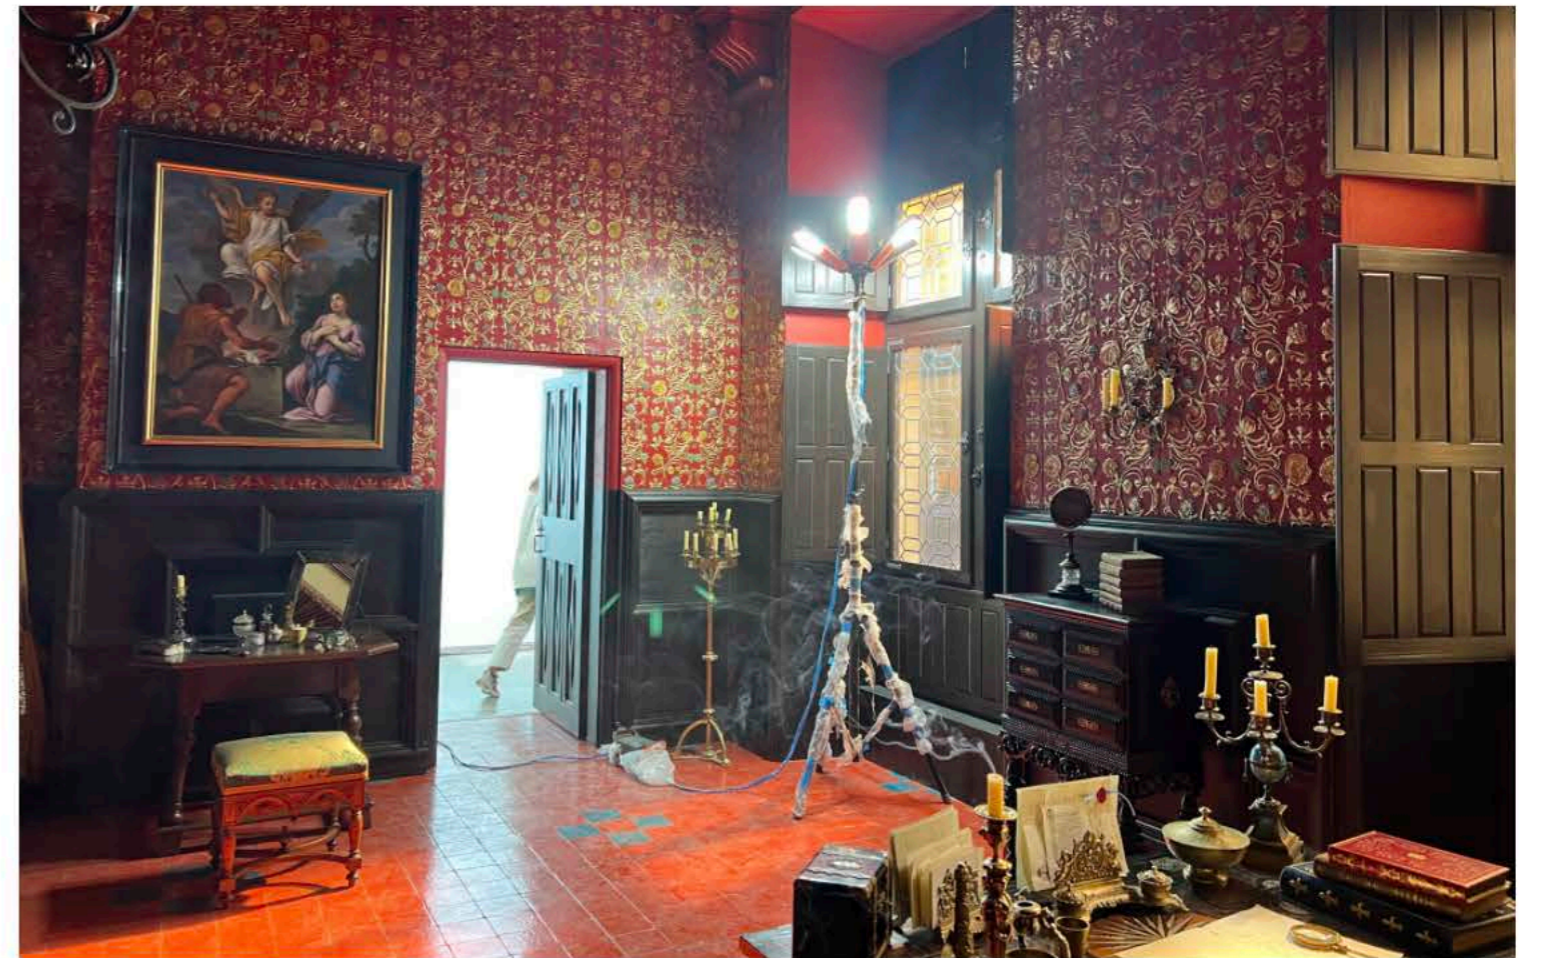

The image shows a decorative book cover with a central vertical column. The top section features a repeating pattern of triangles in maroon, green, and grey, each containing a small yellow three-petaled flower. This is framed by horizontal bands of gold and red. The central column is a plain, light greyish-blue. The bottom section is a solid dark blue-grey, with gold floral motifs in the corners. The title 'Serpent & Queen 2' is written in a white, cursive font across the central column.

Film : SERPENT QUEEN	Date : 22/06/2021
Set : Int. De Guise Apartment	Drwg n° :
Note :	

Film : SERPENT QUEEN	Date : 24/06/2021
Set : Int. Bourbon's Apartment	Drwg n° :
Note :	

Film :	THE SERPENT QUEEN 2	Date :	02/21/2023
Set :	106 - EDITH'S CHURCH		
Note :	LIGHTING OF THE FIRE		