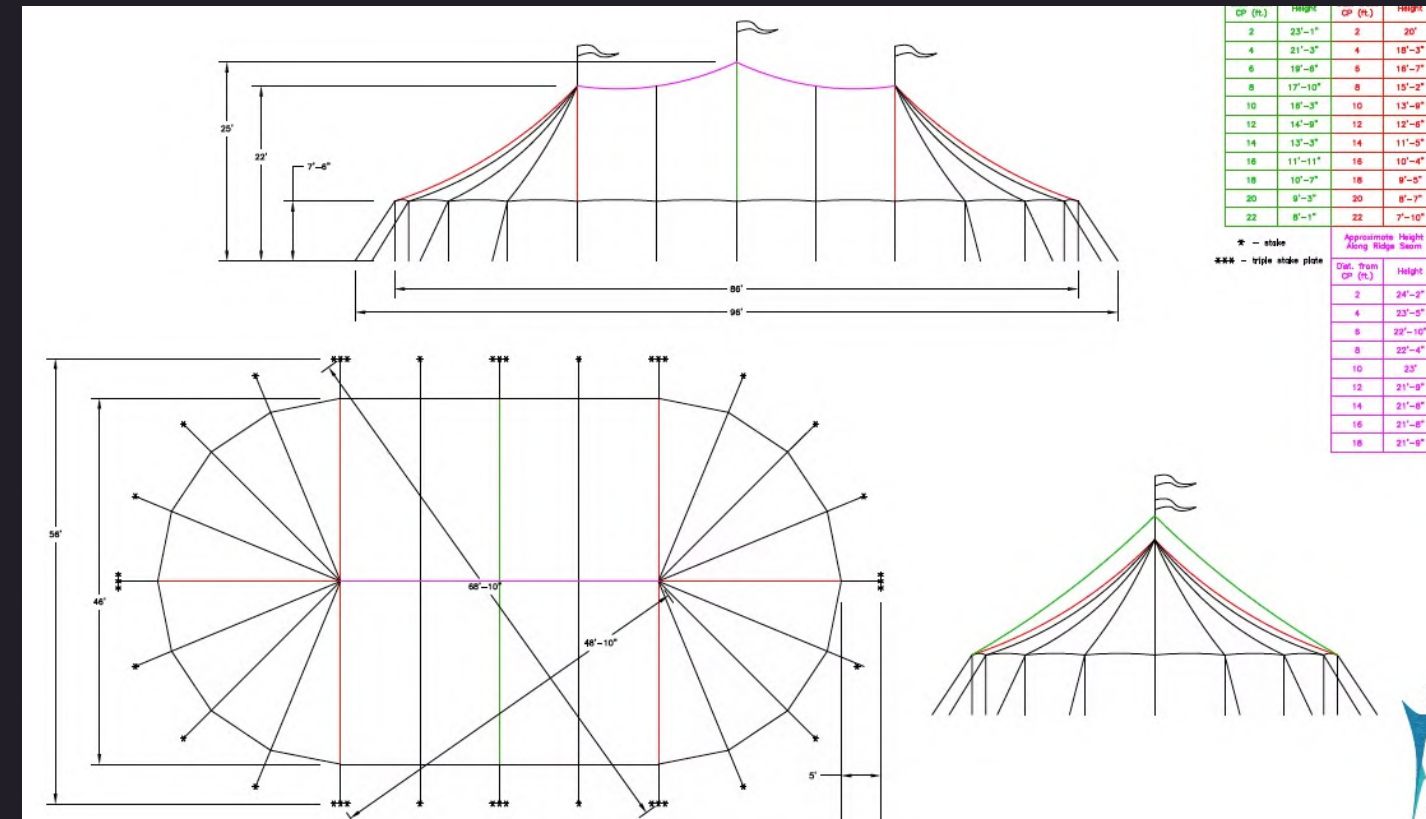

94

SUMMERLAND STAGE BUILD FIRST FLOOR SHEPPERTON, UK

SUMMERLAND STAGE BUILD:

SUMMERLAND BUILT ON STAGE:

REHEARSAL DINNER:

LOCATION BUILD LOS ANGELES, CA

REHEARSAL DINNER:

REHEARSAL DINNER: