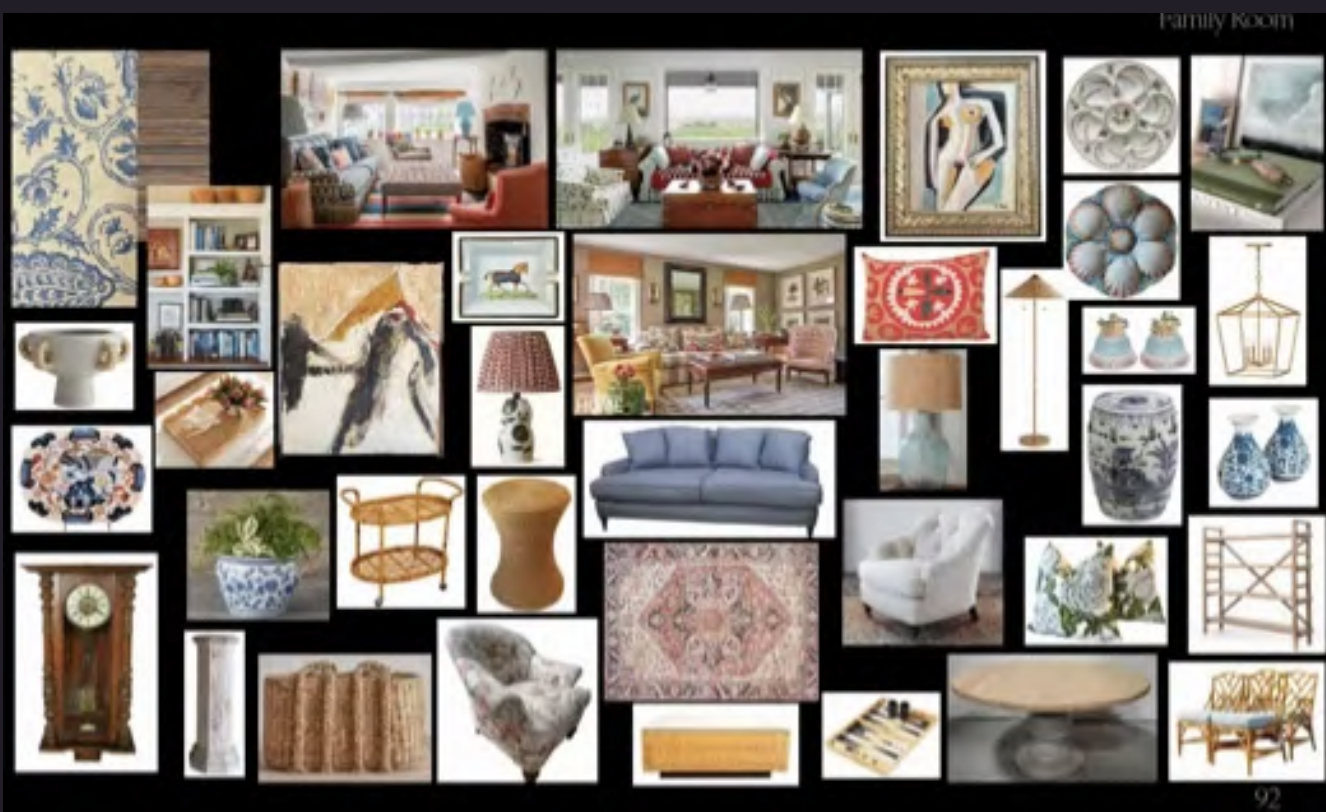

SUMMERLAND INTERIORS:

LOCATION BUILD CAPE COD, MA

SUMMERLAND BOARDS:

08

09

Family Room

92

Kitchen