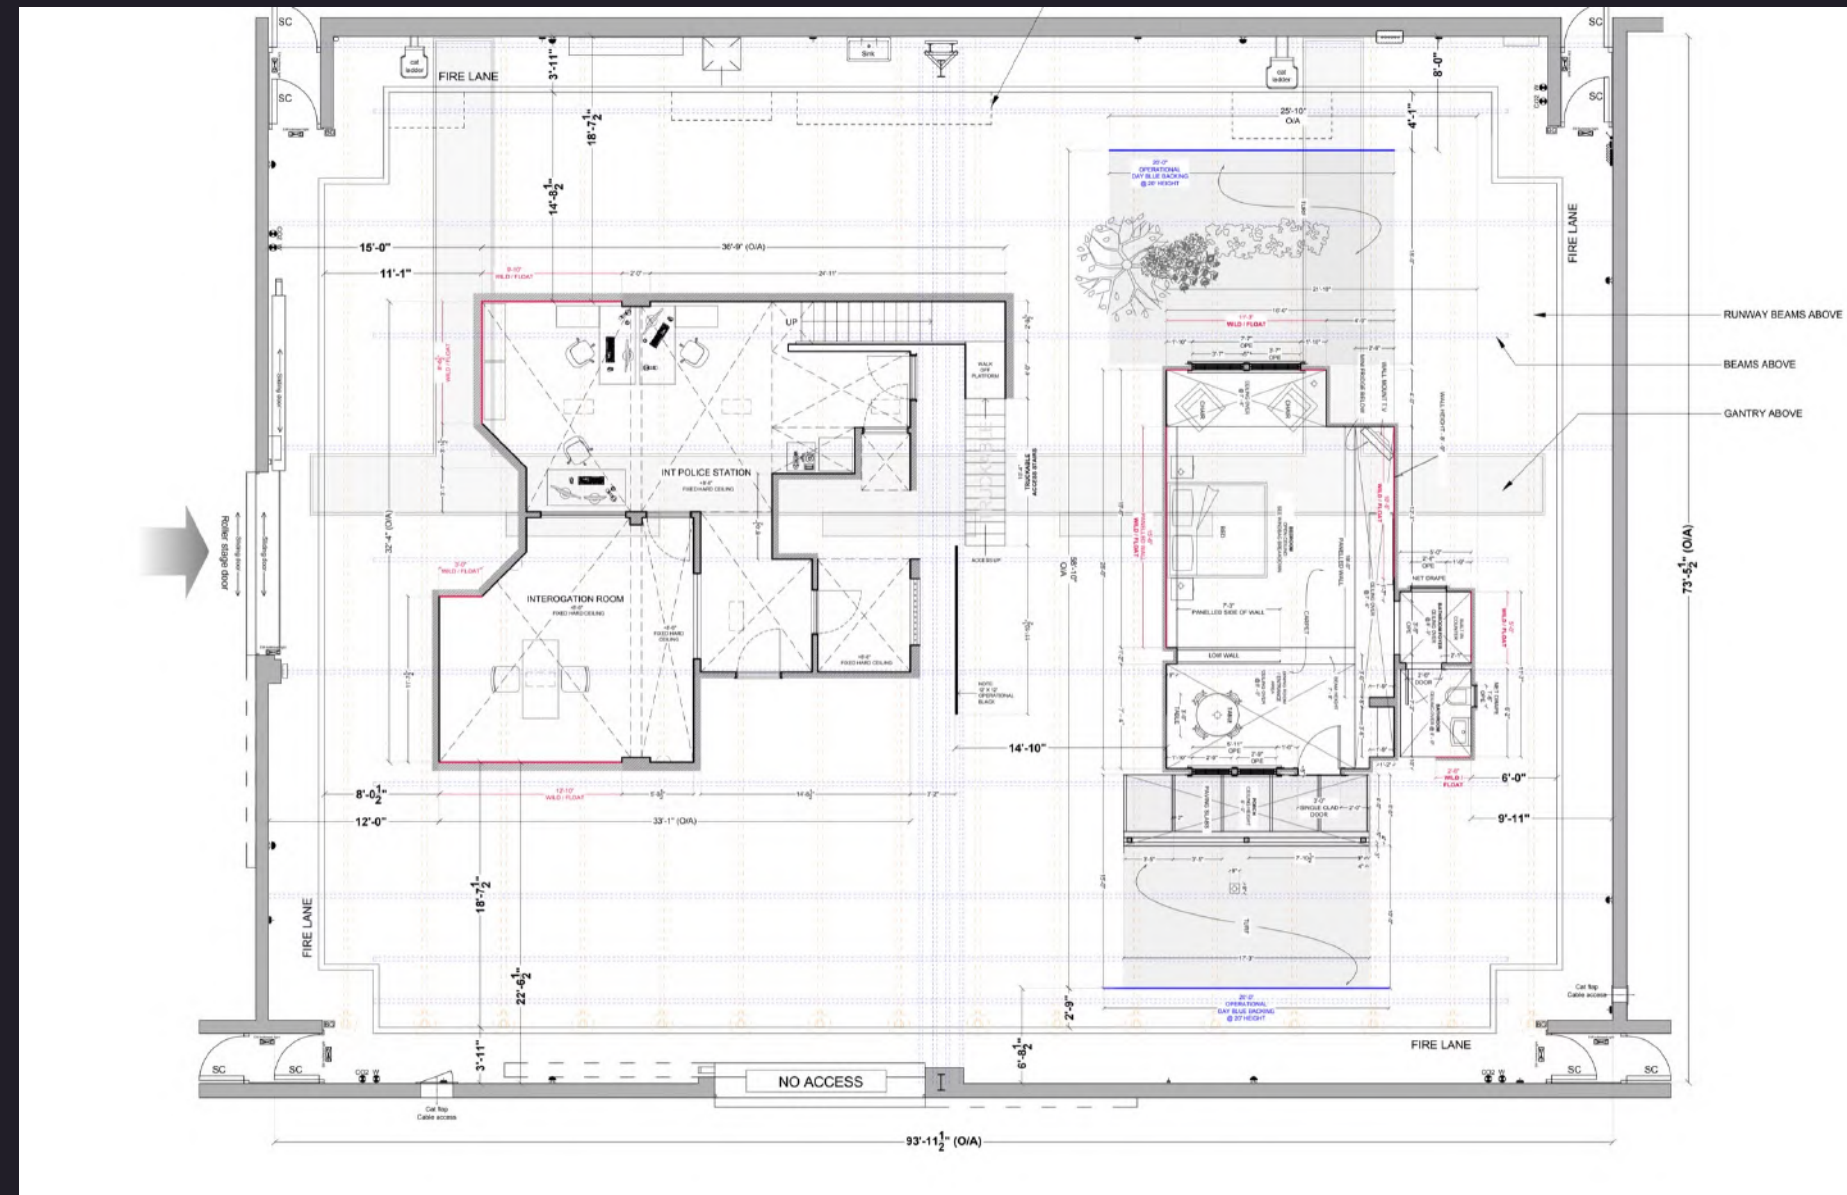

POLICE STATION & SAND DOLLAR MOTEL:

SET BUILD SHEPPERTON, UK