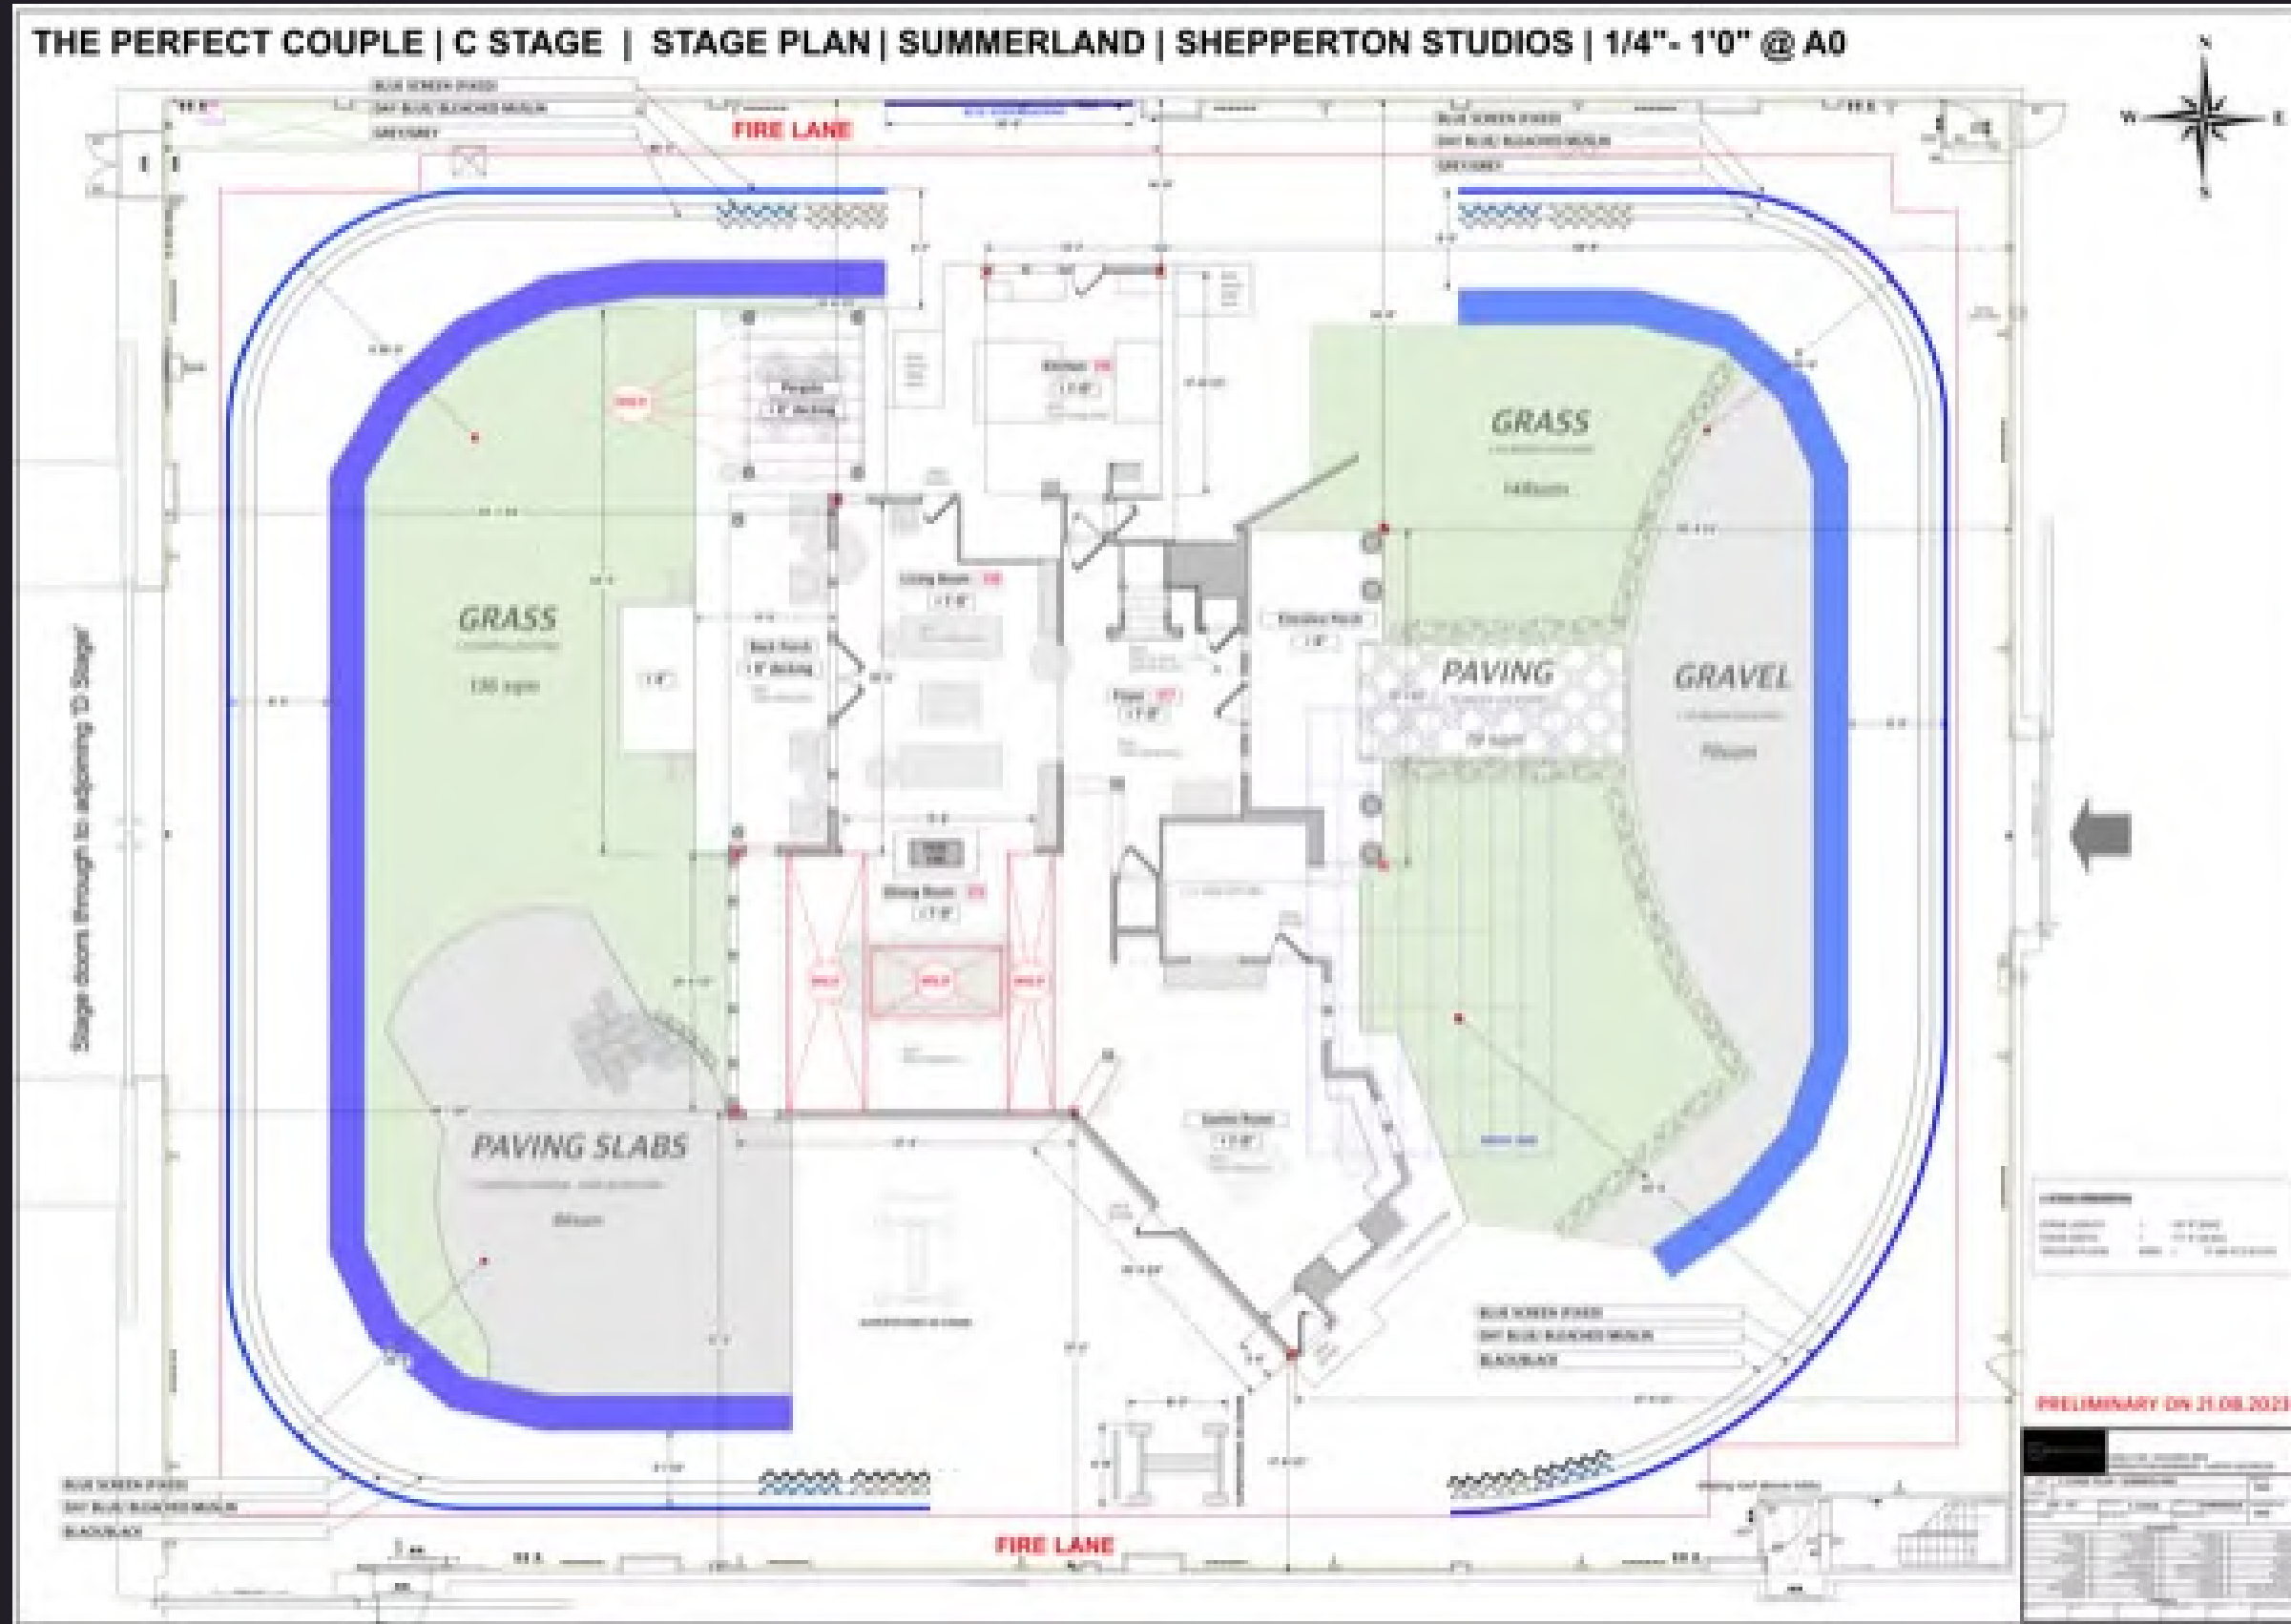

SUMMERLAND INTERIORS:

LOCATION BUILD CAPE COD, MA

SUMMERLAND BOARDS:

08

09

Family Room

92

Kitchen

94

SUMMERLAND STAGE BUILD FIRST FLOOR SHEPPERTON, UK

SUMMERLAND STAGE BUILD:

SUMMERLAND BUILT ON STAGE:

REHEARSAL DINNER:

LOCATION BUILD LOS ANGELES, CA

REHEARSAL DINNER:

REHEARSAL DINNER: