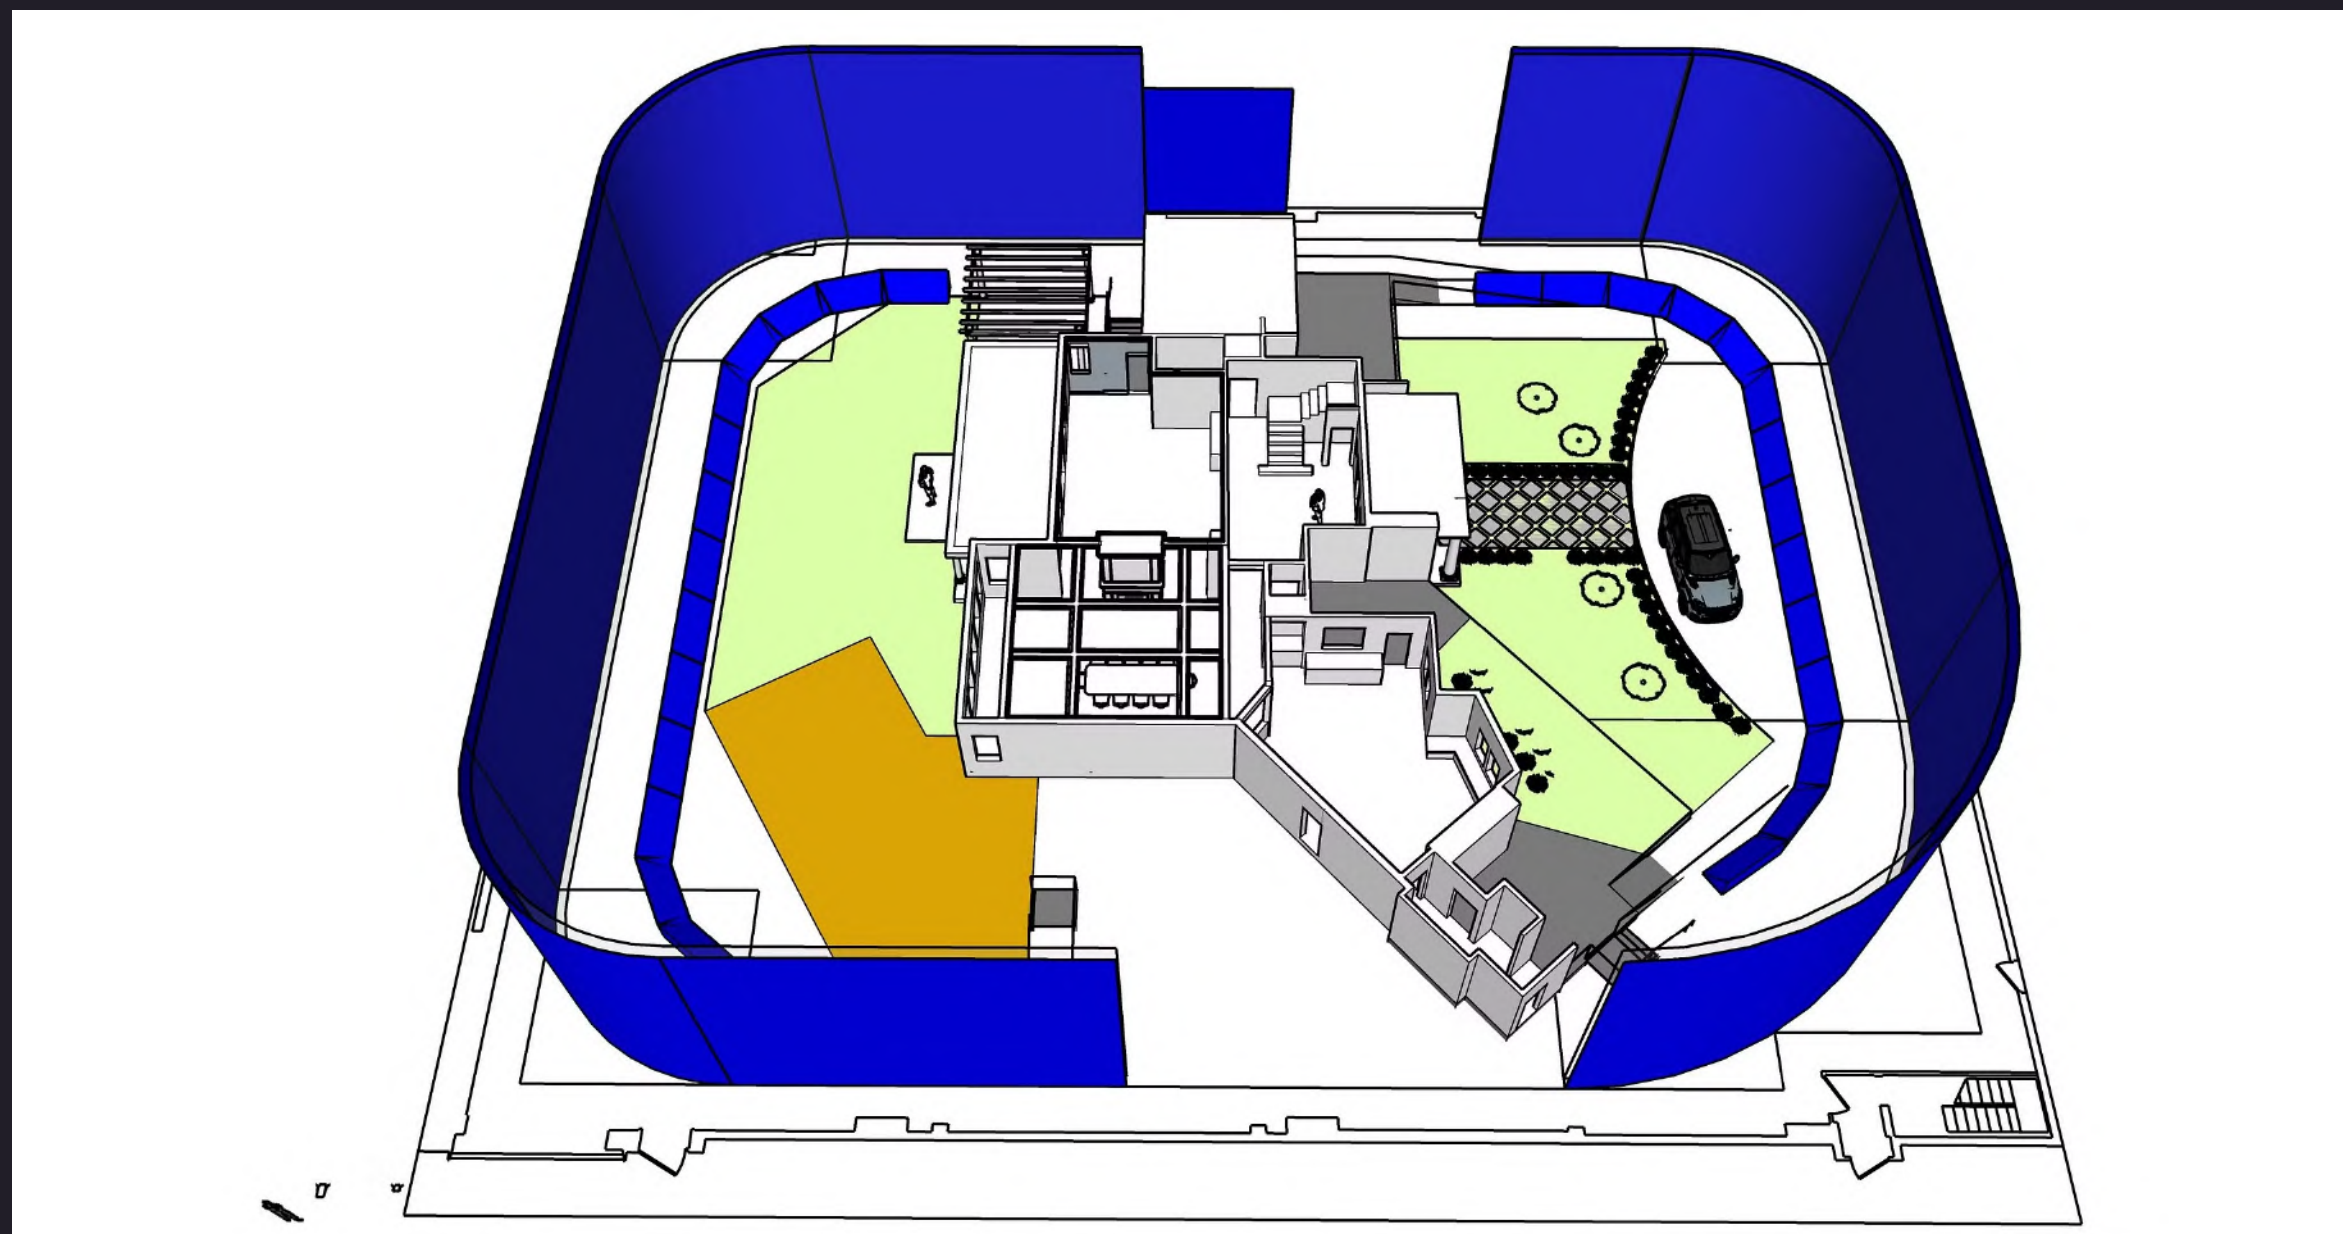

SUMMERLAND INTERIORS:

LOCATION BUILD CAPE COD, MA

SUMMERLAND BOARDS:

08

09

Family Room

92

Kitchen

94

SUMMERLAND STAGE BUILD FIRST FLOOR SHEPPERTON, UK

SUMMERLAND STAGE BUILD:

SUMMERLAND BUILT ON STAGE:

REHEARSAL DINNER:

LOCATION BUILD LOS ANGELES, CA

REHEARSAL DINNER:

REHEARSAL DINNER: