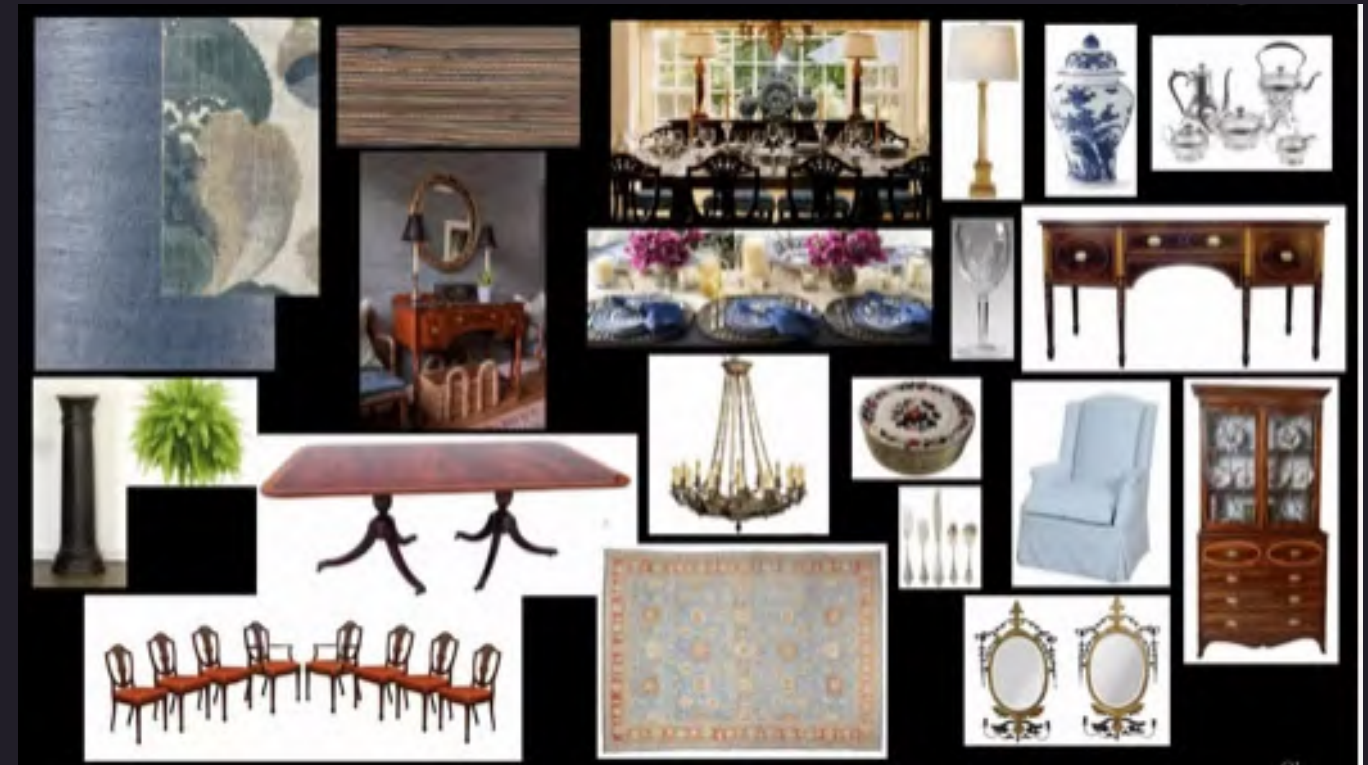

SUMMERLAND INTERIORS:

LOCATION BUILD CAPE COD, MA

SUMMERLAND BOARDS:

08

09

Family Room

92

Kitchen