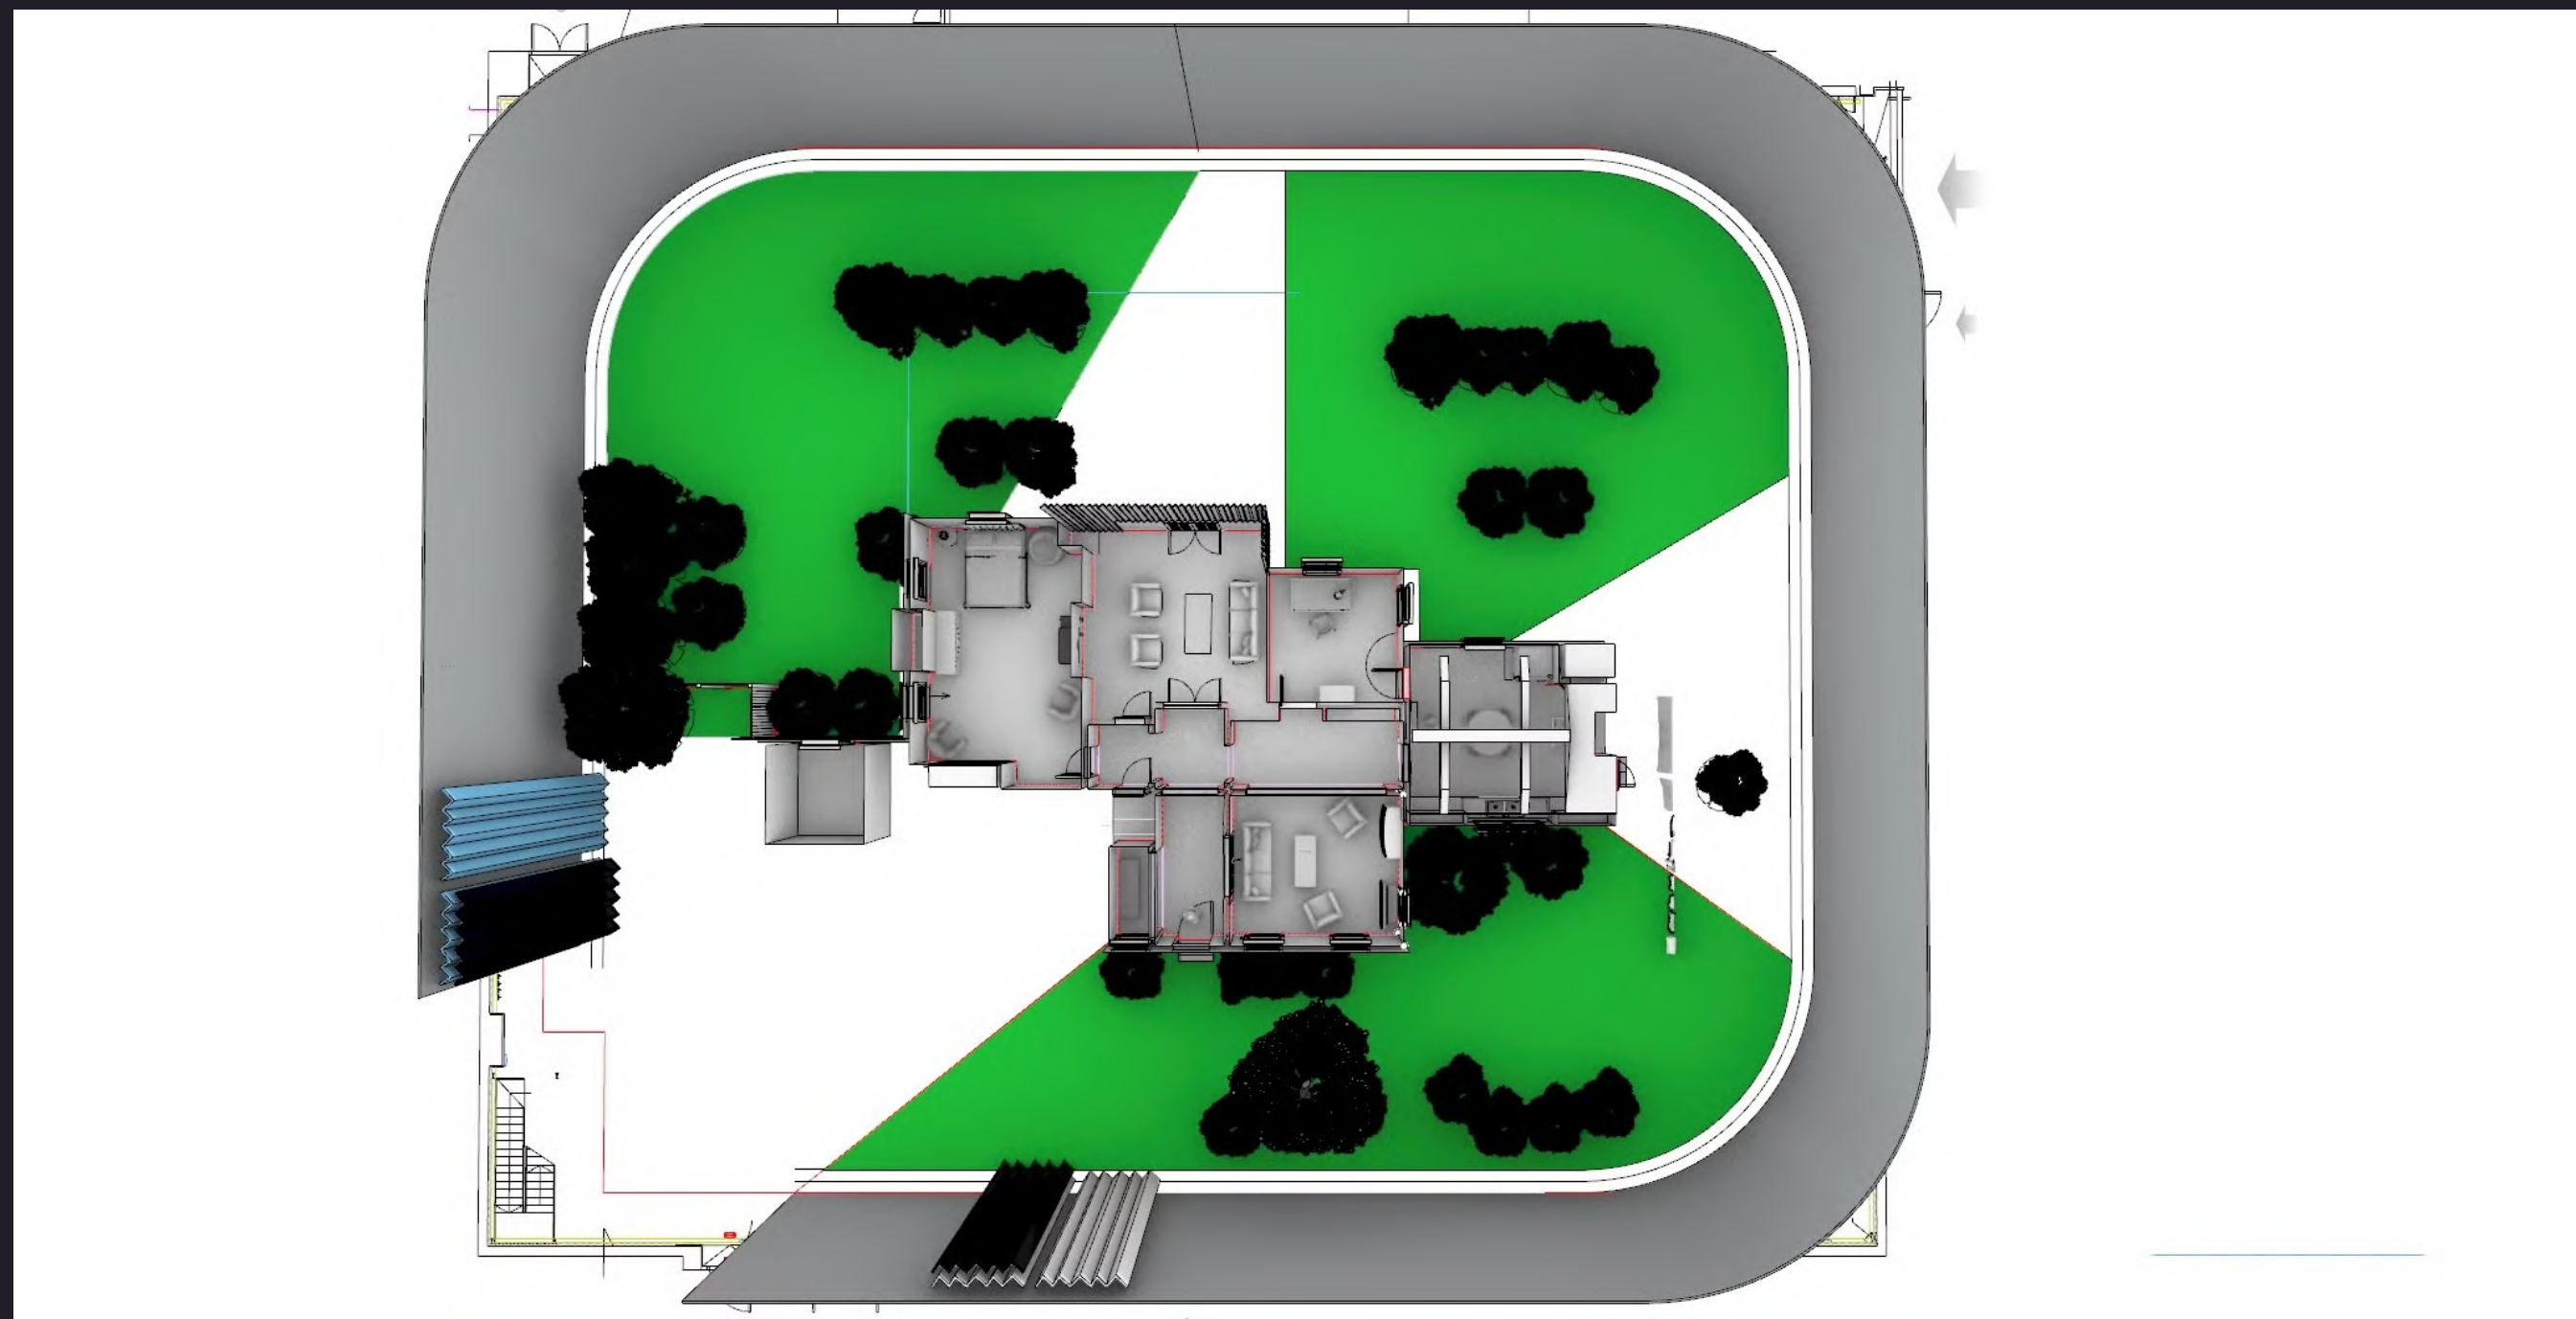

TPC REHEARSAL DINNER - DECOR

TPC REHEARSAL DINNER - TABLE SETTINGS

BOOK LAUNCH:

BENJI'S ART STUDIO:

STAGE BUILD SHEPPERTON, UK

DAN CARTER'S HOUSE:

STAGE BUILD SHEPPERTON, UK

DAN CARTER'S HOUSE:

BUILT ON STAGE AT SHEPPERTON STUDIOS

DAN CARTER'S HOUSE:

POLICE STATION & SAND DOLLAR MOTEL:

SET BUILD SHEPPERTON, UK

SAND DOLLAR MOTEL:

BUILT ON STAGE AT SHEPPERTON STUDIOS

POLICE STATION:

HERE'S TO THE PERFECT COUPLE: