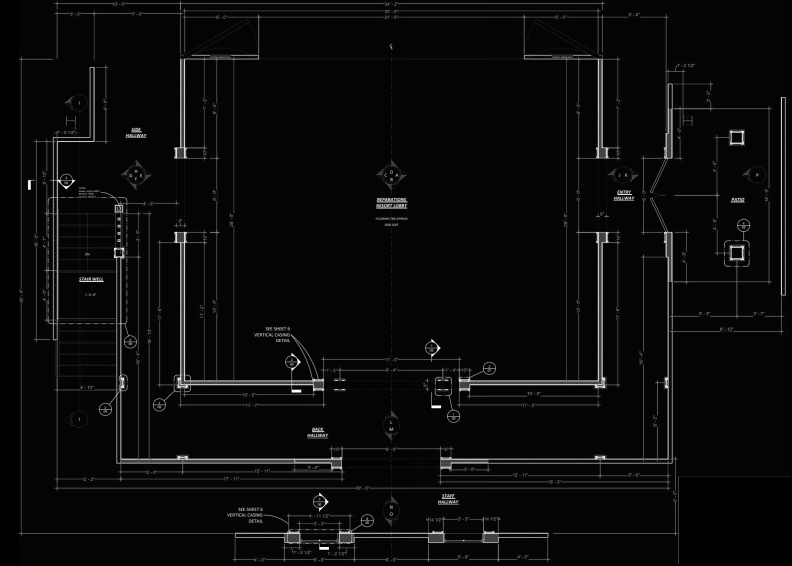

ART DEPARTMENT COORDINATOR
BRENDA FINDLEY

GRAPHIC DESIGNER
JORDAN LING

EPISODE 404 "THE GUILT TRIP"

SET PHOTOGRAPHY

GROUND PLAN

MODEL VIEW

SET PHOTOGRAPHY

REPARATIONS RESORT - LOBBY

EPISODE 404 "THE GUILT TRIP"

DETAILS

SET PHOTOGRAPHY

SET PHOTOGRAPHY

REPARATIONS RESORT - LOBBY

EPISODE 404 "THE GUILT TRIP"

SET PHOTOGRAPHY

GROUND PLAN