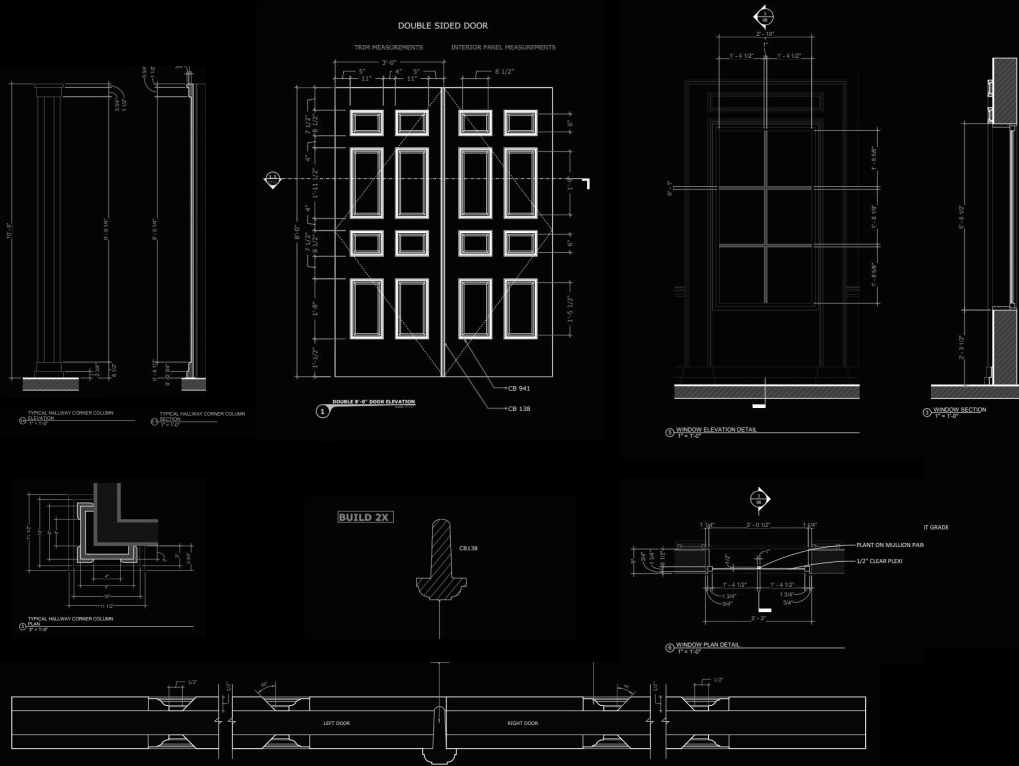

ART DEPARTMENT COORDINATOR
BRENDA FINDLEY

GRAPHIC DESIGNER
JORDAN LING

EPISODE 404 "THE GUILT TRIP"

SET PHOTOGRAPHY

GROUND PLAN

MODEL VIEW

SET PHOTOGRAPHY

REPARATIONS RESORT - LOBBY

EPISODE 404 "THE GUILT TRIP"

DETAILS

SET PHOTOGRAPHY

SET PHOTOGRAPHY

REPARATIONS RESORT - LOBBY

EPISODE 404 "THE GUILT TRIP"

SET PHOTOGRAPHY

GROUND PLAN