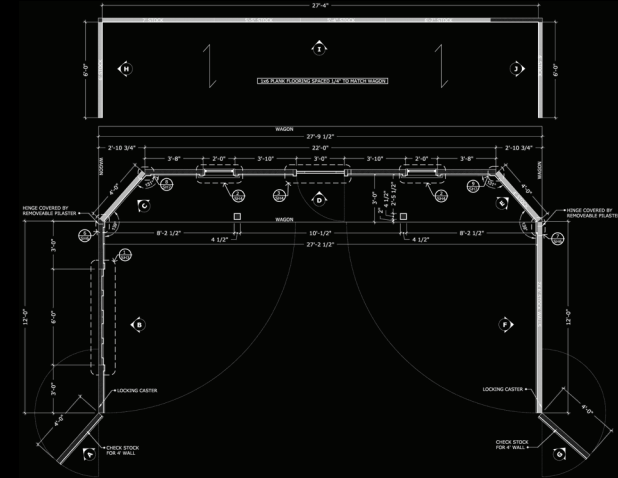

SET PHOTOGRAPHY

SET PHOTOGRAPHY

REPARATIONS RESORT - BEDROOM

EPISODE 404 "THE GUILT TRIP"

SET PHOTOGRAPHY

GROUND PLAN

SET PHOTOGRAPHY

GRAPHICS

ICE

MODEL VIEW

EXT. GAS STATION

EPISODE 404 "THE GUILT TRIP"

SET PHOTOGRAPHY

SET PHOTOGRAPHY

SET PHOTOGRAPHY

INT. RV