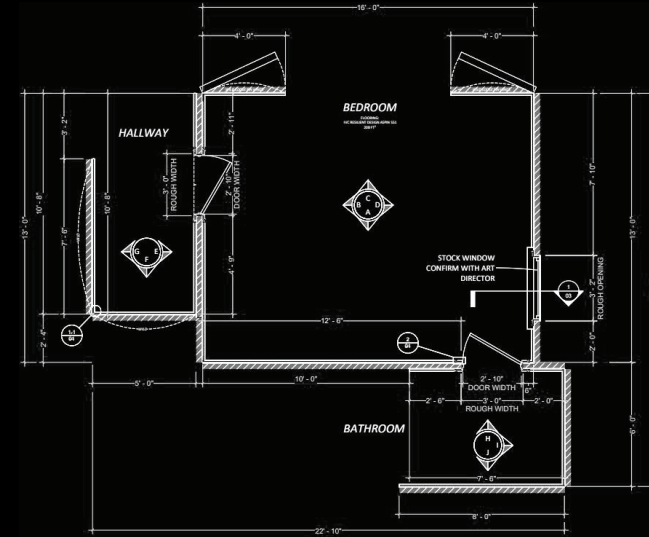

EPISODE 404 "THE GUILT TRIP"

DETAILS

SET PHOTOGRAPHY

SET PHOTOGRAPHY

REPARATIONS RESORT - LOBBY

EPISODE 404 "THE GUILT TRIP"

SET PHOTOGRAPHY

GROUND PLAN

SET PHOTOGRAPHY

SET PHOTOGRAPHY

REPARATIONS RESORT - BEDROOM

EPISODE 404 "THE GUILT TRIP"

SET PHOTOGRAPHY

GROUND PLAN

SET PHOTOGRAPHY

GRAPHICS

ICE

MODEL VIEW

EXT. GAS STATION

EPISODE 404 "THE GUILT TRIP"

SET PHOTOGRAPHY

SET PHOTOGRAPHY

SET PHOTOGRAPHY

INT. RV