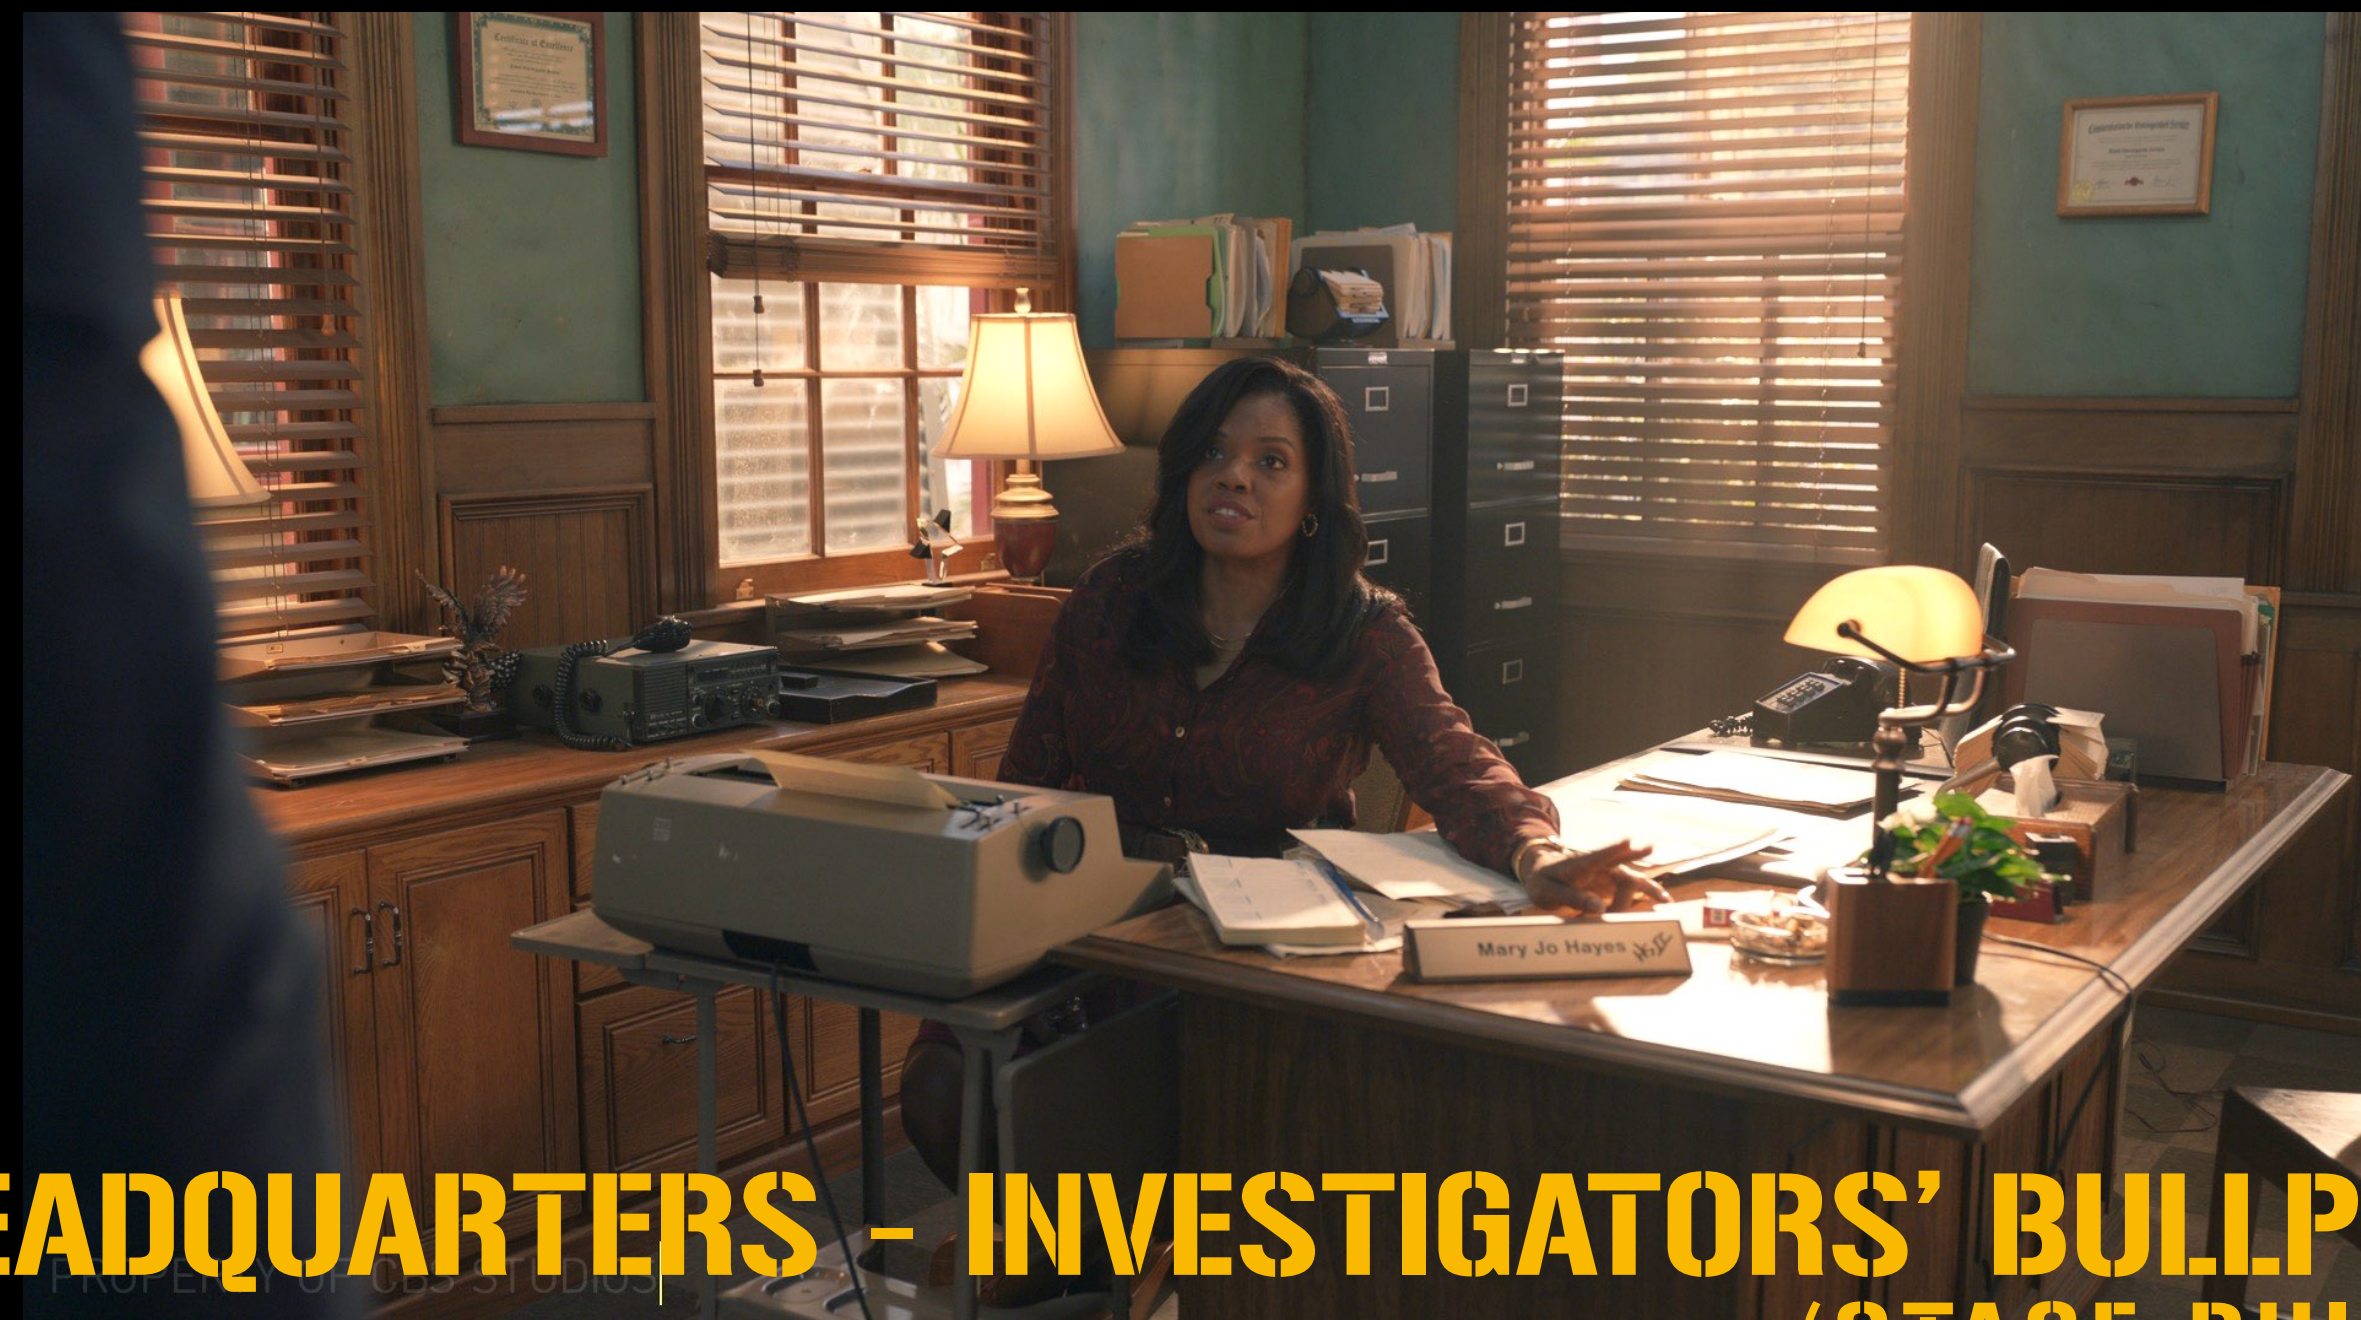

NIG HEADQUARTERS - INVESTIGATORS' BULLPEN
(STAGE BUILD)