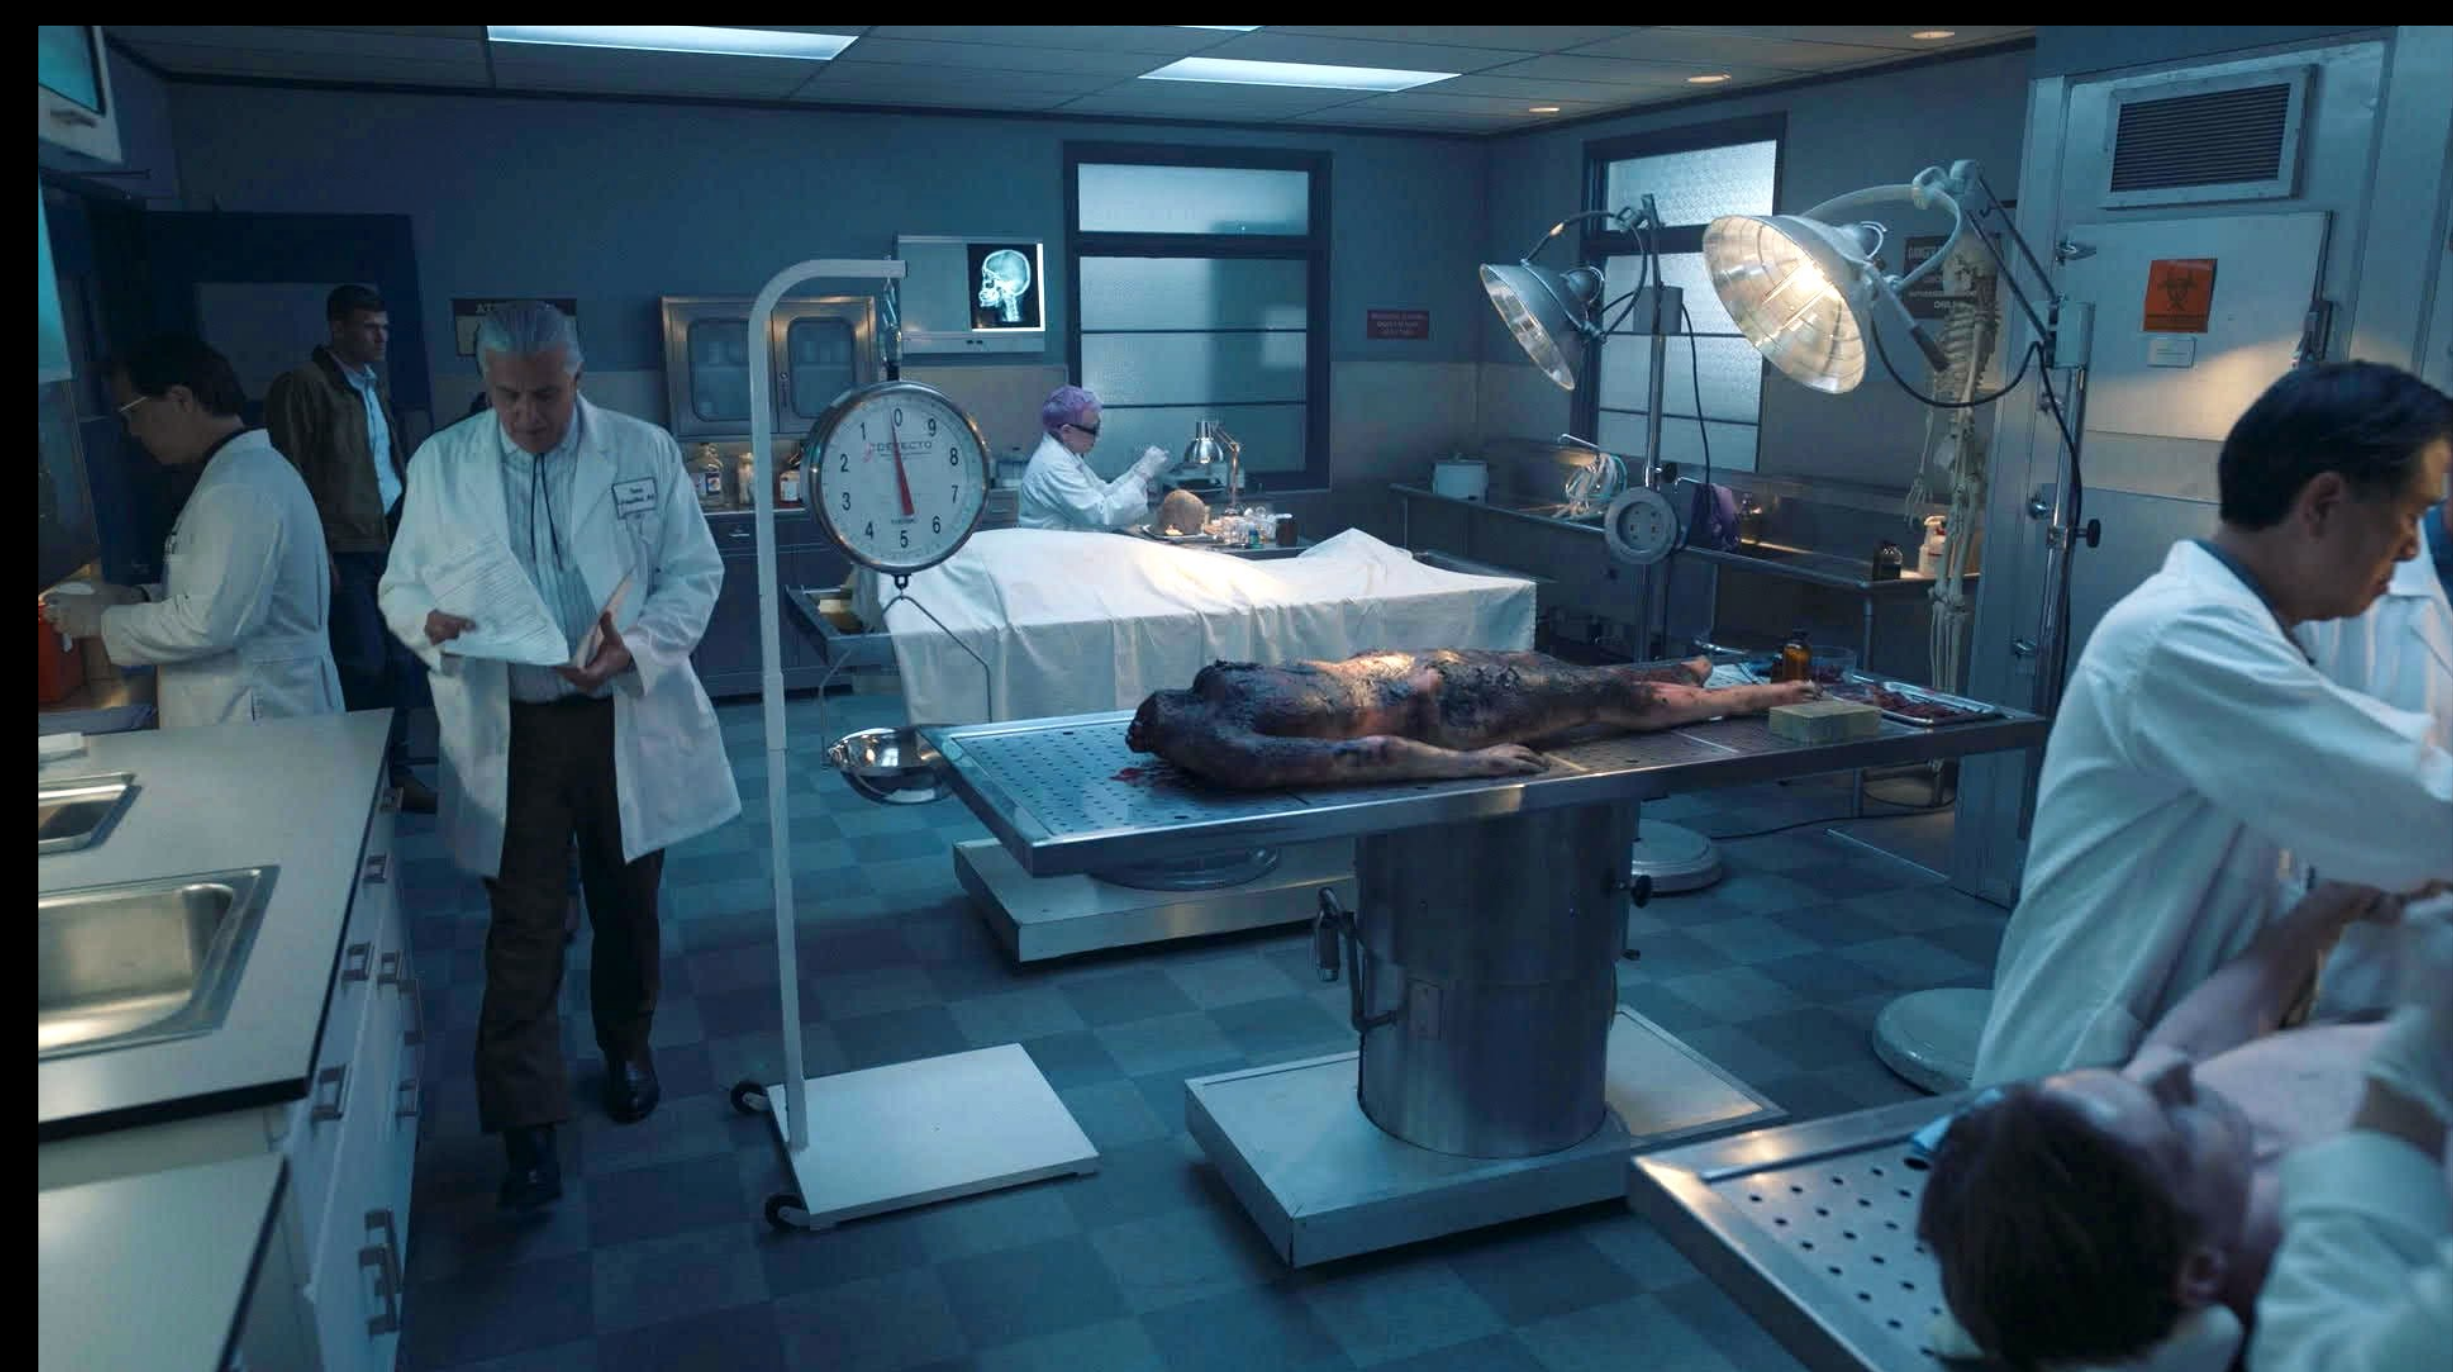

**FORENSICS LAB AND MORGUE
(STAGE BUILD)**