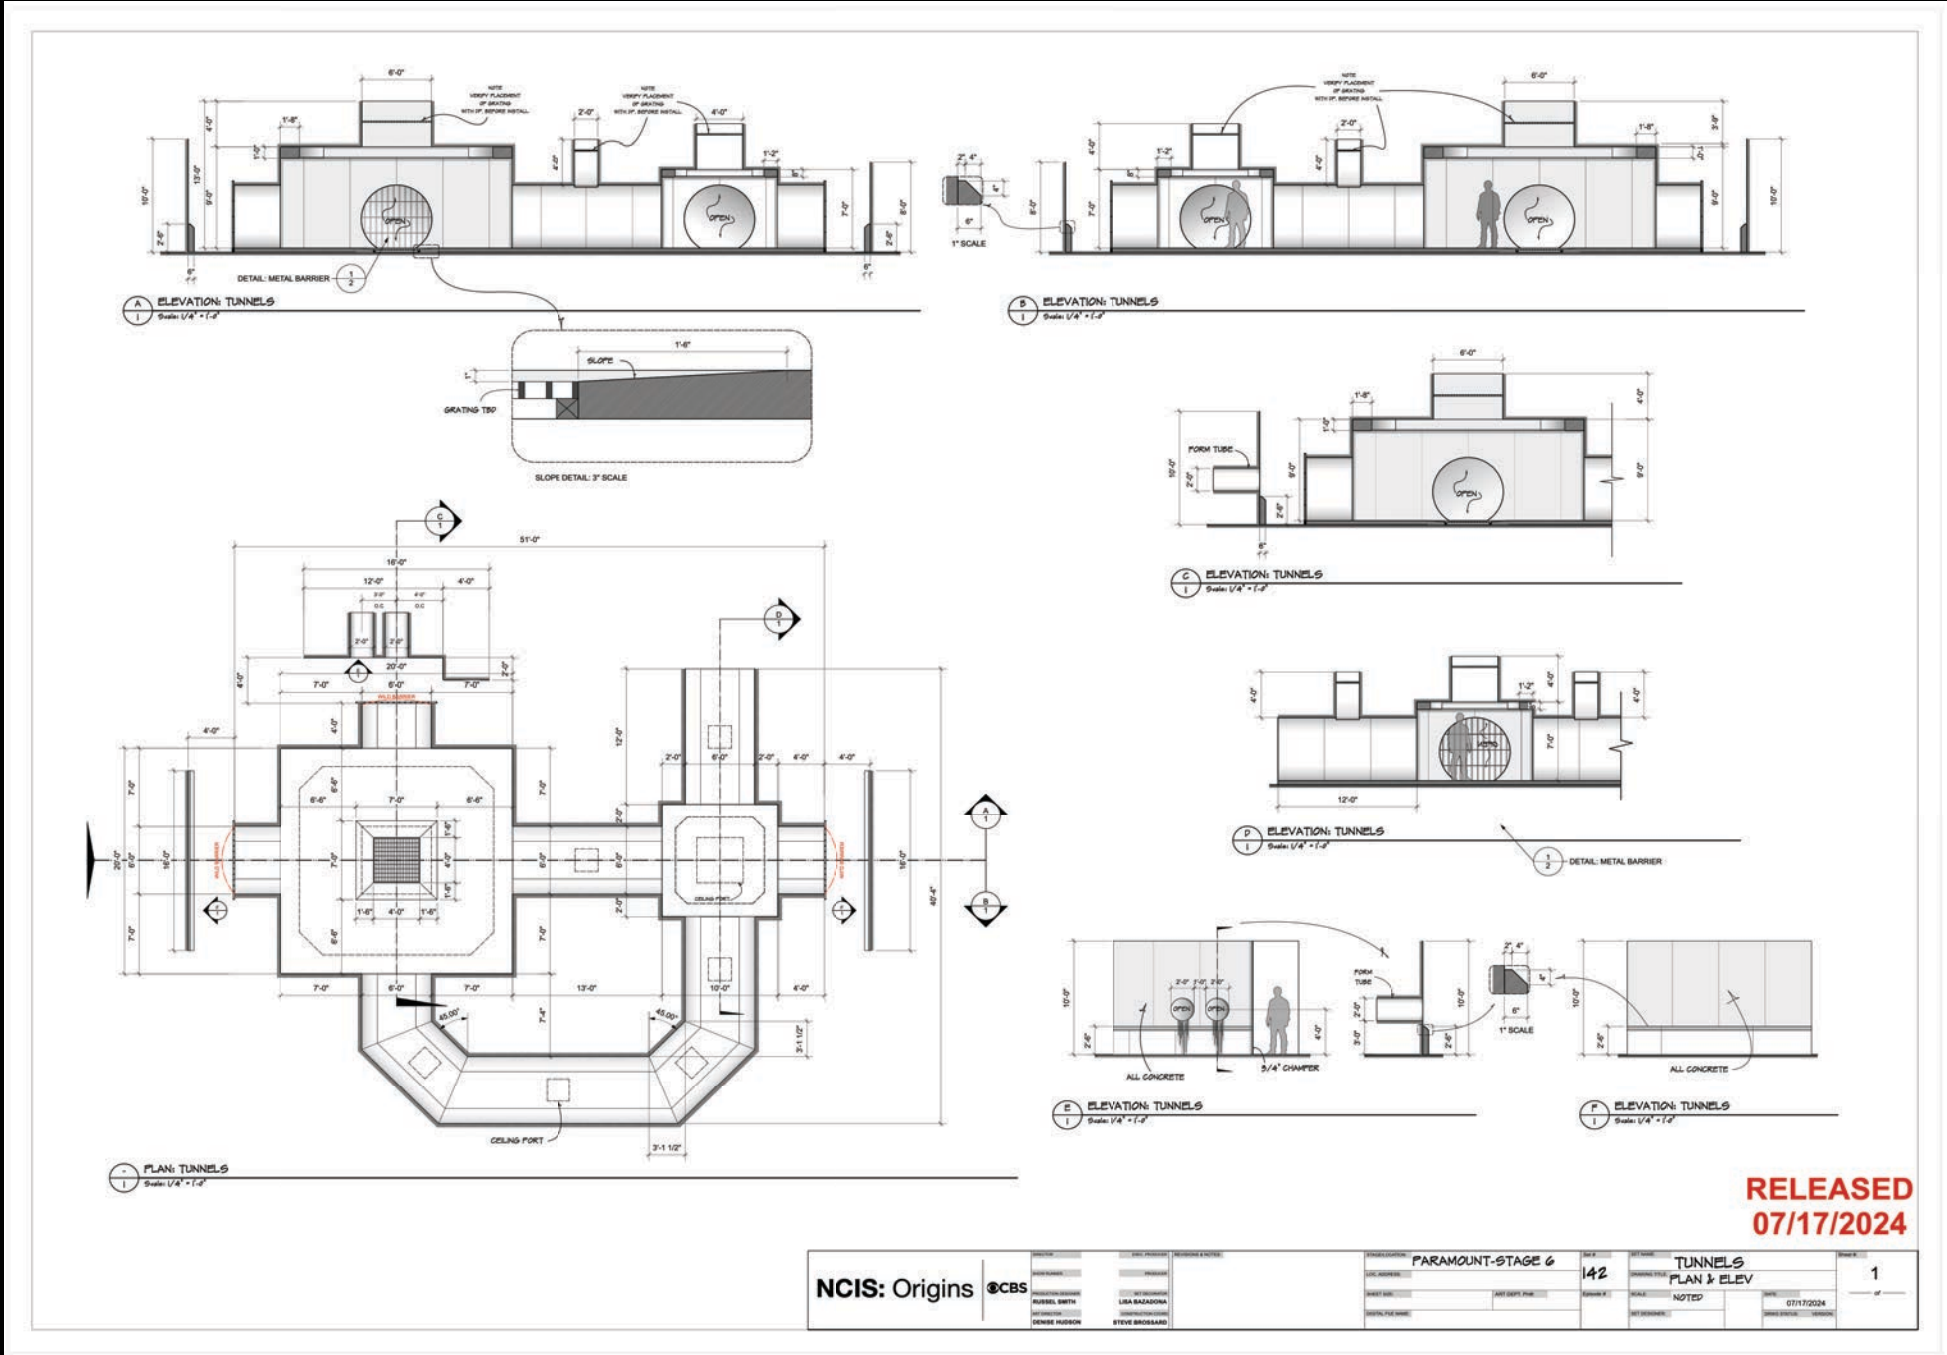

PROPERTY OF CBS STUDIOS

**DALY'S TAVERN
(STAGE BUILD)**

TUNNELS
(STAGE BUILD)

**BURNED HOUSE
(LOCATION BUILD)**