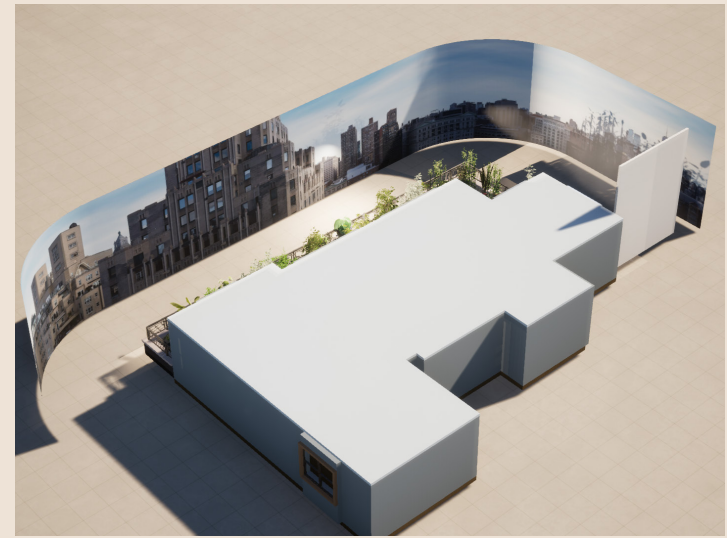

THE ROOM NEXT DOOR

PRODUCTION DESIGN PRESENTATION

el deseo

MARTHA'S APARTMENT

INGRID'S APARTMENT

THE ROOM NEXT DOOR	PRODUCTION DESIGNER: INBAL WEINBERG ART DIRECTOR: GABRIEL LISTE	DRAWING NAME: LONG SECTIONS	SET#: 011v7	DWG#: 027.4	DRAWING DATE: 23/11/2023	APPROVAL:	NOTES: PRELIMINARY
	DRAWING BY: BMF	SET NAME: INGRID'S APARTMENT	LOCATION: PLATO 3 CANTOS	SCALE: 1:25@A1 1:50@A3	ISSUE DATE: --/--/202-	I. WEINBERG	