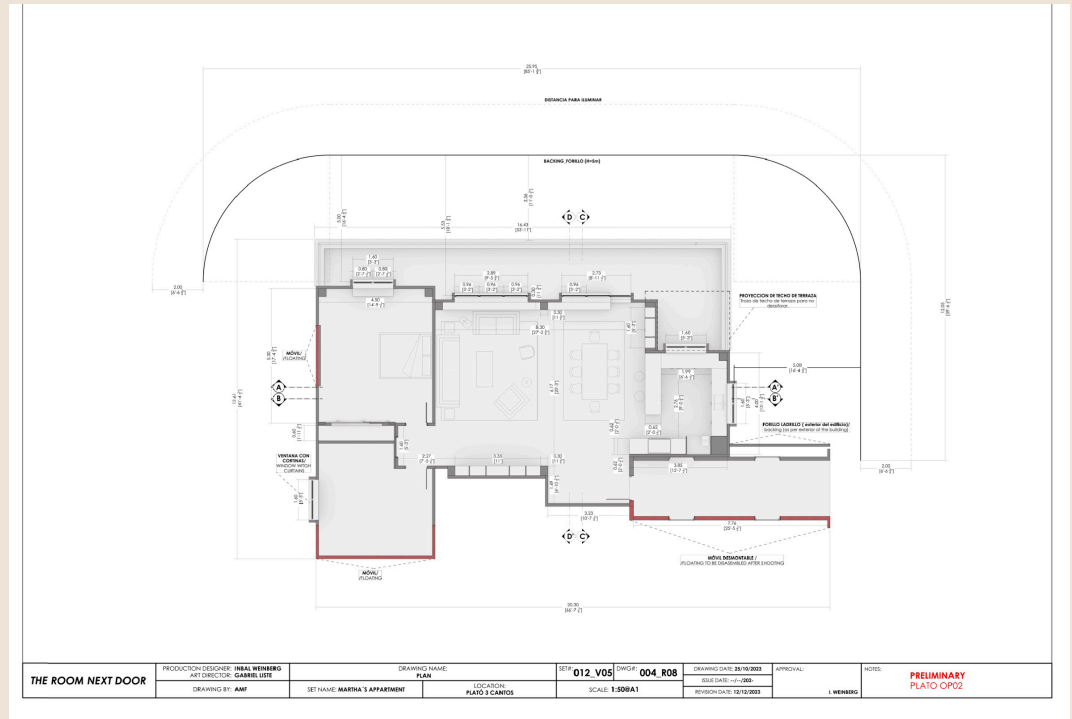

THE ROOM NEXT DOOR

PRODUCTION DESIGN PRESENTATION

el deseo

MARTHA'S APARTMENT

INGRID'S APARTMENT

THE ROOM NEXT DOOR	PRODUCTION DESIGNER: INBAL WEINBERG ART DIRECTOR: GABRIEL LISTE	DRAWING NAME: LONG SECTIONS	SET#: 011v7	DWG#: 027.4	DRAWING DATE: 23/11/2023	APPROVAL:	NOTES: PRELIMINARY
	DRAWING BY: BMF	SET NAME: INGRID'S APARTMENT	LOCATION: PLATO 3 CANTOS	SCALE: 1:25@A1 1:50@A3	ISSUE DATE: --/--/202-	I. WEINBERG	

HOSPITAL

Concept

THE ROOM NEXT DOOR	PRODUCTION DESIGNER: INBAL WEINBERG ART DIRECTOR: GABRIEL LISTE	DRAWING NAME: SET PERSPECTIVE FOR LIGHTING. PV02		SET#: 5-6-30	DWG#: 018	DRAWING DATE: 31/10/2023	APPROVAL:	NOTES: PRELIMINARY 
	DRAWING BY: DGA	SET NAME: HOSPITAL INT. HOSPITAL ROOM	LOCATION: PLATÓ 3 CANTOS	SCALE: --@A1	ISSUE DATE: --/--/202-	REVISION DATE: --/--/202-	I. WEINBERG	