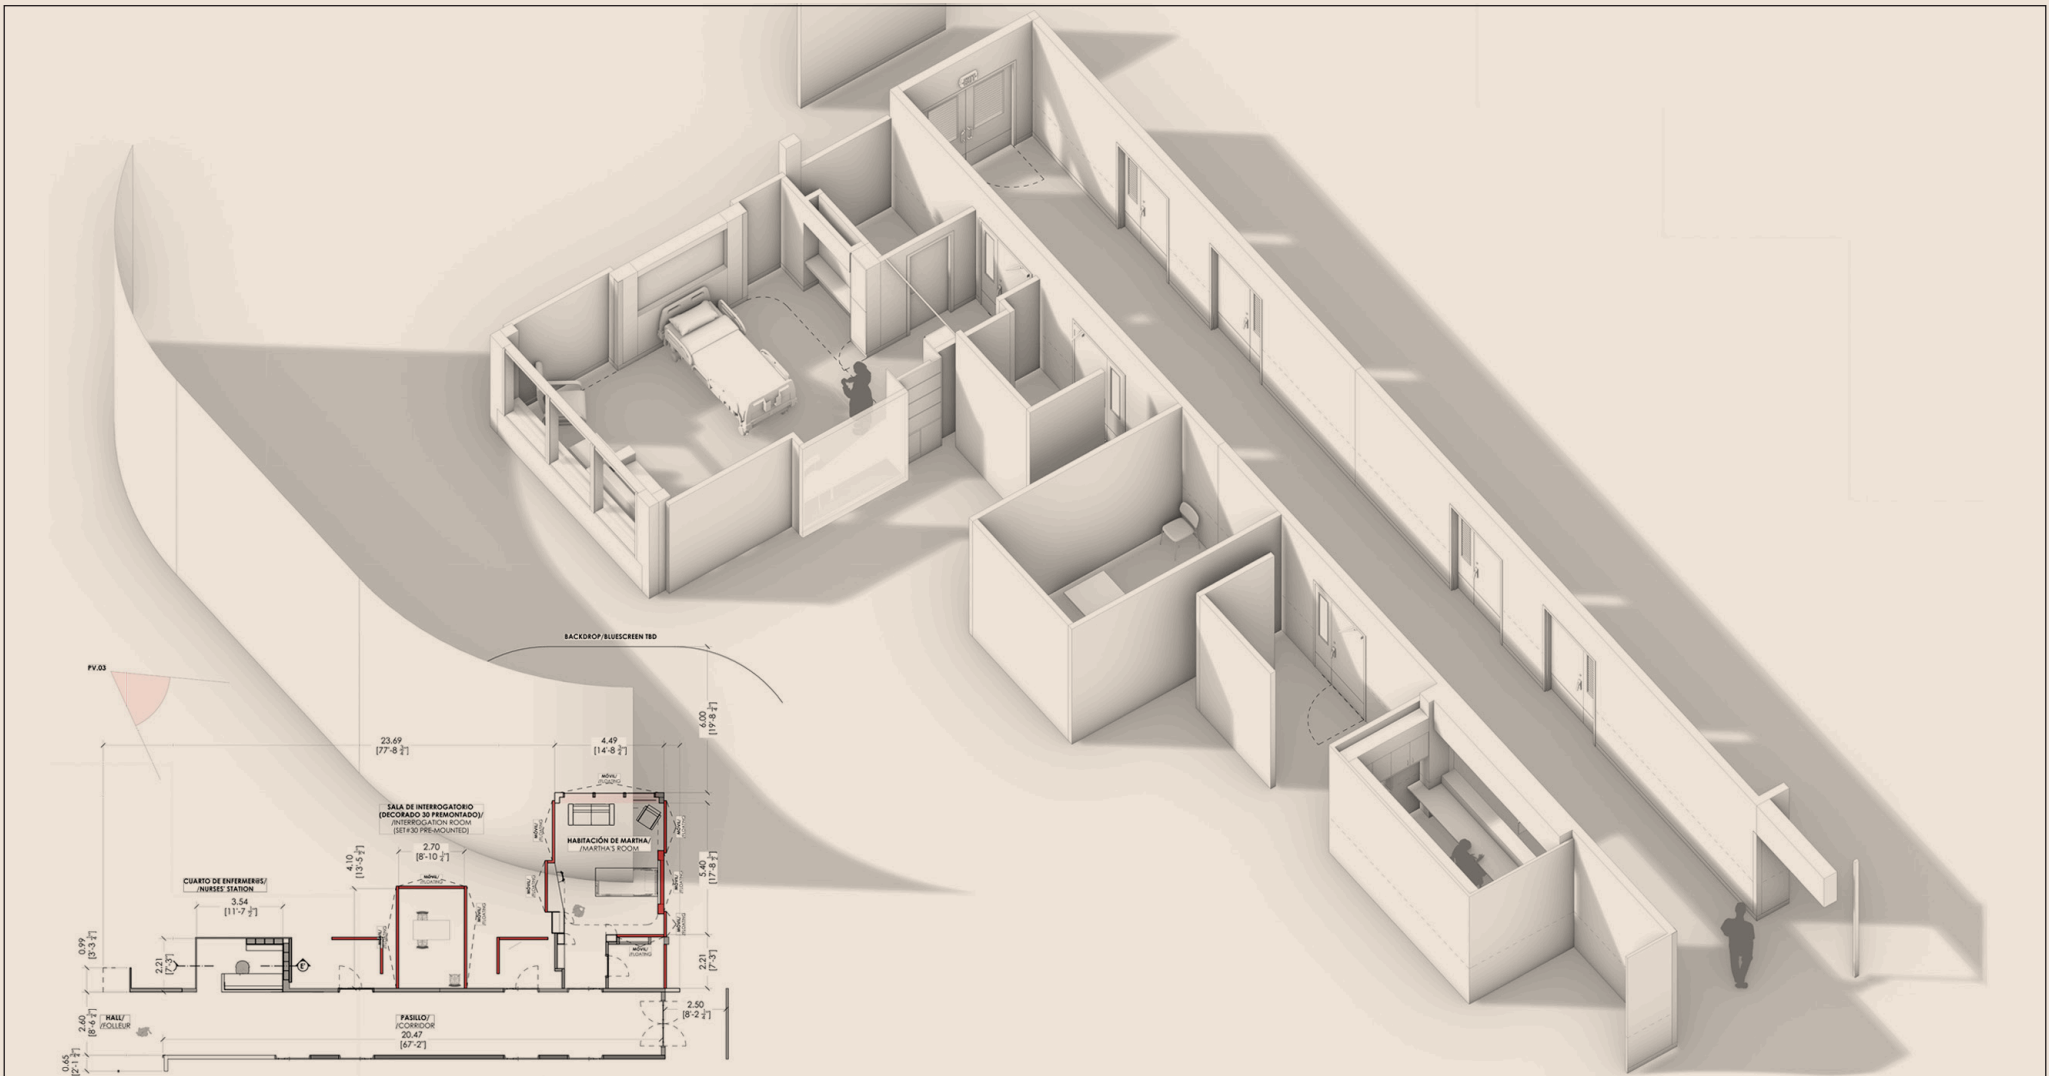

THE ROOM NEXT DOOR

PRODUCTION DESIGN PRESENTATION

el deseo

MARTHA'S APARTMENT

INGRID'S APARTMENT

THE ROOM NEXT DOOR	PRODUCTION DESIGNER: INBAL WEINBERG ART DIRECTOR: GABRIEL LISTE	DRAWING NAME: LONG SECTIONS	SET#: 011v7	DWG#: 027.4	DRAWING DATE: 23/11/2023	APPROVAL:	NOTES: PRELIMINARY
	DRAWING BY: BMF	SET NAME: INGRID'S APARTMENT	LOCATION: PLATO 3 CANTOS	SCALE: 1:25@A1 1:50@A3	ISSUE DATE: --/--/202-	I. WEINBERG	

HOSPITAL

Concept

THE ROOM NEXT DOOR	PRODUCTION DESIGNER: INBAL WEINBERG ART DIRECTOR: GABRIEL LISTE	DRAWING NAME: SET PERSPECTIVE FOR LIGHTING. PV02		SET#: 5-6-30	DWG#: 018	DRAWING DATE: 31/10/2023	APPROVAL:	NOTES: PRELIMINARY 
	DRAWING BY: DGA	SET NAME: HOSPITAL INT. HOSPITAL ROOM	LOCATION: PLATÓ 3 CANTOS	SCALE: --@A1	ISSUE DATE: --/--/202-	REVISION DATE: --/--/202-	I. WEINBERG	