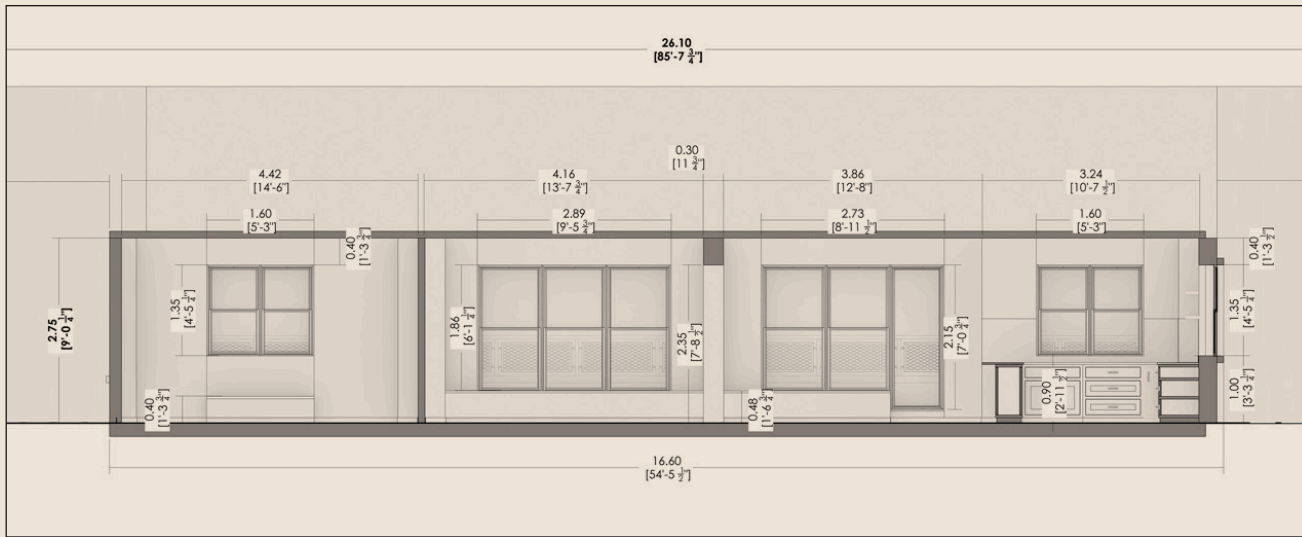

THE ROOM NEXT DOOR

PRODUCTION DESIGN PRESENTATION

el deseo

MARTHA'S APARTMENT

INGRID'S APARTMENT

THE ROOM NEXT DOOR	PRODUCTION DESIGNER: INBAL WEINBERG ART DIRECTOR: GABRIEL LISTE	DRAWING NAME: LONG SECTIONS	SET#: 011v7	DWG#: 027.4	DRAWING DATE: 23/11/2023	APPROVAL:	NOTES: PRELIMINARY
	DRAWING BY: BMF	SET NAME: INGRID'S APARTMENT	LOCATION: PLATO 3 CANTOS	SCALE: 1:25@A1 1:50@A3	ISSUE DATE: --/--/202-	I. WEINBERG	

HOSPITAL

Concept

THE ROOM NEXT DOOR	PRODUCTION DESIGNER: INBAL WEINBERG ART DIRECTOR: GABRIEL LISTE	DRAWING NAME: SET PERSPECTIVE FOR LIGHTING. PV02		SET#: 5-6-30	DWG#: 018	DRAWING DATE: 31/10/2023	APPROVAL:	NOTES: PRELIMINARY 
	DRAWING BY: DGA	SET NAME: HOSPITAL INT. HOSPITAL ROOM	LOCATION: PLATÓ 3 CANTOS	SCALE: --@A1	ISSUE DATE: --/--/202-	REVISION DATE: --/--/202-	I. WEINBERG	