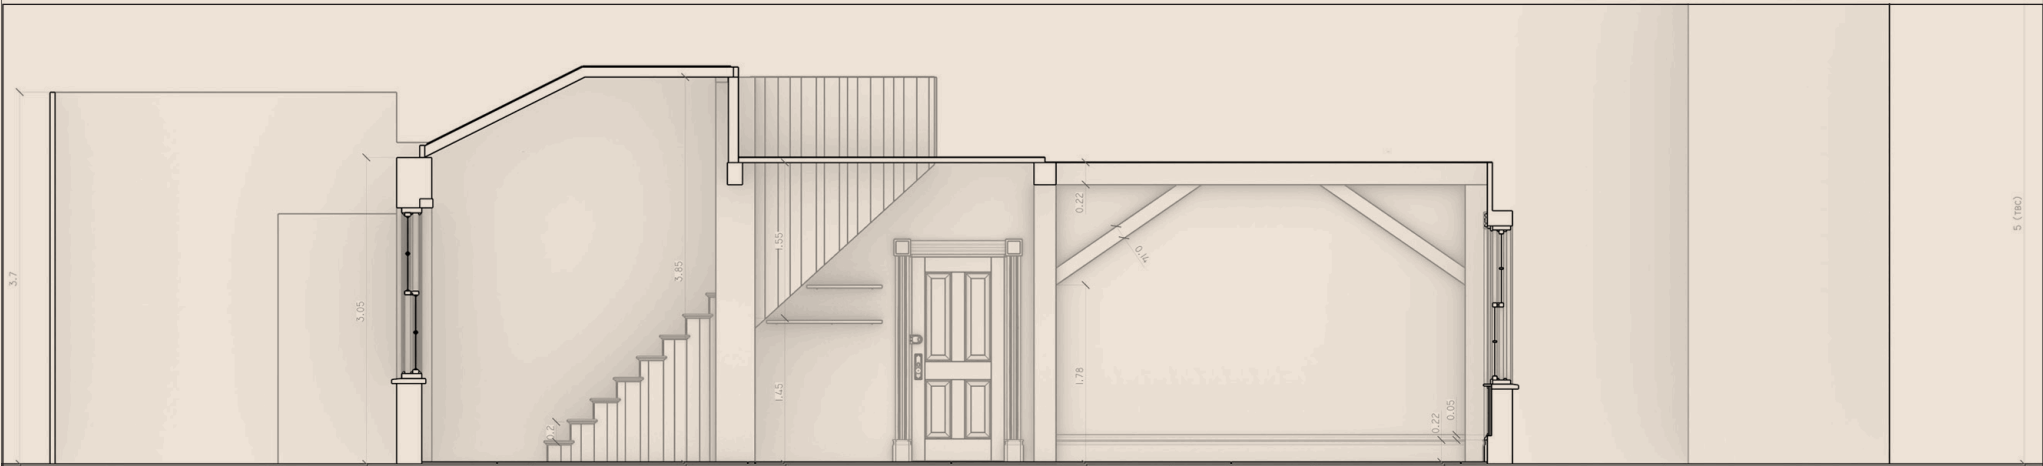

THE ROOM NEXT DOOR

PRODUCTION DESIGN PRESENTATION

el deseo

MARTHA'S APARTMENT

INGRID'S APARTMENT

THE ROOM NEXT DOOR	PRODUCTION DESIGNER: INBAL WEINBERG ART DIRECTOR: GABRIEL LISTE	DRAWING NAME: LONG SECTIONS	SET#: 011v7	DWG#: 027.4	DRAWING DATE: 23/11/2023	APPROVAL:	NOTES: PRELIMINARY
	DRAWING BY: BMF	SET NAME: INGRID'S APARTMENT	LOCATION: PLATO 3 CANTOS	SCALE: 1:25@A1 1:50@A3	ISSUE DATE: --/--/202-	I. WEINBERG	