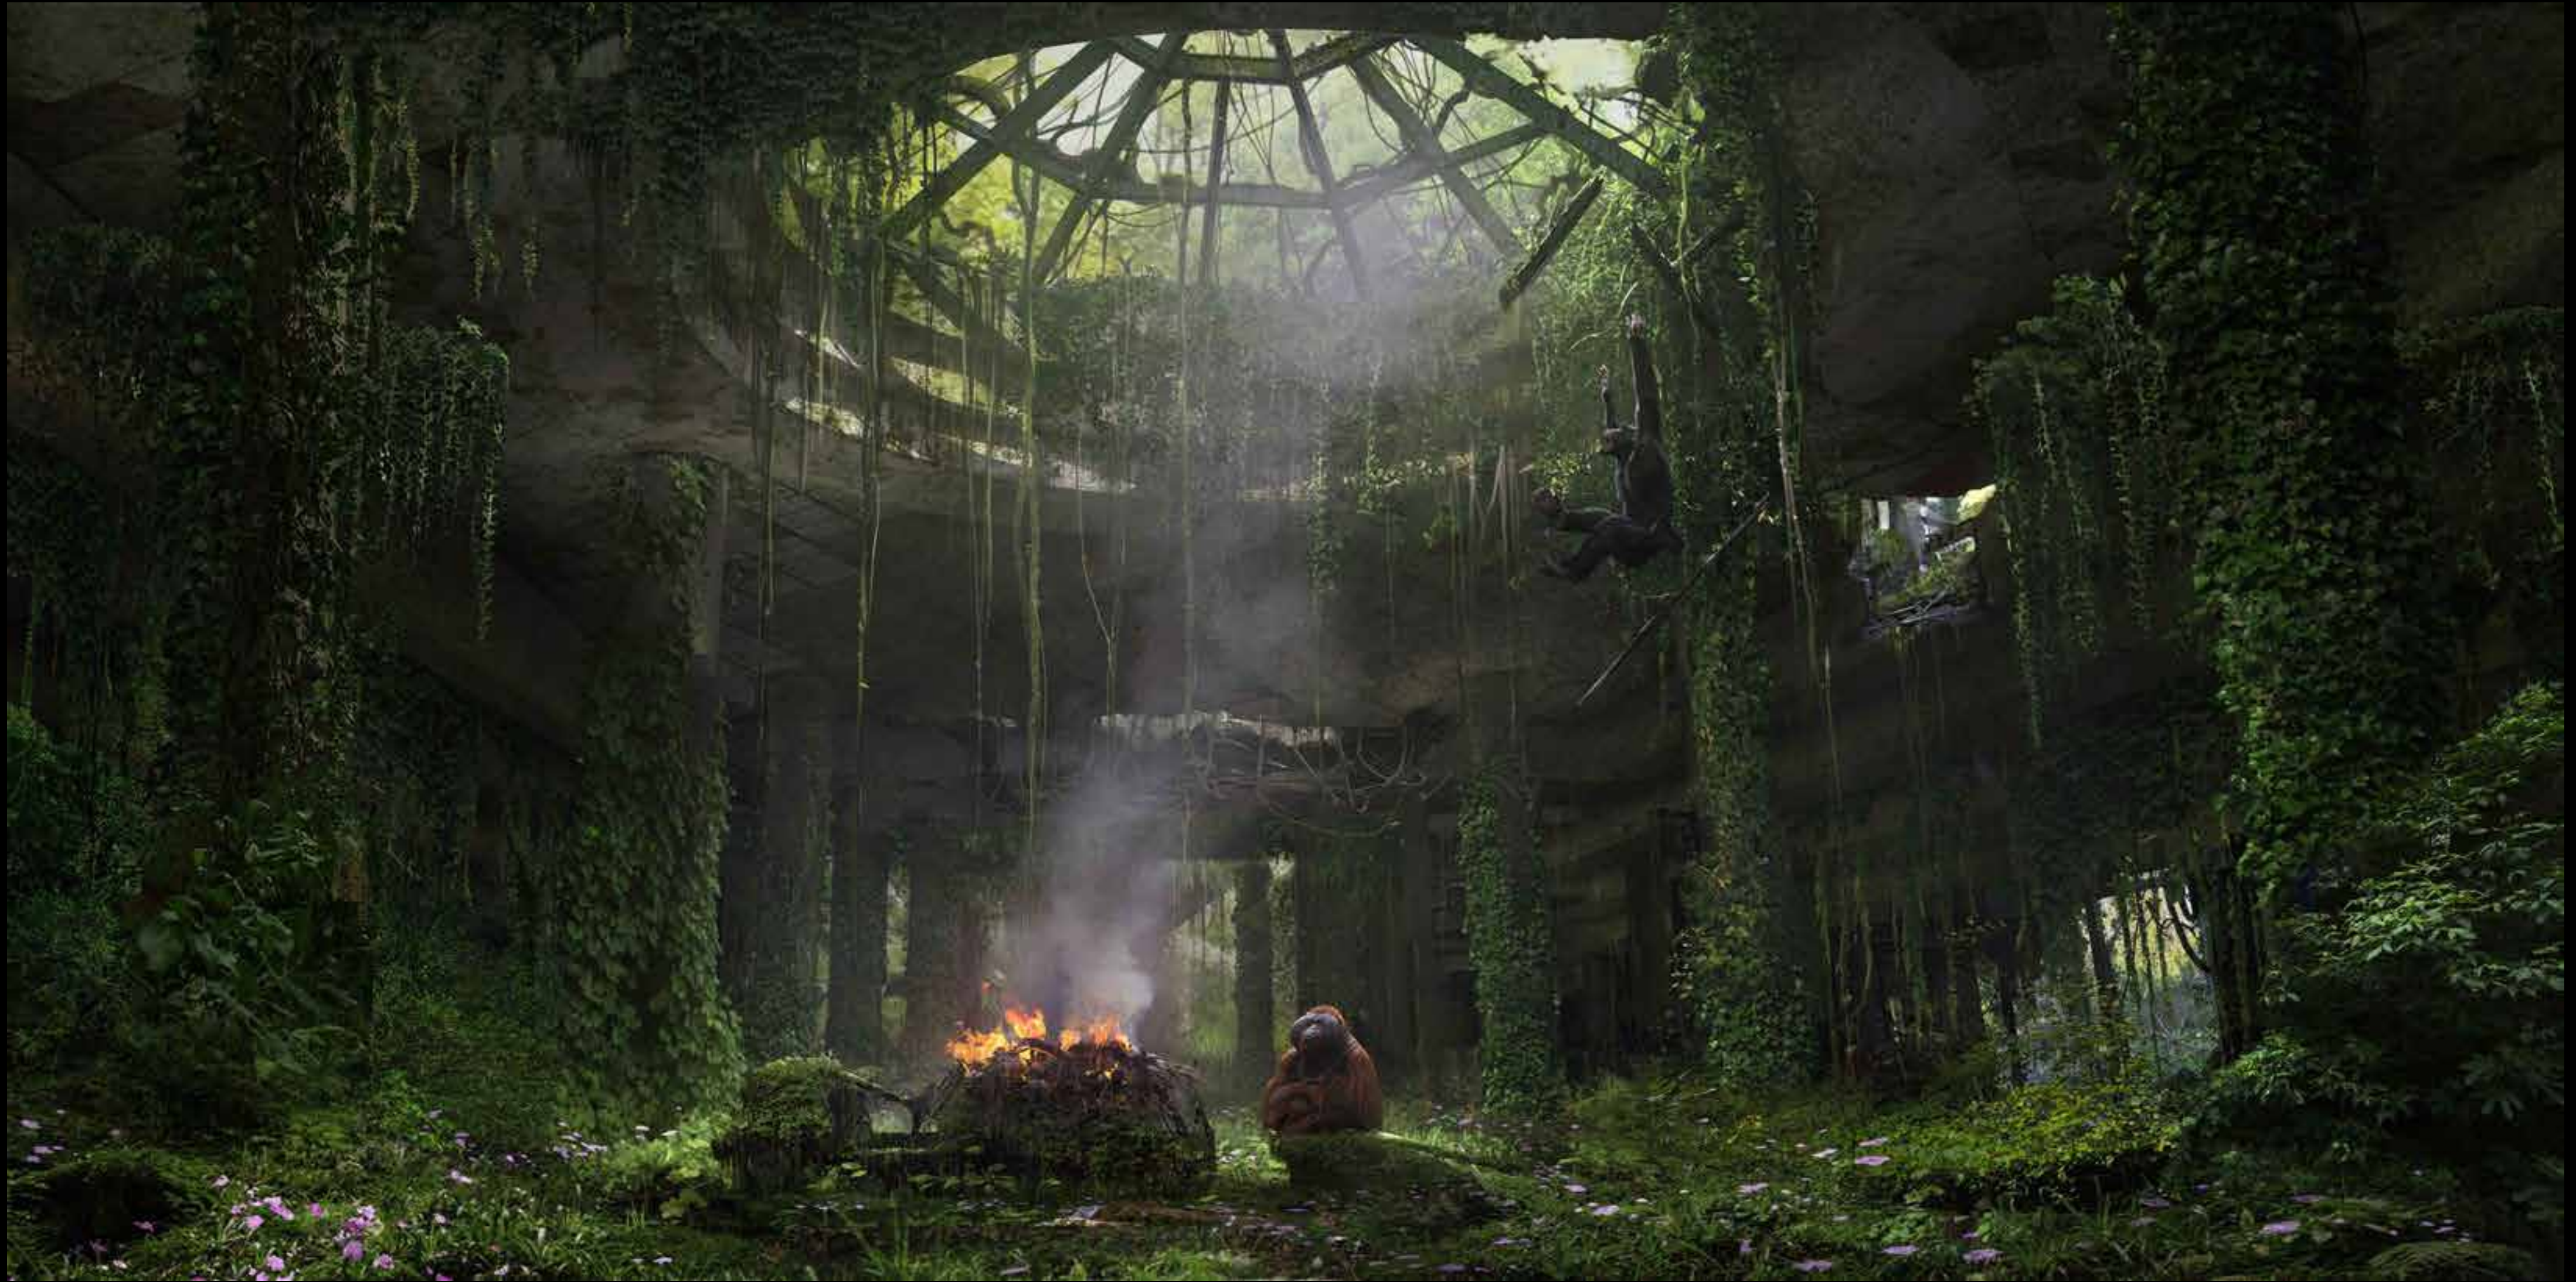

RAKKAS LAIR – CONCEPT