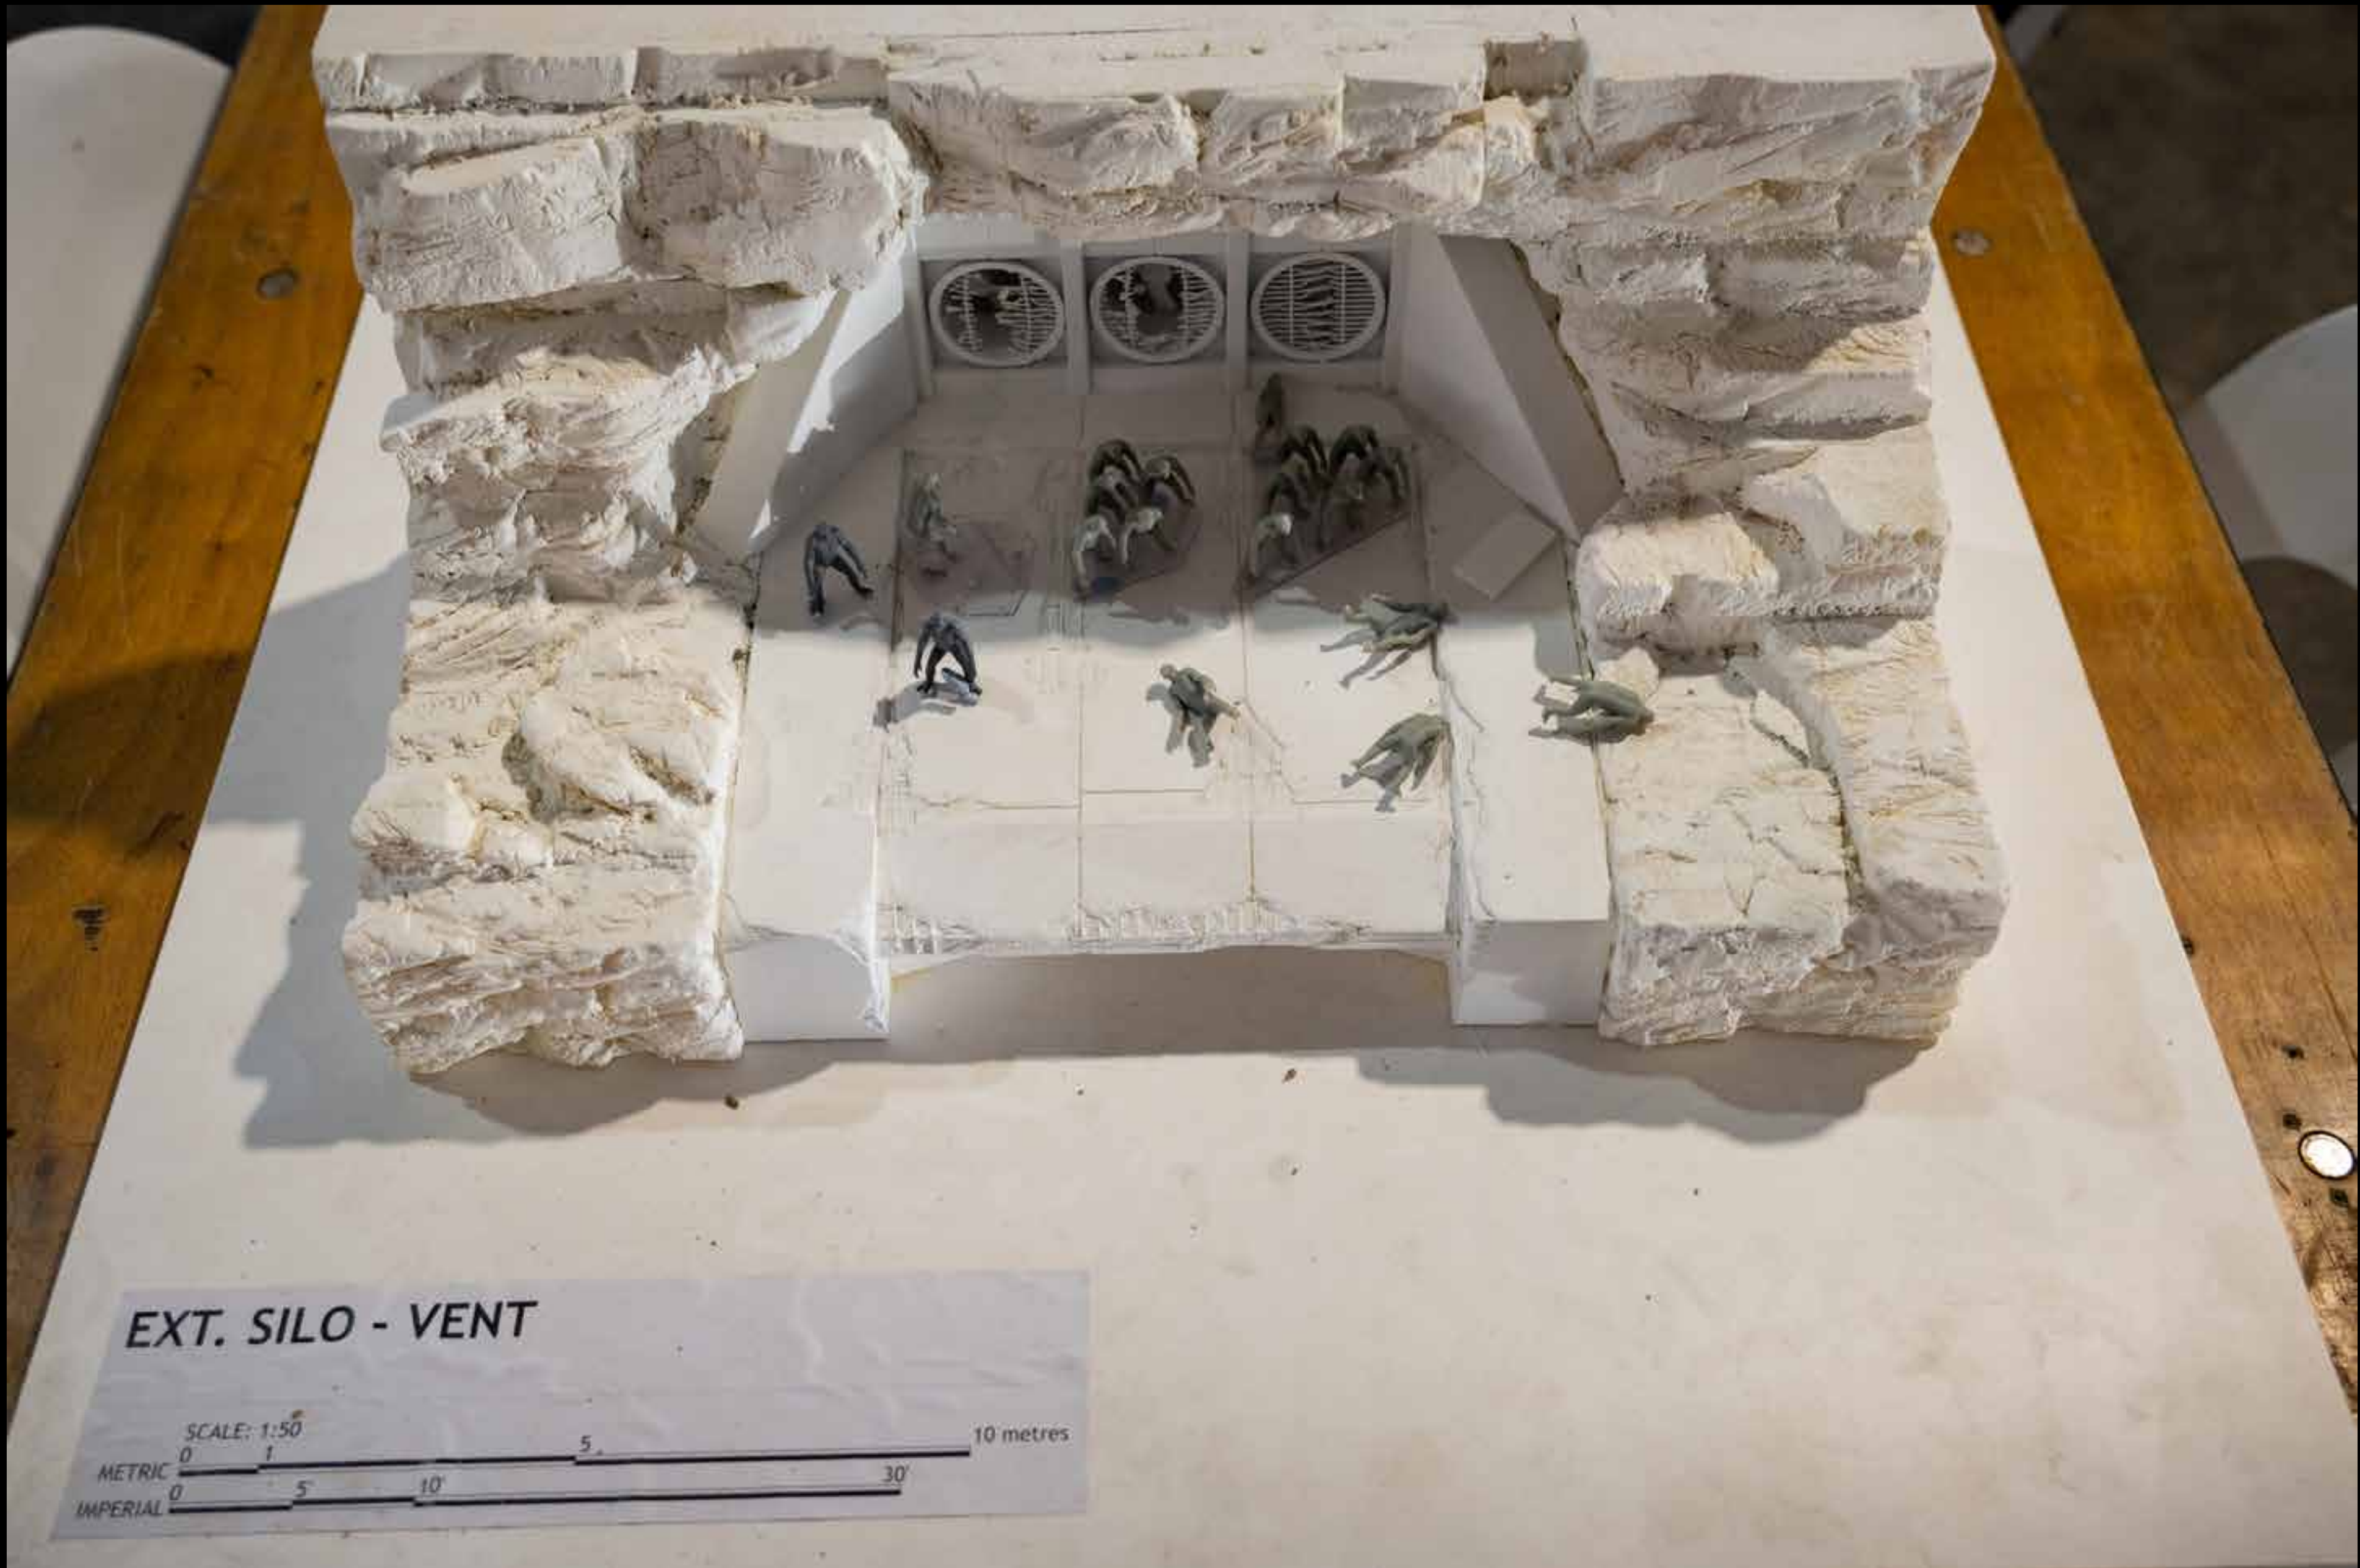

VFX ADDED

AS SHOT

OBSERVATORY – CONCEPT

OBSERVATORY – STAGE BUILD

VFX ADDED

AS SHOT

WALLIN

MARAUDERS BRIDGE – CONCEPT

WALLIN

MARAUDERS BRIDGE – BACKLOT BUILD

VFX ADDED

AS SHOT

PROXIMUS CAESARS ENCAMPMENT - CONCEPT

WALLING

WALLIN

WALLIN

VFX ADDED

AS SHOT

VFX ADDED

AS SHOT

EXT SEA WALL – CONCEPT

EXT SEA WALL – BACKLOT BUILDS

VFX ADDED

AS SHOT

EXT /INT SILO – CONCEPT

EXT. SILO - VENT

EXT SILO – BACKLOT BUILD

VFX ADDED

AS SHOT

VFX ADDED

AS SHOT

THE END