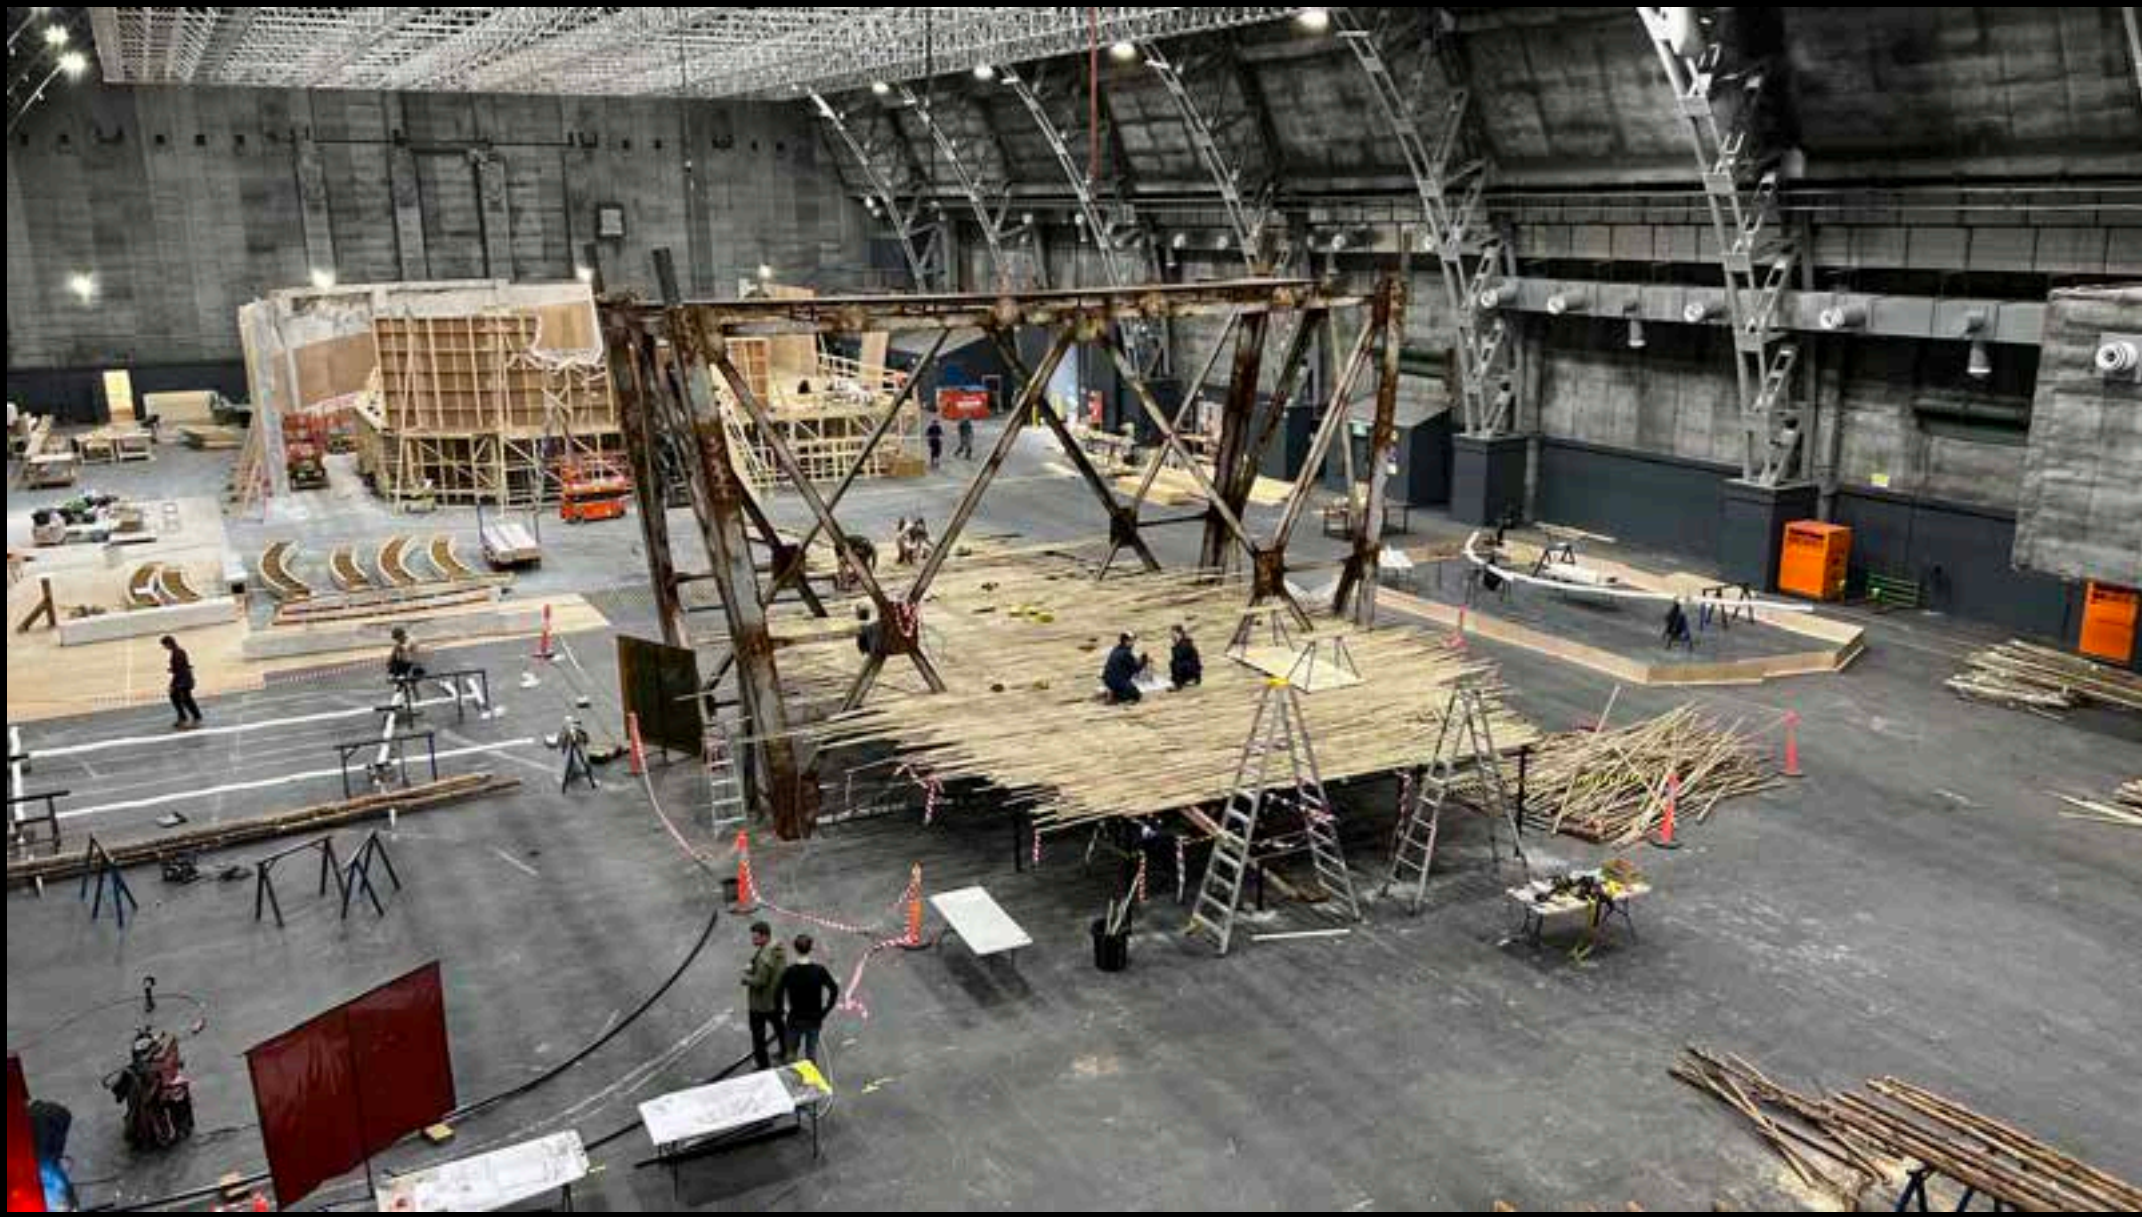

THE ART OF
KINGDOM OF THE
PLANET
OF THE
APES

EAGLE CLAN VILLAGE – CONCEPT

EAGLE CLAN VILLAGE – BUILD

VFX ADDED

AS SHOT

EAGLE CLAN – INT. NEST HALL CONCEPT

EAGLE CLAN – INT. NEST HALL SCALE MODEL

EAGLE CLAN – INT. NEST HALL STAGE BUILD

VFX ADDED

AS SHOT

VFX ADDED

AS SHOT

RAKKAS LAIR – CONCEPT

RAKKAS LAIR – STAGE BUILD

VFX ADDED

AS SHOT

VFX ADDED

AS SHOT

OBSERVATORY – CONCEPT

OBSERVATORY – STAGE BUILD

VFX ADDED

AS SHOT

WALLIN

MARAUDERS BRIDGE – CONCEPT

WALLIN

MARAUDERS BRIDGE – BACKLOT BUILD

VFX ADDED

AS SHOT

PROXIMUS CAESARS ENCAMPMENT - CONCEPT

WALLING

WALLIN

WALLIN