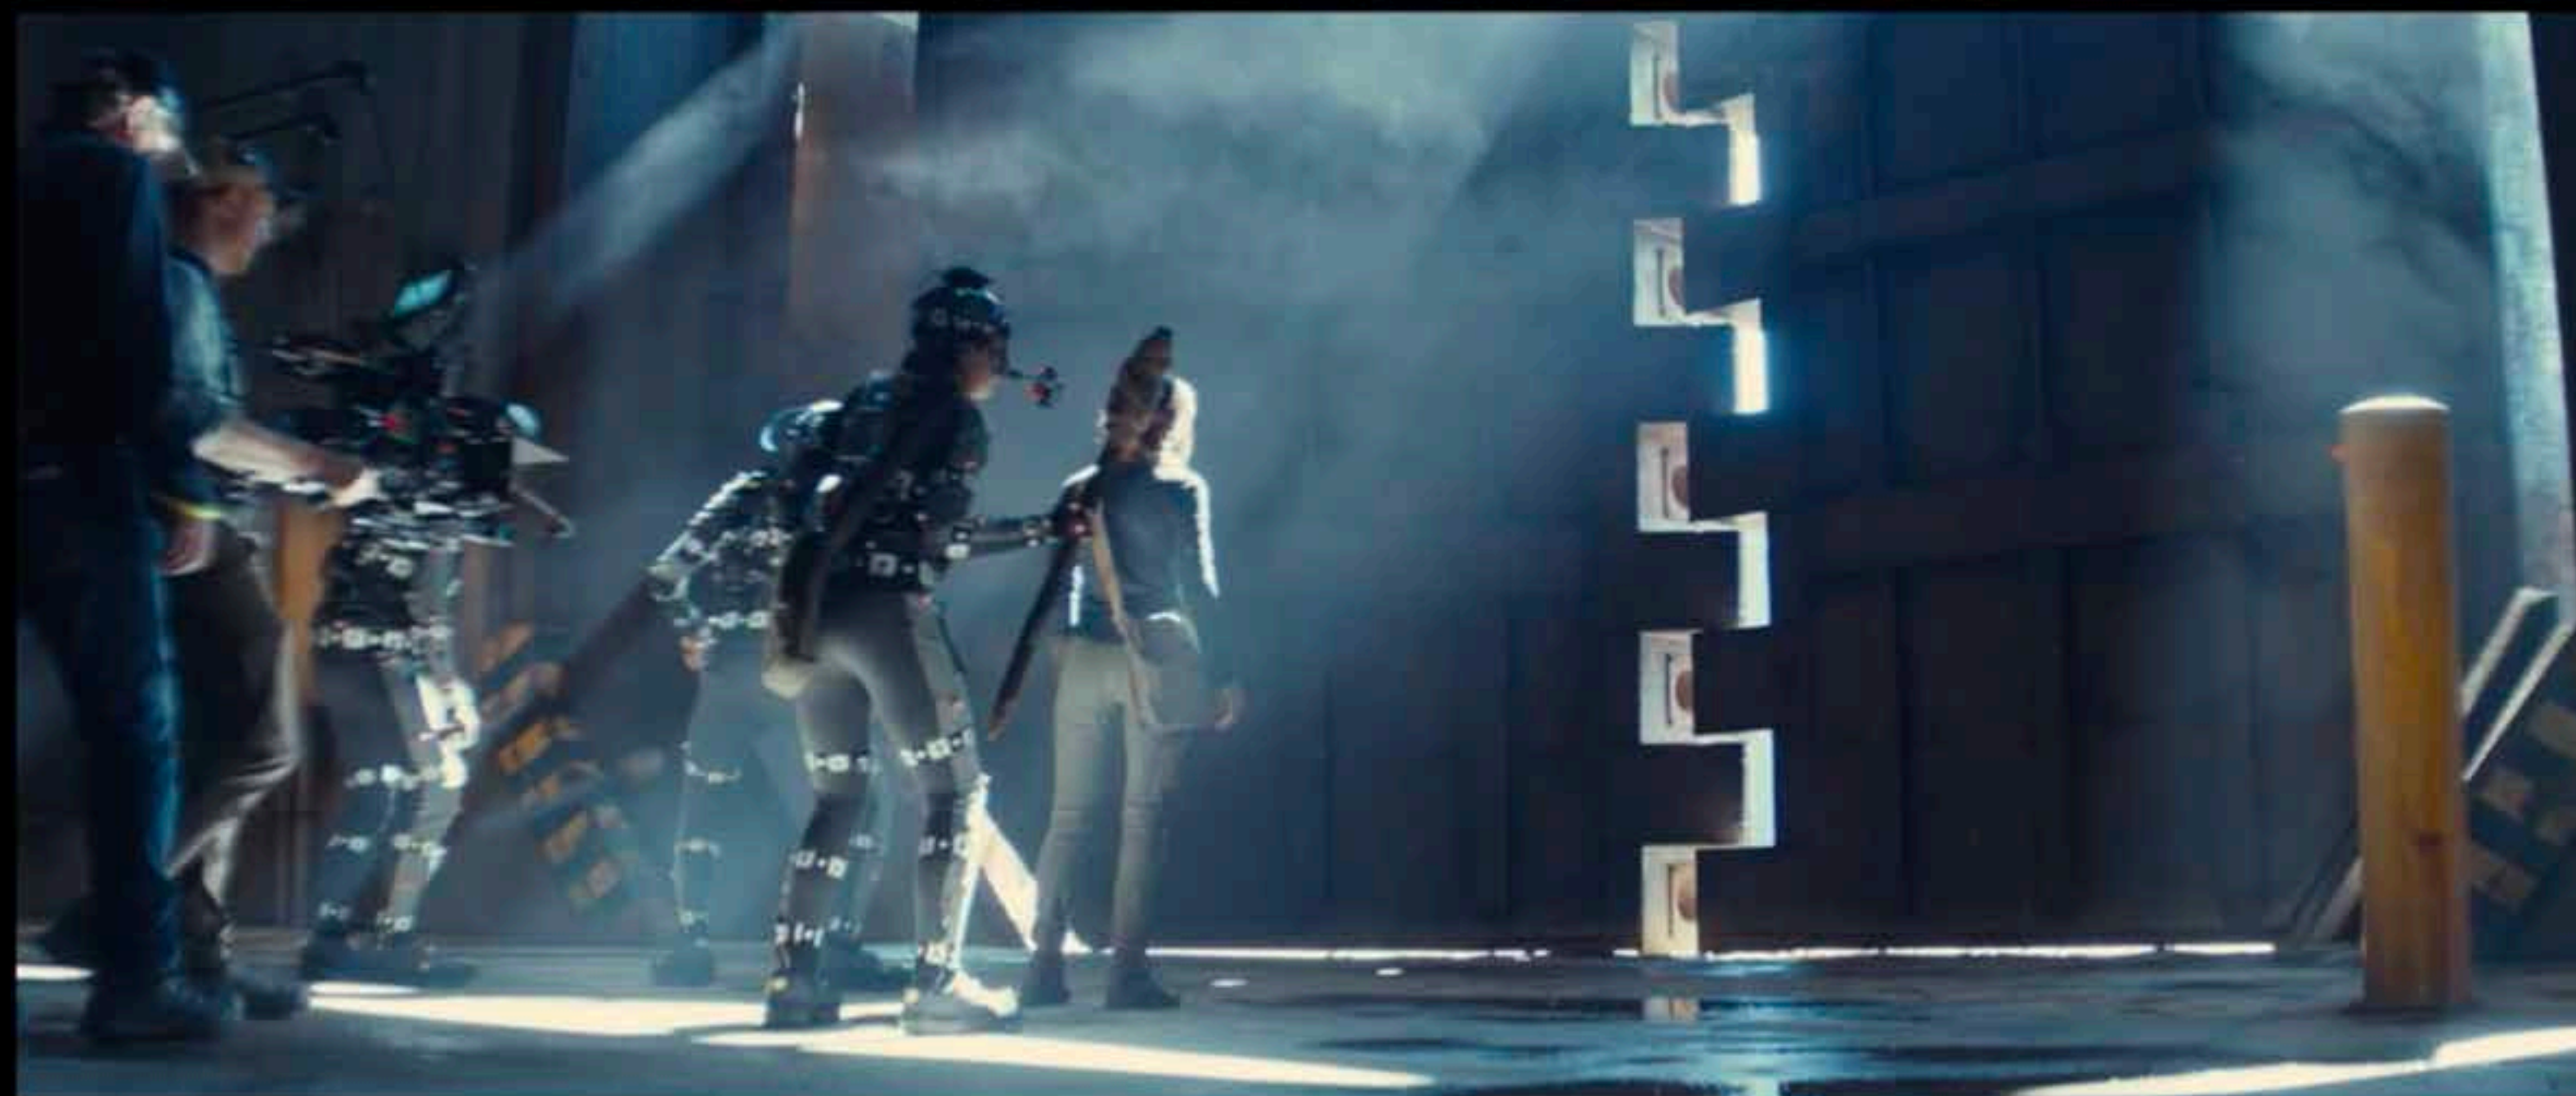

VFX ADDED

AS SHOT