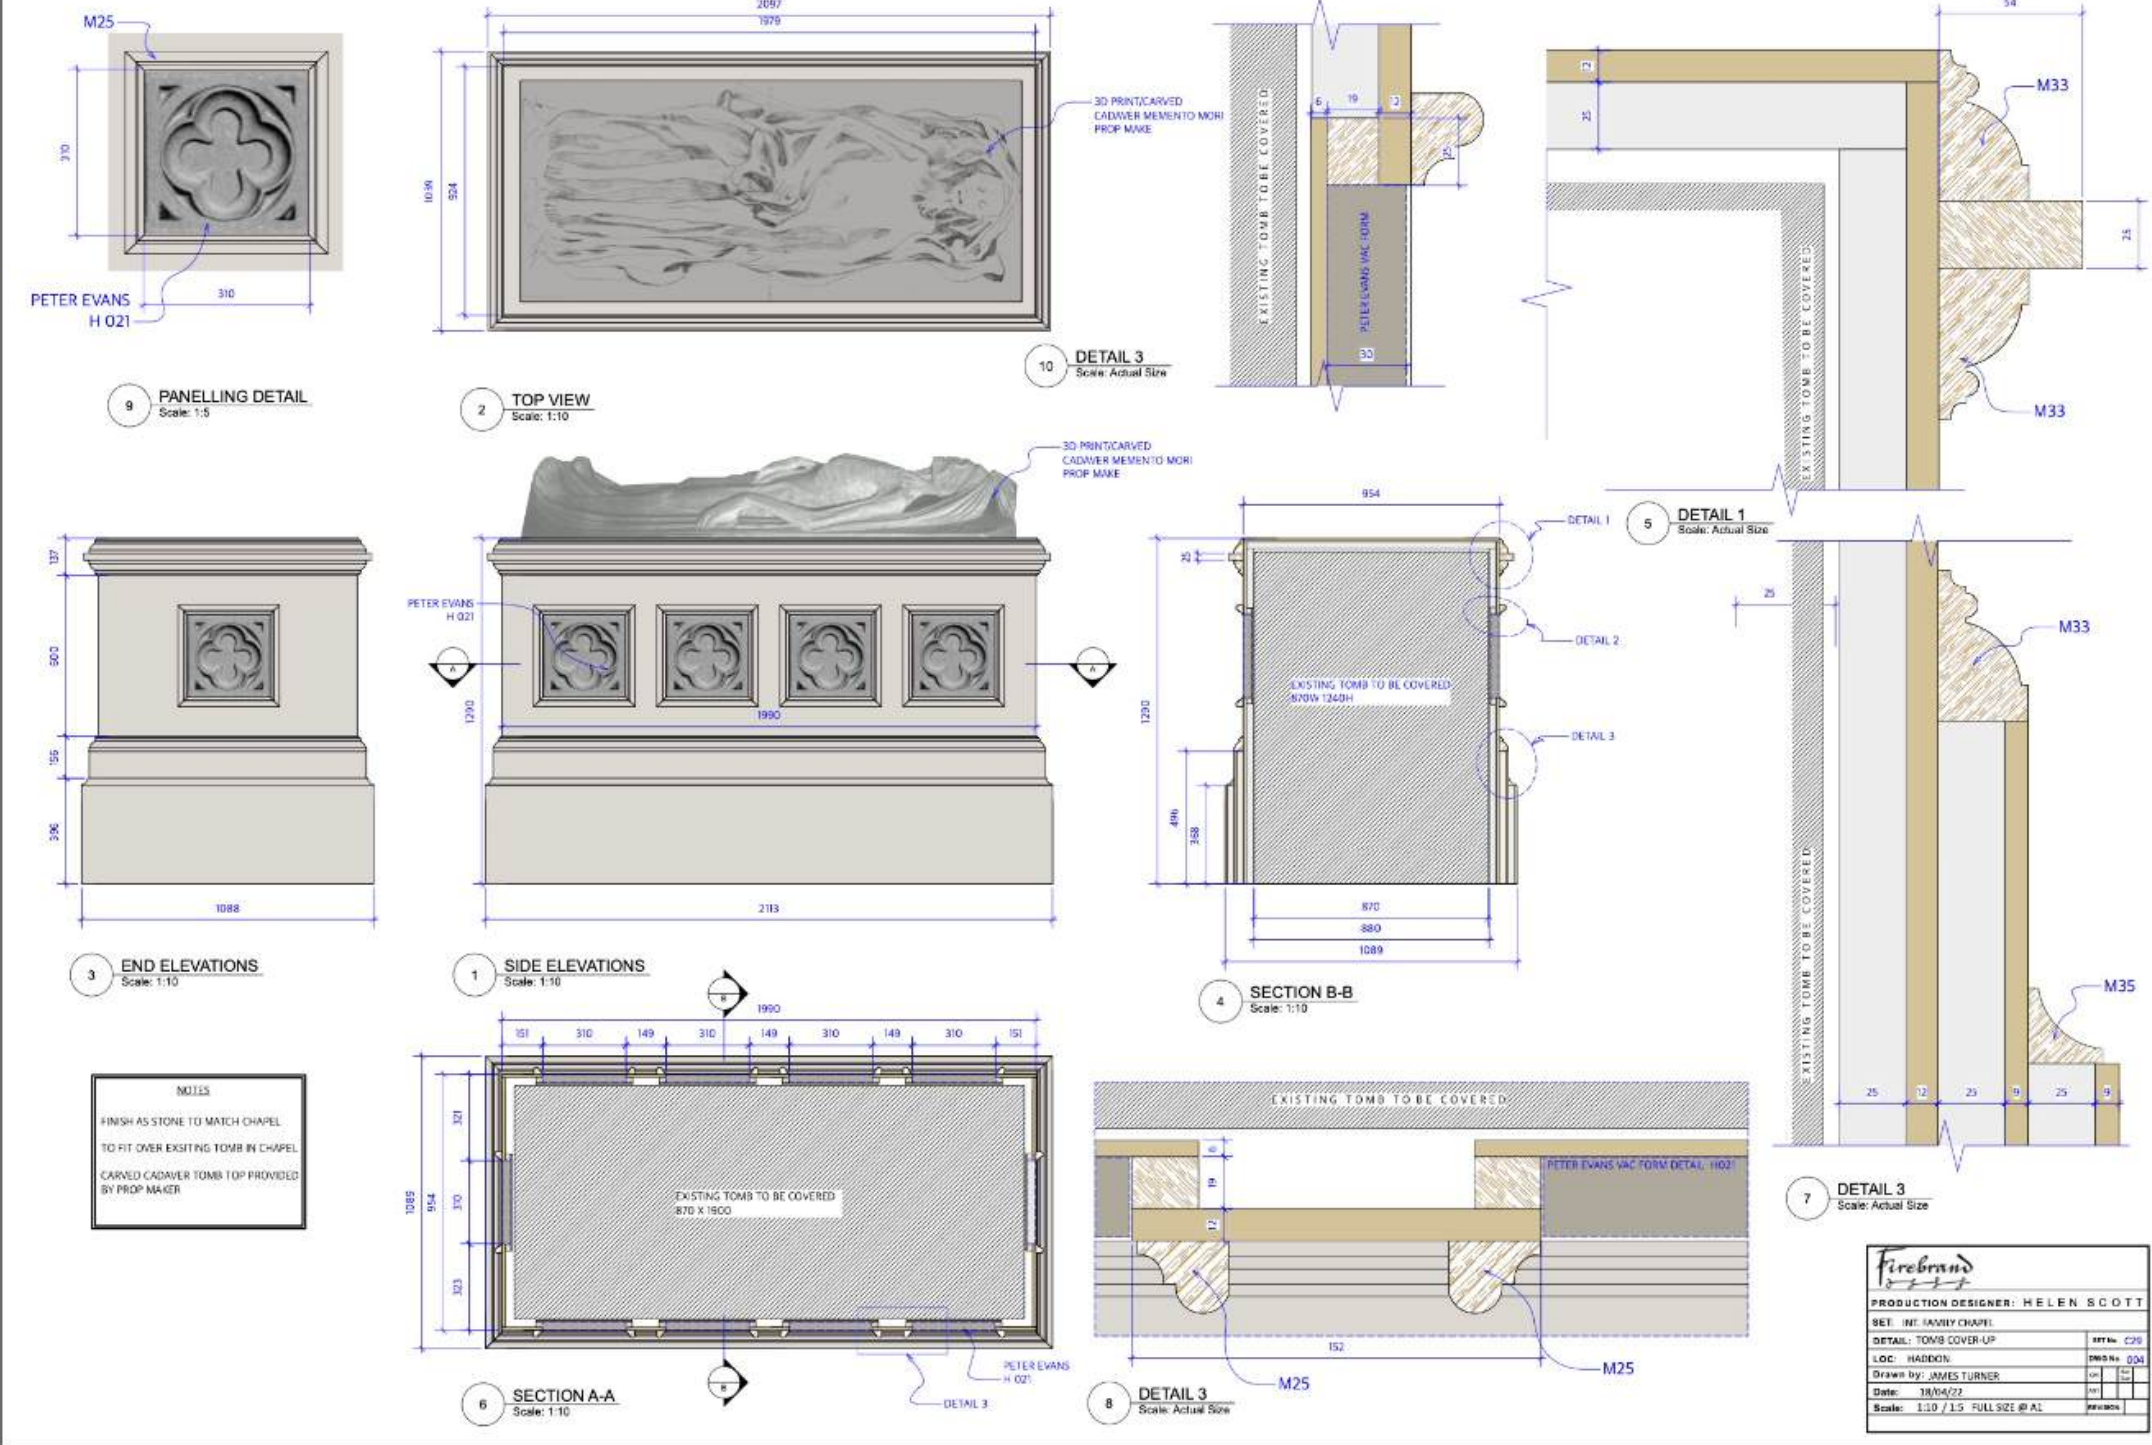

Family Hall

Family Chapel

FIREBRAND - INT. FAMILY CHAPEL - TOMB COVER-UP - LOCATION: HADDON HALL - 1:10 / 1:5 & F/S AT A1

Charcoal Works

May Day