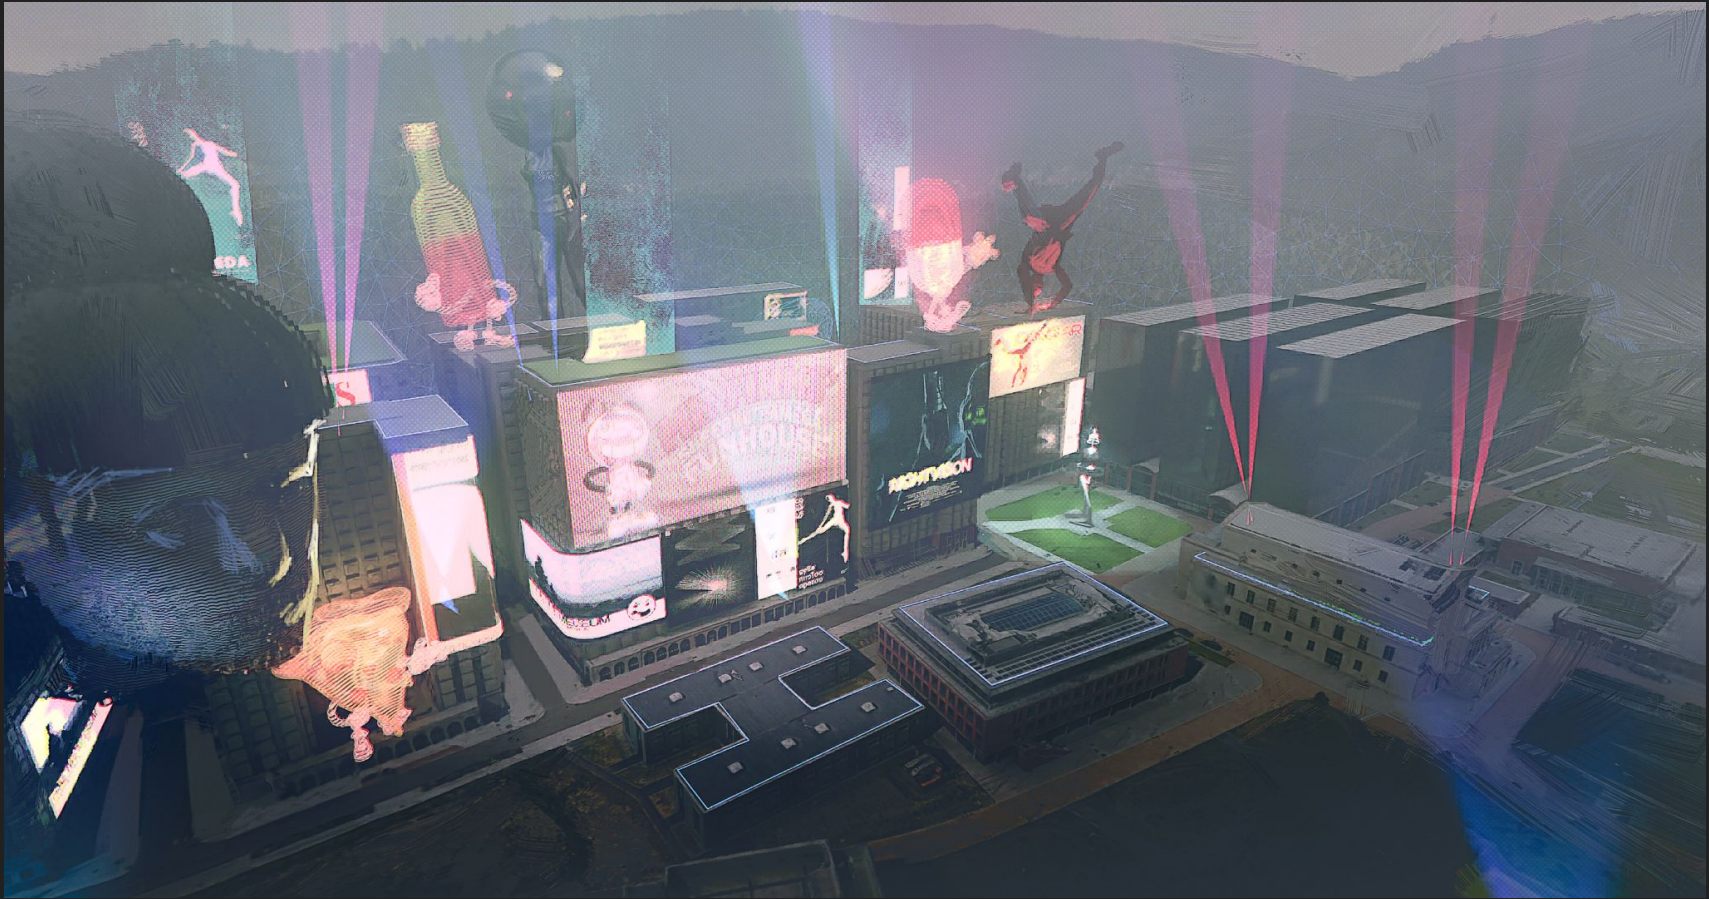

DR WHO SEASON 1

EP 5 - DOT AND BUBBLE

FINETIME - ILLUSTRATION - OVERHEAD

FINETIME - ILLUSTRATION

FINETIME - ILLUSTRATION

FINETIME - ILLUSTRATION - BOULEVARD

FINETIME - ILLUSTRATION - BOULEVARD DUSK

FINETIME - ILLUSTRATION - NIGHT TIME HOLOS

FINETIME - ILLUSTRATION - DOMED COLONY

LINDY'S BEDROOM - ILLUSTRATION

THE DOT - ILLUSTRATION

FINETIME BUBBLE COLOURS

FINETIME OFFICE - CONCEPT

14-5: Terminal, Pillar

14-5: Botanical Cube

①

FINETIME UNDERGROUND RIVER - ILLUSTRATION

FINETIME UNDERGROUND RIVER FINAL SCENE - ILLUSTRATION

Thankyou