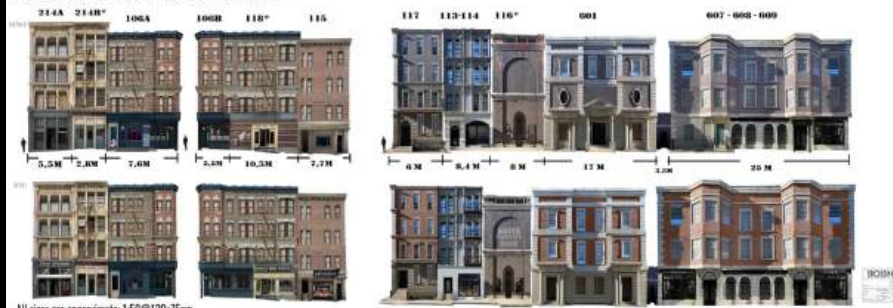

All sizes are approximate: 1:50 @ 120x75cm