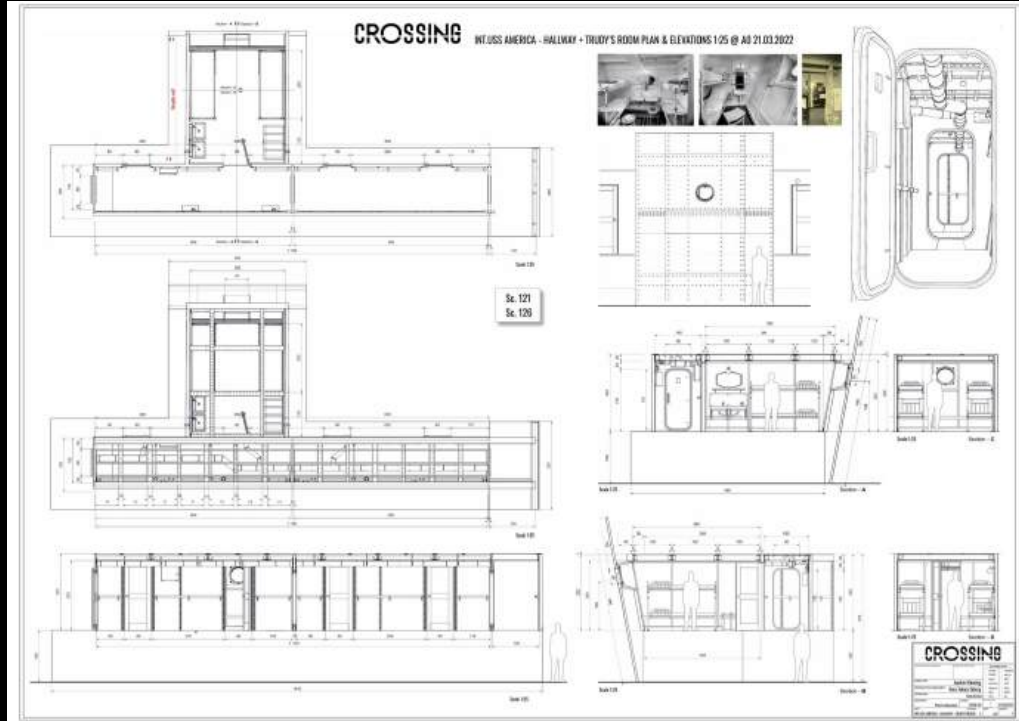

PIEDMONT POOL BUILT SET

OCEAN LINER CONCEPT

OCEAN LINER 3D VIEW

OCEAN LINER 3D VIEW

NEW YORK CITY DOCKS CONCEPT

NEW YORK CITY DOCKS CONCEPT

NEW YORK CITY DOCK REFERENCES

OCEAN LINER ROOM BUILT SET