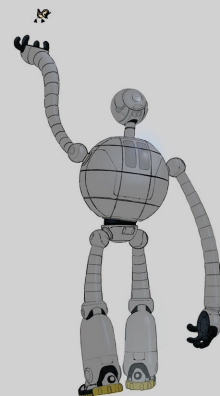

FOR YOUR ADG AWARD
CONSIDERATION

THE WILD ROBOT

EXCELLENCE IN PRODUCTION DESIGN
ANIMATED FEATURE FILM

RAYMOND ZIBACH, Production Designer
RITCHIE SACILIOC, Art Director

ROZZUM 7134

RITCHIE SACILLIOT

RAYMOND ZIBACH

WILD ROBOT

PRODUCTION DESIGN

BIRDS

THE
WILD ROBOT

BLUEJAY

THE
WILD ROBOT

RITCHIE SACILLIOT

RAYMOND ZIBACH

WILD ROBOT

PRODUCTION DESIGN

RITCHIE SACILLIOT

RAYMOND ZIBACH

WILD ROBOT

PRODUCTION DESIGN

RITCHIE SACILLIÖC

RAYMOND ZIBACH