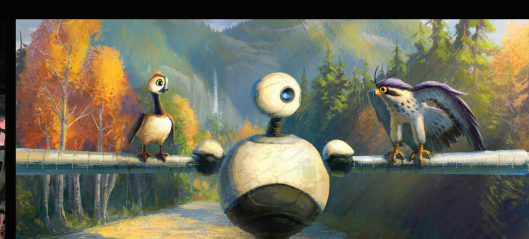

RITCHIE SACILLIOT

RAYMOND ZIBACH

WILD ROBOT

PRODUCTION DESIGN