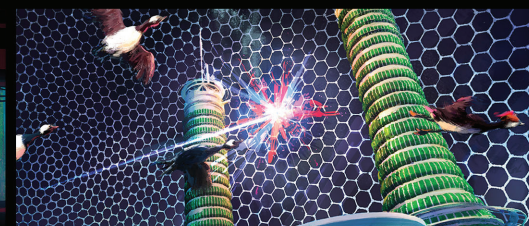

RITCHIE SACILLIOT

RAYMOND ZIBACH

WILD ROBOT

PRODUCTION DESIGN