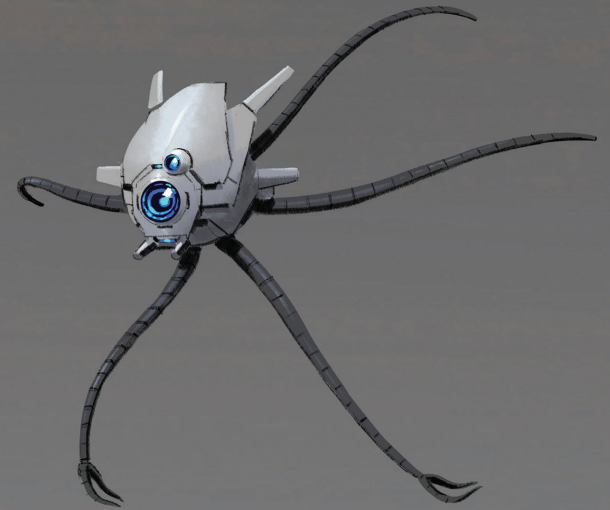

FOR YOUR ADG AWARD
CONSIDERATION

THE WILD ROBOT

EXCELLENCE IN PRODUCTION DESIGN
ANIMATED FEATURE FILM

RAYMOND ZIBACH, Production Designer
RITCHIE SACILIOC, Art Director

ROZZUM 7134

RITCHIE SACILLIOT

RAYMOND ZIBACH

WILD ROBOT

PRODUCTION DESIGN

BIRDS

THE
WILD ROBOT

BLUEJAY

THE
WILD ROBOT

RITCHIE SACILLIOT

RAYMOND ZIBACH

WILD ROBOT

PRODUCTION DESIGN

RITCHIE SACILLIOT

RAYMOND ZIBACH

WILD ROBOT

PRODUCTION DESIGN

RITCHIE SACILLIÖC

RAYMOND ZIBACH