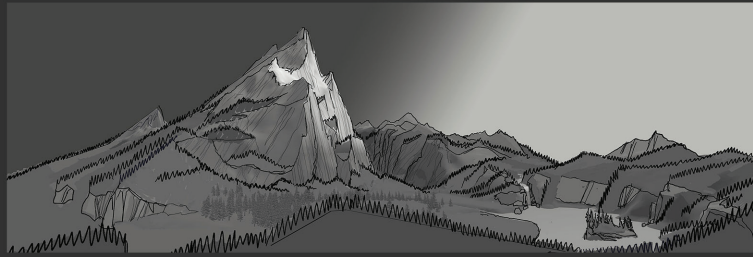

FOR YOUR ADG AWARD
CONSIDERATION

THE WILD ROBOT

EXCELLENCE IN PRODUCTION DESIGN
ANIMATED FEATURE FILM

RAYMOND ZIBACH, Production Designer
RITCHIE SACILIOC, Art Director

ROZZUM 7134

RITCHIE SACILLIOT

RAYMOND ZIBACH

WILD ROBOT

PRODUCTION DESIGN

BIRDS

THE
WILD ROBOT

BLUEJAY

THE
WILD ROBOT

RITCHIE SACILLIOT

RAYMOND ZIBACH