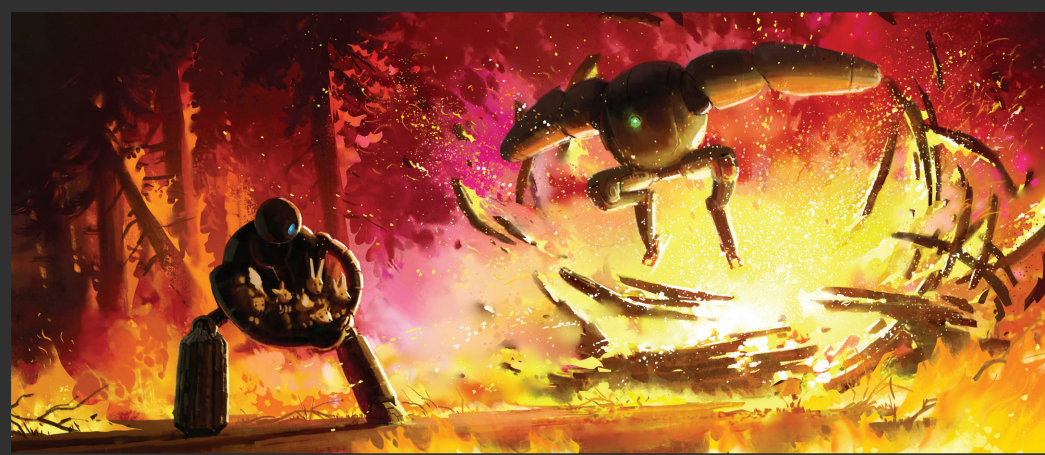

FOR YOUR ADG AWARD
CONSIDERATION

THE WILD ROBOT

EXCELLENCE IN PRODUCTION DESIGN
ANIMATED FEATURE FILM

RAYMOND ZIBACH, Production Designer
RITCHIE SACILIOC, Art Director

ROZZUM 7134

RITCHIE SACILLIOT

RAYMOND ZIBACH

WILD ROBOT

PRODUCTION DESIGN

BIRDS

THE
WILD ROBOT

BLUEJAY

THE
WILD ROBOT

RITCHIE SACILLIOT

RAYMOND ZIBACH