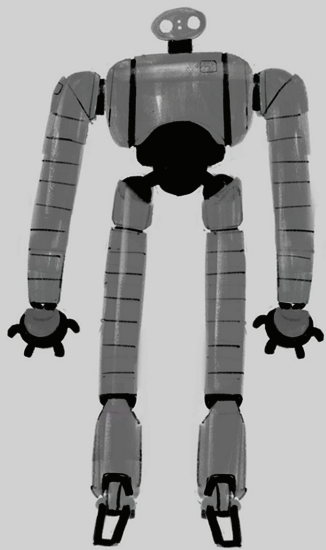

FOR YOUR ADG AWARD
CONSIDERATION

THE WILD ROBOT

EXCELLENCE IN PRODUCTION DESIGN
ANIMATED FEATURE FILM

RAYMOND ZIBACH, Production Designer
RITCHIE SACILIOC, Art Director

ROZZUM 7134

RITCHIE SACILLIOT

RAYMOND ZIBACH

WILD ROBOT

PRODUCTION DESIGN

BIRDS

THE
WILD ROBOT

BLUEJAY

THE
WILD ROBOT

RITCHIE SACILLIOT

RAYMOND ZIBACH