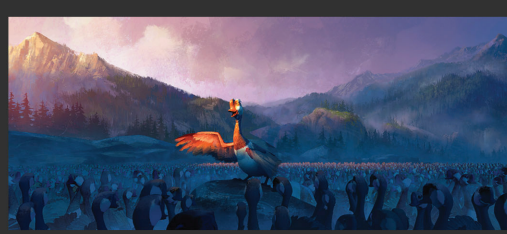

WILD ROBOT

PRODUCTION DESIGN

RITCHIE SACILLIOT

RAYMOND ZIBACH

WILD ROBOT

PRODUCTION DESIGN

RITCHIE SACILLIÖC

RAYMOND ZIBACH