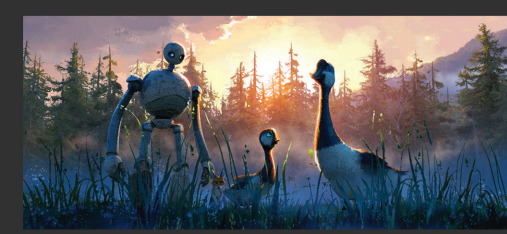

FOR YOUR ADG AWARD
CONSIDERATION

THE WILD ROBOT

EXCELLENCE IN PRODUCTION DESIGN
ANIMATED FEATURE FILM

RAYMOND ZIBACH, Production Designer
RITCHIE SACILIOC, Art Director

ROZZUM 7134

RITCHIE SACILLIOT

RAYMOND ZIBACH

WILD ROBOT

PRODUCTION DESIGN

BIRDS

THE
WILD ROBOT

BLUEJAY

THE
WILD ROBOT

RITCHIE SACILLIOT

RAYMOND ZIBACH

WILD ROBOT

PRODUCTION DESIGN

RITCHIE SACILLIOT

RAYMOND ZIBACH

WILD ROBOT

PRODUCTION DESIGN

RITCHIE SACILLIÖC

RAYMOND ZIBACH