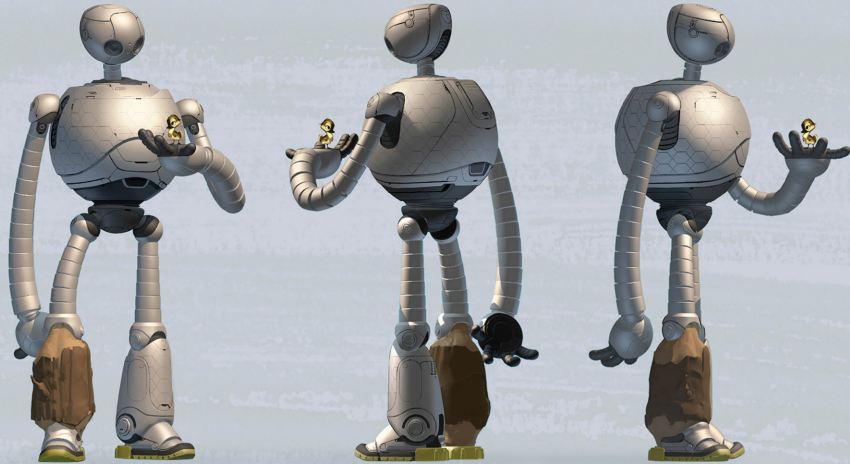

FOR YOUR ADG AWARD
CONSIDERATION

THE WILD ROBOT

EXCELLENCE IN PRODUCTION DESIGN
ANIMATED FEATURE FILM

RAYMOND ZIBACH, Production Designer
RITCHIE SACILIOC, Art Director

ROZZUM 7134

RITCHIE SACILLIOT

RAYMOND ZIBACH

WILD ROBOT

PRODUCTION DESIGN

BIRDS

THE
WILD ROBOT

BLUEJAY

THE
WILD ROBOT

RITCHIE SACILLIOT

RAYMOND ZIBACH

WILD ROBOT

PRODUCTION DESIGN

RITCHIE SACILLIOT

RAYMOND ZIBACH

WILD ROBOT

PRODUCTION DESIGN

RITCHIE SACILLIÖC

RAYMOND ZIBACH

WILD ROBOT

PRODUCTION DESIGN