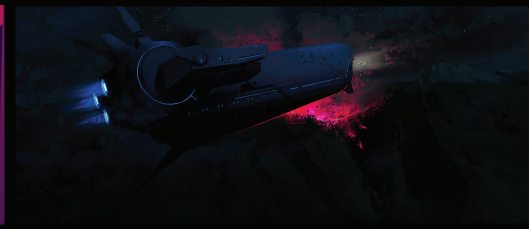

RITCHIE SACILLIOT

RAYMOND ZIBACH

WILD ROBOT

PRODUCTION DESIGN