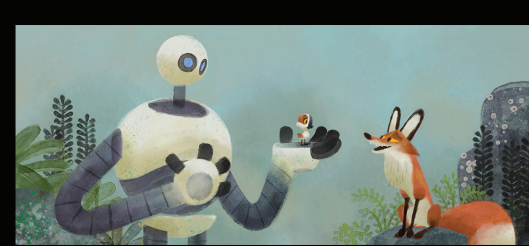

FOR YOUR ADG AWARD
CONSIDERATION

THE WILD ROBOT

EXCELLENCE IN PRODUCTION DESIGN
ANIMATED FEATURE FILM

RAYMOND ZIBACH, Production Designer
RITCHIE SACILIOC, Art Director

ROZZUM 7134

RITCHIE SACILLIOT

RAYMOND ZIBACH

WILD ROBOT

PRODUCTION DESIGN

BIRDS

THE
WILD ROBOT

BLUEJAY

THE
WILD ROBOT

RITCHIE SACILLIOT

RAYMOND ZIBACH

WILD ROBOT

PRODUCTION DESIGN

RITCHIE SACILLIOT

RAYMOND ZIBACH

WILD ROBOT

PRODUCTION DESIGN

RITCHIE SACILLIÖC

RAYMOND ZIBACH