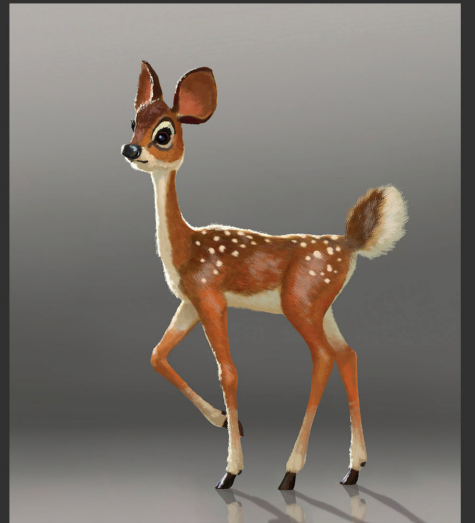

FOR YOUR ADG AWARD
CONSIDERATION

THE WILD ROBOT

EXCELLENCE IN PRODUCTION DESIGN
ANIMATED FEATURE FILM

RAYMOND ZIBACH, Production Designer
RITCHIE SACILIOC, Art Director

ROZZUM 7134

RITCHIE SACILLIOT

RAYMOND ZIBACH

WILD ROBOT

PRODUCTION DESIGN

BIRDS

THE
WILD ROBOT

BLUEJAY

THE
WILD ROBOT

RITCHIE SACILLIOT

RAYMOND ZIBACH

WILD ROBOT

PRODUCTION DESIGN

RITCHIE SACILLIOT

RAYMOND ZIBACH

WILD ROBOT

PRODUCTION DESIGN

RITCHIE SACILLIÖC

RAYMOND ZIBACH