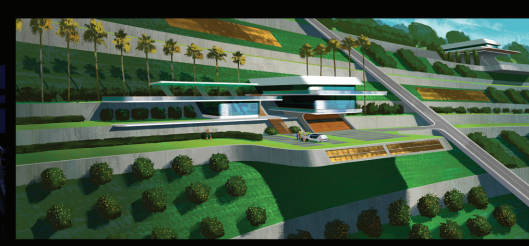

RITCHIE SACILLIÖC

RAYMOND ZIBACH

WILD ROBOT

PRODUCTION DESIGN