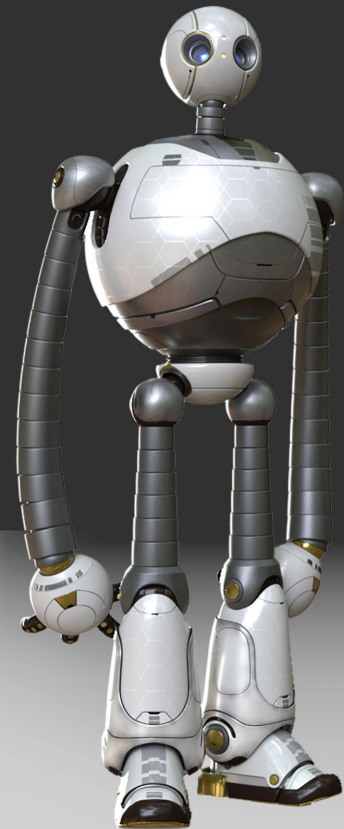

FOR YOUR ADG AWARD
CONSIDERATION

THE WILD ROBOT

EXCELLENCE IN PRODUCTION DESIGN
ANIMATED FEATURE FILM

RAYMOND ZIBACH, Production Designer
RITCHIE SACILIOC, Art Director

ROZZUM 7134

RITCHIE SACILLIOT

RAYMOND ZIBACH

WILD ROBOT

PRODUCTION DESIGN

BIRDS

THE
WILD ROBOT

BLUEJAY

THE
WILD ROBOT

RITCHIE SACILLIOT

RAYMOND ZIBACH

WILD ROBOT

PRODUCTION DESIGN

RITCHIE SACILLIOT

RAYMOND ZIBACH

WILD ROBOT

PRODUCTION DESIGN

RITCHIE SACILLIÖC

RAYMOND ZIBACH