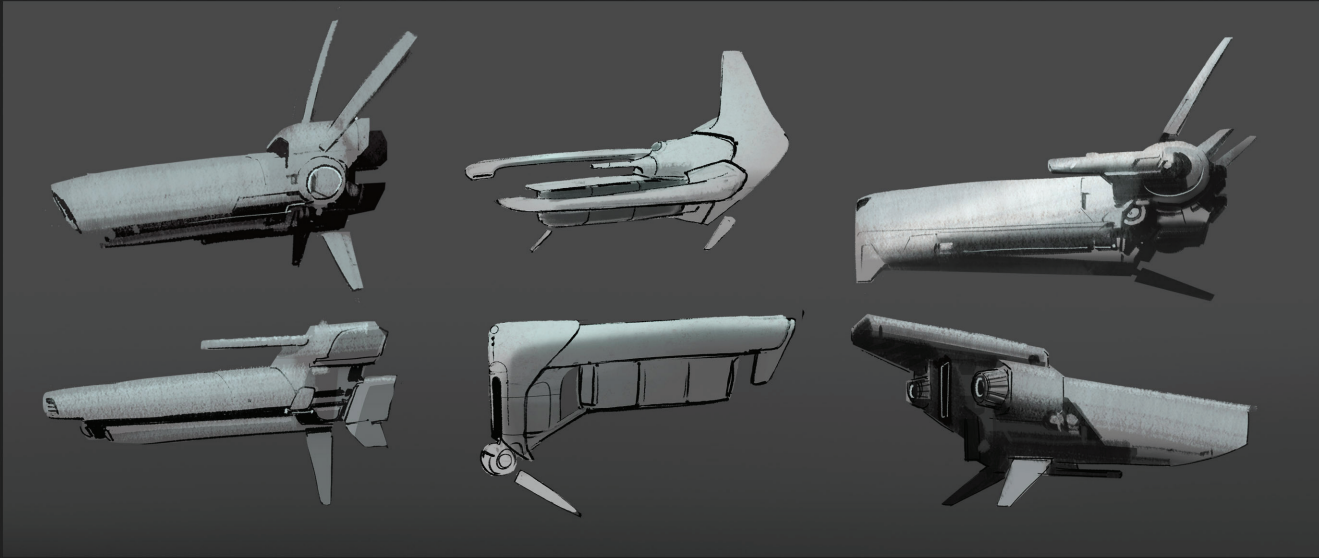

WILD ROBOT

PRODUCTION DESIGN

RITCHIE SACILLIOT

RAYMOND ZIBACH

WILD ROBOT

PRODUCTION DESIGN

RITCHIE SACILLIÖC

RAYMOND ZIBACH