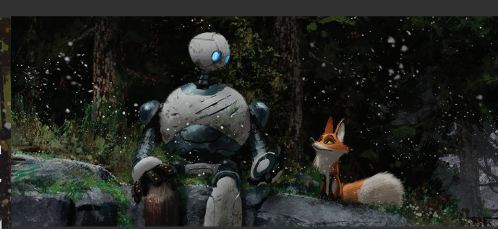

FOR YOUR ADG AWARD
CONSIDERATION

THE WILD ROBOT

EXCELLENCE IN PRODUCTION DESIGN
ANIMATED FEATURE FILM

RAYMOND ZIBACH, Production Designer
RITCHIE SACILIOC, Art Director

ROZZUM 7134

RITCHIE SACILLIOT

RAYMOND ZIBACH

WILD ROBOT

PRODUCTION DESIGN

RITCHIE SACILLIOT

RAYMOND ZIBACH

WILD ROBOT

PRODUCTION DESIGN

RITCHIE SACILLIÖC

RAYMOND ZIBACH