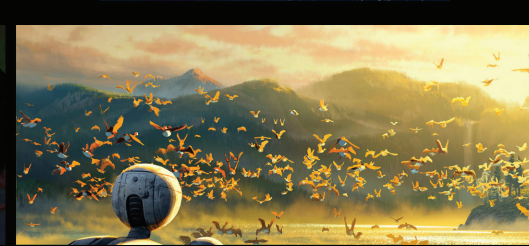

RITCHIE SACILLIÖC

RAYMOND ZIBACH

WILD ROBOT

PRODUCTION DESIGN