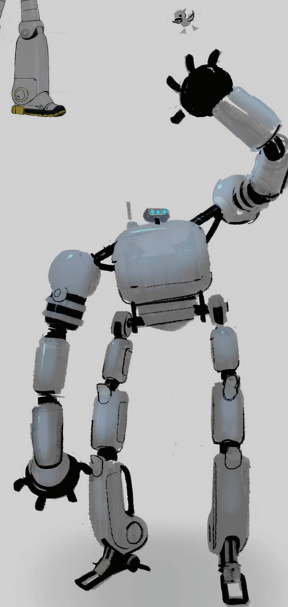

FOR YOUR ADG AWARD
CONSIDERATION

THE WILD ROBOT

EXCELLENCE IN PRODUCTION DESIGN
ANIMATED FEATURE FILM

RAYMOND ZIBACH, Production Designer
RITCHIE SACILIOC, Art Director

ROZZUM 7134

RITCHIE SACILLIOT

RAYMOND ZIBACH

WILD ROBOT

PRODUCTION DESIGN

BIRDS

THE
WILD ROBOT

BLUEJAY

THE
WILD ROBOT

RITCHIE SACILLIOT

RAYMOND ZIBACH

WILD ROBOT

PRODUCTION DESIGN

RITCHIE SACILLIOT

RAYMOND ZIBACH

WILD ROBOT

PRODUCTION DESIGN

RITCHIE SACILLIÖC

RAYMOND ZIBACH

WILD ROBOT

PRODUCTION DESIGN