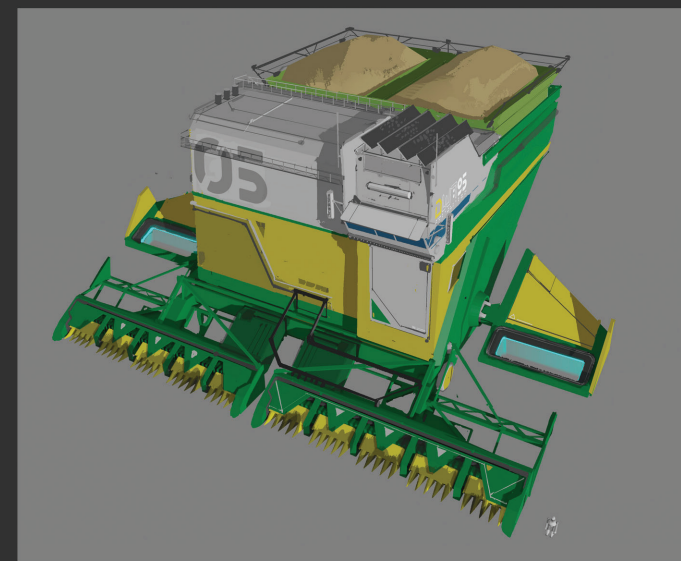

WILD ROBOT

PRODUCTION DESIGN

RITCHIE SACILLIOT

RAYMOND ZIBACH

WILD ROBOT

PRODUCTION DESIGN

RITCHIE SACILLIÖC

RAYMOND ZIBACH