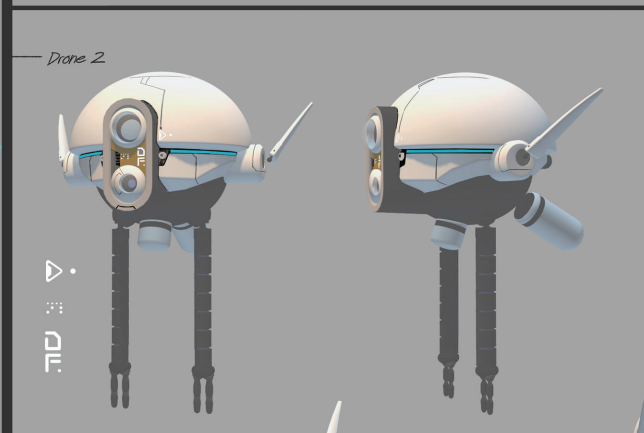

WILD ROBOT

PRODUCTION DESIGN

RITCHIE SACILLIOT

RAYMOND ZIBACH

WILD ROBOT

PRODUCTION DESIGN

RITCHIE SACILLIÖC

RAYMOND ZIBACH