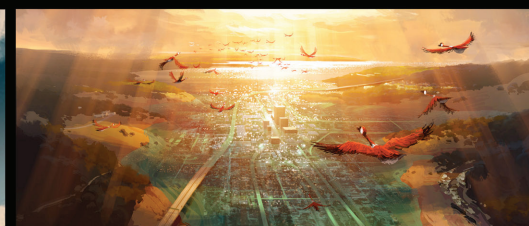

RITCHIE SACILLIOT

RAYMOND ZIBACH

WILD ROBOT

PRODUCTION DESIGN