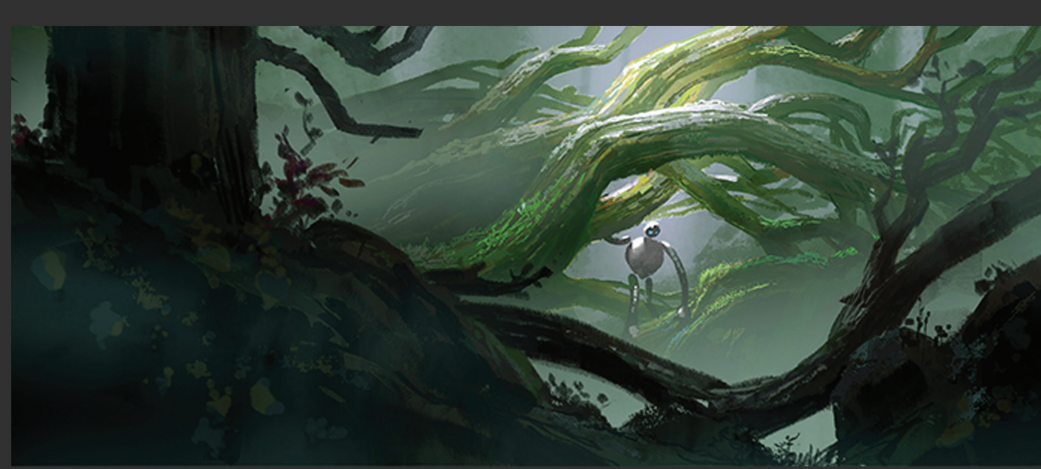

FOR YOUR ADG AWARD
CONSIDERATION

THE WILD ROBOT

EXCELLENCE IN PRODUCTION DESIGN
ANIMATED FEATURE FILM

RAYMOND ZIBACH, Production Designer
RITCHIE SACILIOC, Art Director

ROZZUM 7134

RITCHIE SACILLIOT

RAYMOND ZIBACH

WILD ROBOT

PRODUCTION DESIGN

BIRDS

THE
WILD ROBOT

BLUEJAY

THE
WILD ROBOT

RITCHIE SACILLIOT

RAYMOND ZIBACH