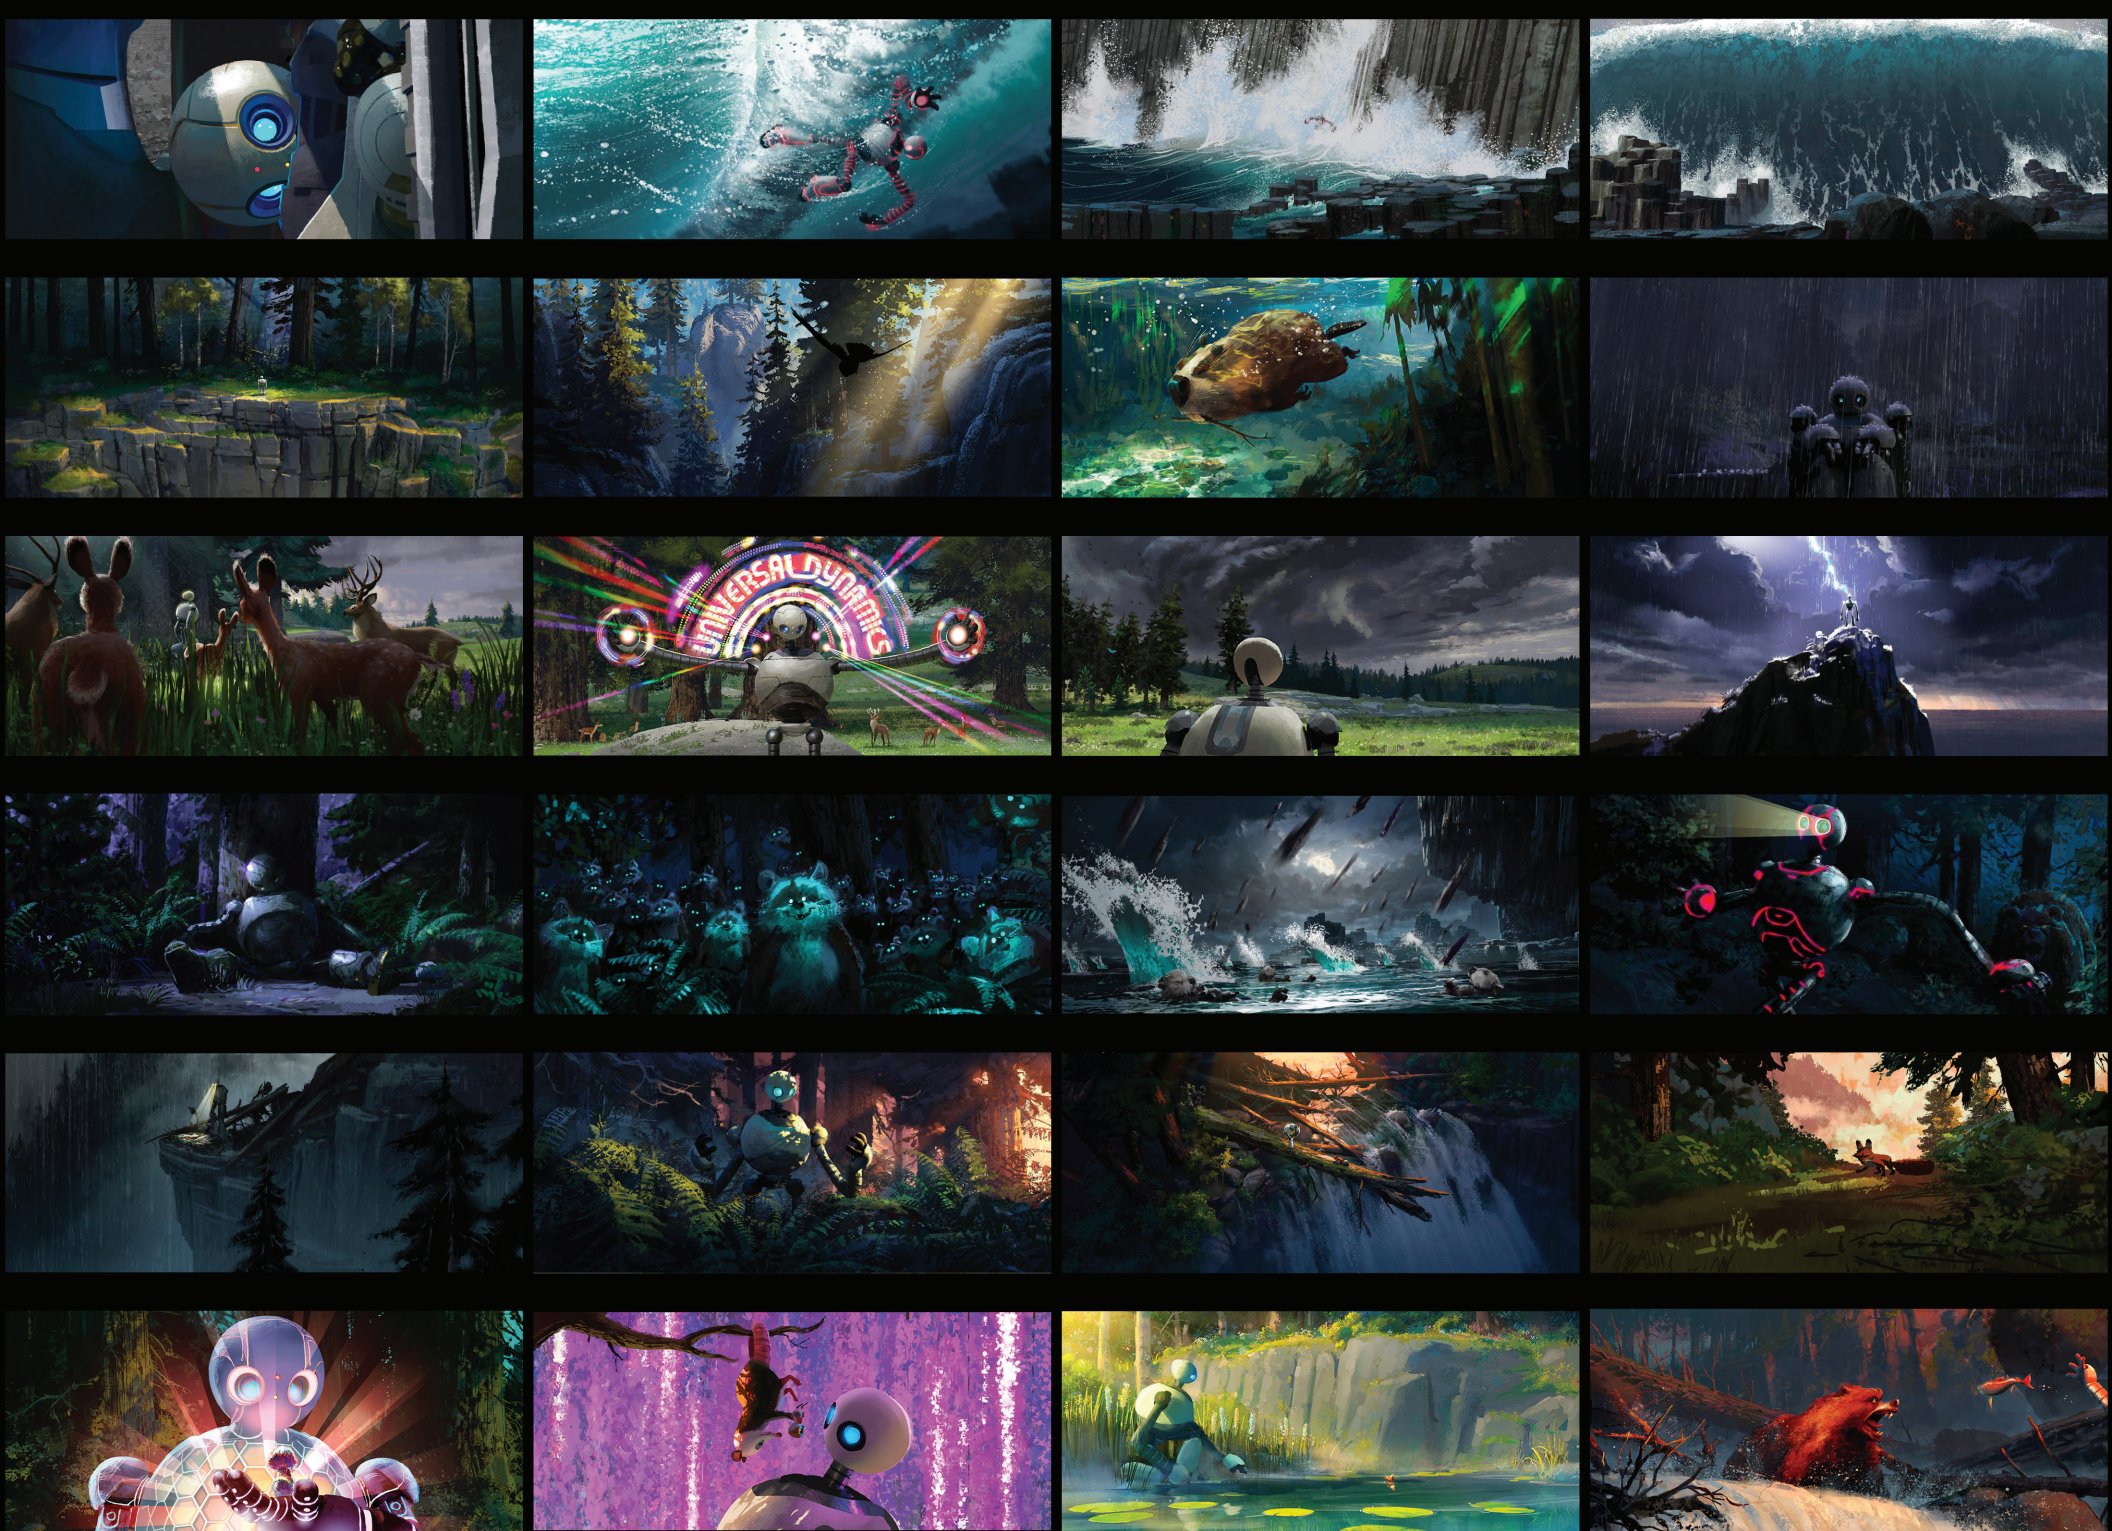

RITCHIE SACILLIOT

RAYMOND ZIBACH

WILD ROBOT

PRODUCTION DESIGN