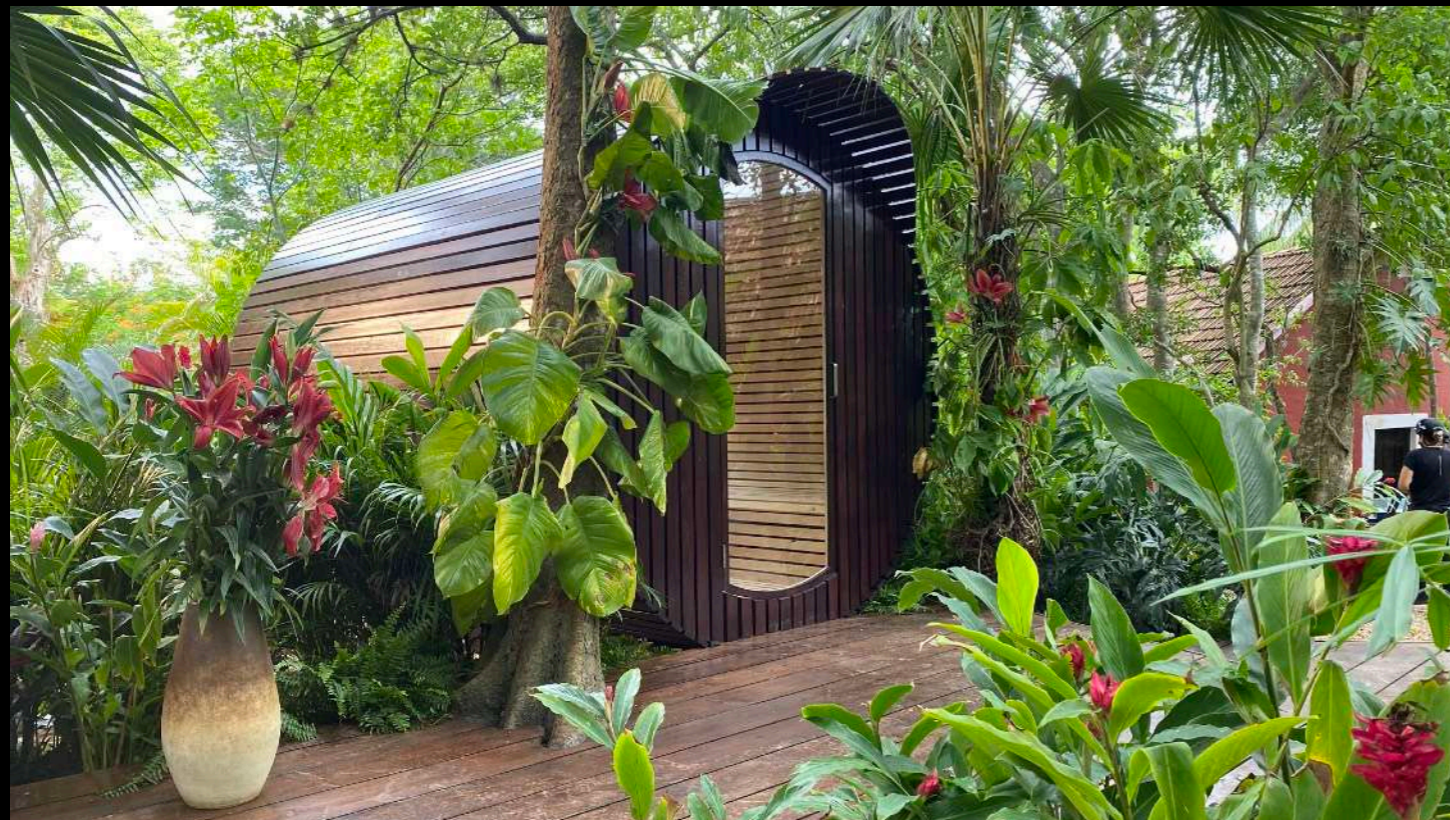

PRODUCTION DESIGN
BY ROBERTO BONELLI

THE SAUNA
SET PHOTO

BLINK
TWICE

PRODUCTION DESIGN
BY ROBERTO BONELLI

PROPS
SET PHOTOS

BLINK
TWICE

PRODUCTION DESIGN
BY ROBERTO BONELLI

THE SNAKES
BEHIND THE SCENES PHOTOS