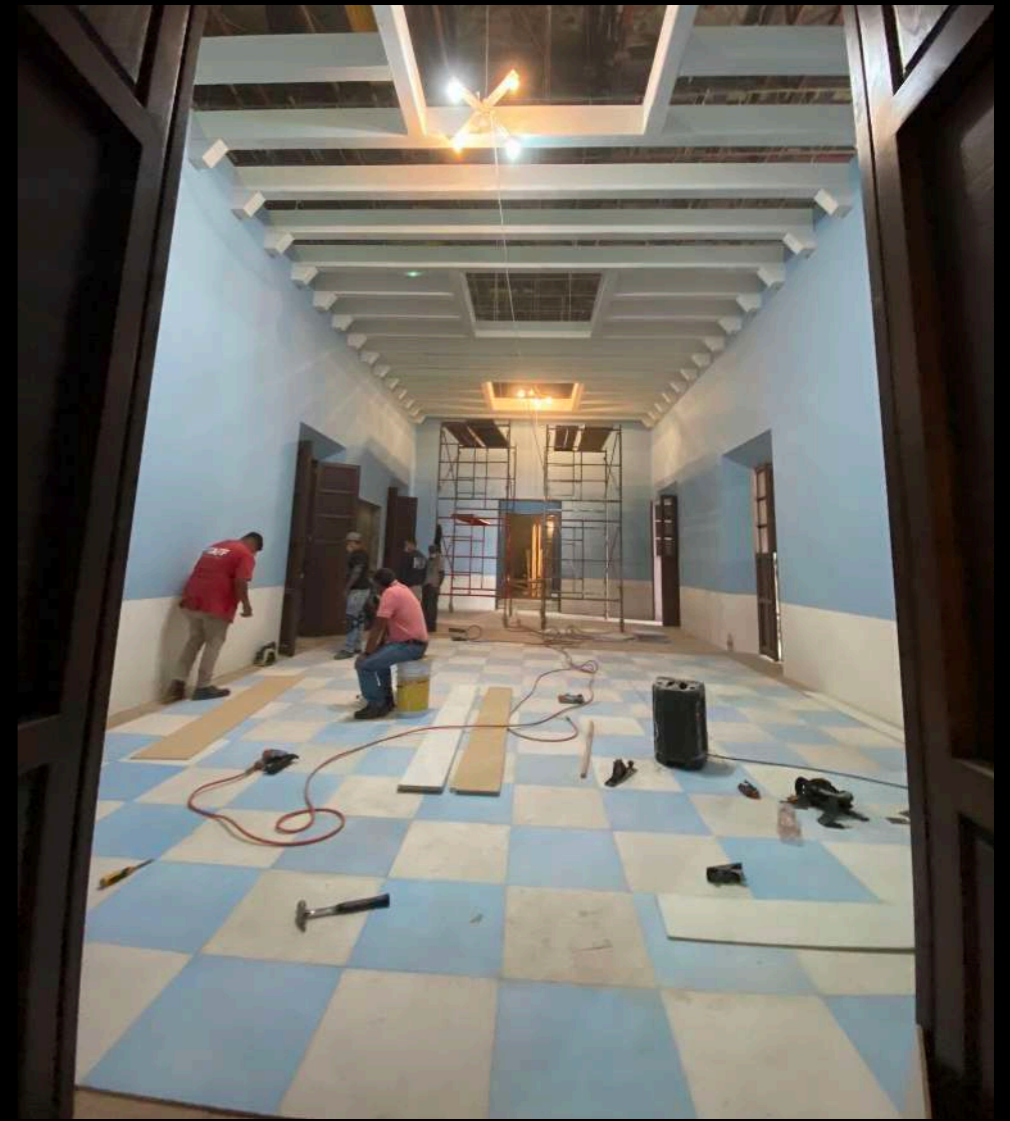

BLINK
TWICE

PRODUCTION DESIGN
BY ROBERTO BONELLI

THE BIG ROOM
SET ILLUSTRATION

BLINK
TWICE

PRODUCTION DESIGN
BY ROBERTO BONELLI

THE BIG ROOM
SET CONSTRUCTION PHOTOS

BLINK
TWICE

PRODUCTION DESIGN
BY ROBERTO BONELLI