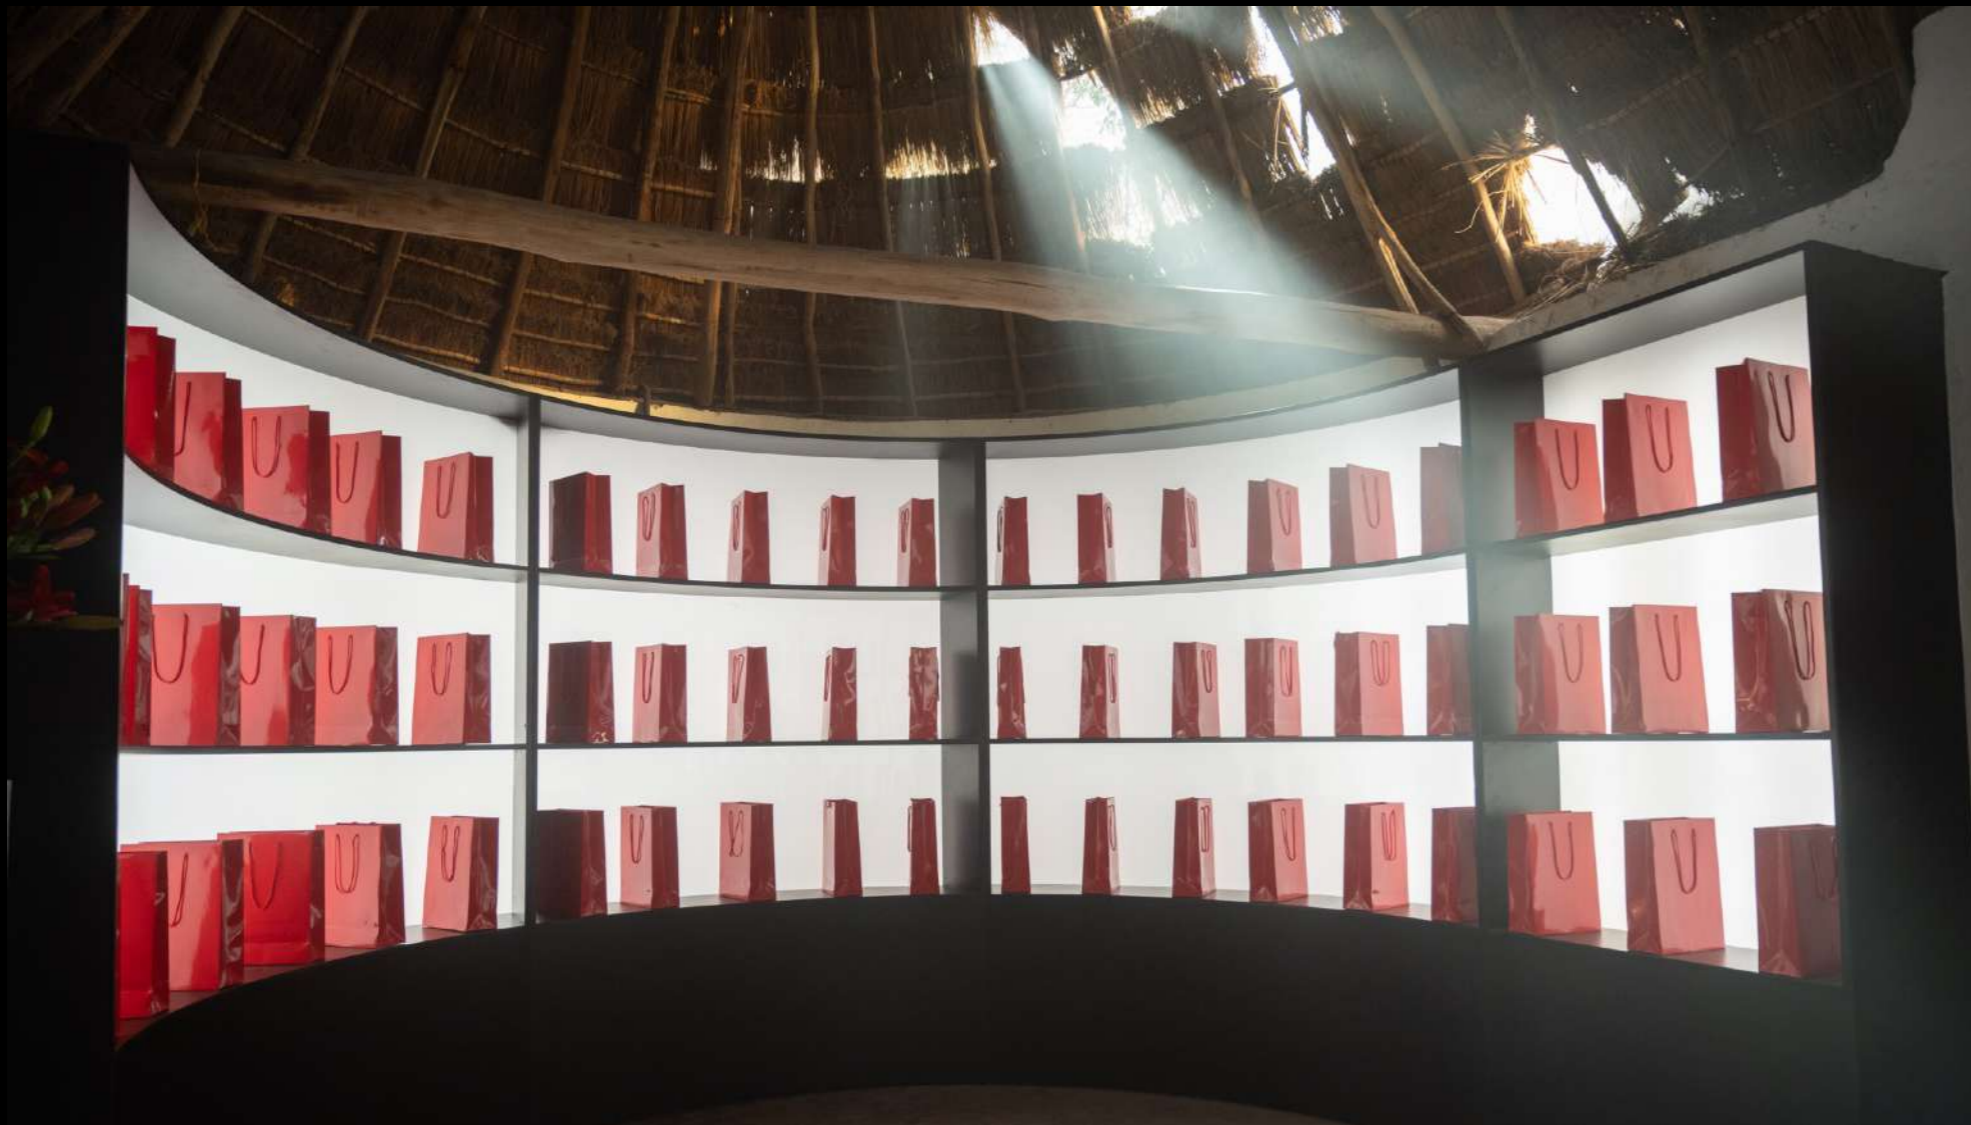

FRIDA'S BUNGALOW
SET PHOTO

BLINK
TWICE

PRODUCTION DESIGN
BY ROBERTO BONELLI

PATIOS
SET PHOTOS

BLINK
TWICE

PRODUCTION DESIGN
BY ROBERTO BONELLI

THE SAUNA
SET ILLUSTRATION

BLINK
TWICE