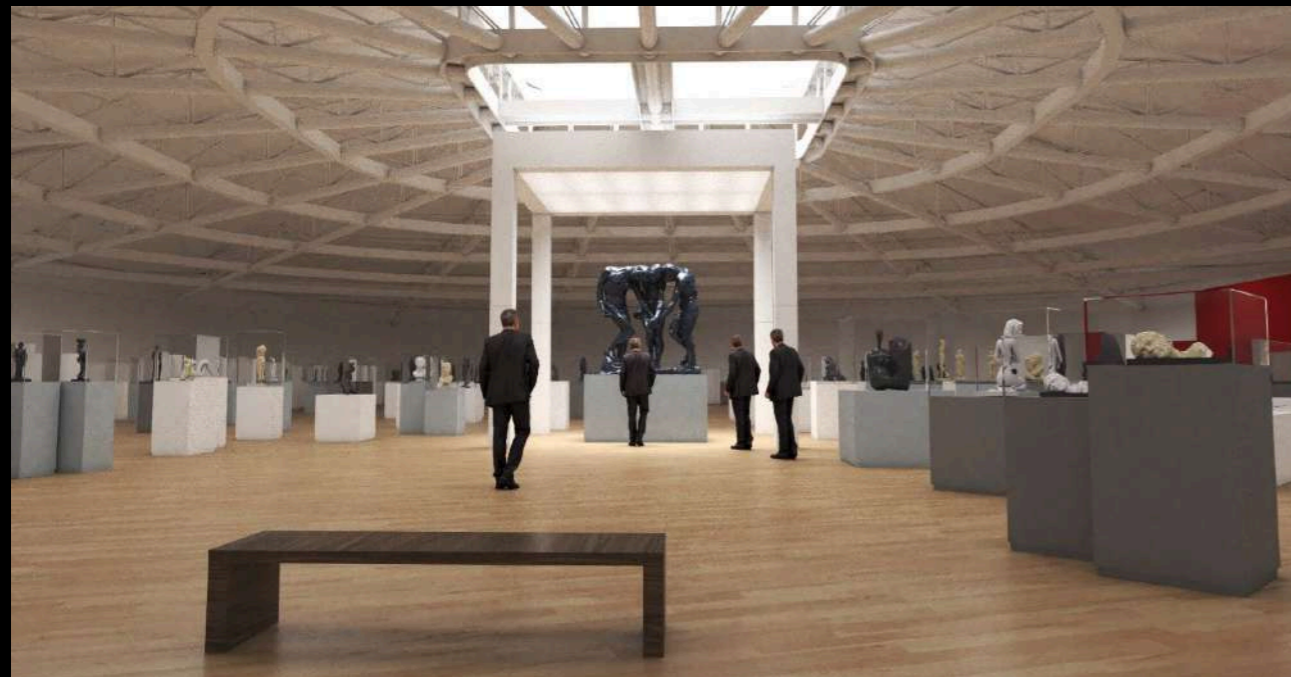

THE PRODUCTION DESIGN OF

BLINK TWICE

BY ROBERTO BONELLI

THE GALA
SET ILLUSTRATION

BLINK
TWICE

PRODUCTION DESIGN
BY ROBERTO BONELLI

THE POOL AREA
SET ILLUSTRATION

BLINK
TWICE