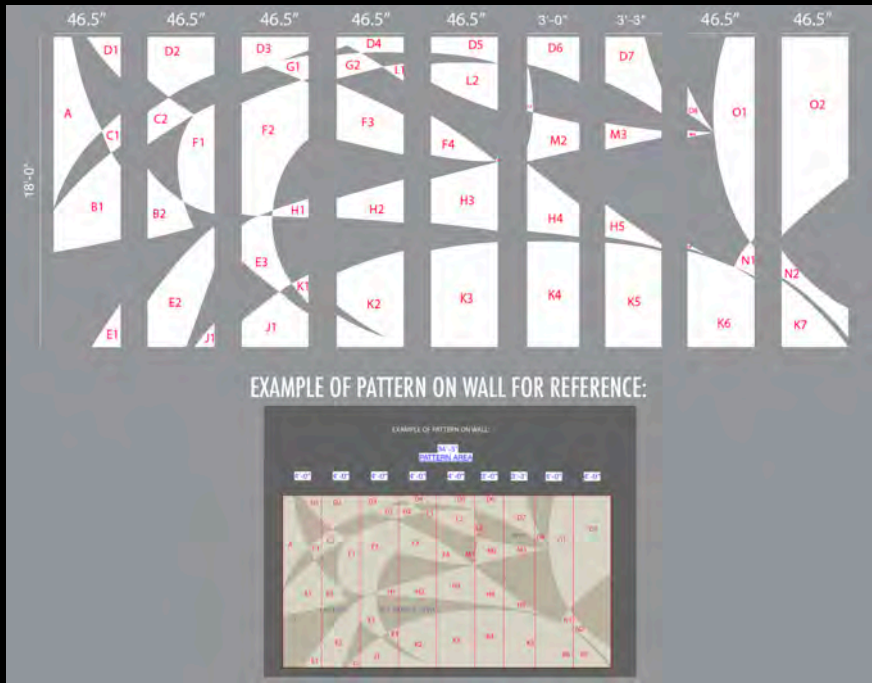

LOOT | NEW LIVING ROOM | KITCHEN