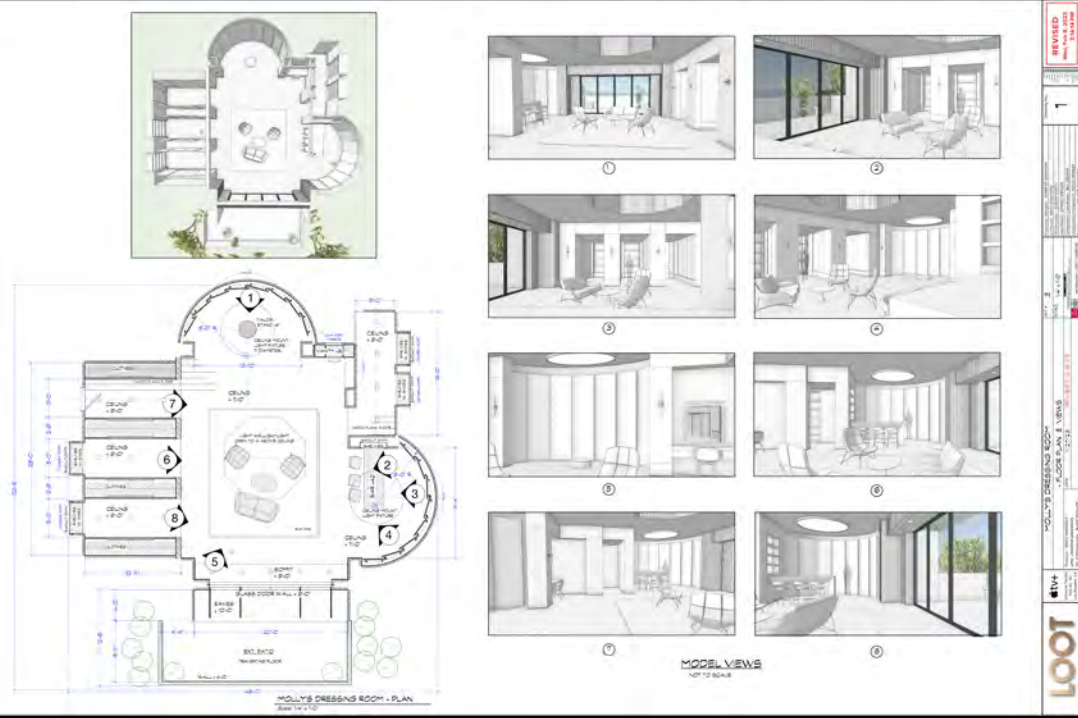

LOOT | NEW DRESSING ROOM