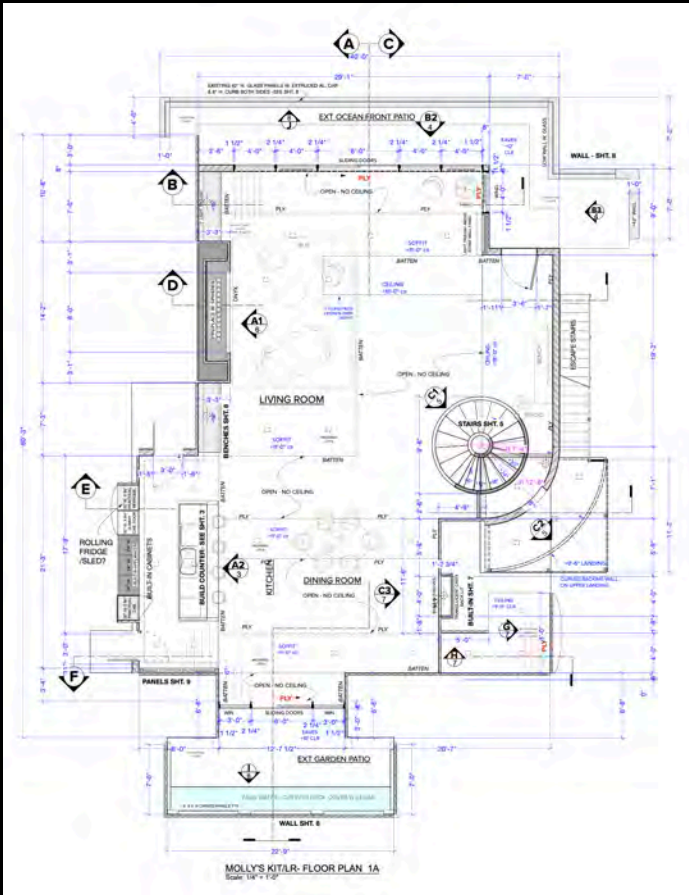

LOOT | NEW STAIRWAY DOWN TO LIVING ROOM

2ND FLOOR

LOOT | NEW LIVING ROOM | KITCHEN

STILL

LOOT | NEW LIVING ROOM | KITCHEN

STILL

REVISED - AS BUILT - 5/10/23

RELEASED

PROJECT NO. 2

DATE: 10/1/2023

BY: [Signature]

FOR: MOLLY'S KITLAR - ELEVATIONS

LOOT

LOOT | NEW LIVING ROOM | KITCHEN

CONCEPT RENDERINGS | FINISHED SET

LOOT | NEW LIVING ROOM | KITCHEN

STILL

LOOT | NEW LIVING ROOM | KITCHEN

STILL

PRINTED IMAGE: 47.5"
CENTER ON A 48" PANEL (DO NOT TRIM TO 47.5")

FILE IS SAME AS V. 3-B SAMPLE

ONYX LOCATION REFERENCE

OUR SHOULD BE MORE OPAQUE (LESS VISIBILITY OF BACKGROUND LIGHT FIXTURES AS DISCUSSED)

LOOT | MOLLY'S MANSION

RE-DRESS — ON LOCATION

LOOT | MOLLY'S MANSION

STILL

LOOT

SET NAME: **INT. MOLLY'S HOUSE LOCATION - 2nd Floor Plan**

Scale: 1/16" = 1'0"

EPISODE #
BLOCK 1