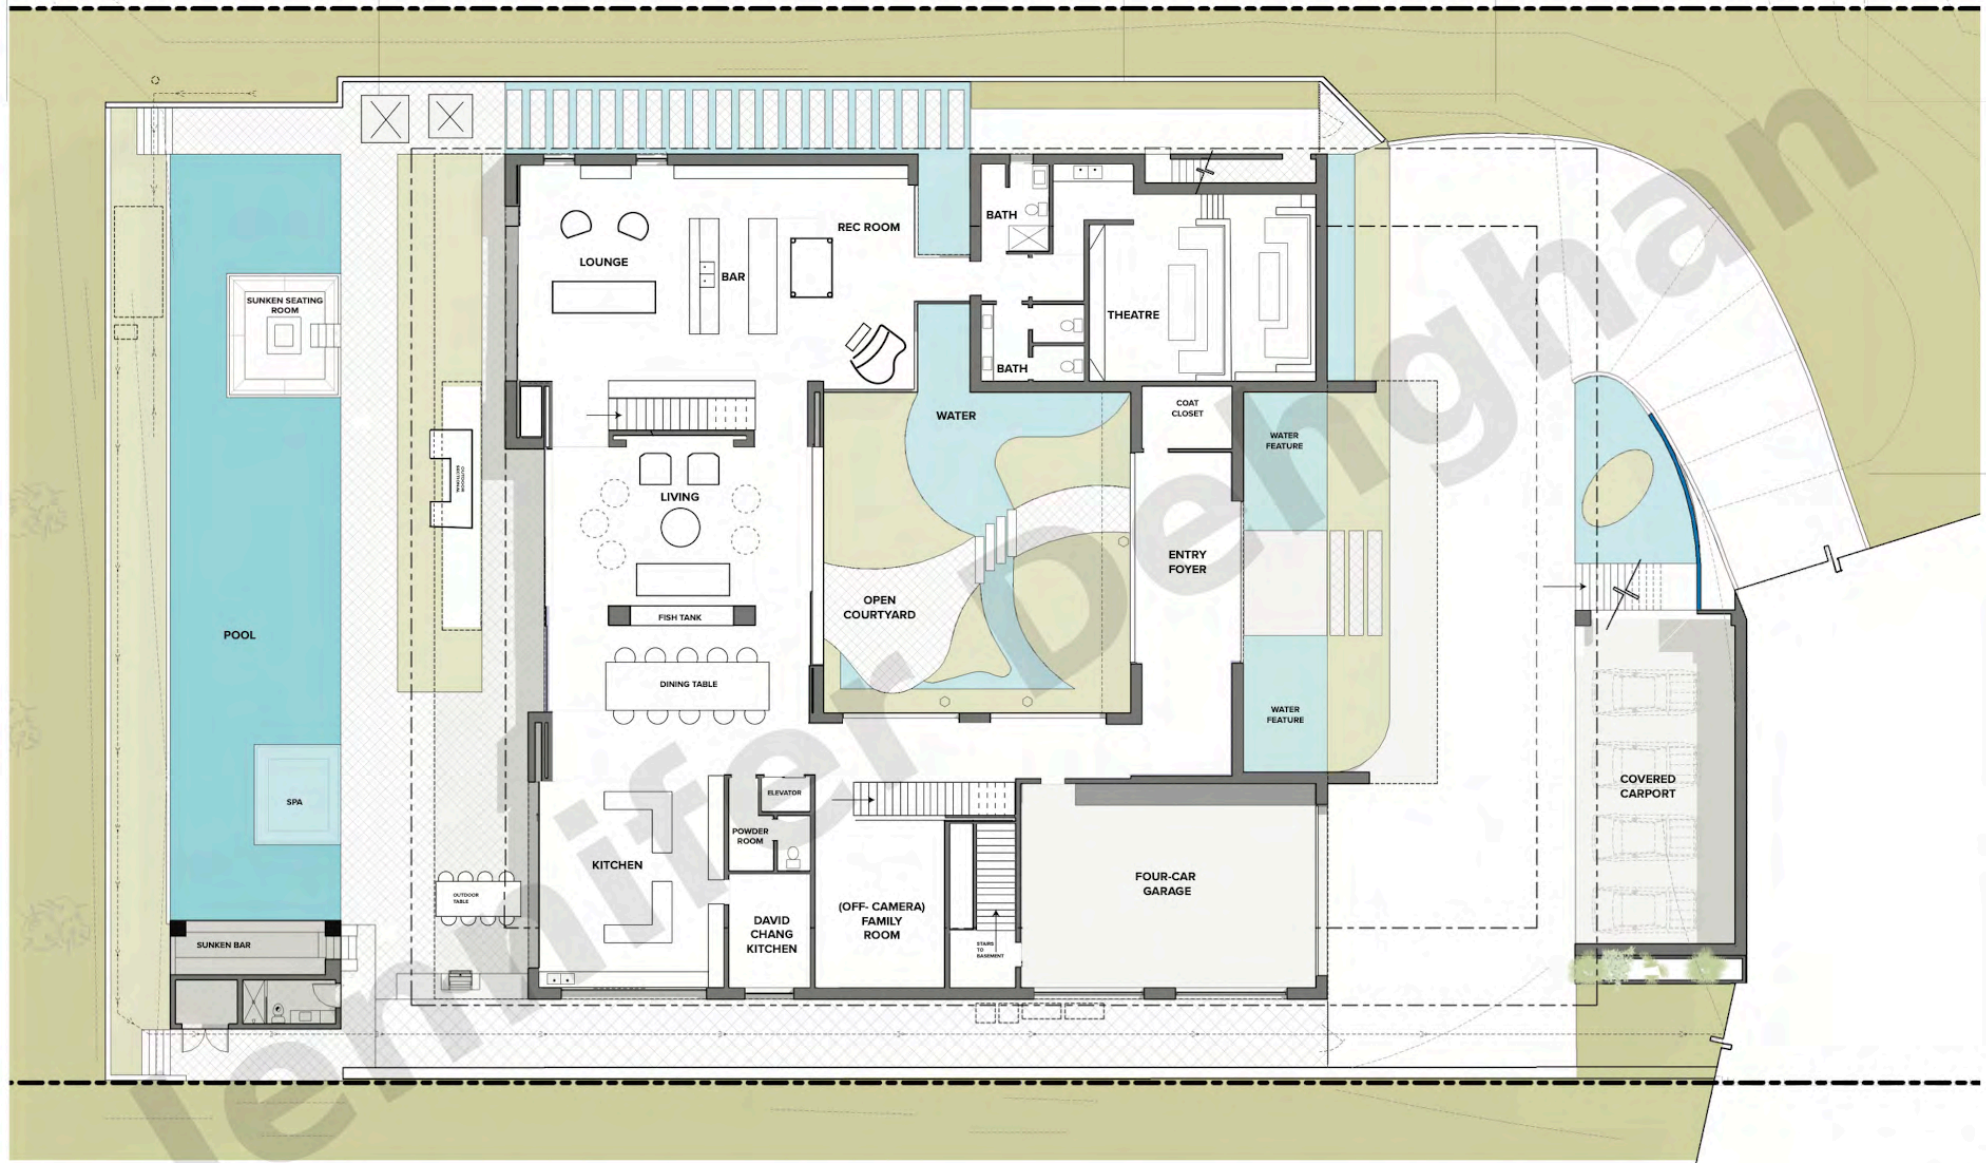

LOOT | PANIC ROOM

STILL

New Molly's
Mansion

ON LOCATION

LOOT | MOLLY'S MANSION

ON LOCATION

LOOT

SET NAME: **I/E. MOLLY'S HOUSE LOCATION - 1st Floor Plan**
 LOCATION: **11870 ELLICE ST. MALIBU, CA 90265**

Scale: 1/16" = 1' 0"

EPISODE #	SET #
BLOCK 1	INT 05
	EXT 04

LOOT | MOLLY'S MANSION

GREENS — ON LOCATION

LOOT | MOLLY'S MANSION

GREENS — ON LOCATION

LOOT | MOLLY'S MANSION

RE-DRESS — ON LOCATION

LOOT | MOLLY'S MANSION

RE-DRESS — ON LOCATION

LOOT | MOLLY'S MANSION

STILL

LOOT

SET NAME: **INT. MOLLY'S HOUSE LOCATION - 2nd Floor Plan**

Scale: 1/16" = 1'0"

EPISODE #
BLOCK 1