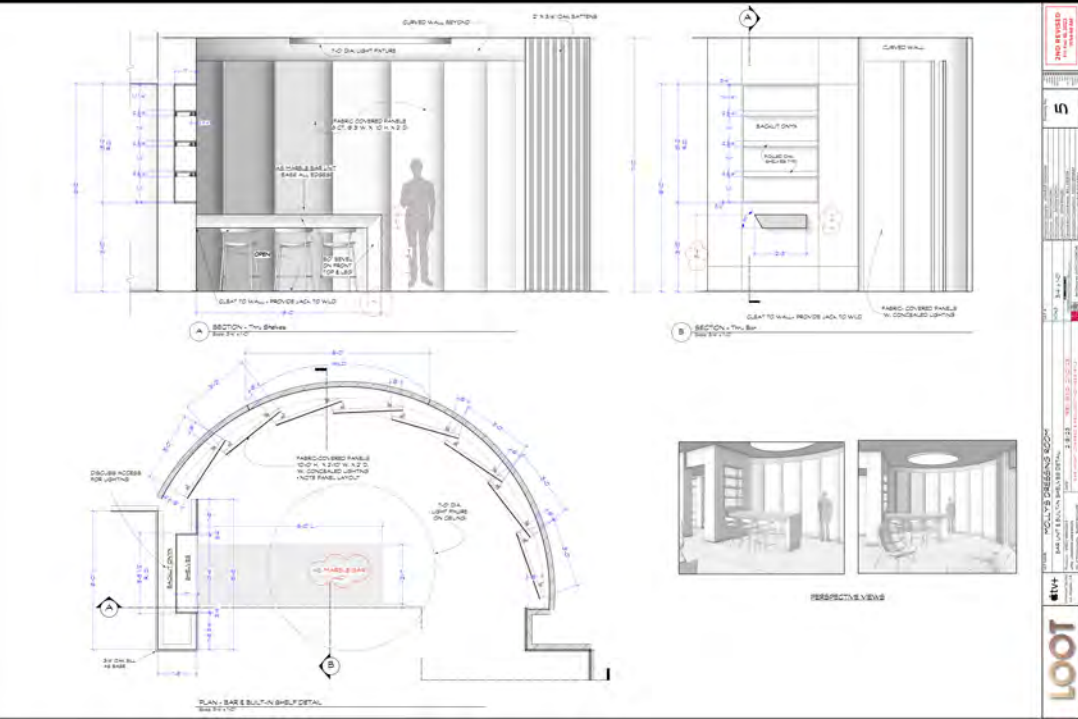

LOOT | NEW DRESSING ROOM

PLANS & DESIGN ELEMENTS

LOOT | NEW DRESSING ROOM

STILL

Panic Room

ON STAGE

LOOT | PANIC ROOM

STILL

LOOT | PANIC ROOM

STILL

New Molly's
Mansion

ON LOCATION

LOOT | MOLLY'S MANSION

ON LOCATION

LOOT

SET NAME: **I/E. MOLLY'S HOUSE LOCATION - 1st Floor Plan**
 LOCATION: **11870 ELLICE ST. MALIBU, CA 90265**