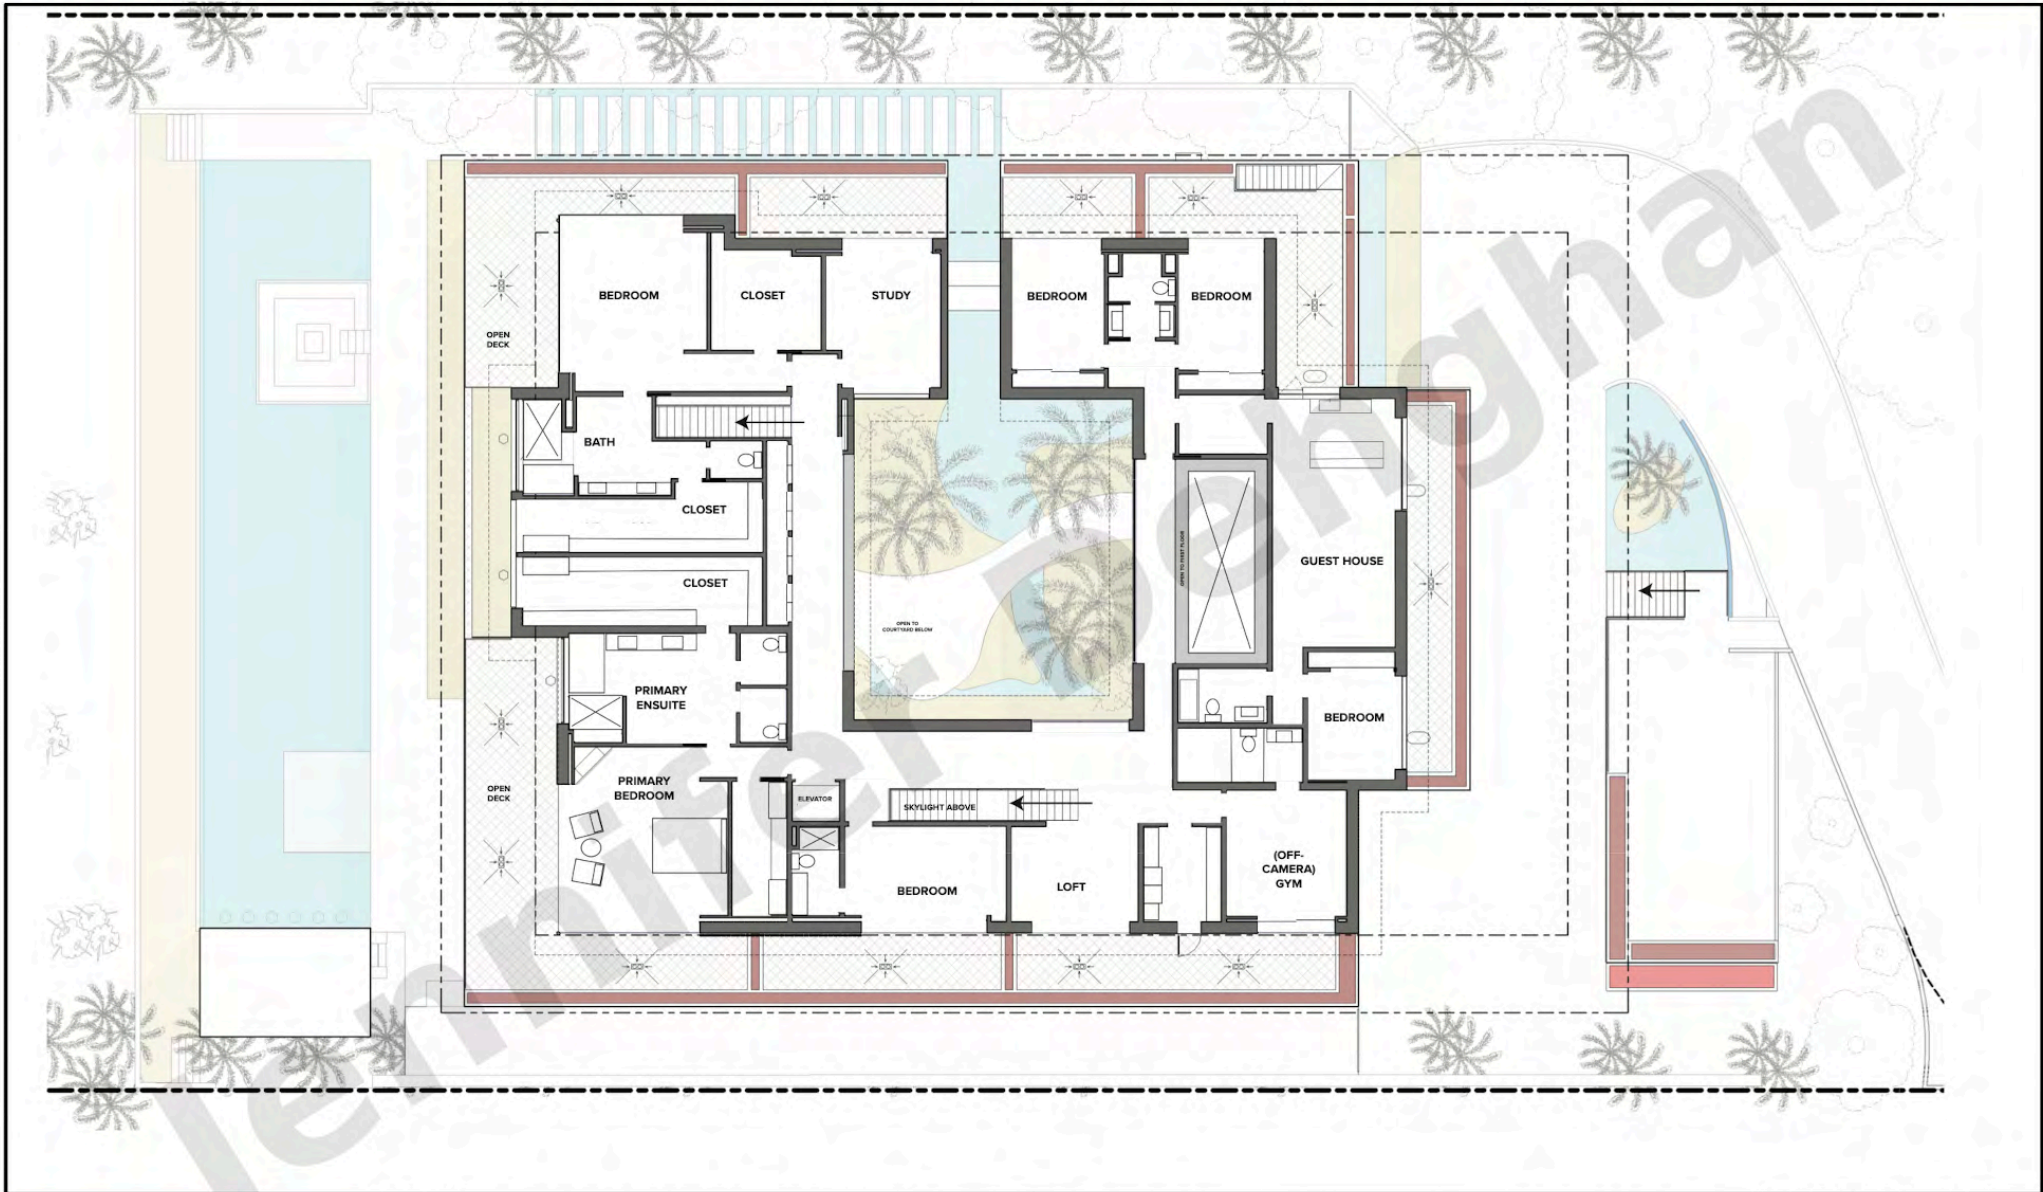

LOOT | PANIC ROOM

STILL

New Molly's
Mansion

ON LOCATION

LOOT | MOLLY'S MANSION

ON LOCATION

LOOT

SET NAME: **I/E. MOLLY'S HOUSE LOCATION - 1st Floor Plan**
 LOCATION: **11870 ELLICE ST. MALIBU, CA 90265**

Scale: 1/16" = 1' 0"

EPISODE #	SET #
BLOCK 1	INT 05
	EXT 04

LOOT | MOLLY'S MANSION

GREENS — ON LOCATION

LOOT | MOLLY'S MANSION

GREENS — ON LOCATION

LOOT | MOLLY'S MANSION

RE-DRESS — ON LOCATION

LOOT | MOLLY'S MANSION

RE-DRESS — ON LOCATION

LOOT | MOLLY'S MANSION

STILL

LOOT

SET NAME: **INT. MOLLY'S HOUSE LOCATION - 2nd Floor Plan**

Scale: 1/16" = 1'0"

EPISODE #
BLOCK 1