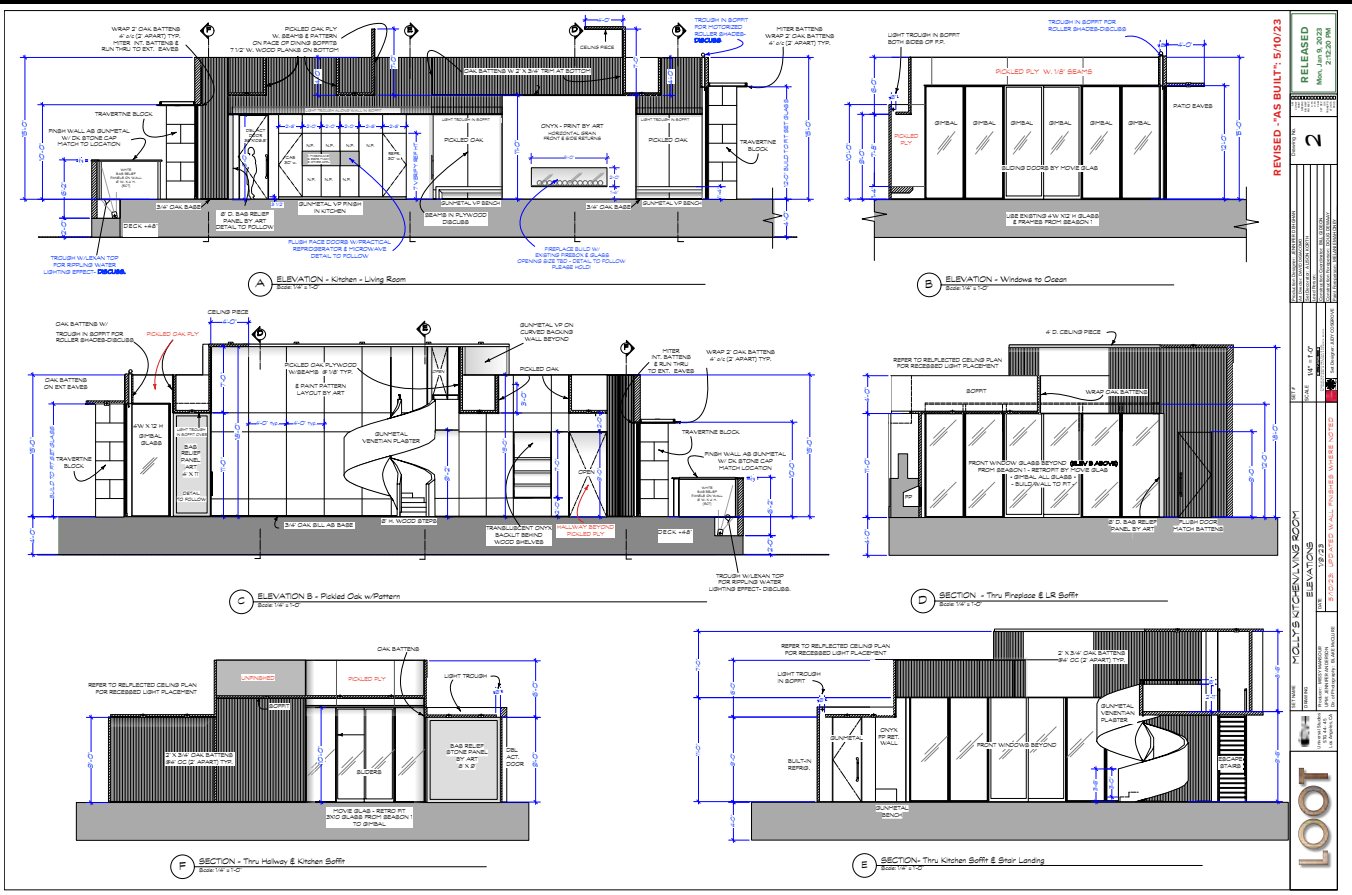

LOOT | NEW STAIRWAY DOWN TO LIVING ROOM

2ND FLOOR

LOOT | NEW LIVING ROOM | KITCHEN

STILL

LOOT | NEW LIVING ROOM | KITCHEN

STILL

REVISED - AS BUILT - 5/10/23

RELEASED

PROJECT NO. 2

DATE: 10/1/2023

BY: [Signature]

FOR: MOLLY'S KITLAR - ELEVATIONS

LOOT

LOOT | NEW LIVING ROOM | KITCHEN

CONCEPT RENDERINGS | FINISHED SET

LOOT | NEW LIVING ROOM | KITCHEN

LOOT | MOLLY'S MANSION

RE-DRESS — ON LOCATION

LOOT | MOLLY'S MANSION

STILL

LOOT

SET NAME: **INT. MOLLY'S HOUSE LOCATION - 2nd Floor Plan**

Scale: 1/16" = 1'0"

EPISODE #
BLOCK 1