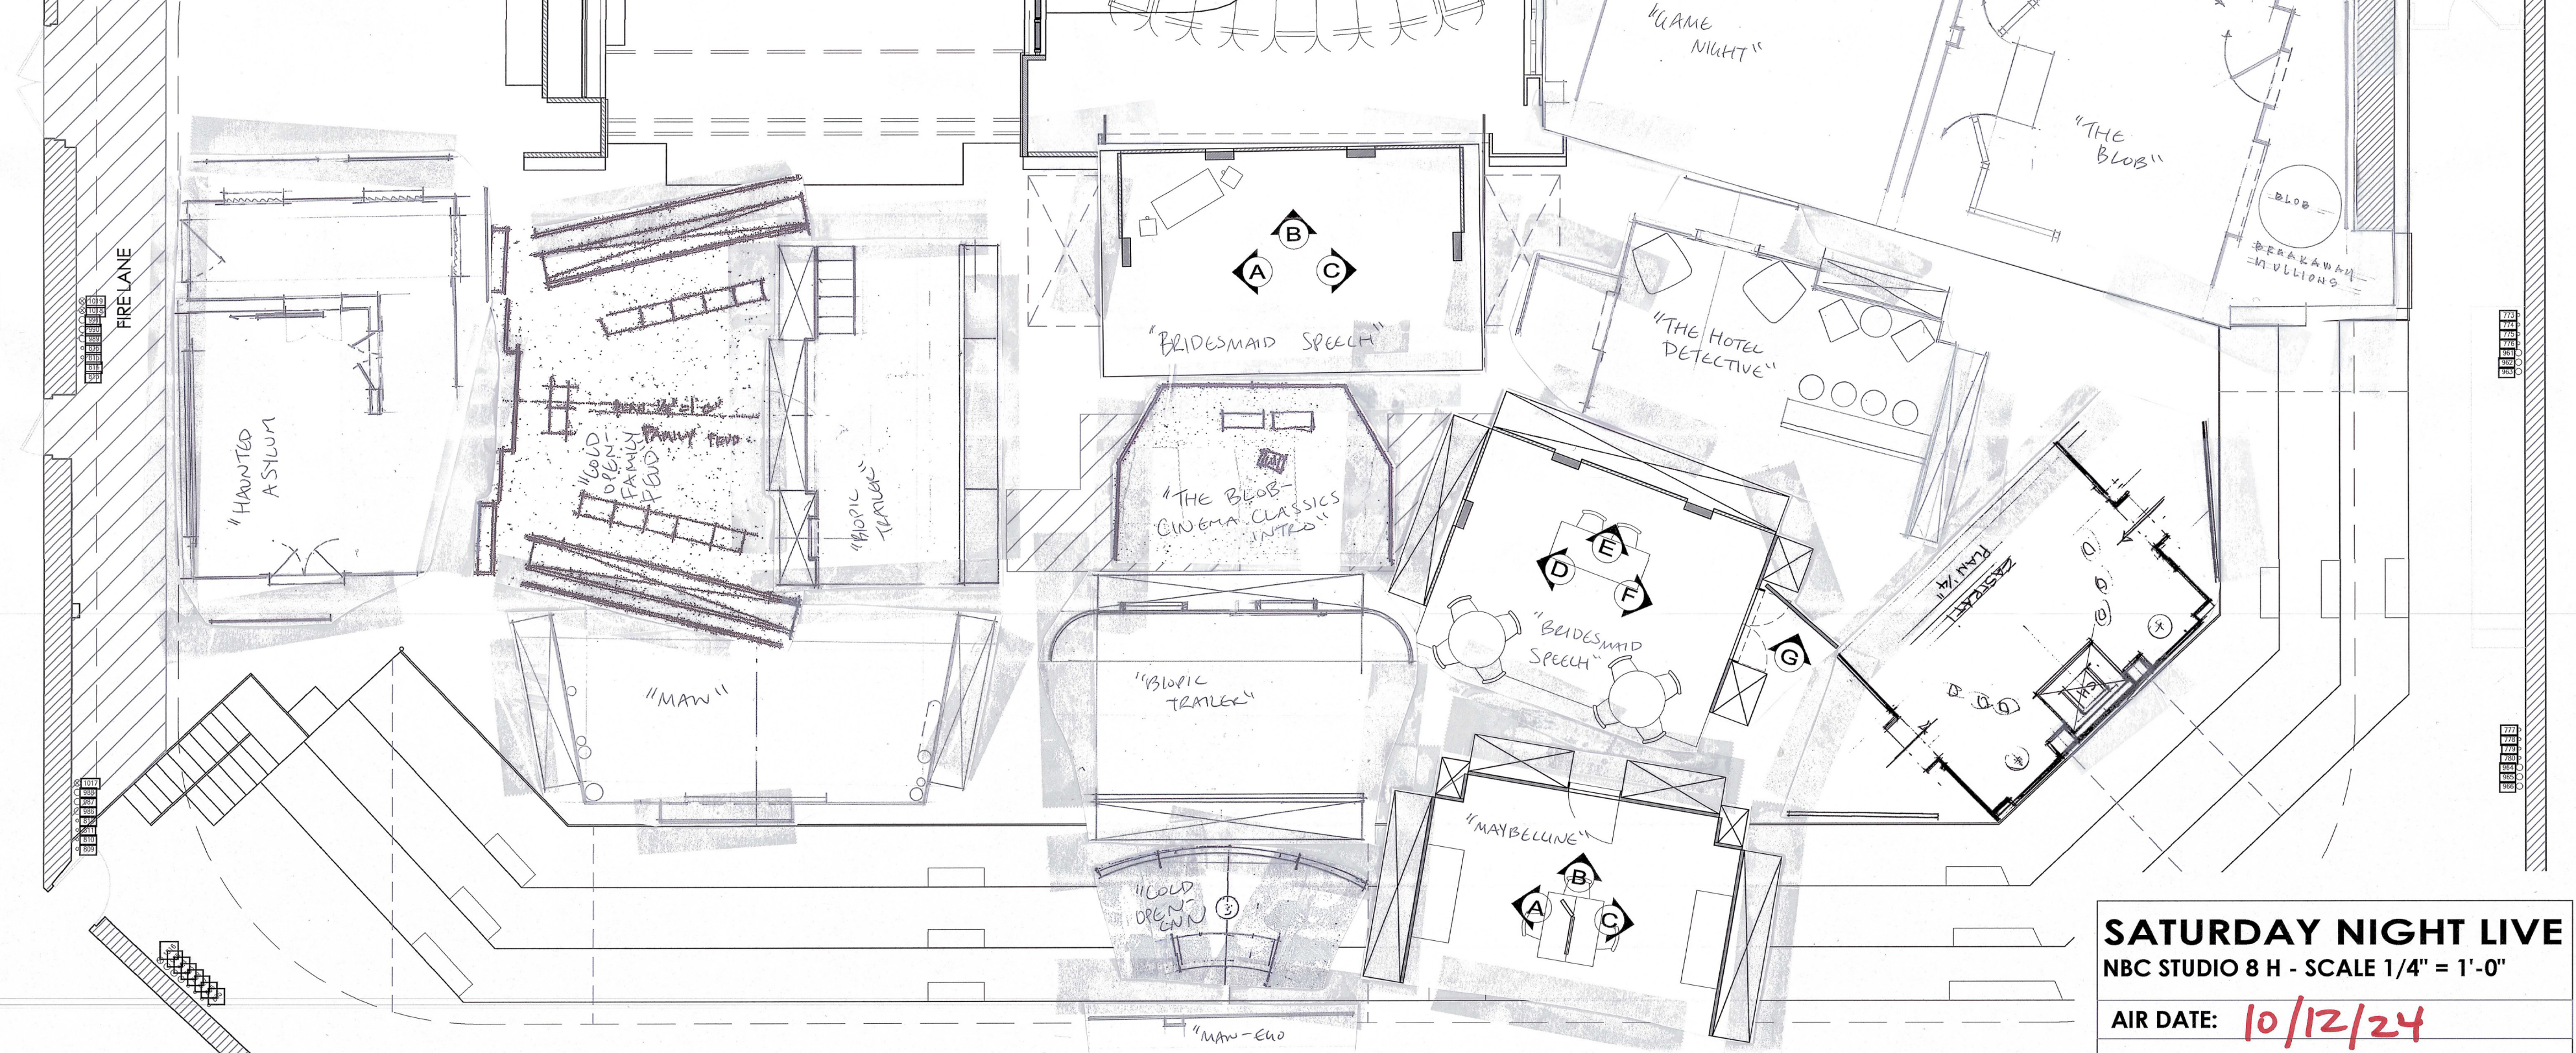

An aerial night view of the New York City skyline, featuring numerous illuminated skyscrapers. The text 'SATURDAY NIGHT LIVE 50' is overlaid in a large, glowing red font across the center of the image. The background shows a dense cluster of buildings with various lights, including a prominent blue-lit tower on the left and a red-lit tower in the center.

# SATURDAY NIGHT LIVE 50

HOST  
**ARIANA GRANDE**

MUSIC  
**STEVIE NICKS**

**SATURDAY NIGHT LIVE**  
 NBC STUDIO 8 H - SCALE 1/4" = 1'-0"

AIR DATE: **10/12/24**

WOW, YOU CAN'T HELP BUT  
SOUND SMART WHEN YOU'RE  
WEARING MAYBELLINE.  
LET'S SAY THE NAME  
OF IT TOGETHER.

MAYBELLINE	MAYBELLINE
LIQUID	COLOR LIP LINING
WATERWORK	WATER
LINING LIP	LIPPER
COLOR	
LINING	
MAYBELLINE	

GAME NIGHT  
PLAN VIEW  
SCALE: 1/4"=1'

THE BLOB  
PLAN VIEW  
SCALE: 1/4"=1'

ELEVATIONS

BACKING

SNL '24-25  
ARIANA GRANDE & STEVIE NICKS  
DR# 29  
SNL#: 1867  
DATE 10/12/24  
TYPE OF SKETCH  
LIVING RM

"GAME NIGHT"

SNL 1867  
GAME NIGHT  
SCALE: 1/2"=1' OR AS NOTED  
DATE: 8 OCT 2024  
DES: P LYNCH