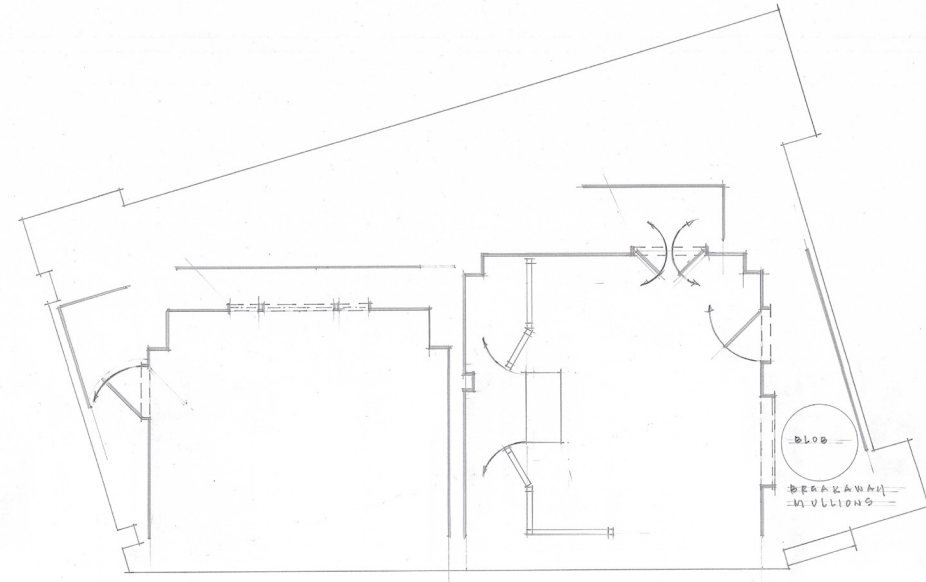

# SATURDAY NIGHT LIVE 50

HOST  
**ARIANA GRANDE**

MUSIC  
**STEVIE NICKS**

**SATURDAY NIGHT LIVE**  
 NBC STUDIO 8 H - SCALE 1/4" = 1'-0"

AIR DATE: **10/12/24**

WOW, YOU CAN'T HELP BUT  
SOUND SMART WHEN YOU'RE  
WEARING MAYBELLINE.  
LET'S SAY THE NAME  
OF IT TOGETHER.

MAYBELLINE	MAYBELLINE
LIQUID	COLOR LIP LINING
WATERWORK	WATER
LINING LIP	LIPPER
COLOR	
LINING	
MAYBELLINE	

GAME NIGHT  
PLAN VIEW  
SCALE: 1/4"=1'

THE BLOB  
PLAN VIEW  
SCALE: 1/4"=1'

ELEVATIONS

BACKING

SNL '24-25  
ARIANA GRANDE & STEVIE NICKS  
DR# 29  
SNL#: 1867  
DATE 10/12/24  
TYPE OF SKETCH  
LIVING RM

"GAME NIGHT"

SNL 1867  
GAME NIGHT  
SCALE: 1/2"=1' OR AS NOTED  
DATE: 8 OCT 2024  
DES: P LYNCH