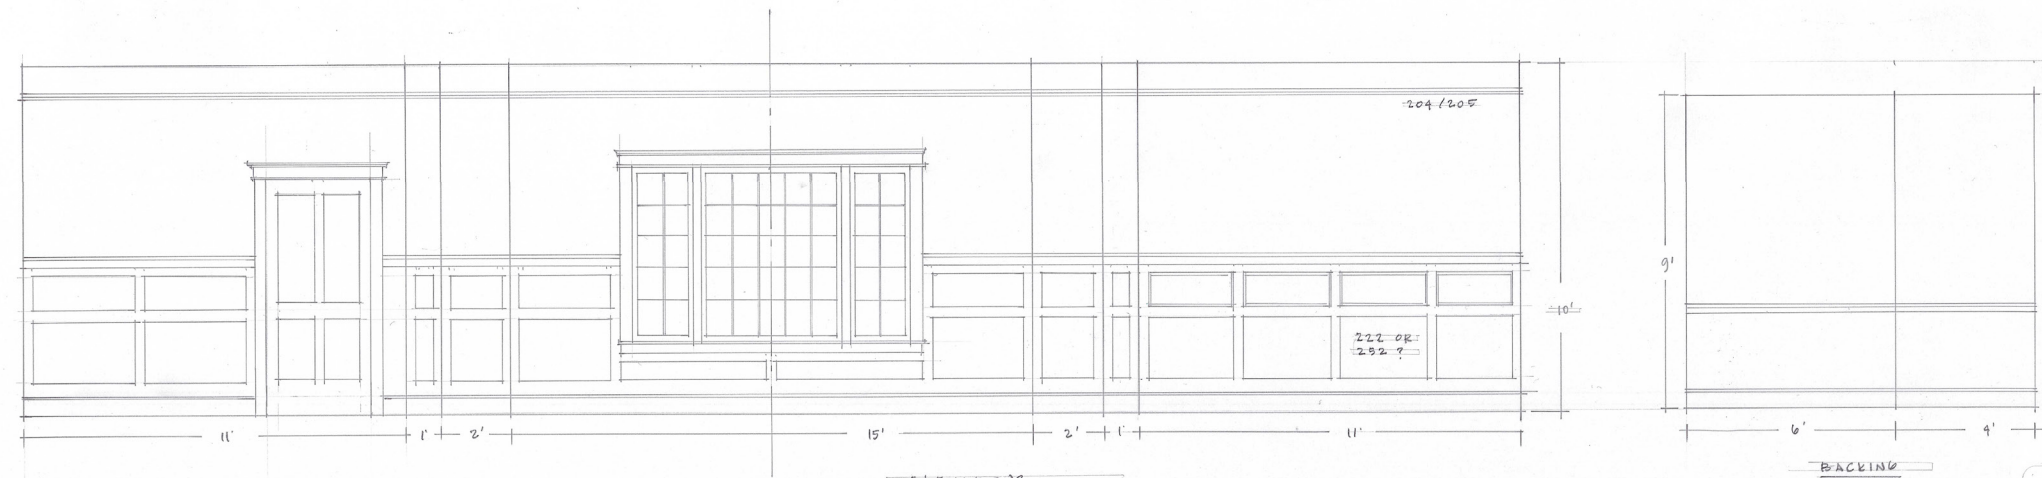

MAYBELLINE	MAYBELLINE
LIQUID	COLOR LIP LINING
WATERWORK	WATER
LINING LIP	LIPPER
COLOR	
LINING	
MAYBELLINE	

GAME NIGHT  
PLAN VIEW  
SCALE: 1/4"=1'

THE BLOB  
PLAN VIEW  
SCALE: 1/4"=1'

ELEVATIONS

BACKING

SNL '24-25  
ARIANA GRANDE & STEVIE NICKS  
DR# 29  
SNL#: 1867  
DATE 10/12/24  
TYPE OF SKETCH  
LIVING RM

"GAME NIGHT"

SNL 1867  
GAME NIGHT  
SCALE: 1/2"=1' OR AS NOTED  
DATE: 8 OCT 2024  
DES: P LYNCH