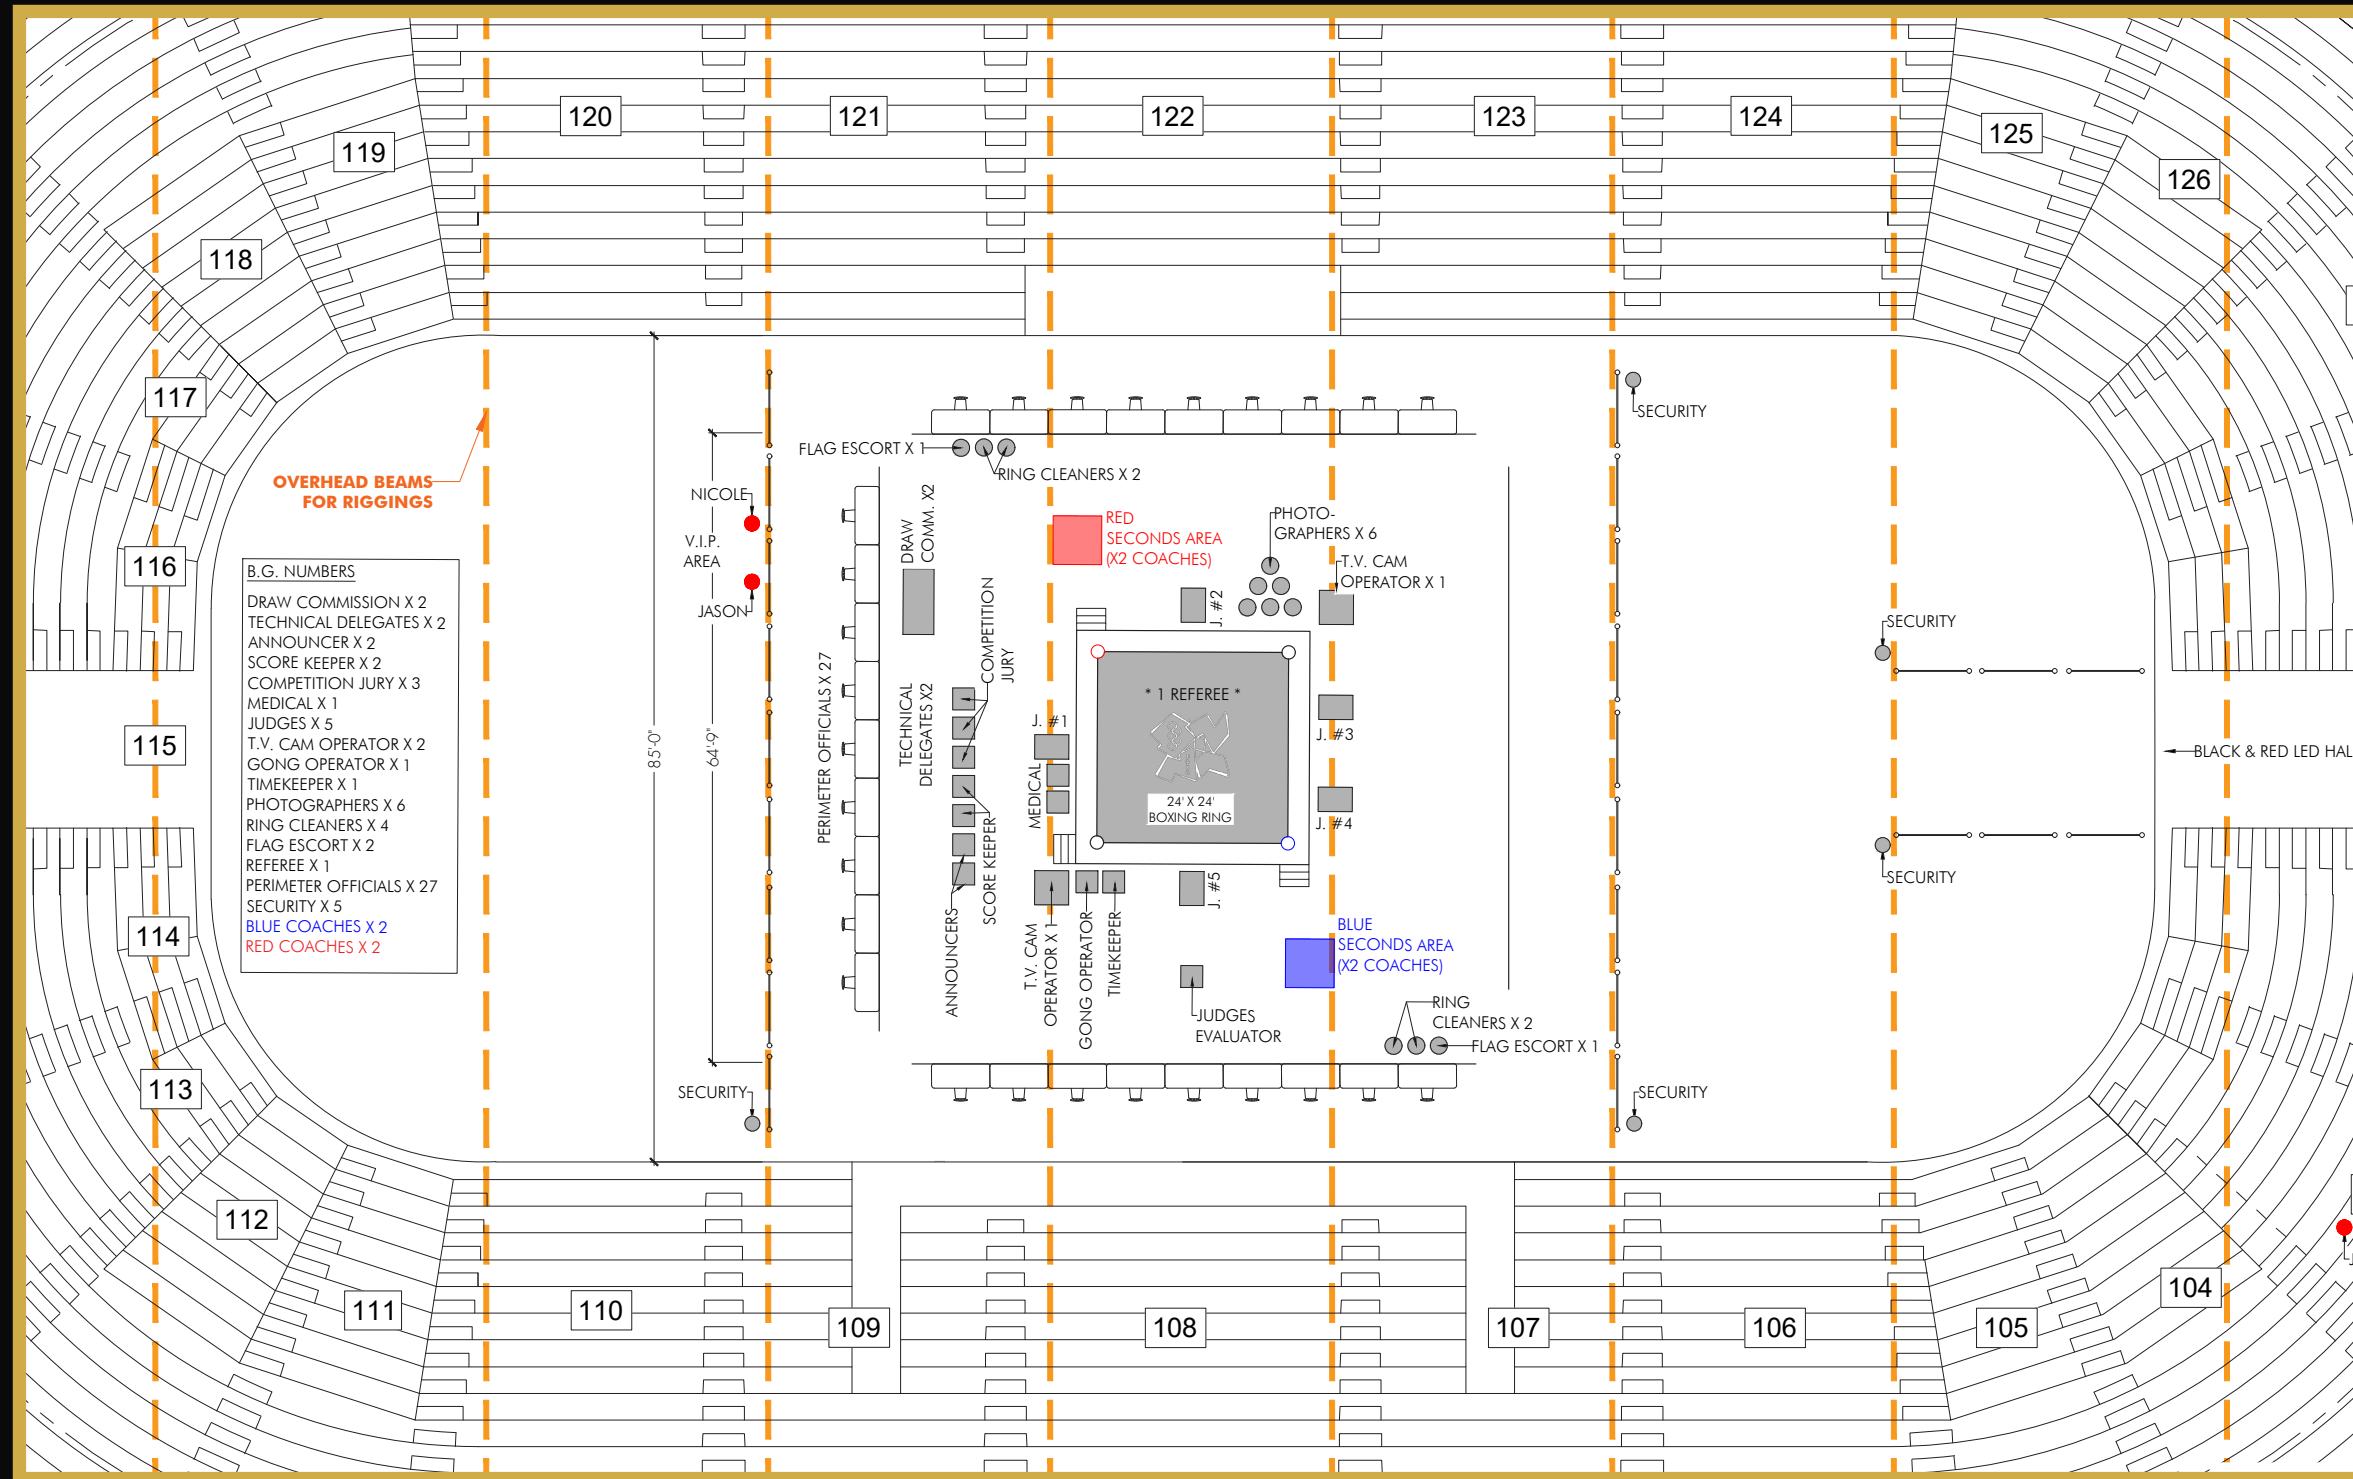

LOCATION: REBEL NIGHTCLUB, TORONTO, CANADA

THE FIRE INSIDE

FILM STILL (LOCATION) - 2012 OLYMPIC GAMES, WOMEN'S BOXING - LONDON, ENGLAND

LOCATION: FIRST ONTARIO CENTRE, HAMILTON, CANADA

SET PHOTOS (STUDIO BUILD w/ WORK LIGHTS) - ZAY'S BASEMENT - FLINT, MI

LOCATION: CINESPACE STUDIOS, ETOBICOKE, CANADA

THE FIRE INSIDE

SET STILL (LOCATION BUILD) - 2012 OLYMPIC GAMES, WOMEN'S BOXING - LONDON, ENGLAND

LOCATION: FIRST ONTARIO CENTRE, HAMILTON, CANADA

SET PHOTO (LOCATION BUILD) - 2012 OLYMPIC GAMES, WOMEN'S BOXING - LONDON, ENGLAND

LOCATION: FIRST ONTARIO CENTRE, HAMILTON, CANADA

SET PHOTOS (LOCATION BUILD w/ WORK LIGHTS) - 2012 OLYMPIC GAMES, WOMEN'S BOXING - LONDON, ENGLAND

LOCATION: FIRST ONTARIO CENTRE, HAMILTON, CANADA

SET PLAN (LOCATION BUILD) - 2012 OLYMPIC GAMES, WOMEN'S BOXING - LONDON, ENGLAND

LOCATION: FIRST ONTARIO CENTRE, HAMILTON, CANADA

SET PHOTO (LOCATION BUILD w/ WORK LIGHTS) - 2012 OLYMPIC GAMES, WOMEN'S BOXING - LONDON, ENGLAND

LOCATION: FIRST ONTARIO CENTRE, HAMILTON, CANADA

SET PHOTO (LOCATION BUILD) - 2012 OLYMPIC GAMES, WOMEN'S BOXING - LONDON, ENGLAND