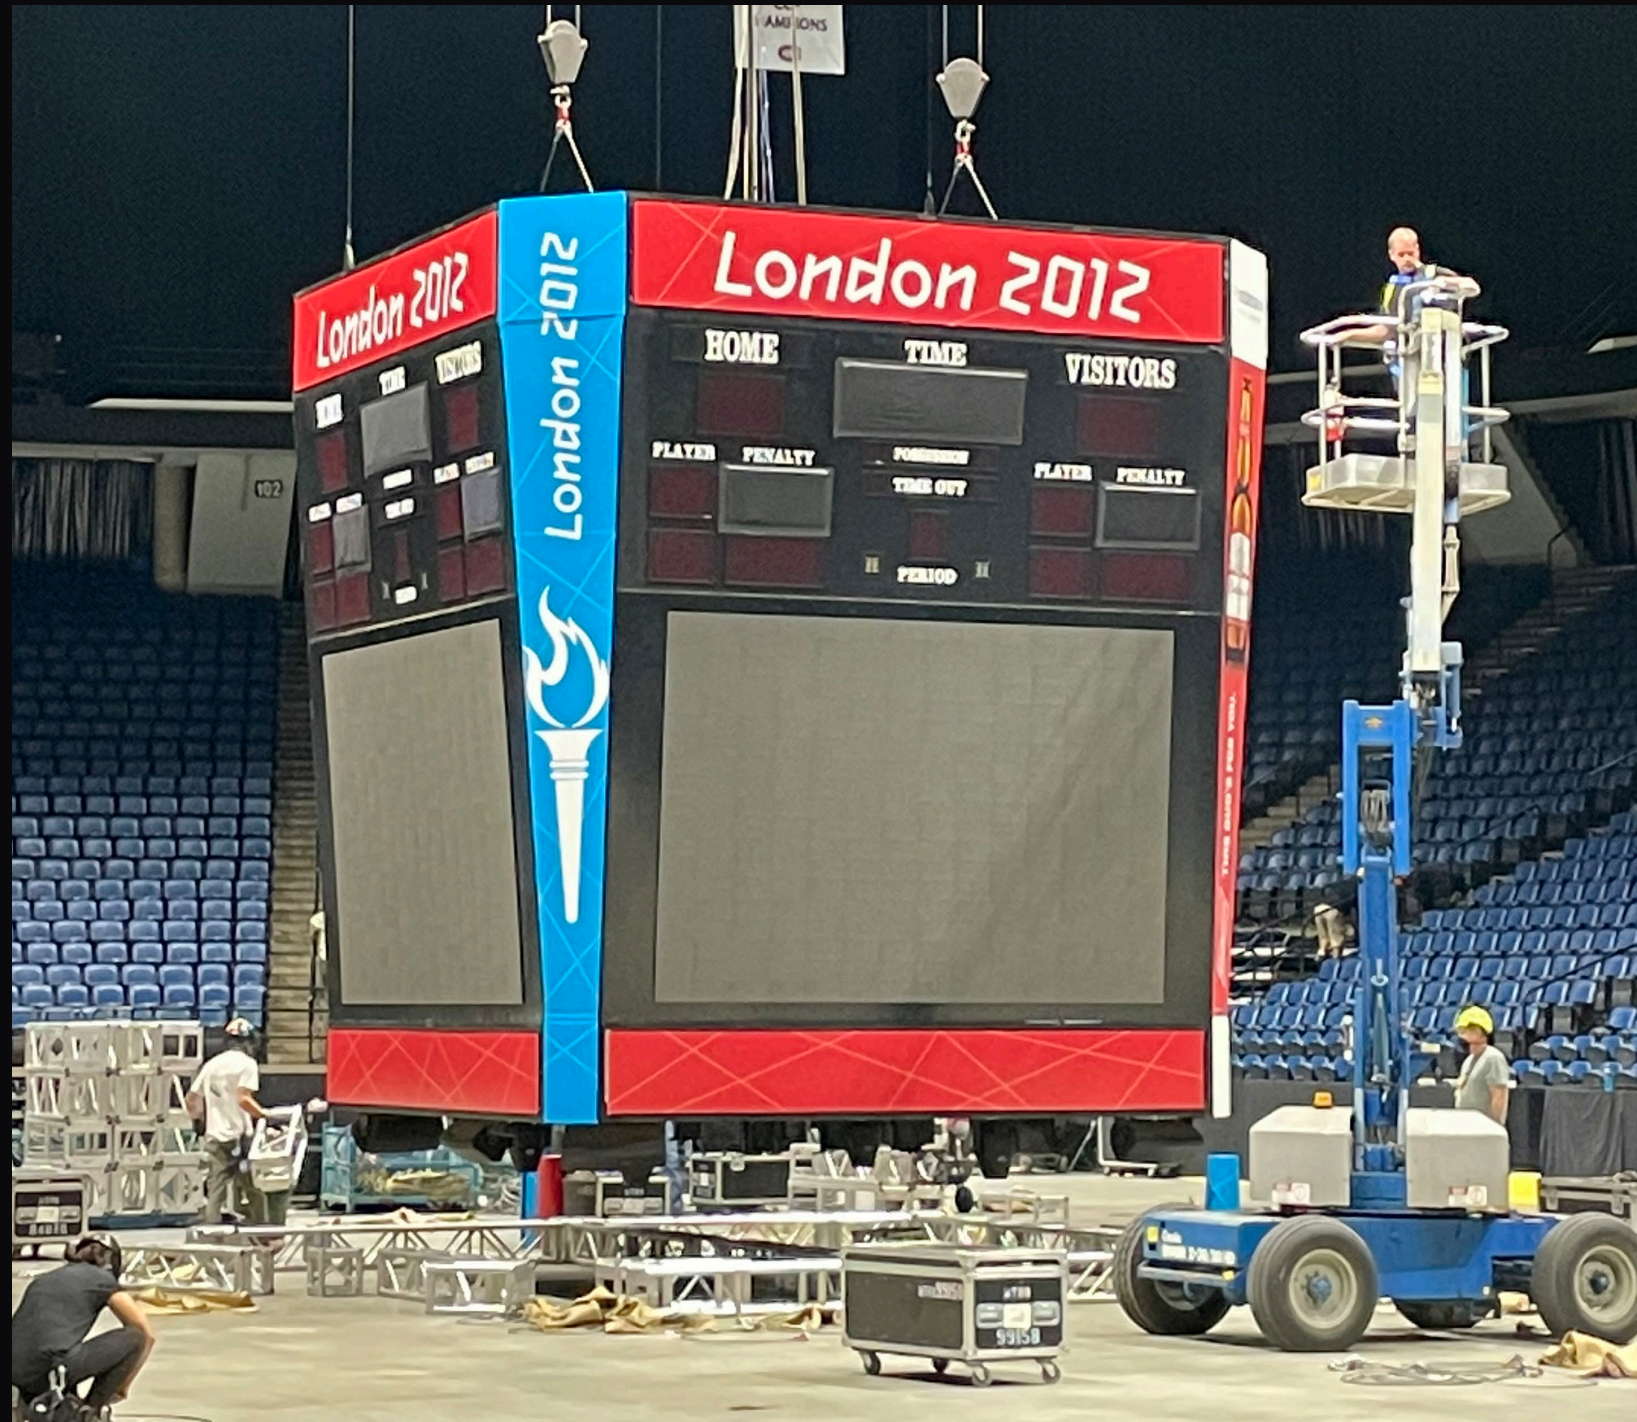

LOCATION: REBEL NIGHTCLUB, TORONTO, CANADA

THE FIRE INSIDE

FILM STILL (LOCATION) - 2012 OLYMPIC GAMES, WOMEN'S BOXING - LONDON, ENGLAND

LOCATION: FIRST ONTARIO CENTRE, HAMILTON, CANADA

SET PHOTOS (STUDIO BUILD w/ WORK LIGHTS) - ZAY'S BASEMENT - FLINT, MI

LOCATION: CINESPACE STUDIOS, ETOBICOKE, CANADA

THE FIRE INSIDE

SET STILL (LOCATION BUILD) - 2012 OLYMPIC GAMES, WOMEN'S BOXING - LONDON, ENGLAND

LOCATION: FIRST ONTARIO CENTRE, HAMILTON, CANADA

SET PHOTO (LOCATION BUILD) - 2012 OLYMPIC GAMES, WOMEN'S BOXING - LONDON, ENGLAND

LOCATION: FIRST ONTARIO CENTRE, HAMILTON, CANADA

SET PHOTOS (LOCATION BUILD w/ WORK LIGHTS) - 2012 OLYMPIC GAMES, WOMEN'S BOXING - LONDON, ENGLAND

LOCATION: FIRST ONTARIO CENTRE, HAMILTON, CANADA

SET PLAN (LOCATION BUILD) - 2012 OLYMPIC GAMES, WOMEN'S BOXING - LONDON, ENGLAND

LOCATION: FIRST ONTARIO CENTRE, HAMILTON, CANADA

SET PHOTO (LOCATION BUILD w/ WORK LIGHTS) - 2012 OLYMPIC GAMES, WOMEN'S BOXING - LONDON, ENGLAND

LOCATION: FIRST ONTARIO CENTRE, HAMILTON, CANADA

SET PHOTO (LOCATION BUILD) - 2012 OLYMPIC GAMES, WOMEN'S BOXING - LONDON, ENGLAND