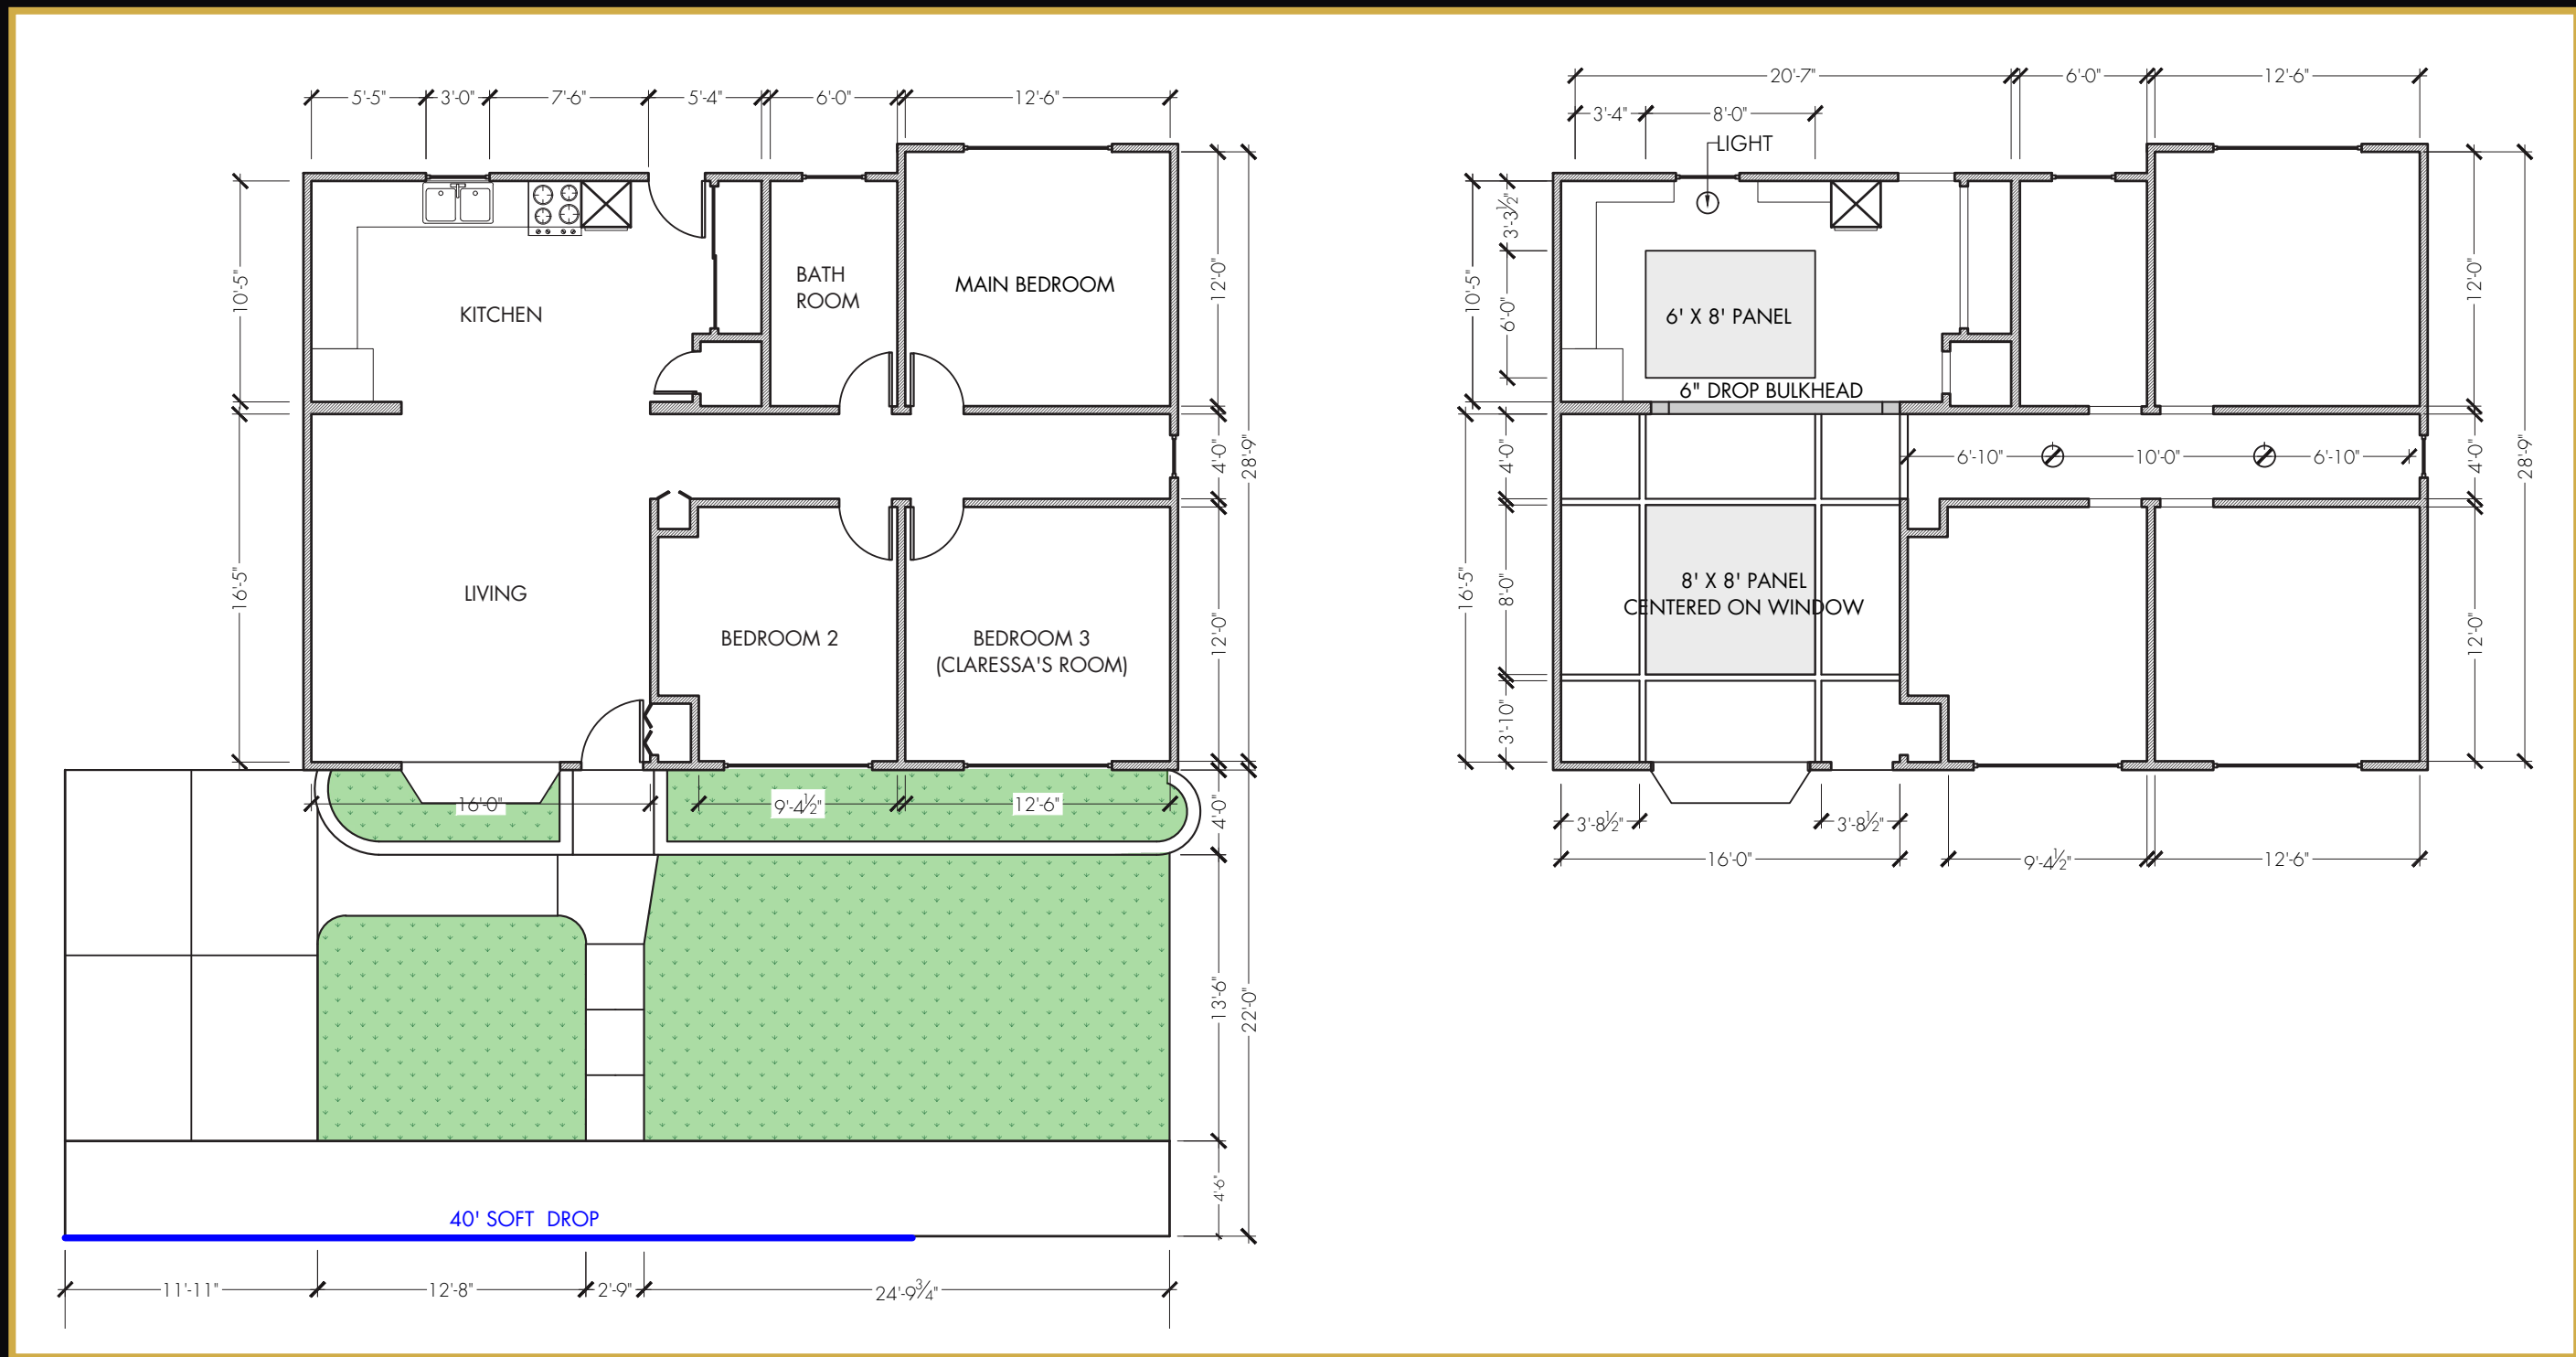

KENWOOD

SET PHOTOS (STUDIO BUILD W/ WORK LIGHTS AND SOFTDROP) - JASON'S HOUSE - FLINT, MI

LOCATION: CINESPACE STUDIOS, ETOBICOKE, CANADA

SET AND CEILING PLANS (STUDIO BUILD) - JASON'S HOUSE - FLINT, MI

LOCATION: CINESPACE STUDIOS, ETOBICOKE, CANADA