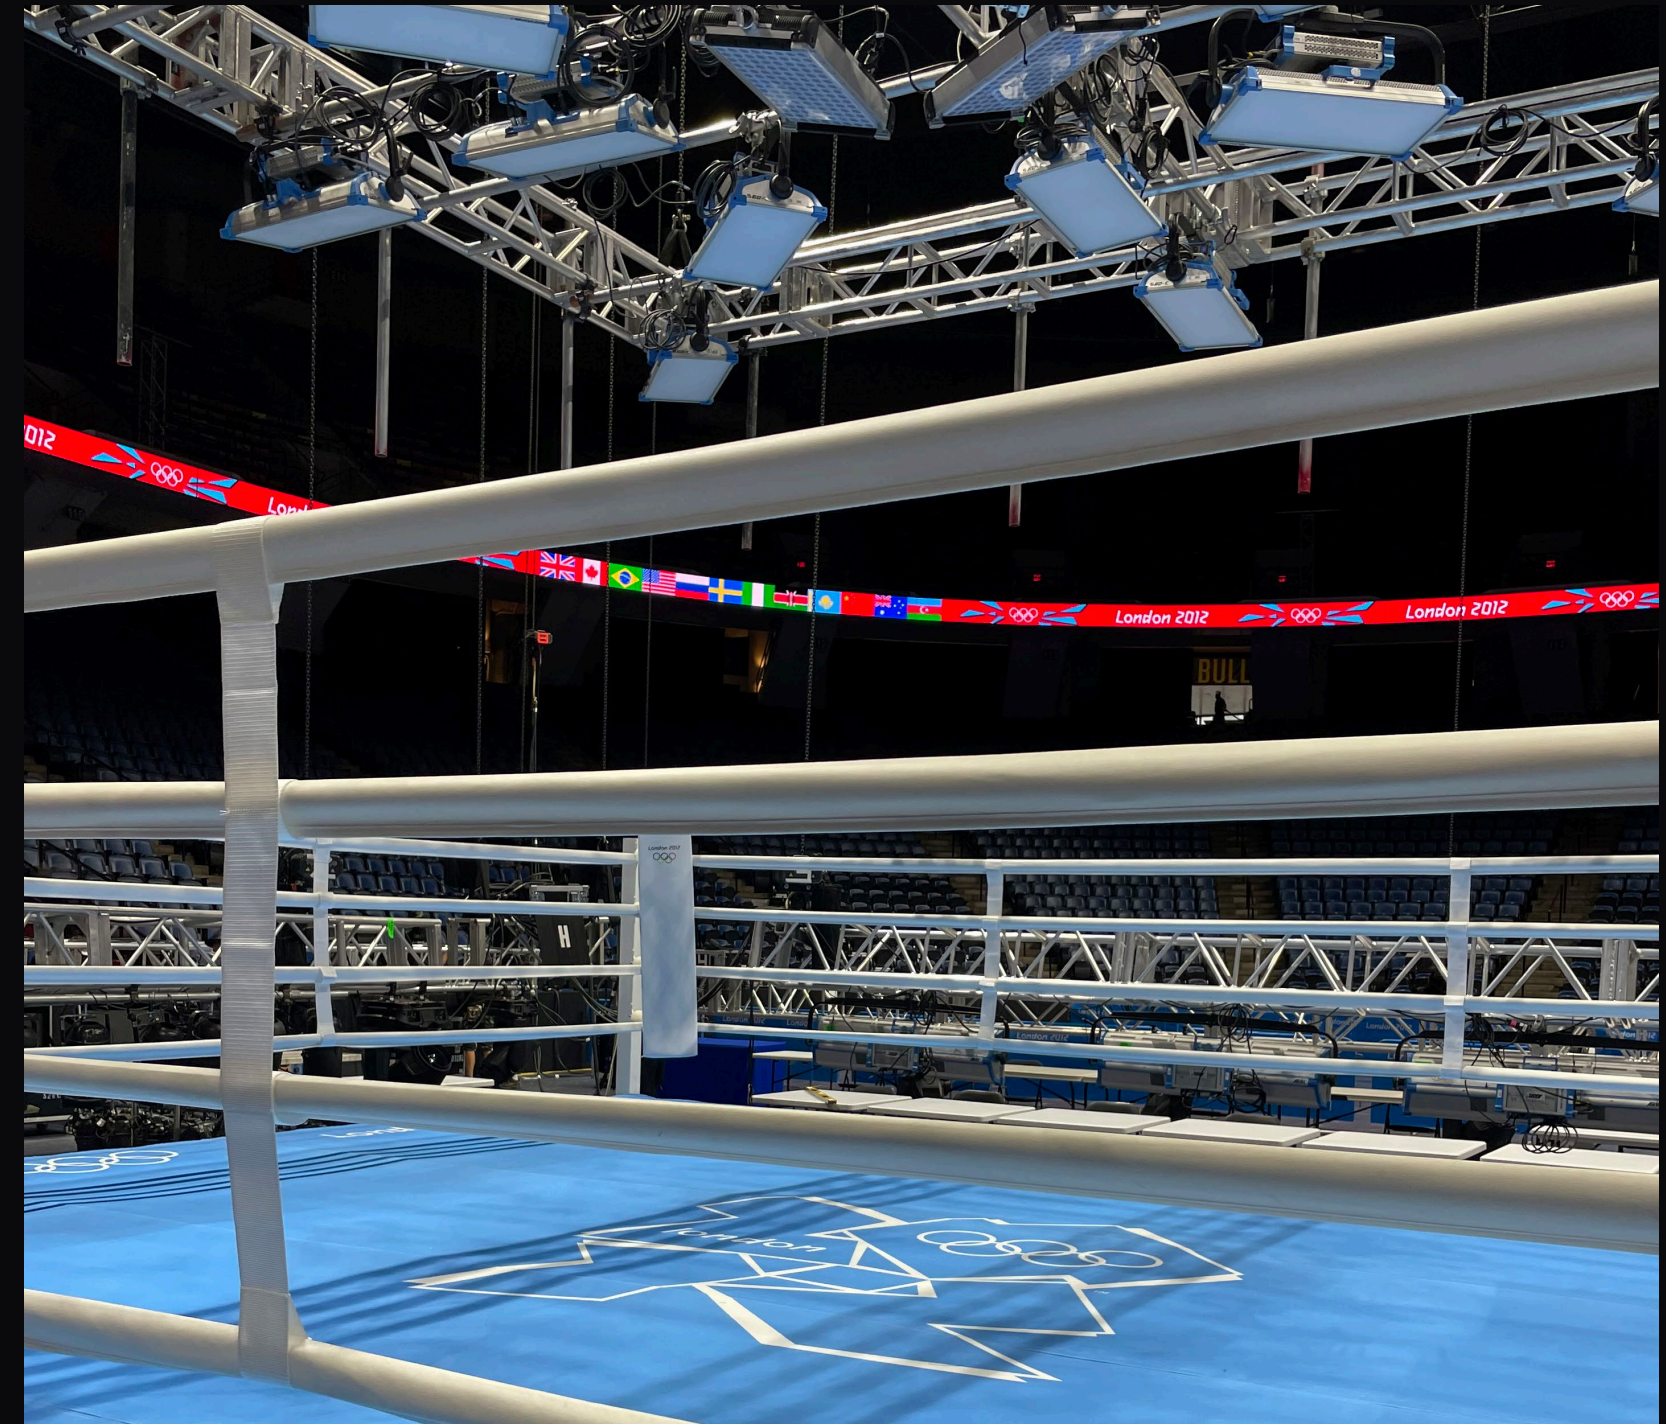

SET PHOTO (LOCATION BUILD w/ WORK LIGHTS) - 2012 OLYMPIC GAMES, WOMEN'S BOXING - LONDON, ENGLAND

LOCATION: FIRST ONTARIO CENTRE, HAMILTON, CANADA