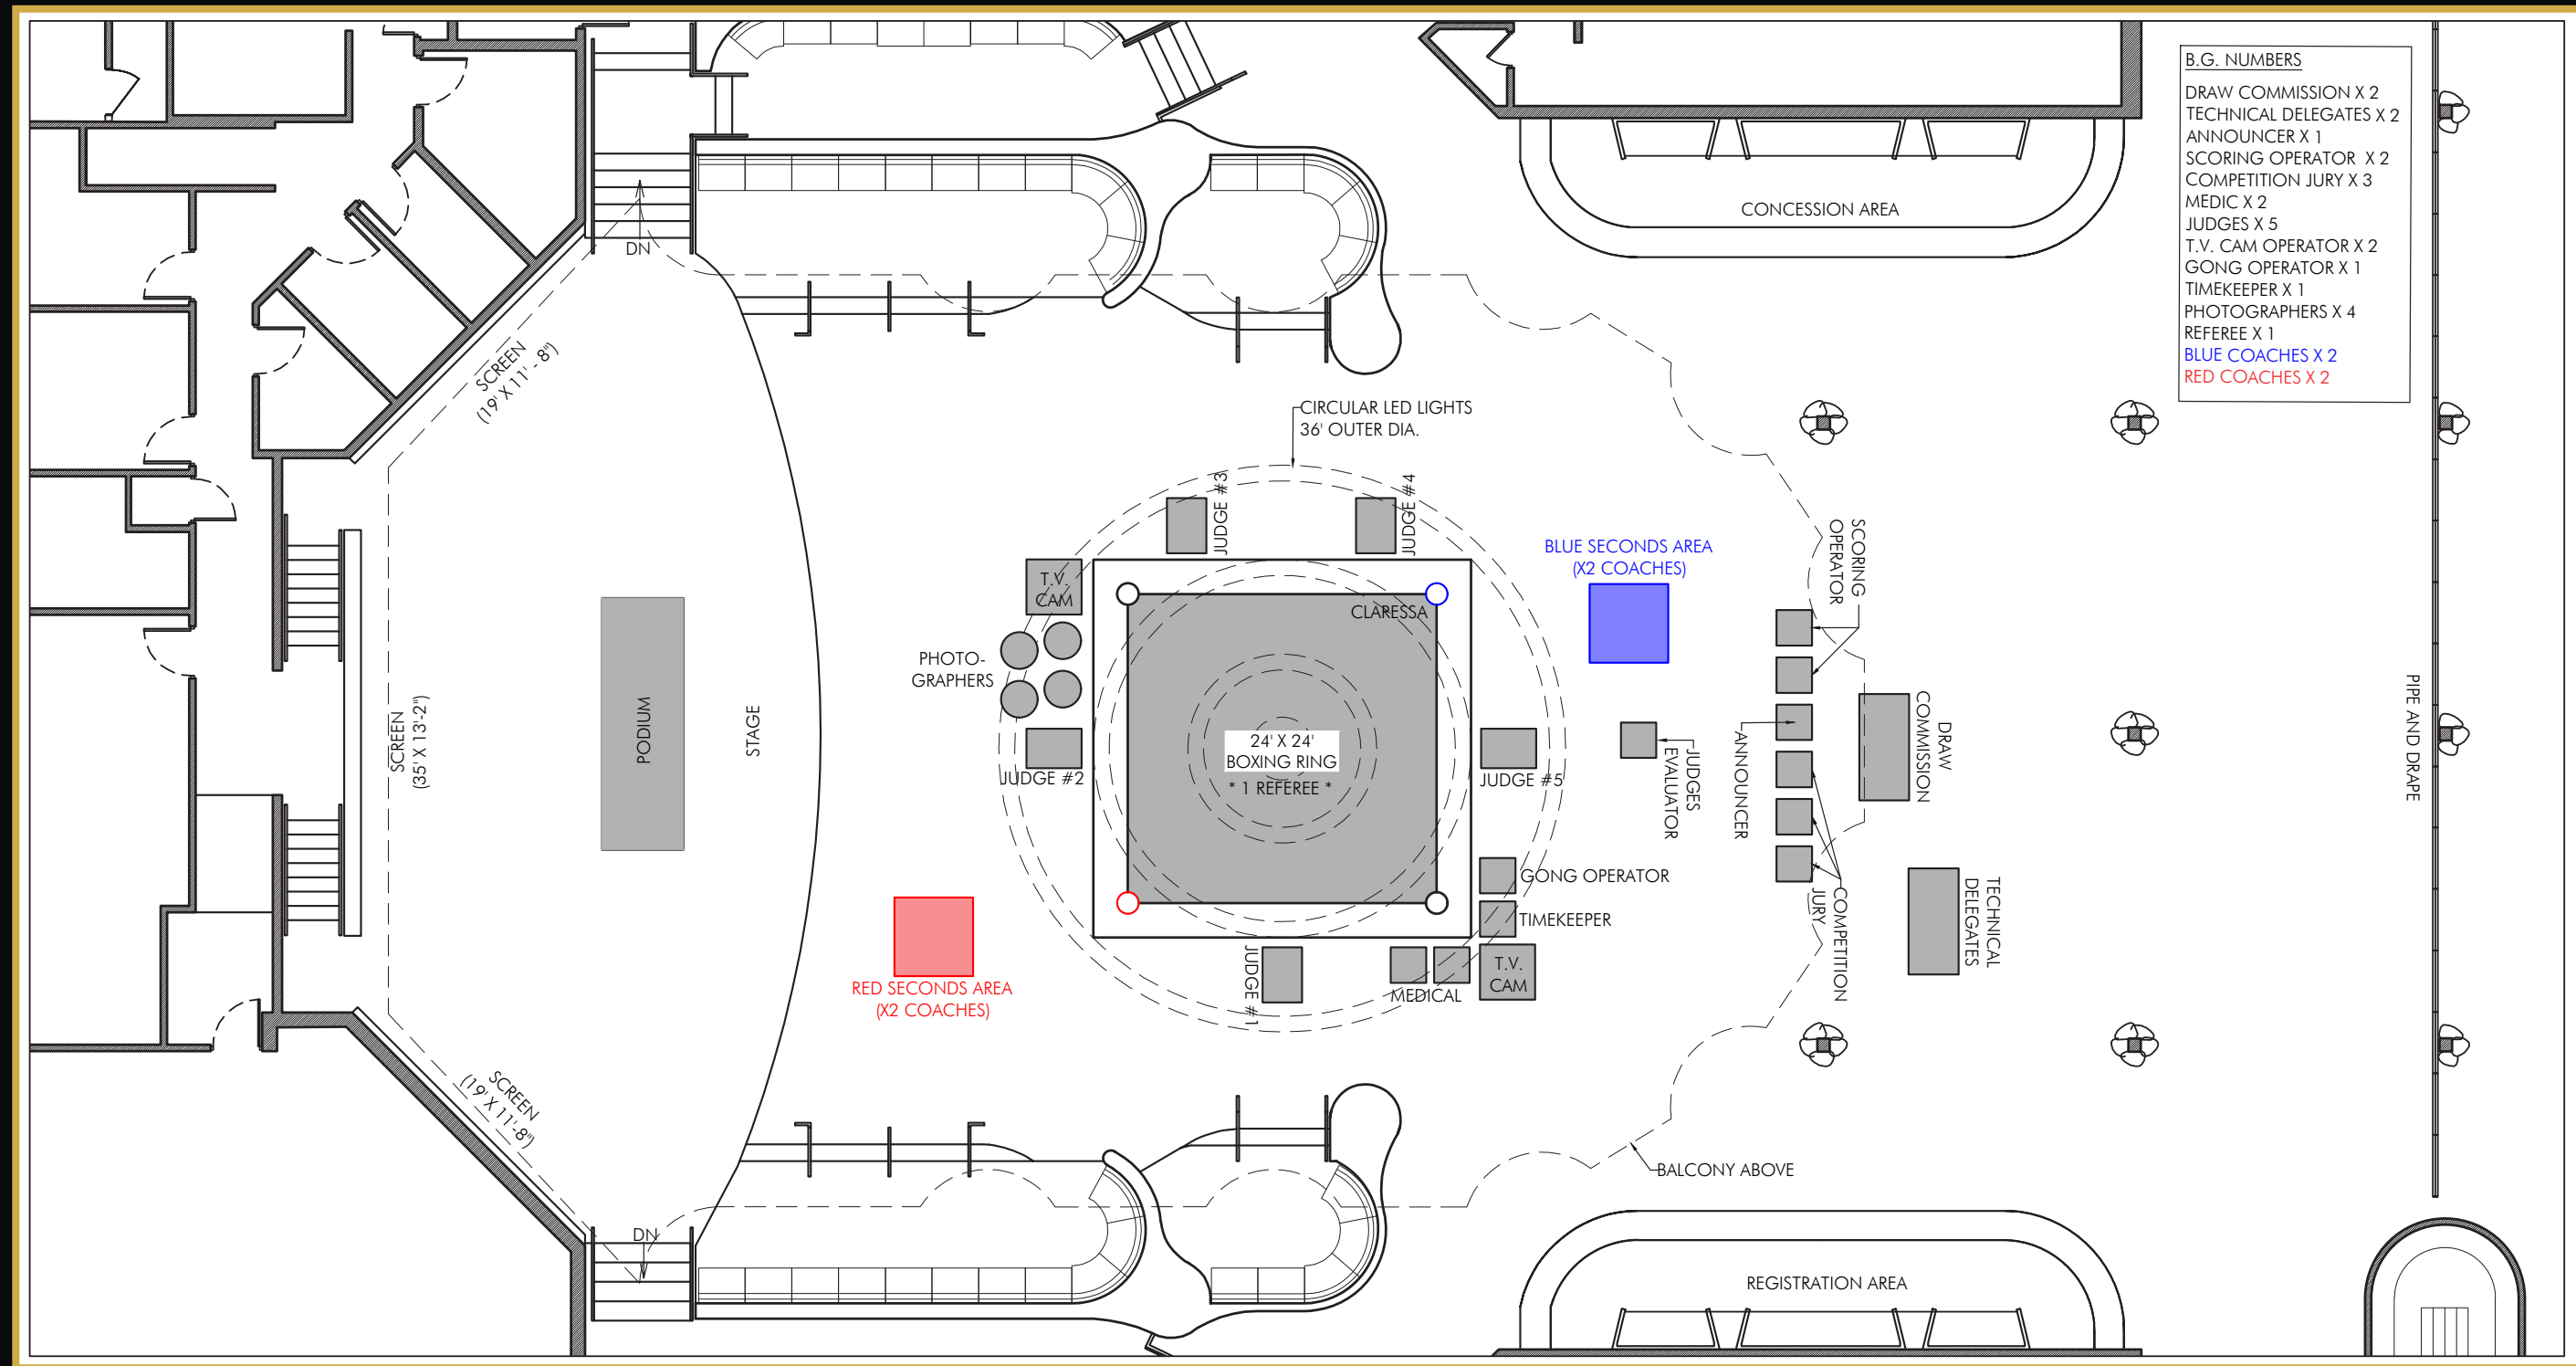

LOCATION: CINESPACE STUDIOS, ETOBICOKE, CANADA

**SET PHOTO (LOCATION BUILD) - 2012 WOMEN'S BOXING WORLD CHAMPIONSHIP - CHINA**

LOCATION: REBEL NIGHTCLUB, TORONTO, CANADA

SET PLAN (LOCATION BUILD) - 2012 WOMEN'S BOXING WORLD CHAMPIONSHIP - CHINA