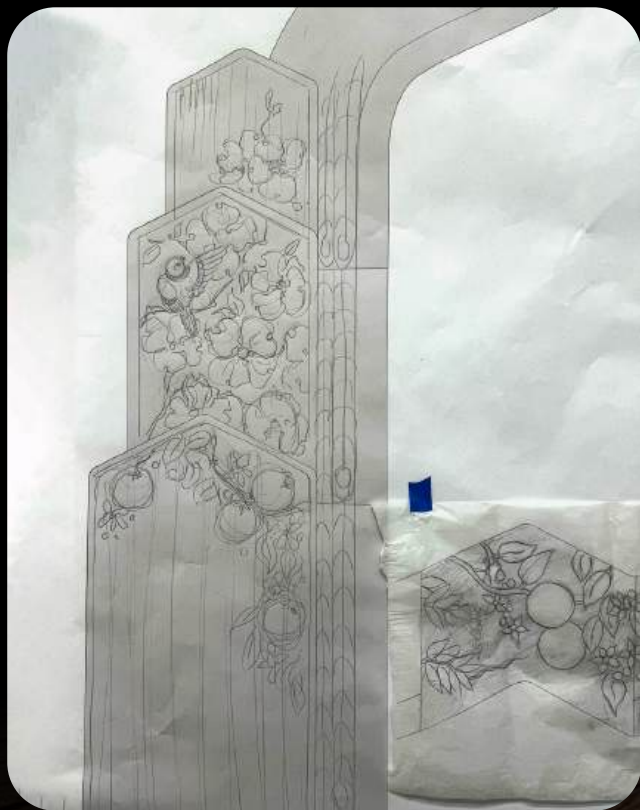

Int. Morgan House (SET) - Sunroom, Den, Powder Room

”

*The actual house
of the show
is a character.*

DENIS LEARY
NETFLIX "BEHIND THE SCENES"

NO GOOD DEED  Int. Morgan House (SET) - Details

NO GOOD DEED

Int. Morgan House (SET) - Details