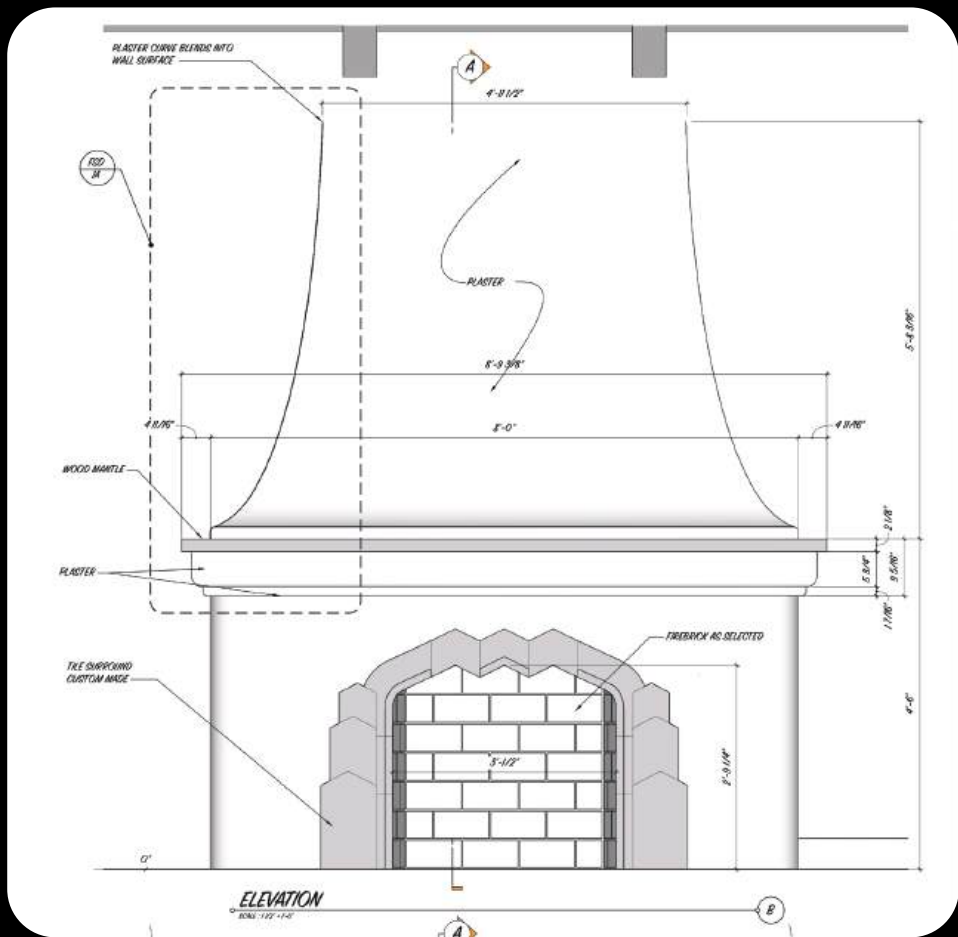

Int. Morgan House (SET) - Sunroom, Den, Powder Room

”

*The actual house
of the show
is a character.*

DENIS LEARY
NETFLIX "BEHIND THE SCENES"

NO GOOD DEED  Int. Morgan House (SET) - Details

NO GOOD DEED

Int. Morgan House (SET) - Details