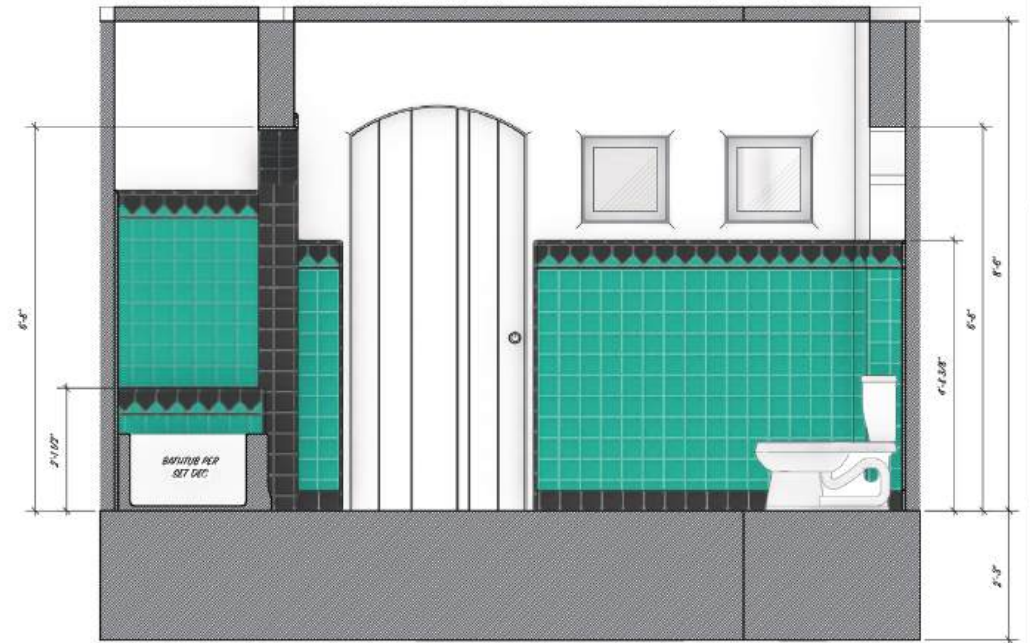

CLICK HERE
 **Matterport**
2ND FLOOR WALKTHROUGH

NO GOOD DEED 

Int. Morgan House (SET) - Jacob's Bedroom

NO GOOD DEED 

Int. Morgan House (SET) - Jacob's Bedroom

NO GOOD DEED 

Int. Morgan House (SET) - Secret Room

NO GOOD DEED  Int. Morgan House (SET) - 2nd Floor Bathroom

A ELEVATION
Scale: 3/4" = 1'-0"

B ELEVATION
Scale: 3/4" = 1'-0"

C ELEVATION
Scale: 3/4" = 1'-0"

D ELEVATION
Scale: 3/4" = 1'-0"

MODEL
N.T.S.

NO GOOD DEED