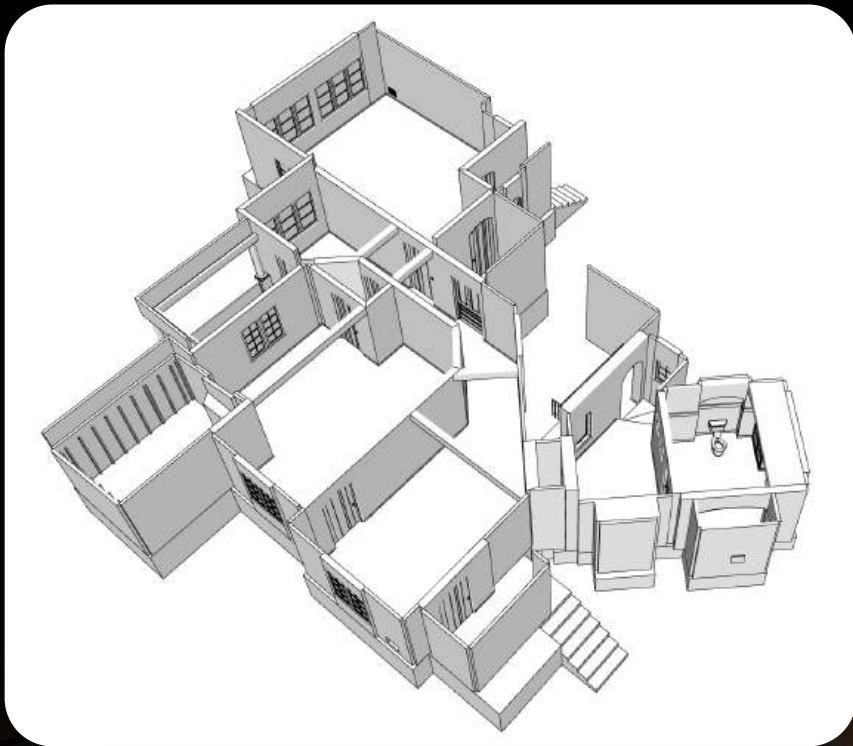

Int. Morgan House (SET) - Sunroom, Den, Powder Room

”

*The actual house
of the show
is a character.*

DENIS LEARY
NETFLIX "BEHIND THE SCENES"

NO GOOD DEED  Int. Morgan House (SET) - Details

NO GOOD DEED

Int. Morgan House (SET) - Details

CLICK HERE
 **Matterport**
2ND FLOOR WALKTHROUGH

NO GOOD DEED 

Int. Morgan House (SET) - Jacob's Bedroom

NO GOOD DEED 

Int. Morgan House (SET) - Jacob's Bedroom

NO GOOD DEED 

Int. Morgan House (SET) - Secret Room