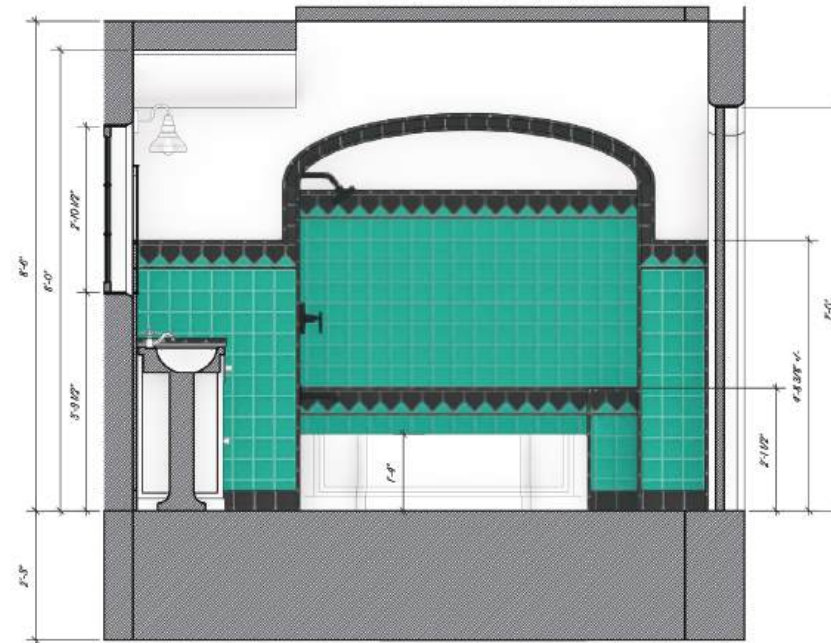

CLICK HERE
 **Matterport**
2ND FLOOR WALKTHROUGH

NO GOOD DEED 

Int. Morgan House (SET) - Jacob's Bedroom

NO GOOD DEED 

Int. Morgan House (SET) - Jacob's Bedroom

NO GOOD DEED 

Int. Morgan House (SET) - Secret Room

NO GOOD DEED  Int. Morgan House (SET) - 2nd Floor Bathroom

A ELEVATION
Scale: 3/4" = 1'-0"

B ELEVATION
Scale: 3/4" = 1'-0"

C ELEVATION
Scale: 3/4" = 1'-0"

D ELEVATION
Scale: 3/4" = 1'-0"

MODEL
N.T.S.

NO GOOD DEED