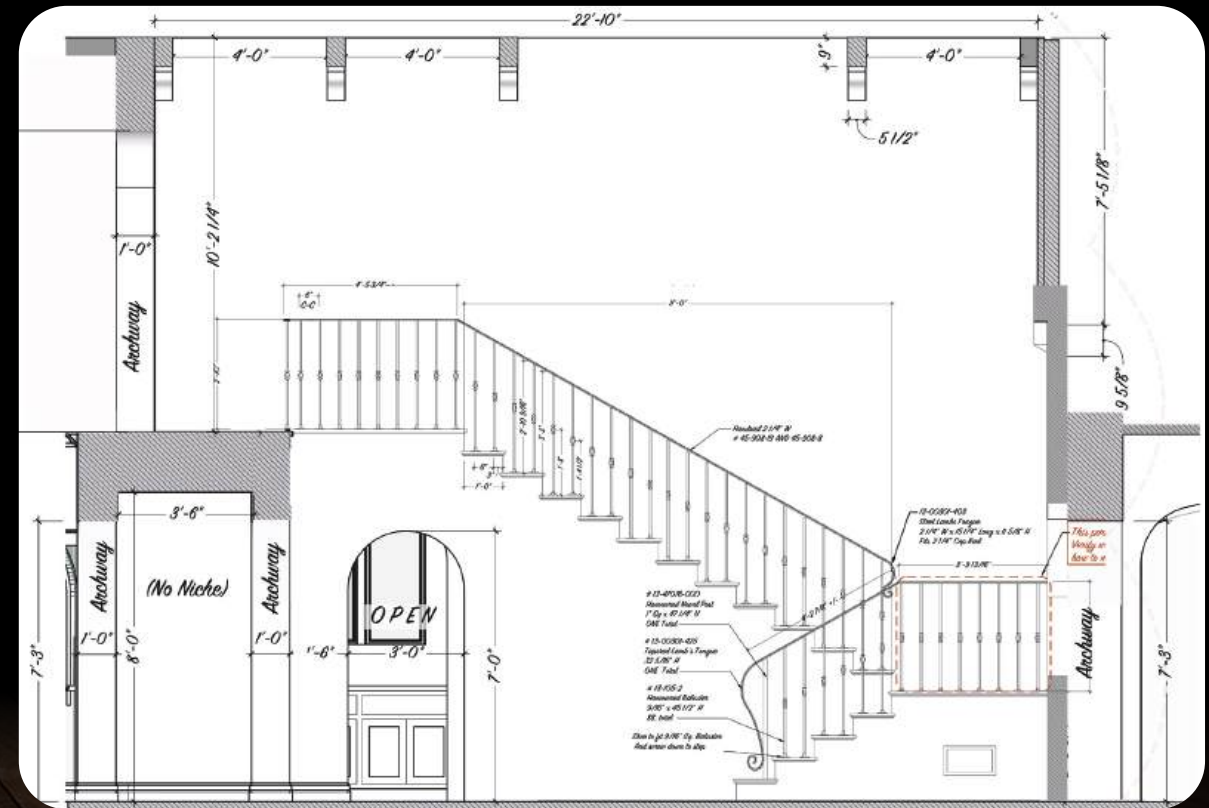

LISA KUDROW
NETFLIX - "BEHIND THE SCENES"

NO GOOD DEED 

Int. Morgan House (SET) - Kitchen

NO GOOD DEED 

Int. Morgan House (SET) - Dining Room

NO GOOD DEED  Int. Morgan House (SET) - Dining Room

NO GOOD DEED 

Int. Morgan House (SET) - Sunroom, Den, Powder Room

”

*The actual house
of the show
is a character.*

DENIS LEARY
NETFLIX "BEHIND THE SCENES"

NO GOOD DEED  Int. Morgan House (SET) - Details

NO GOOD DEED

Int. Morgan House (SET) - Details

CLICK HERE
 **Matterport**
2ND FLOOR WALKTHROUGH

NO GOOD DEED 

Int. Morgan House (SET) - Jacob's Bedroom

NO GOOD DEED 

Int. Morgan House (SET) - Jacob's Bedroom

NO GOOD DEED 

Int. Morgan House (SET) - Secret Room