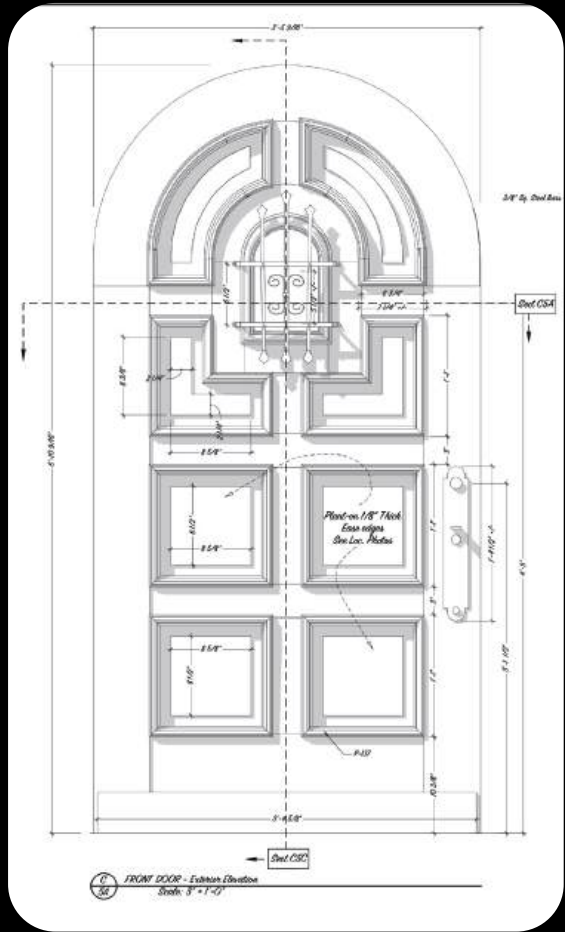

Int. Morgan House (SET) - Sunroom, Den, Powder Room

”

*The actual house
of the show
is a character.*

DENIS LEARY
NETFLIX "BEHIND THE SCENES"

NO GOOD DEED  Int. Morgan House (SET) - Details

NO GOOD DEED

Int. Morgan House (SET) - Details