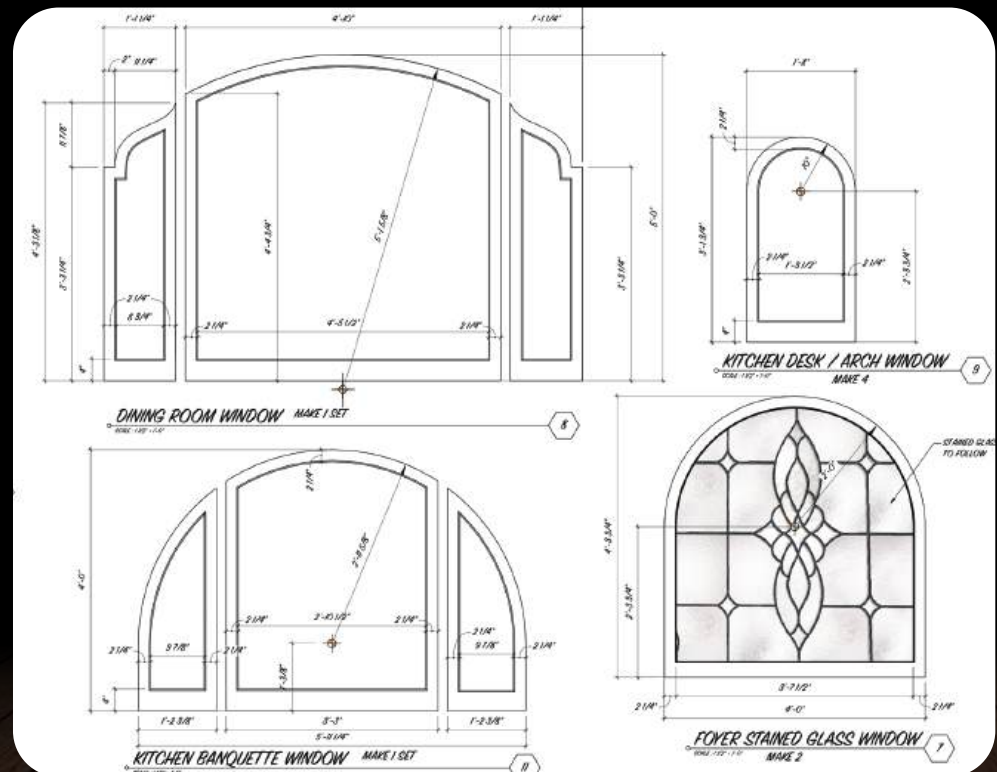

NO GOOD DEED