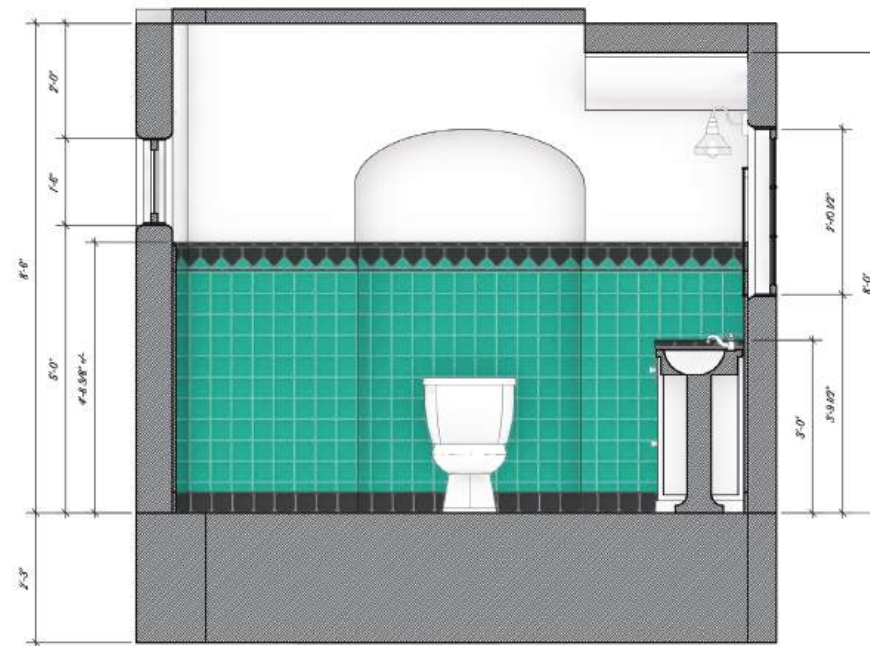

NO GOOD DEED  Int. Morgan House (SET) - 2nd Floor Bathroom

A ELEVATION
Scale: 3/4" = 1'-0"

B ELEVATION
Scale: 3/4" = 1'-0"

C ELEVATION
Scale: 3/4" = 1'-0"

D ELEVATION
Scale: 3/4" = 1'-0"

MODEL
N.T.S.

NO GOOD DEED