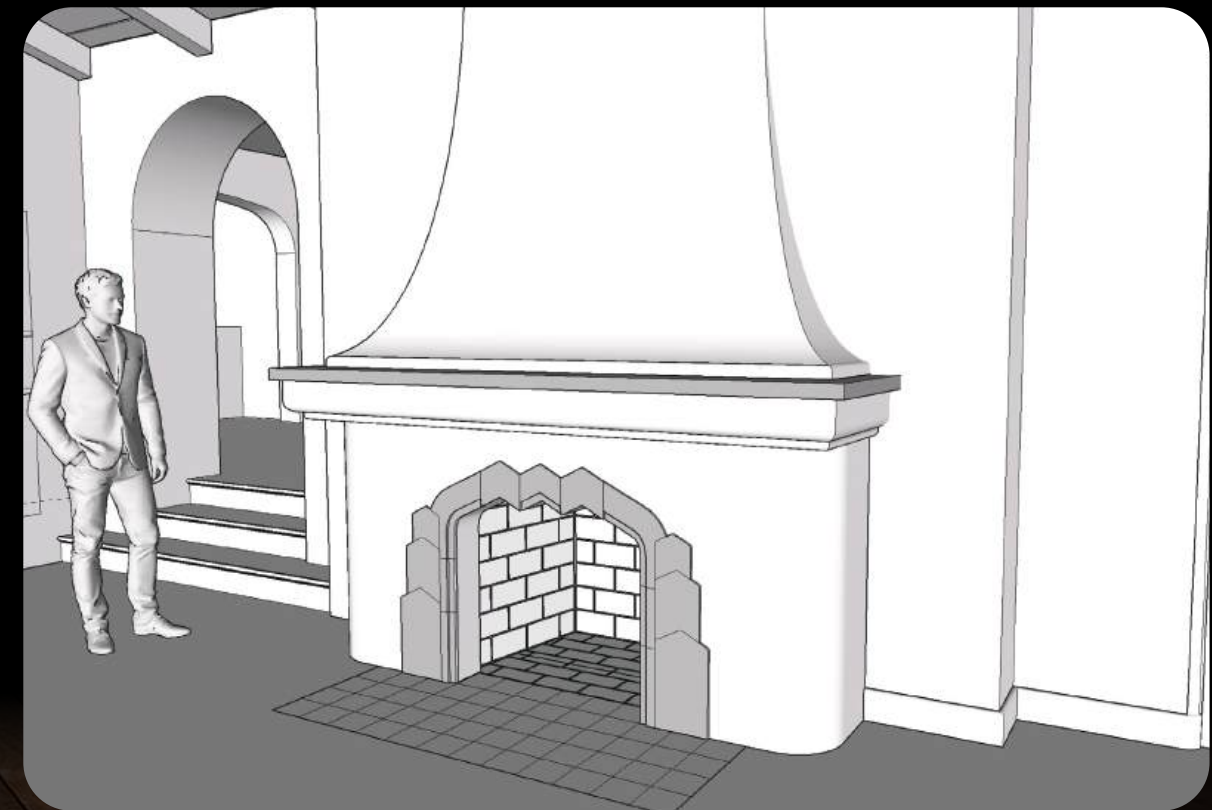

Int. Morgan House (SET) - Sunroom, Den, Powder Room

”

*The actual house
of the show
is a character.*

DENIS LEARY
NETFLIX "BEHIND THE SCENES"

NO GOOD DEED  Int. Morgan House (SET) - Details

NO GOOD DEED

Int. Morgan House (SET) - Details