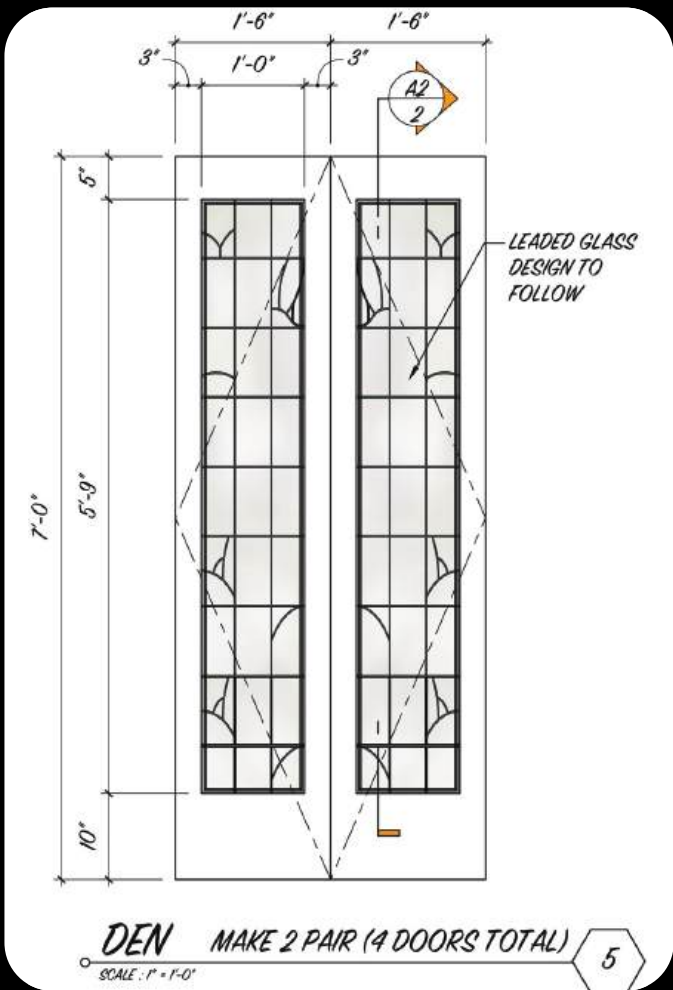

Int. Morgan House (SET) - Sunroom, Den, Powder Room

”

*The actual house
of the show
is a character.*

DENIS LEARY
NETFLIX "BEHIND THE SCENES"

NO GOOD DEED  Int. Morgan House (SET) - Details

NO GOOD DEED

Int. Morgan House (SET) - Details