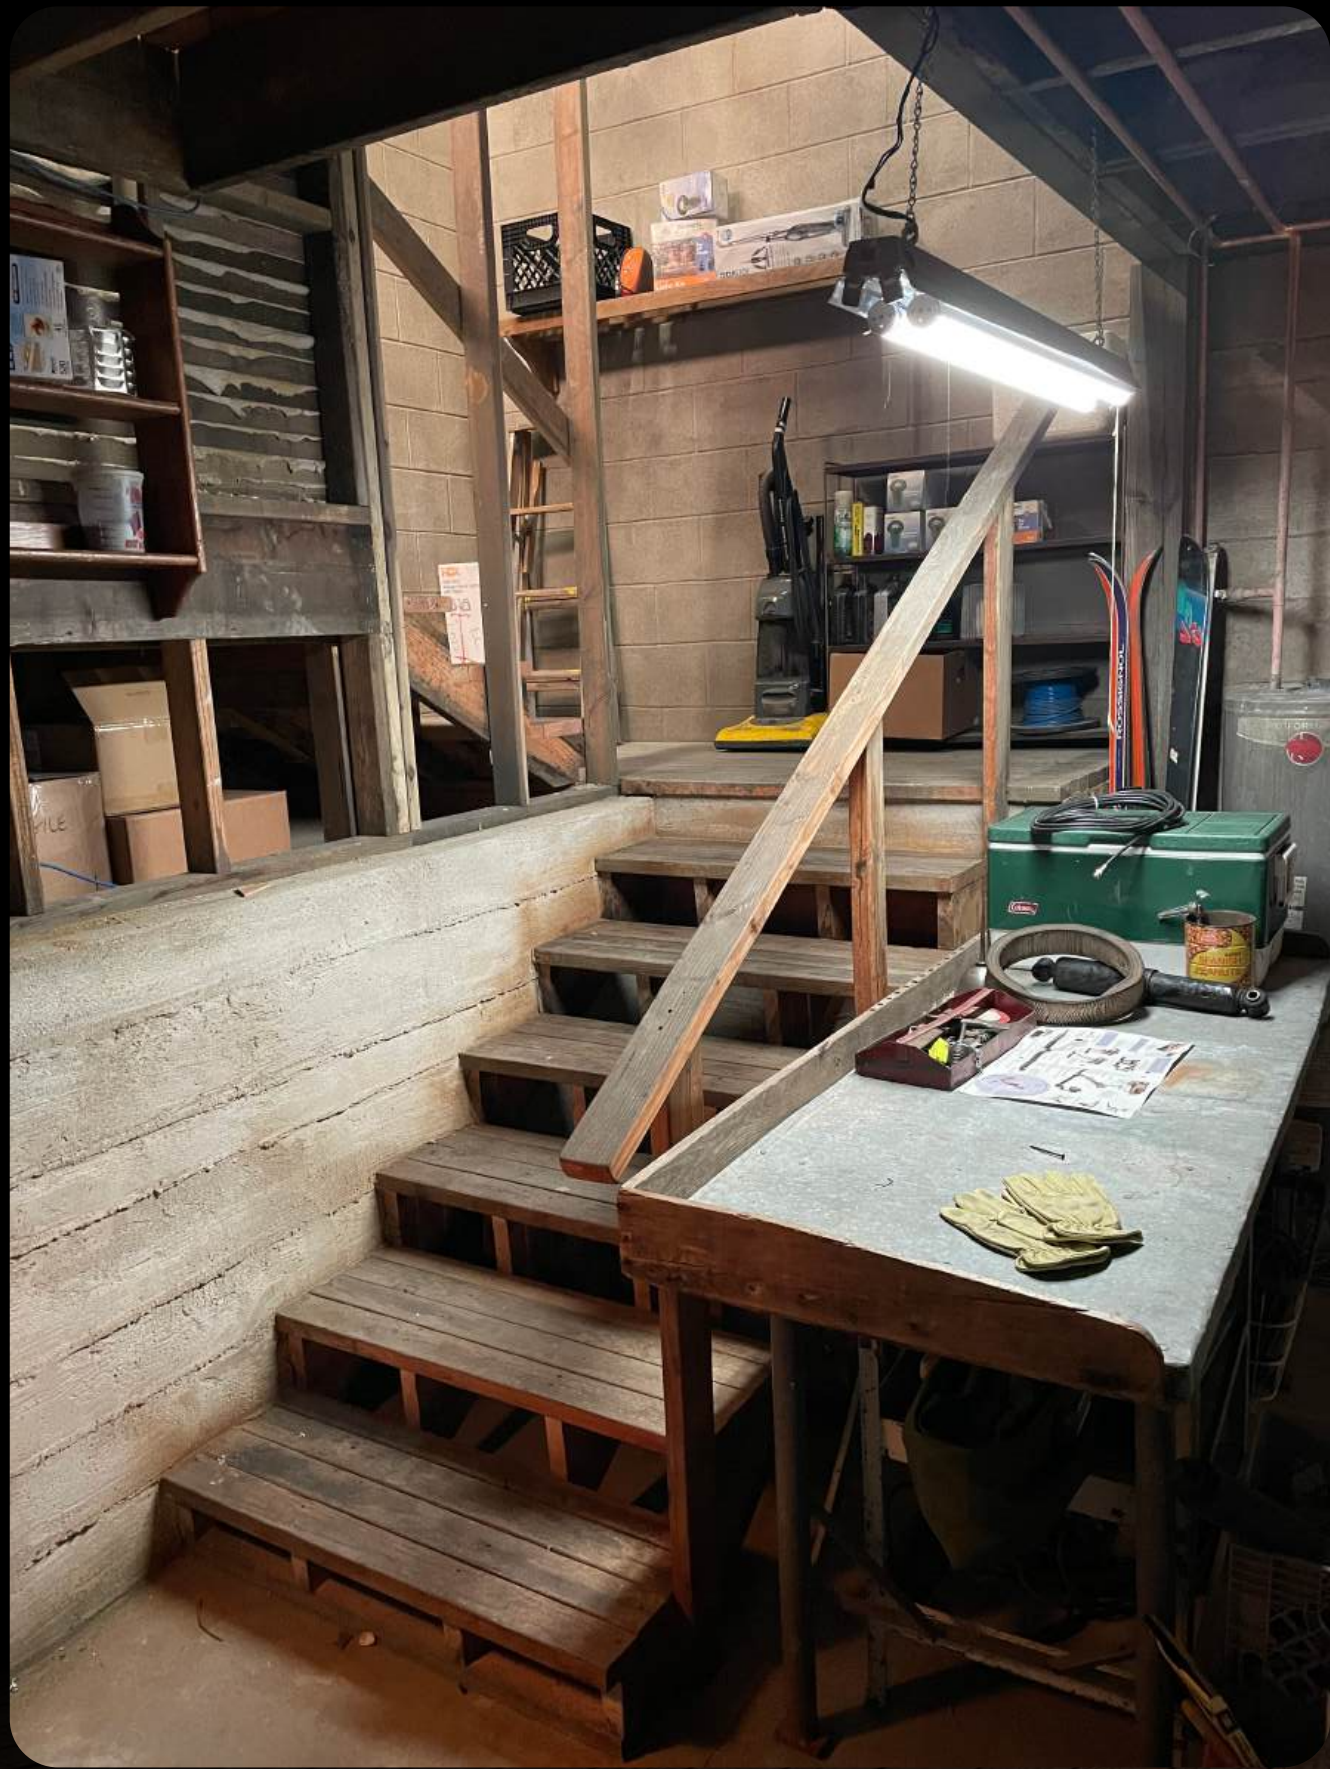

NO GOOD DEED

Int. Morgan House (SET) - Basement