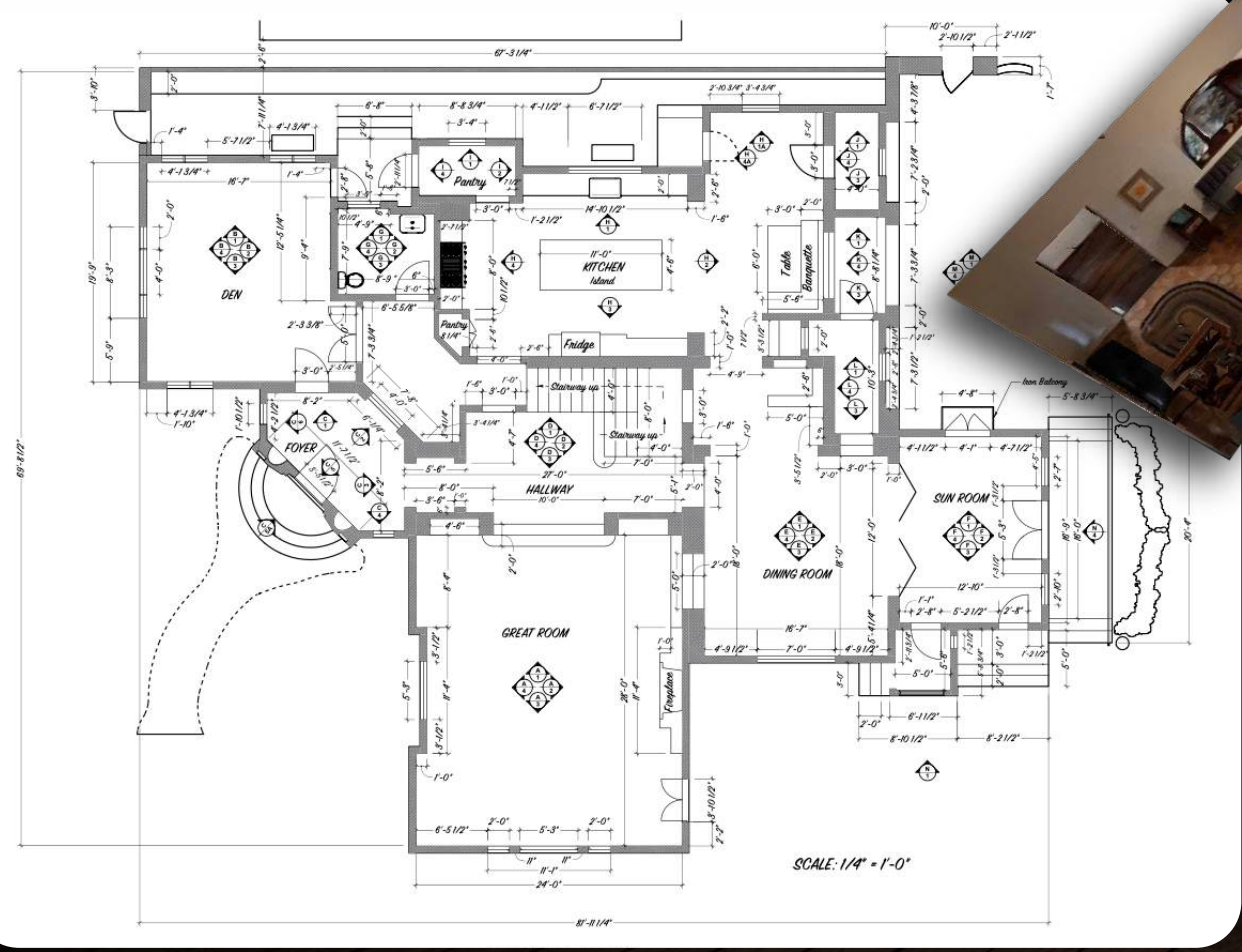

NO GOOD DEED 

Int. Morgan House (SET) - Great Room

PRODUCTION DESIGNER:	NINA RUSCIO
SET DECORATOR:	MATT CALLAHAN
ART DIRECTOR:	JOSH LUSBY
ART DIRECTOR:	
REVISED DATE:	12/20/2023
DRAWN BY:	T Taylor
APPROVED BY:	
RELEASE DATE:	
SHOOT DATE:	
SCALE:	AS NOTED
SET NAME:	INT MORGAN HOUSE 1ST FLOOR
DESCRIPTION:	ELEVATIONS - GREAT ROOM
LOCATION:	STAGE 9 SUNSET GOWER STUDIOS
EPISODE #	PERMANENT
SET #	201
SHEET #	02

SUN ROOM
DINING ROOM
GREAT ROOM

CLICK HERE
Matterport®
3D WALKTHROUGH

STAGE

STAGE

LOCATION

NO GOOD DEED 

Ext. Morgan House

NO GOOD DEED  Int. Morgan House (SET) - Foyer & Hall