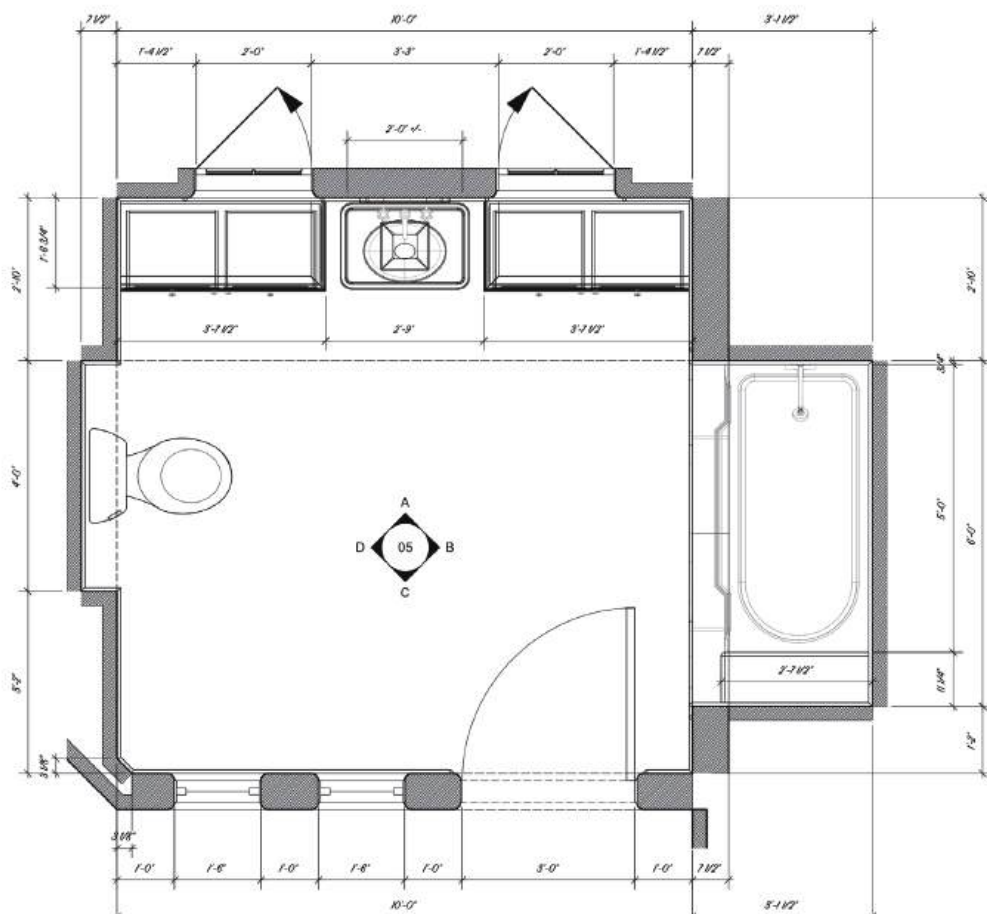

NO GOOD DEED  Int. Morgan House (SET) - 2nd Floor Bathroom

A ELEVATION
Scale: 3/4" = 1'-0"

B ELEVATION
Scale: 3/4" = 1'-0"

C ELEVATION
Scale: 3/4" = 1'-0"

D ELEVATION
Scale: 3/4" = 1'-0"

MODEL
N.T.S.

NO GOOD DEED